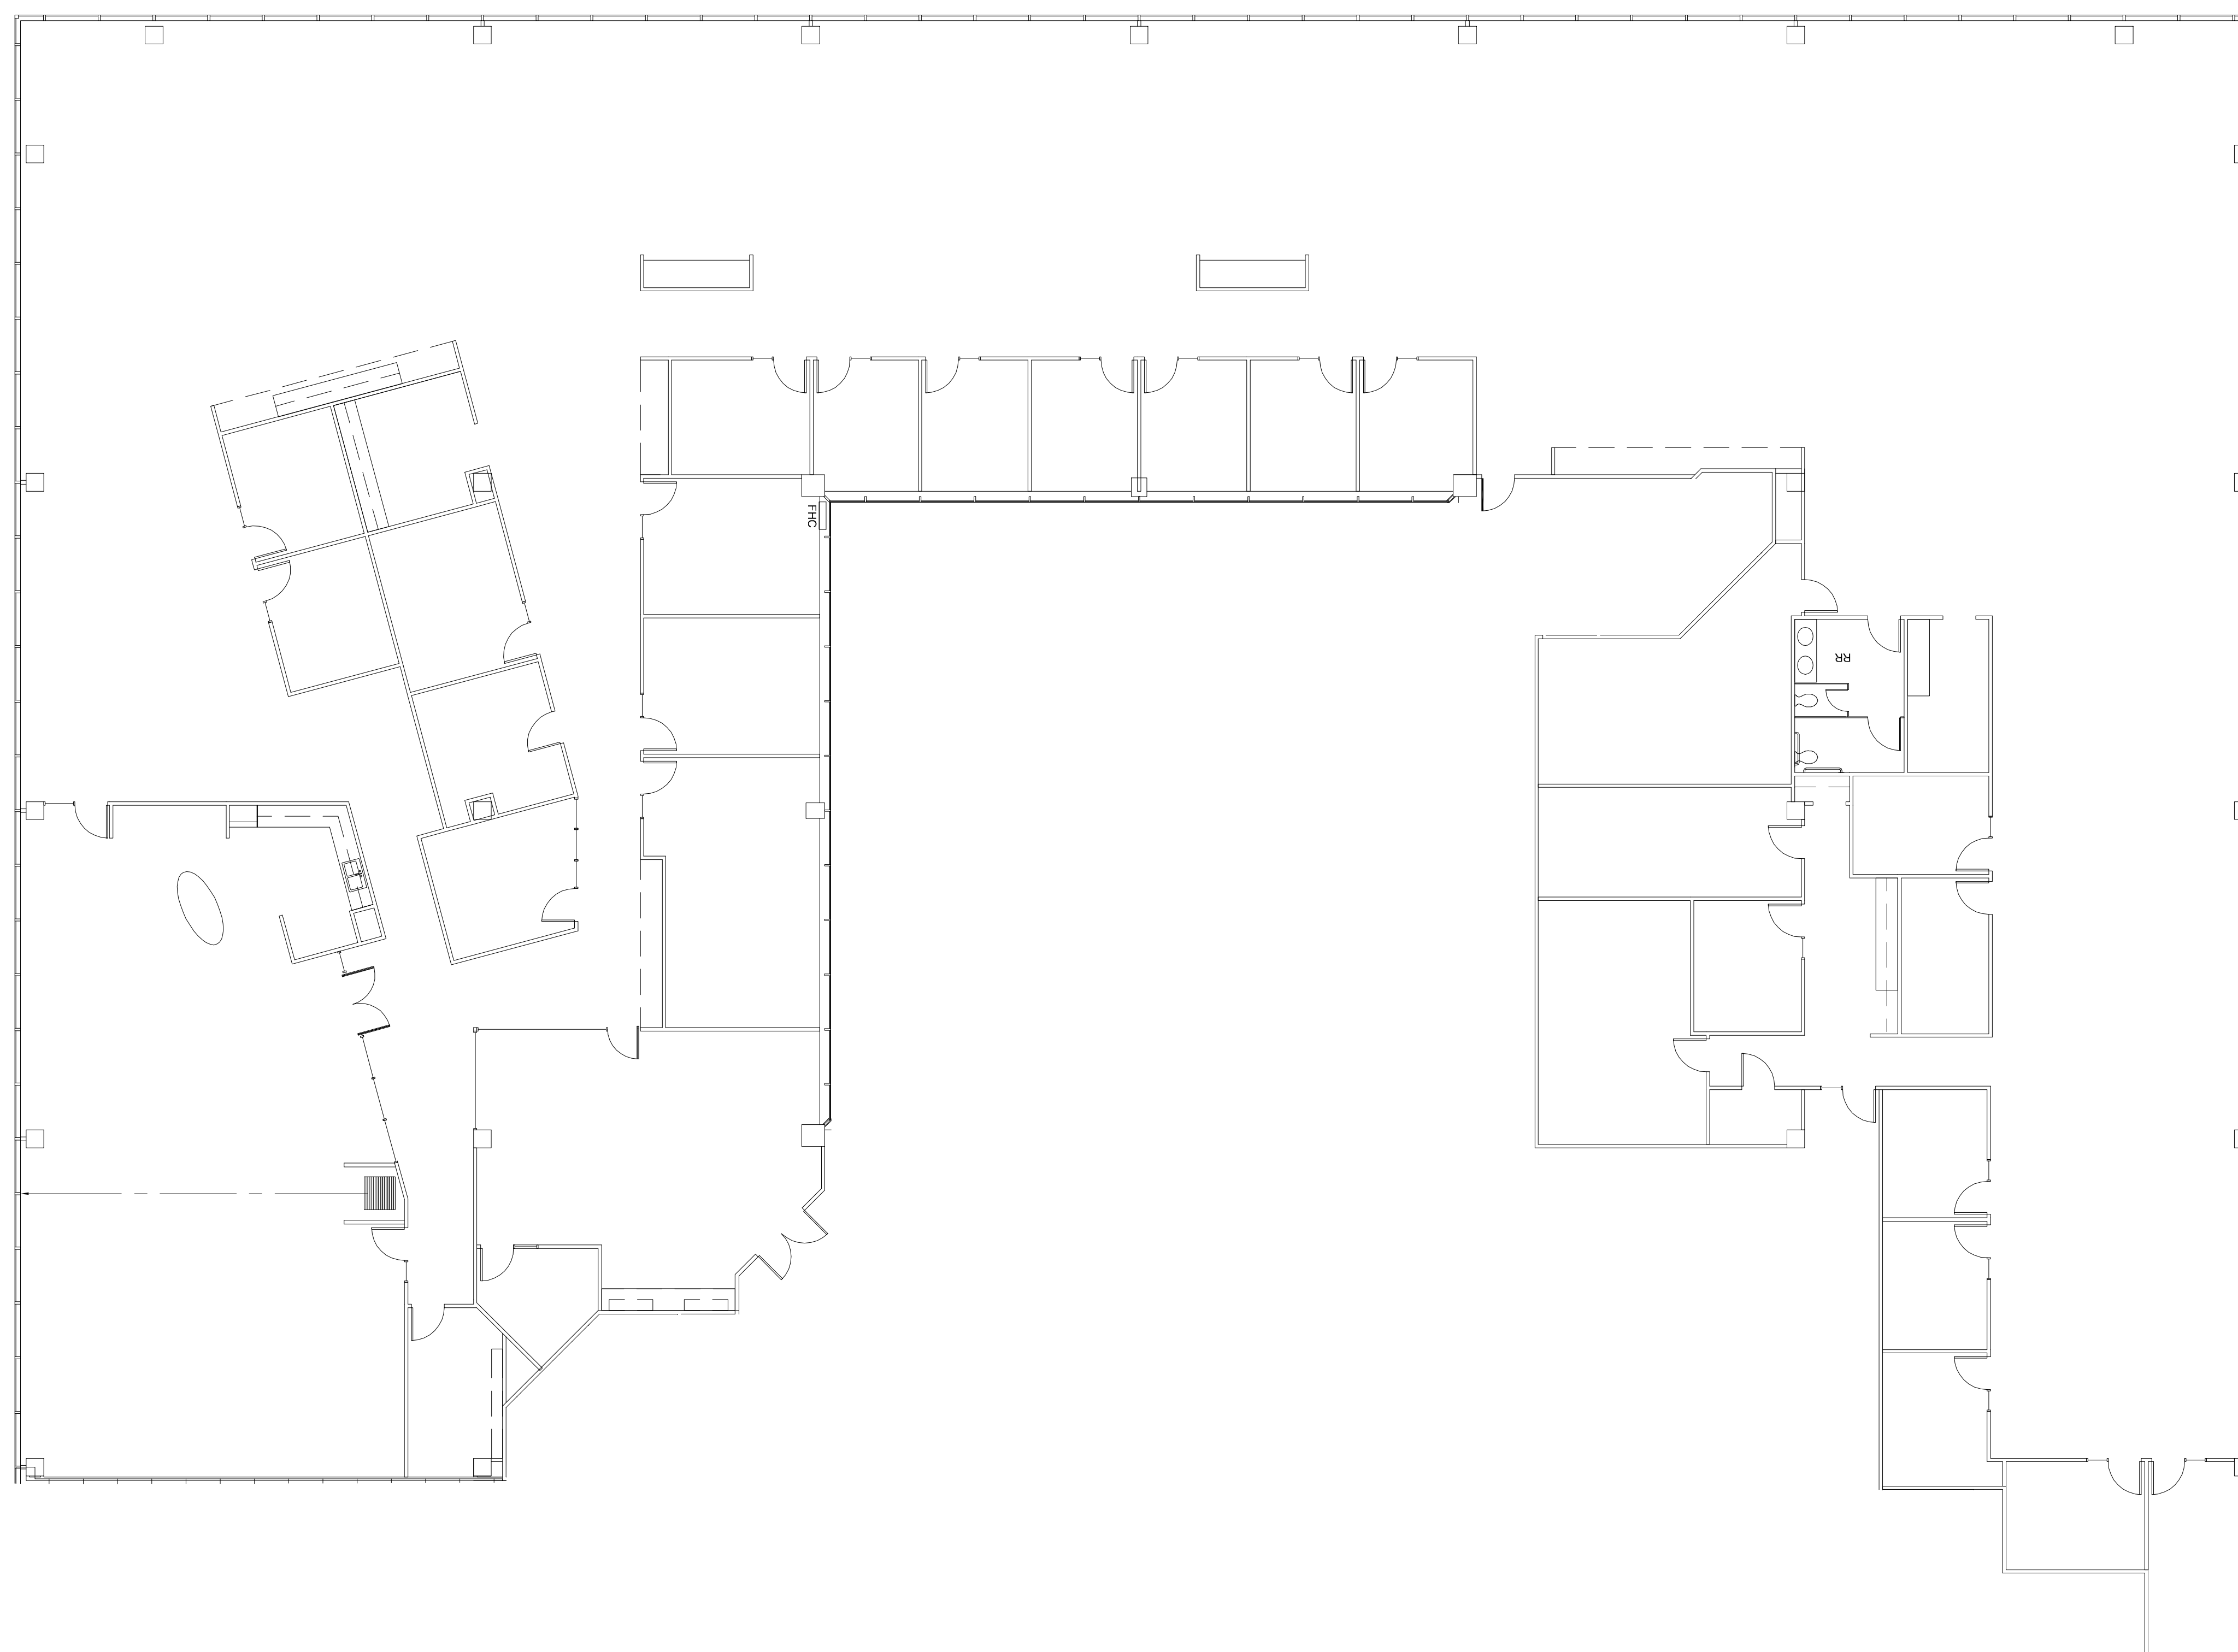

3800 BUFFALO SPEEDWAY

AT GREENWAY PLAZA

SUITE 400 23,987 RSF

Operated by  PARKWAY 832.308.6055 | pky.com

NORTH