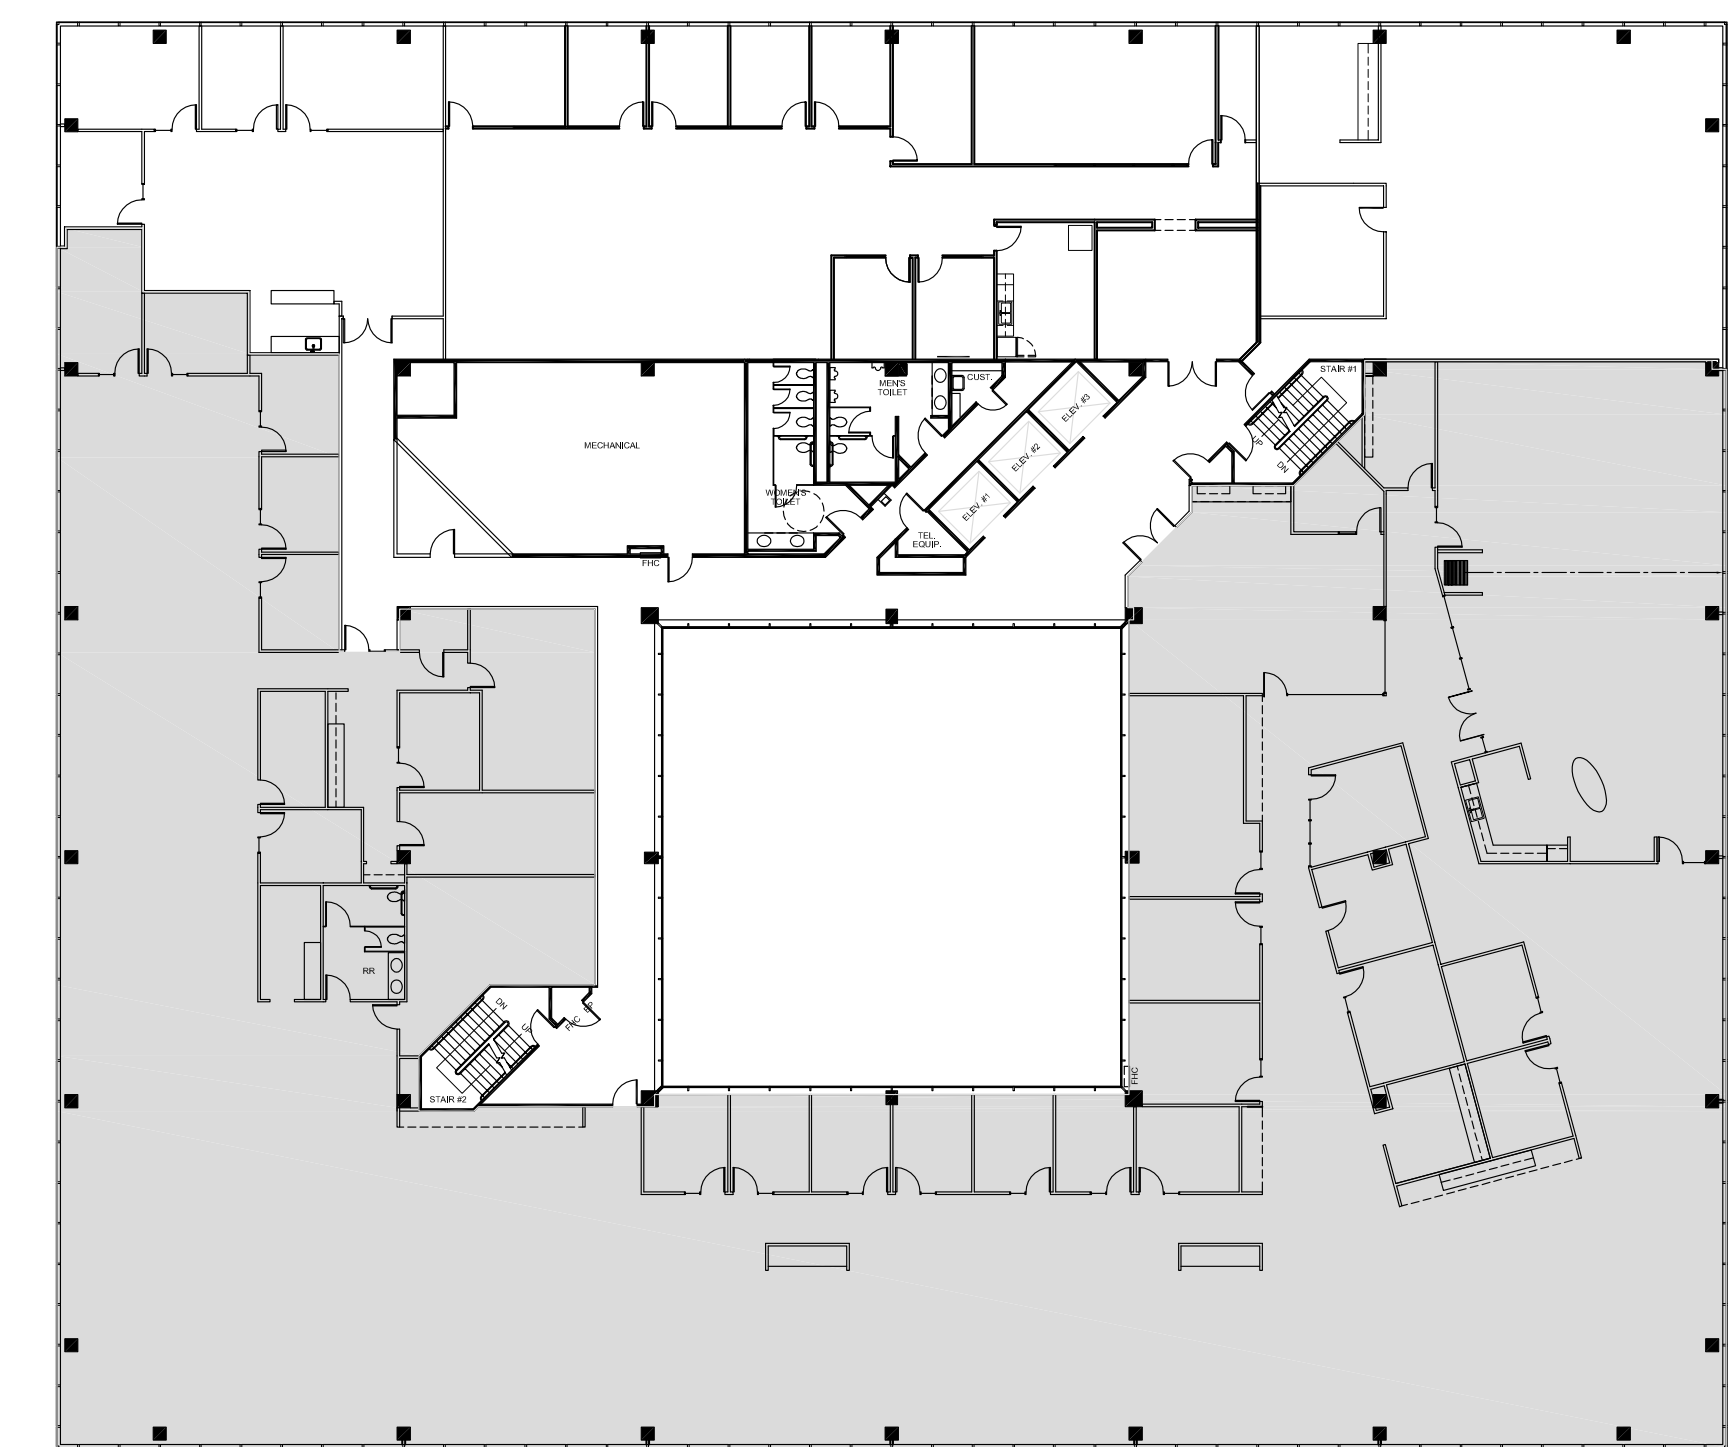

3800 BUFFALO SPEEDWAY

AT GREENWAY PLAZA

SUITE 400 23,987 RSF

Operated by  PARKWAY 832.308.6055 | pky.com