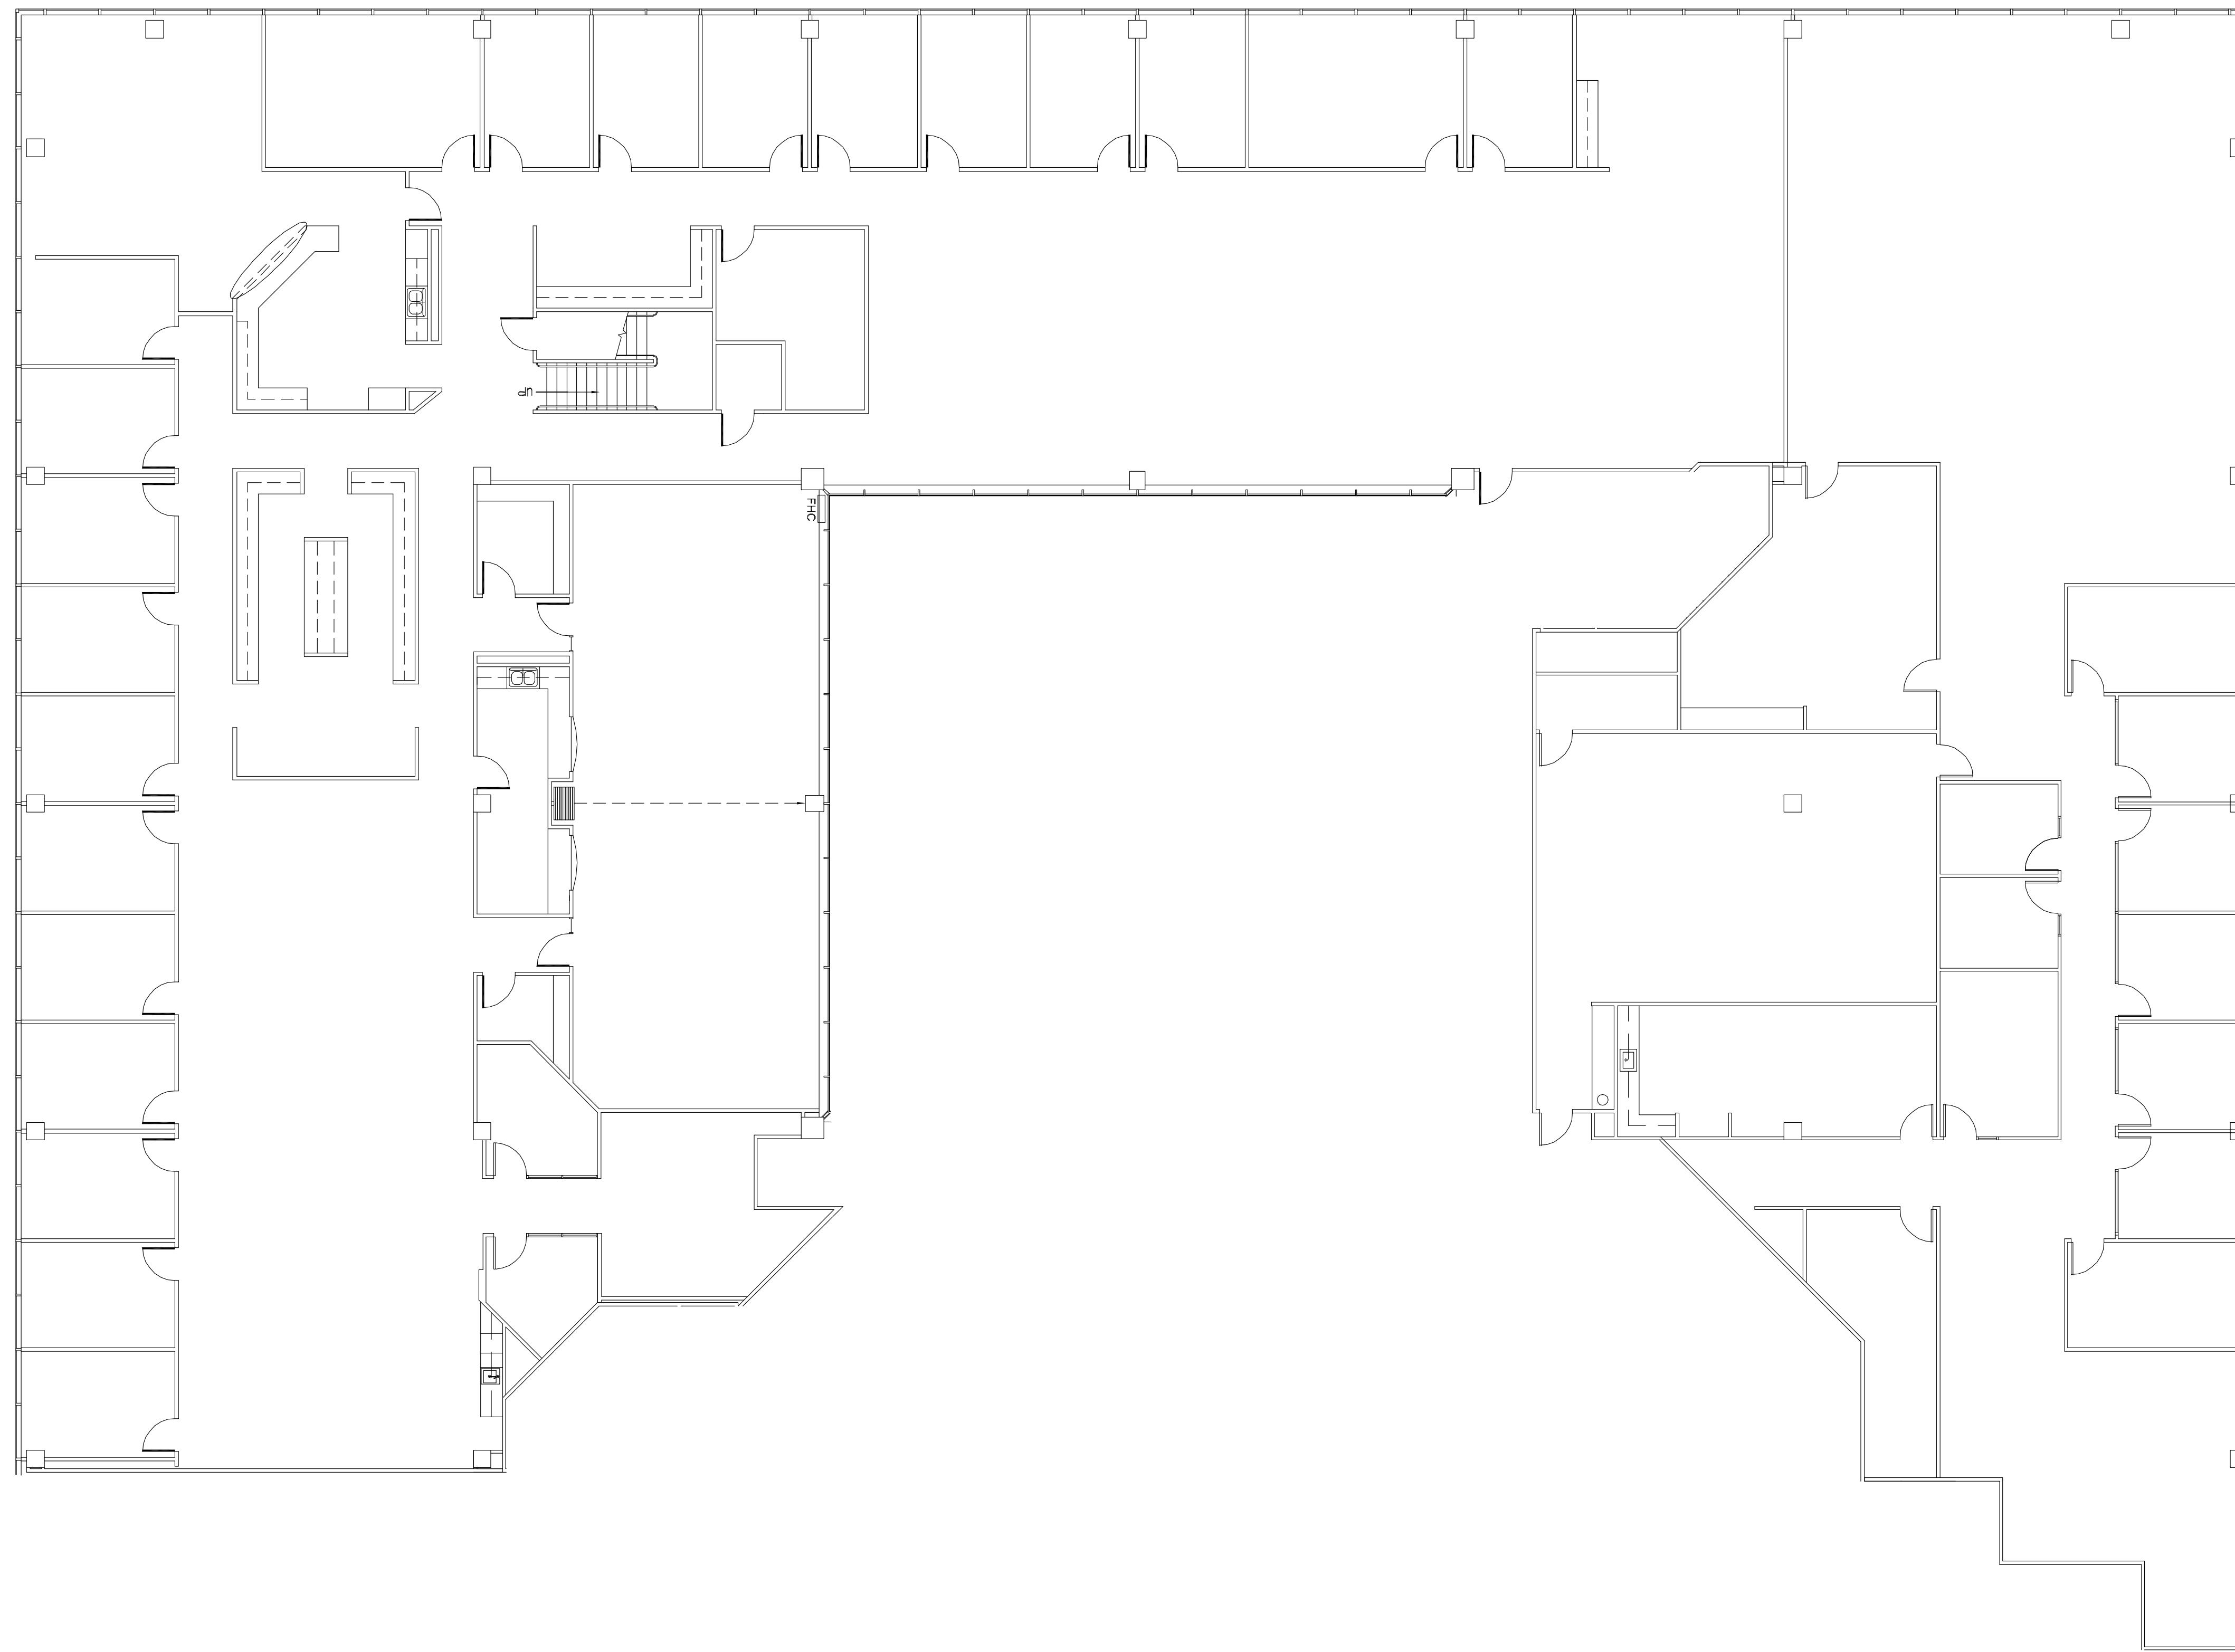

3800
BUFFALO SPEEDWAY
AT GREENWAY PLAZA

SUITE 400 23,987 RSF