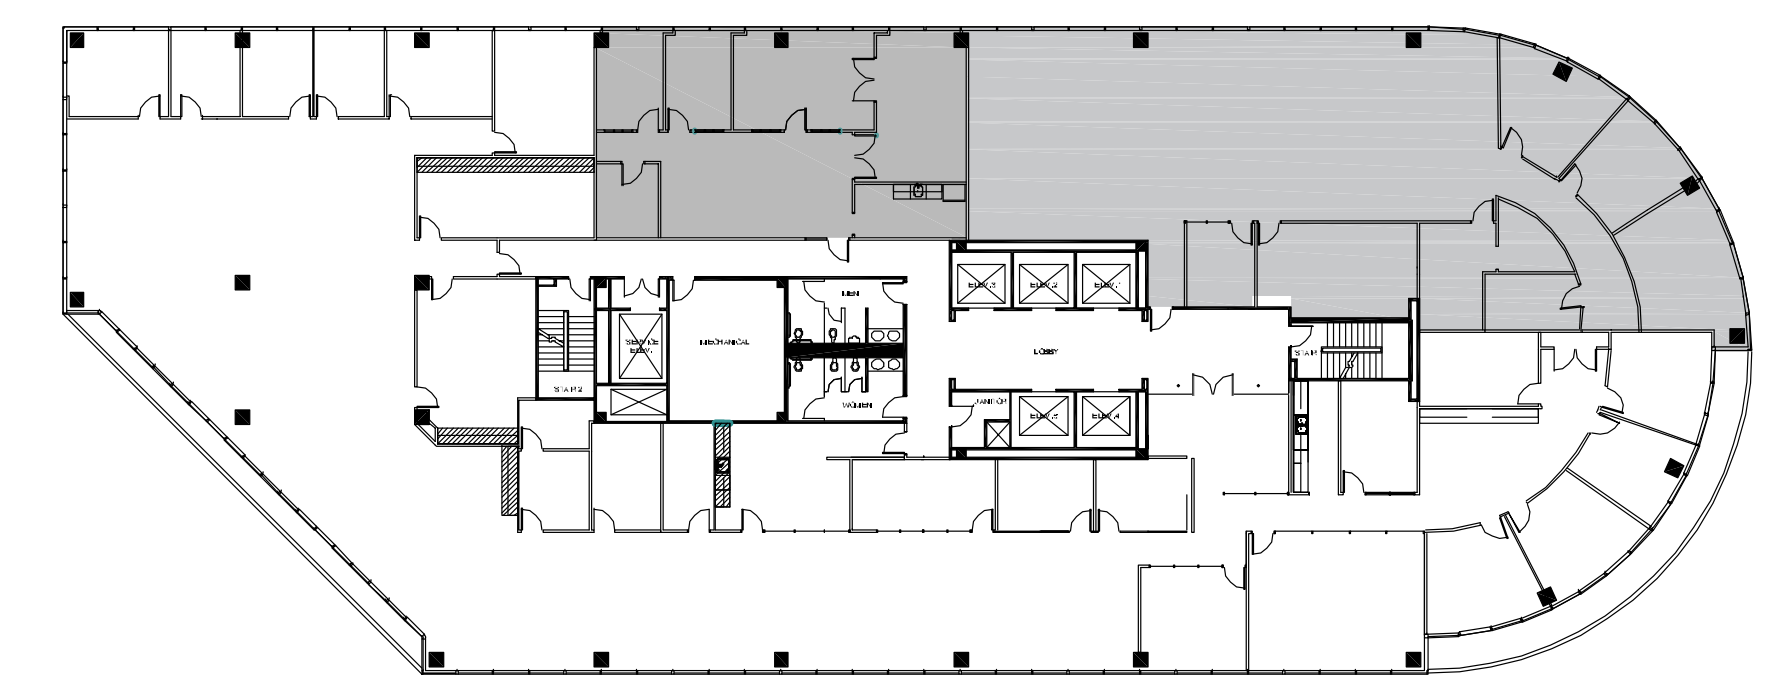

EIGHT

GREENWAY PLAZA

SUITE 1320 & 1350 6,260 RSF

Owned & Operated by  PARKWAY 832.308.6055 | pky.com