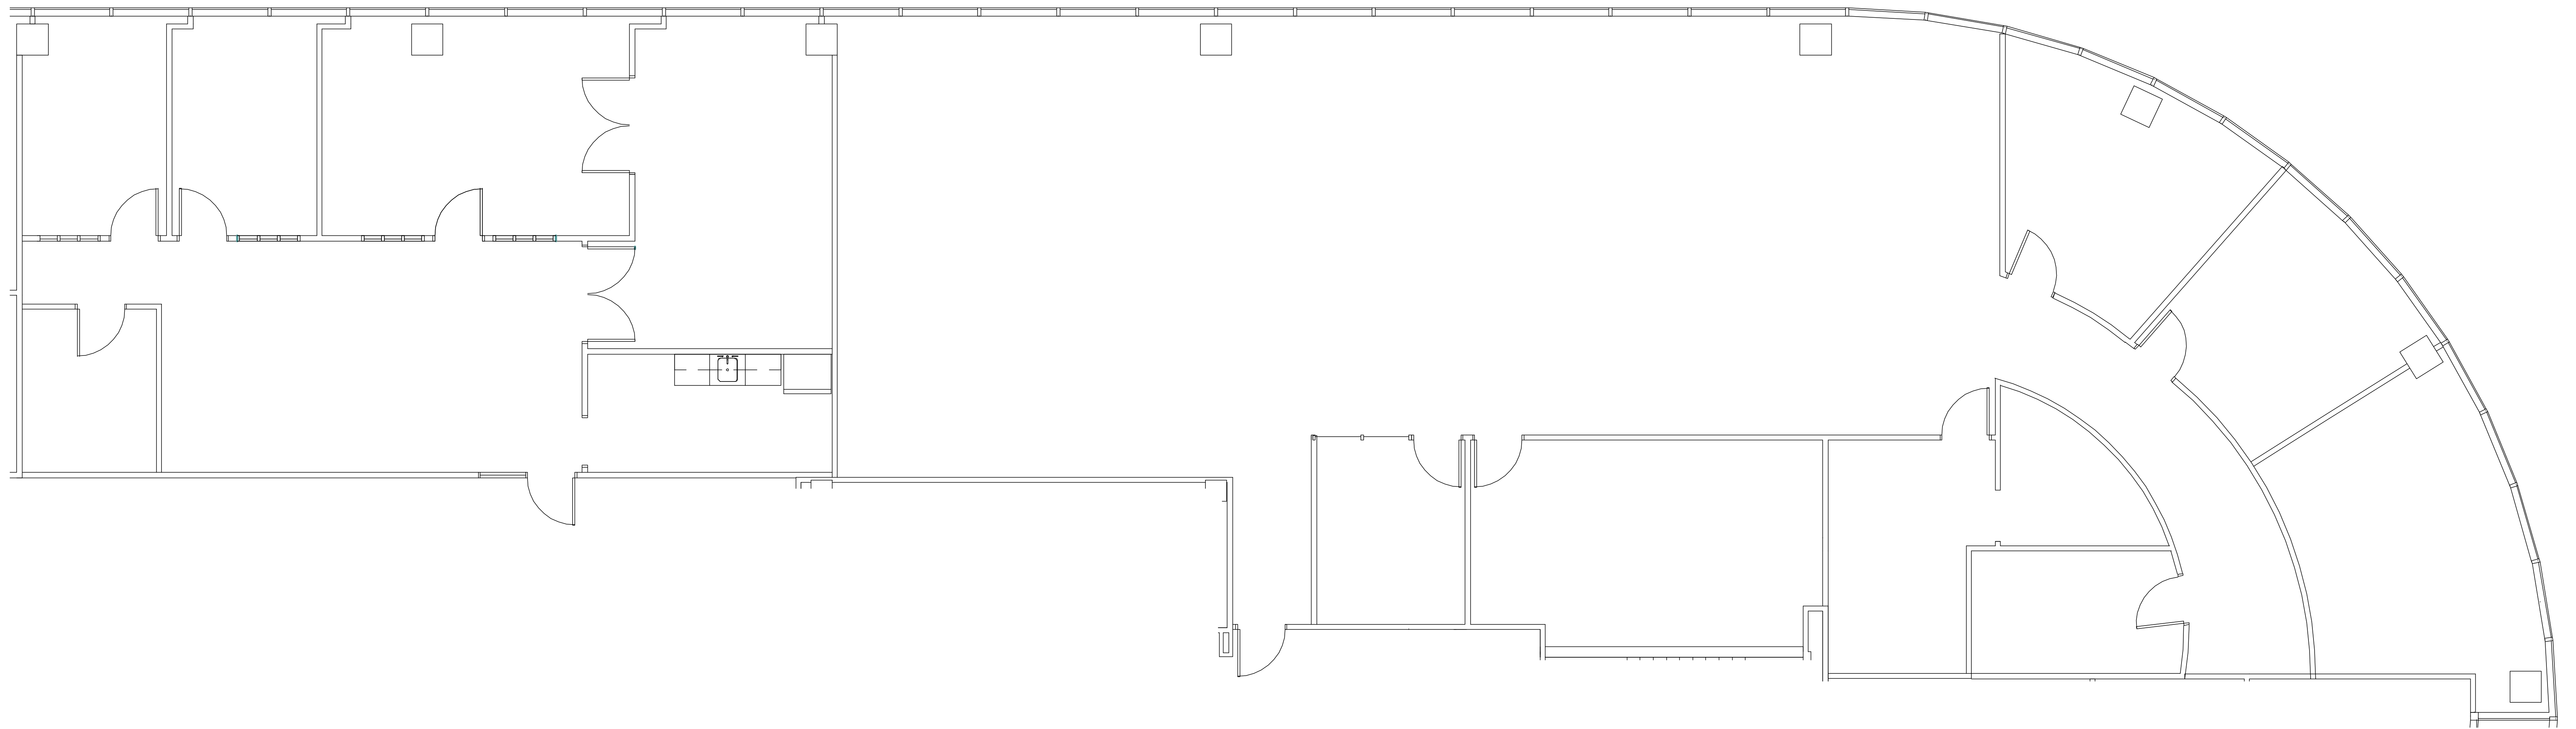

EIGHT

GREENWAY PLAZA

SUITE 1320 & 1350 6,260 RSF

Owned & Operated by  PARKWAY 832.308.6055 | pky.com