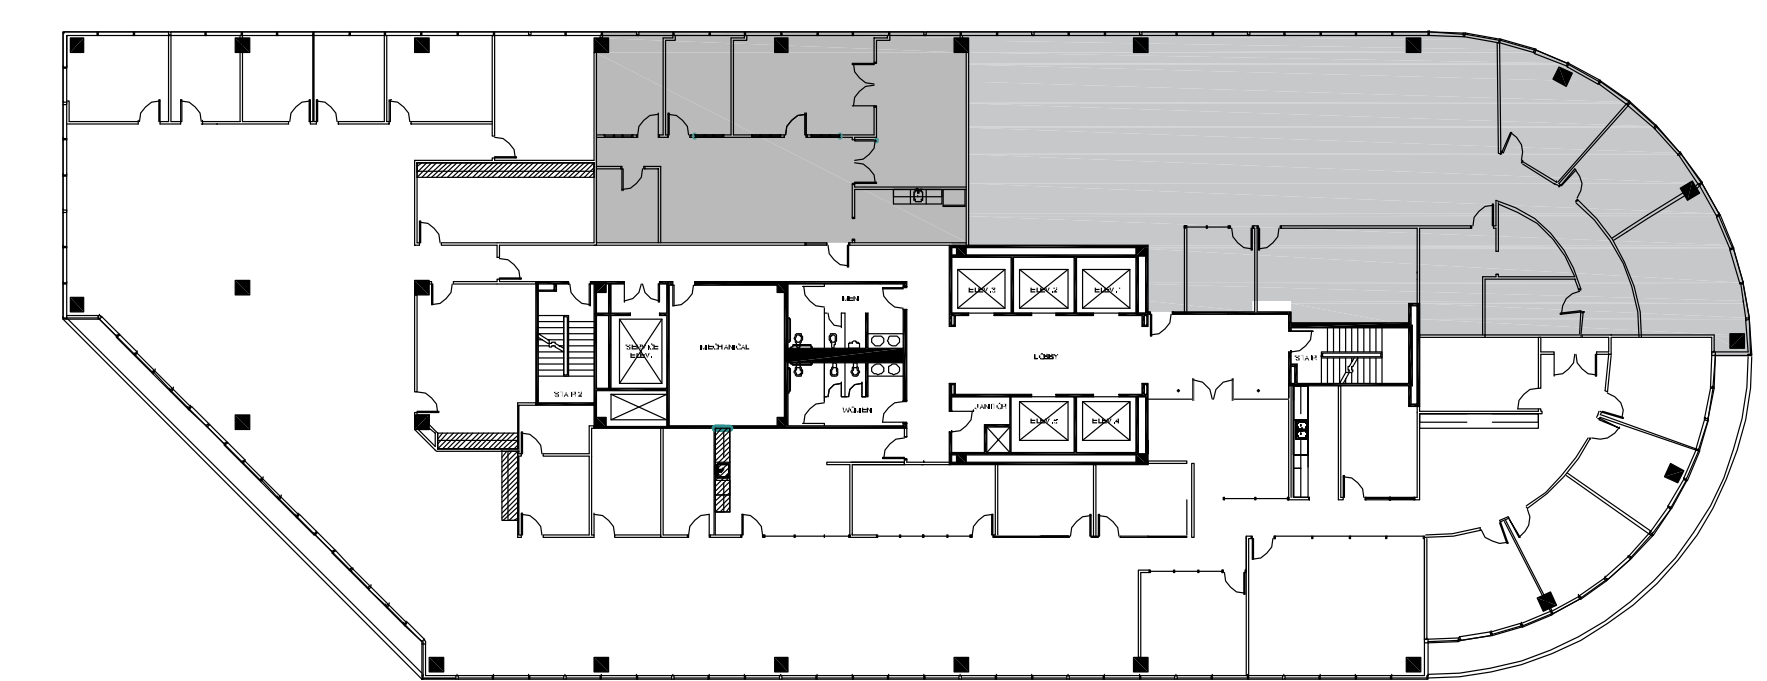

EIGHT

GREENWAY PLAZA

SUITE 1320A & 1350 6,161 RSF

Owned & Operated by  PARKWAY 832.308.6055 | pky.com