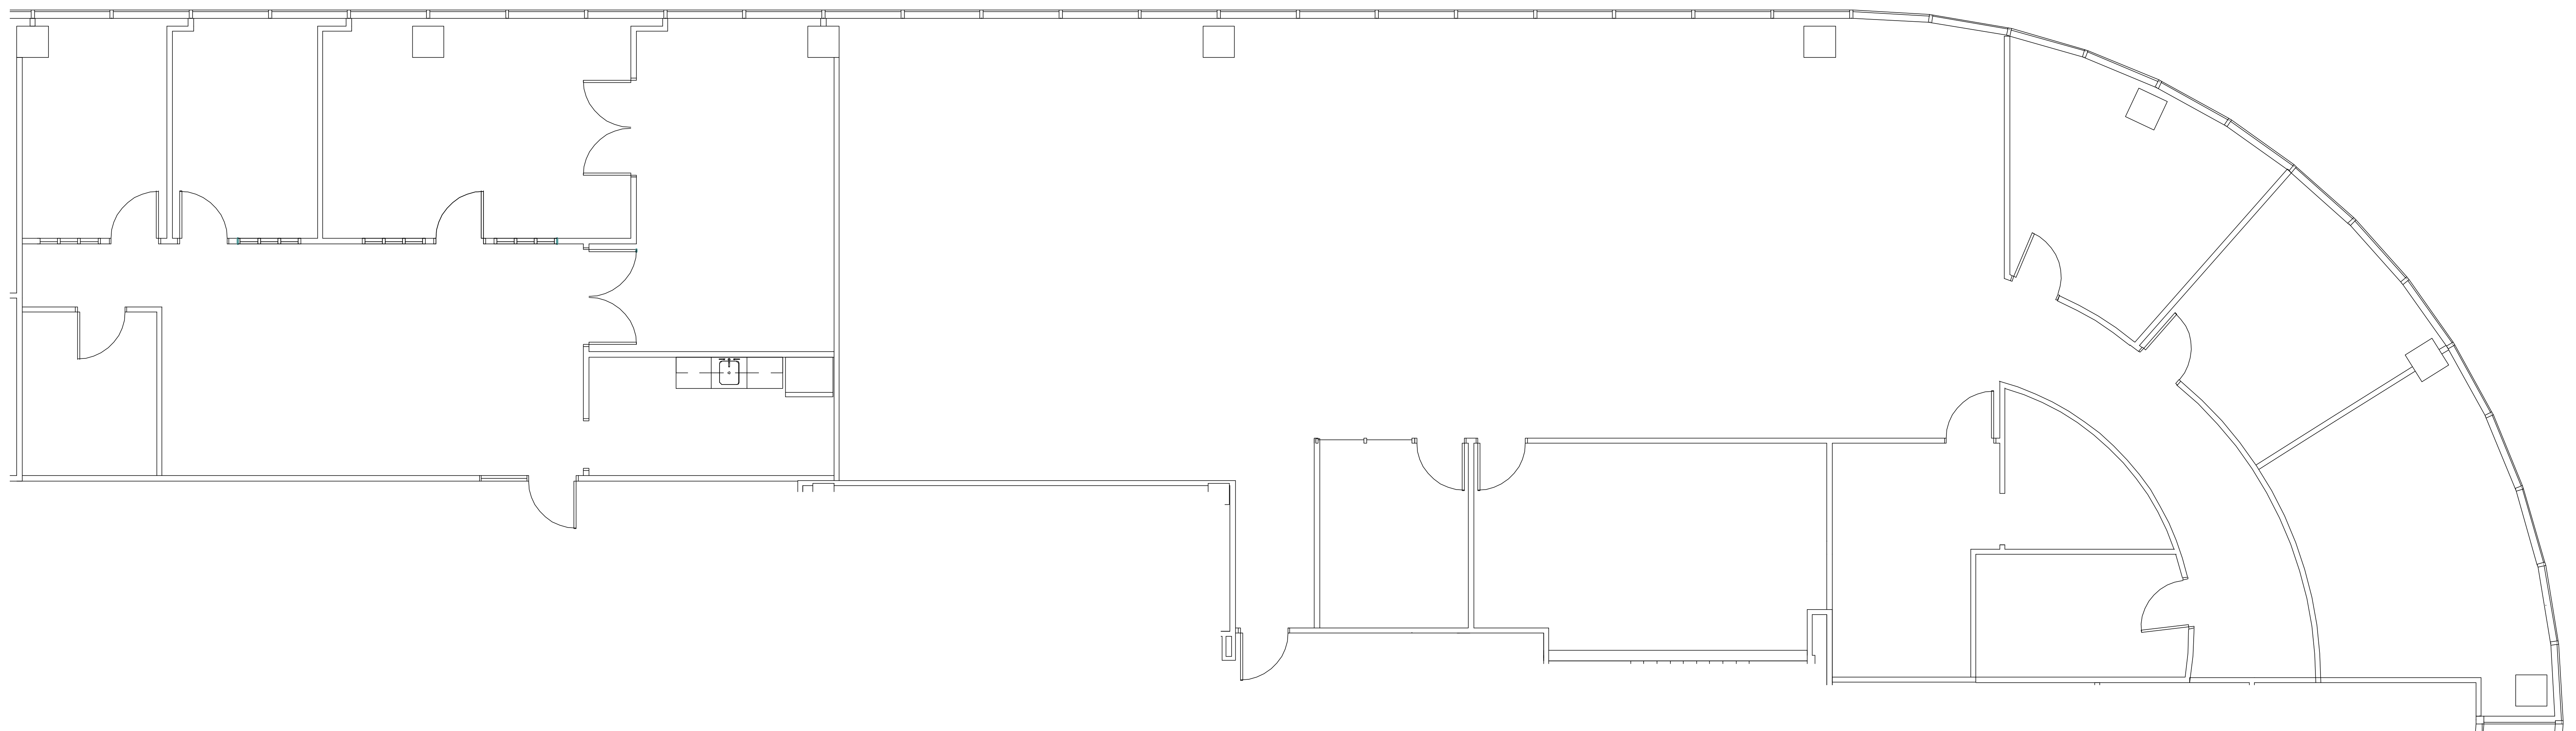

EIGHT

GREENWAY PLAZA

SUITE 1320A & 1350 6,161 RSF

Owned & Operated by  PARKWAY 832.308.6055 | pky.com