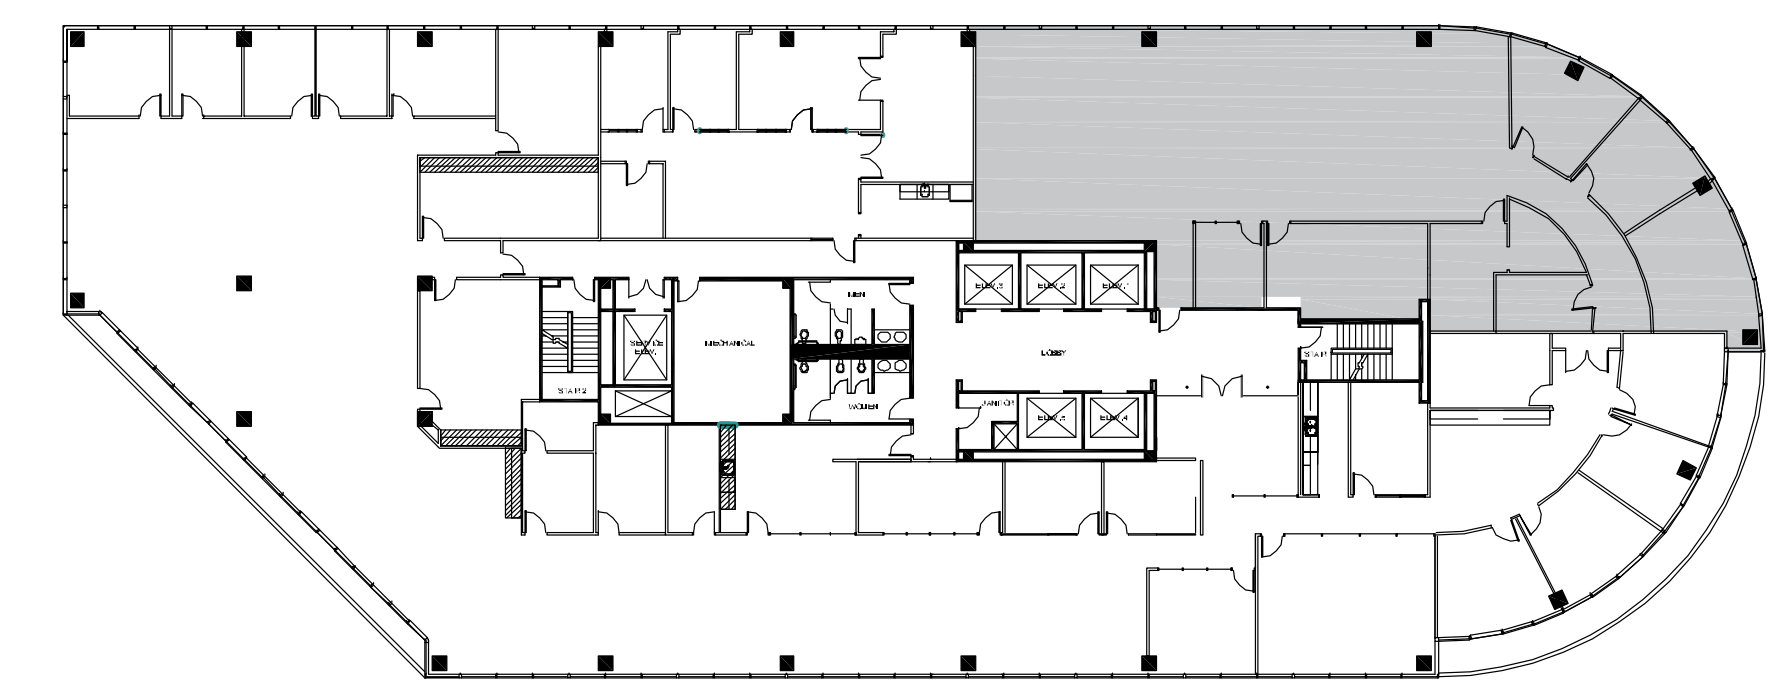

EIGHT

GREENWAY PLAZA

SUITE 1350 4,468 RSF

Owned & Operated by  PARKWAY 832.308.6055 | pky.com