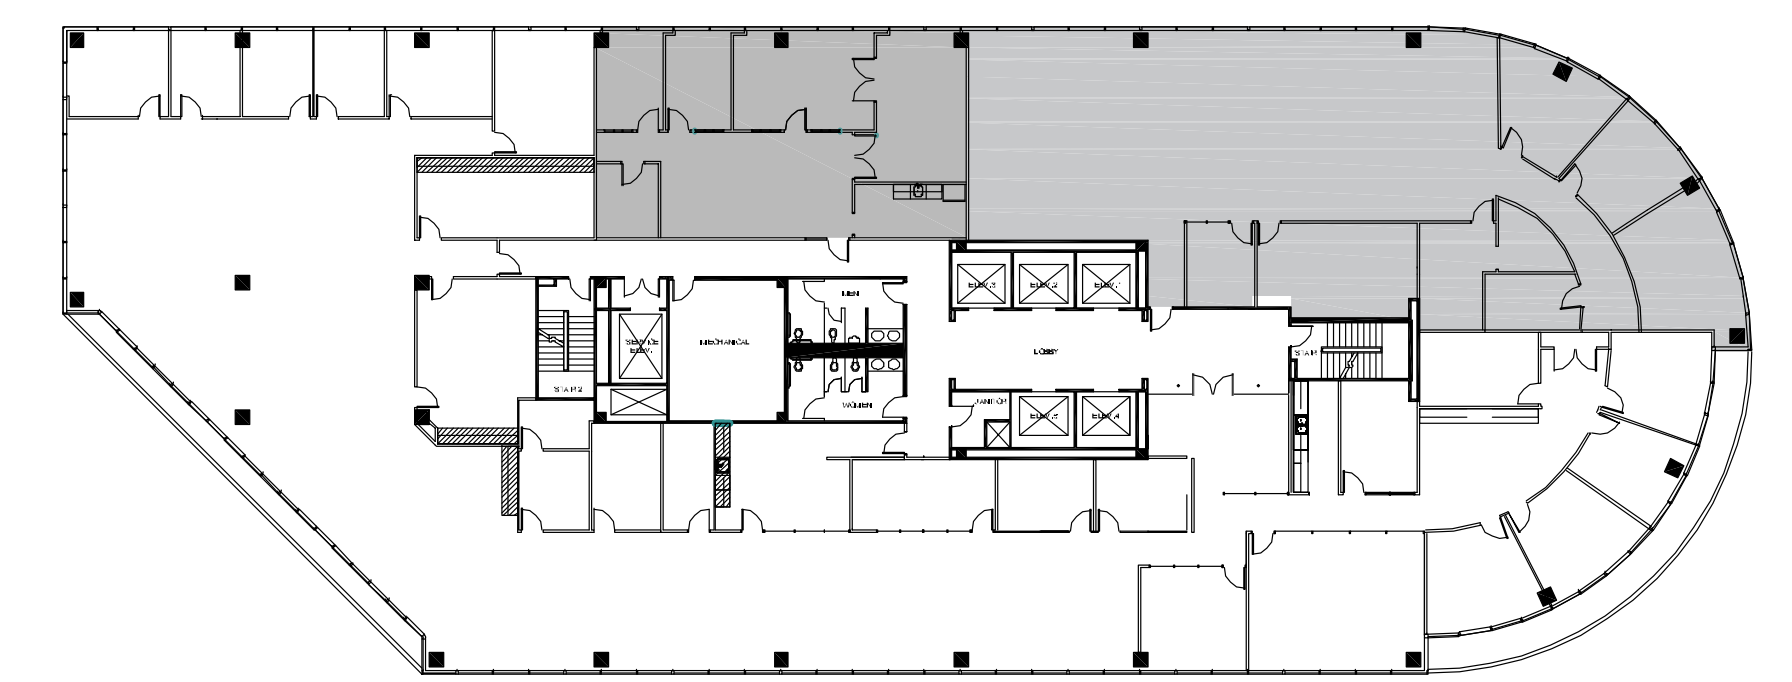

EIGHT

GREENWAY PLAZA

SUITE 1350 6,161 RSF

Owned & Operated by  PARKWAY 832.308.6055 | pky.com