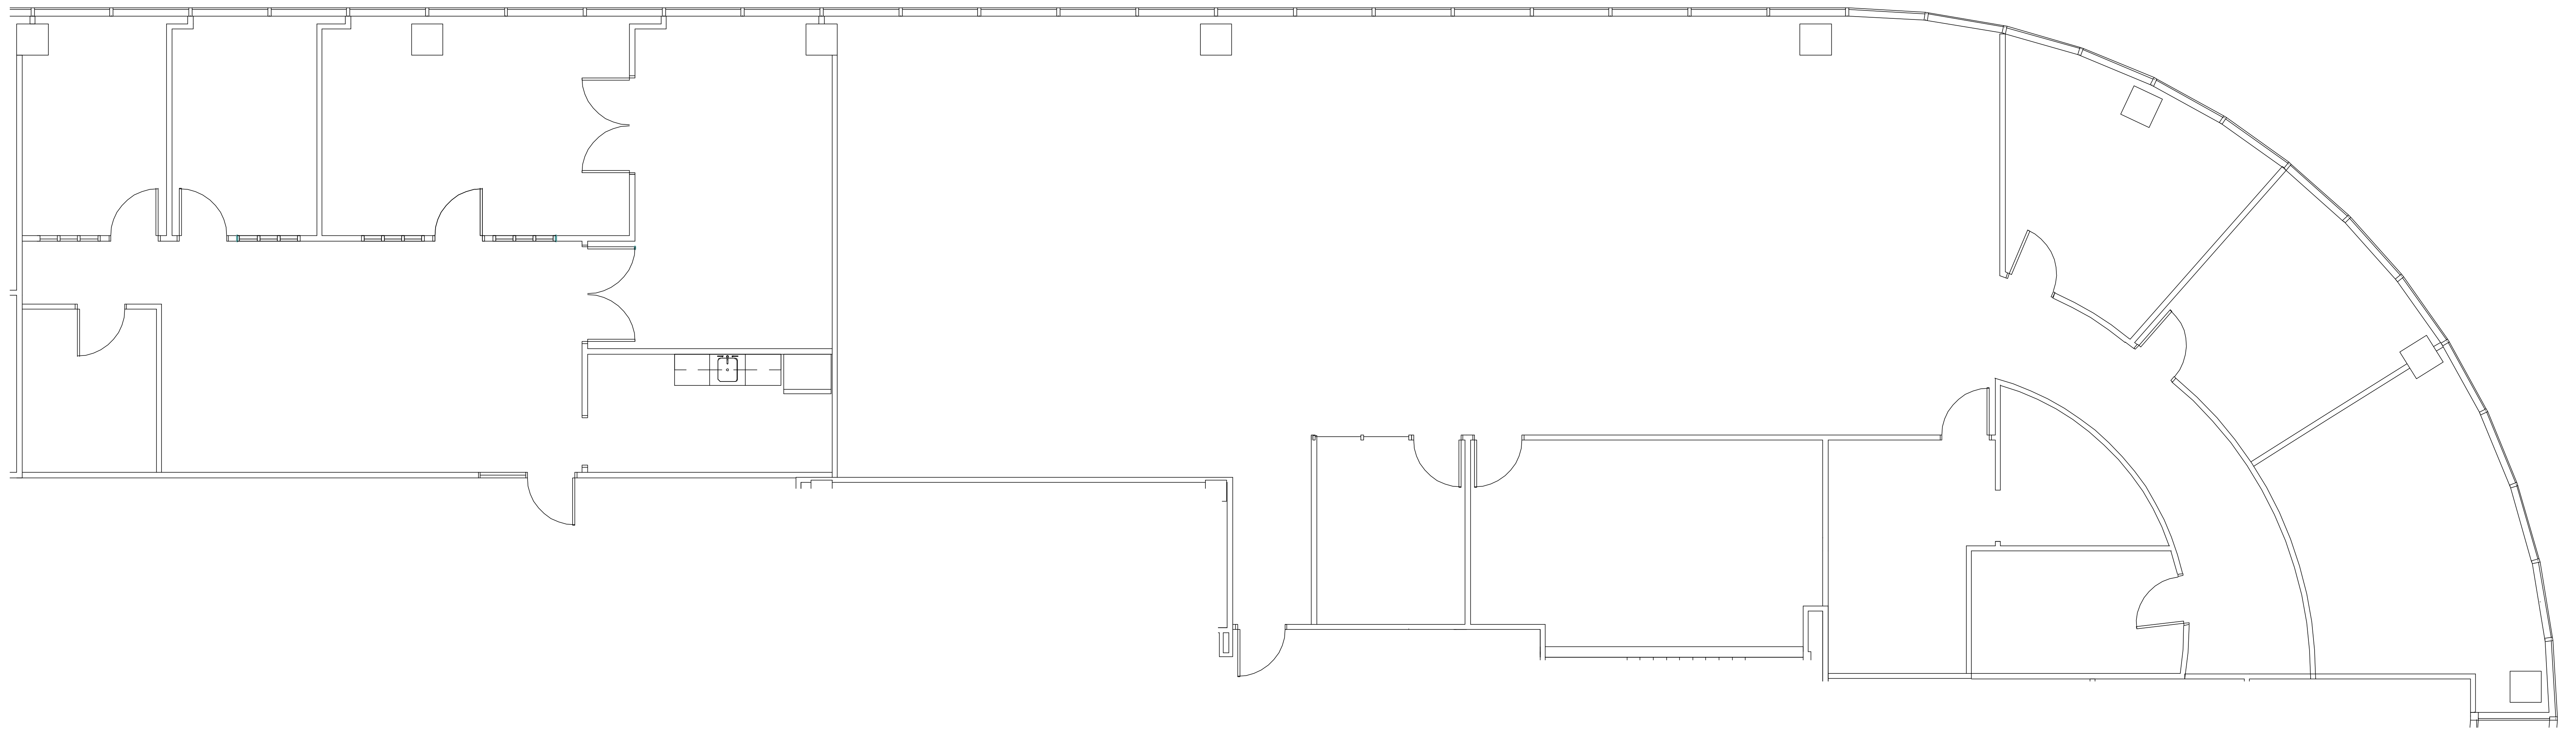

EIGHT

GREENWAY PLAZA

SUITE 1350 6,161 RSF

Owned & Operated by  PARKWAY 832.308.6055 | pky.com