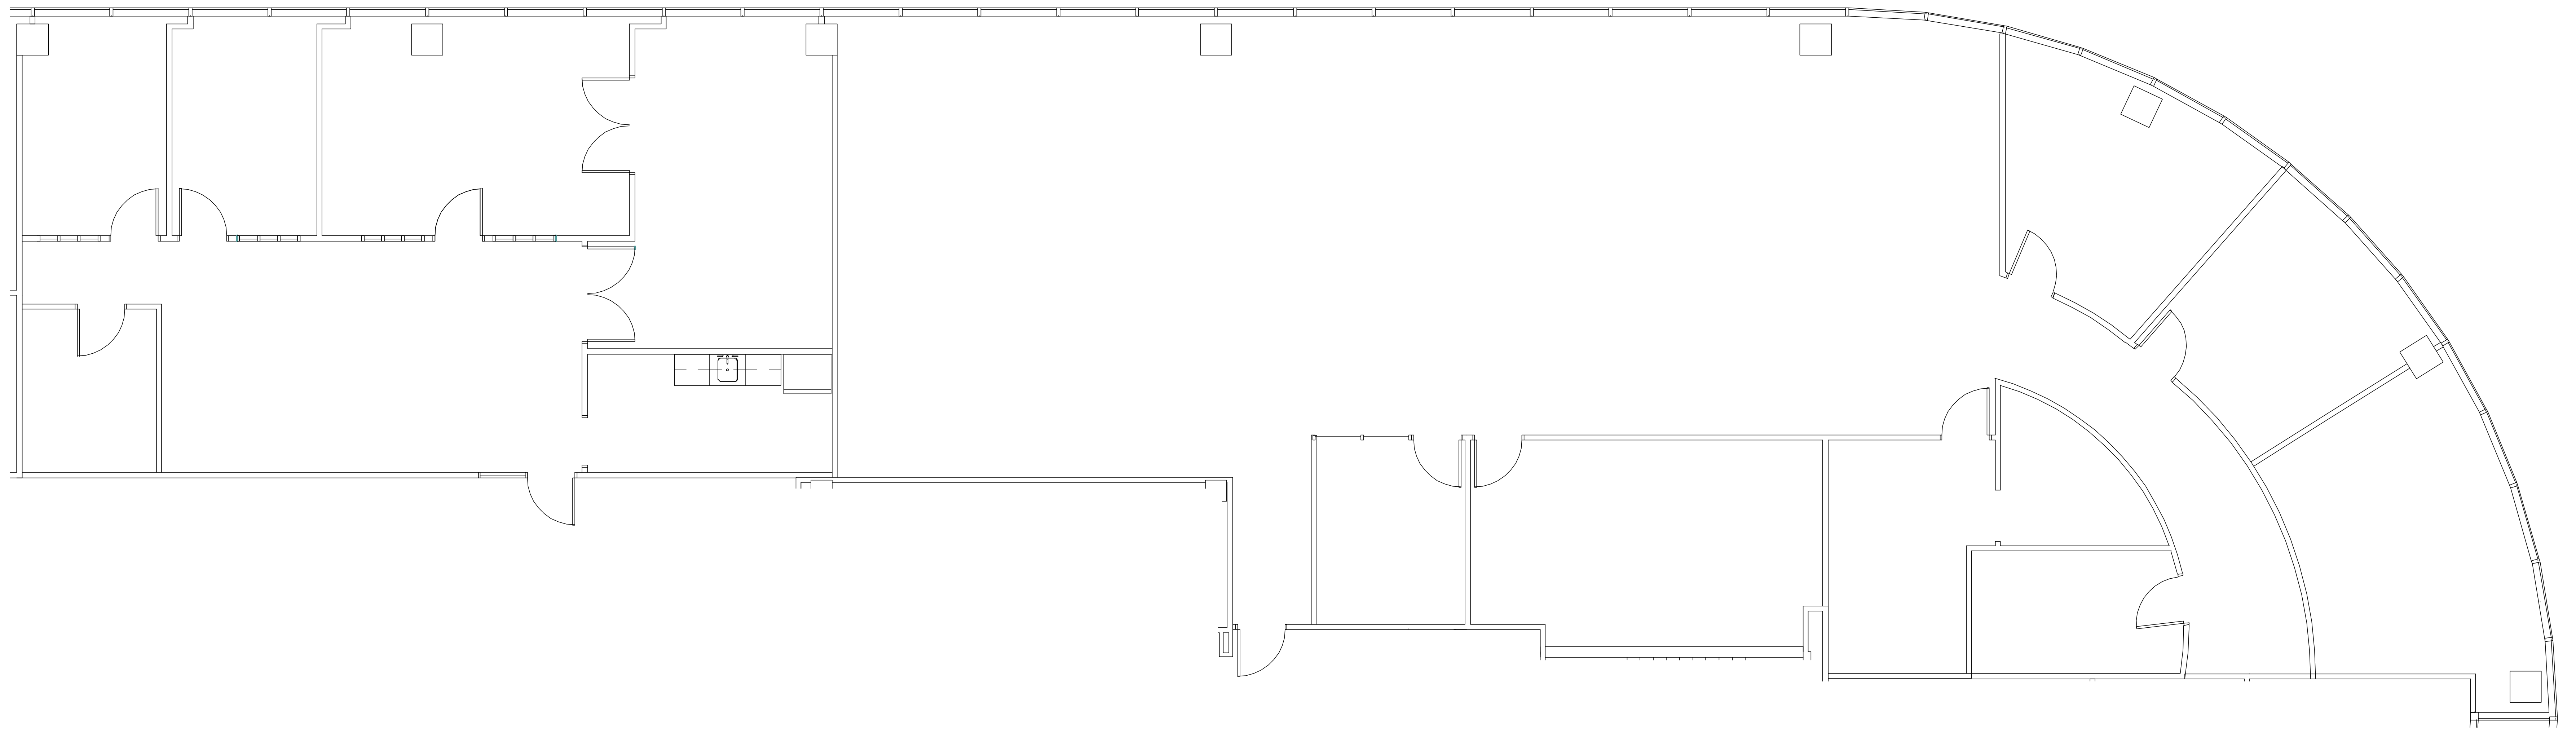

# EIGHT

GREENWAY PLAZA

SUITE 1350 6,365 RSF

Owned & Operated by  PARKWAY 832.308.6055 | pky.com