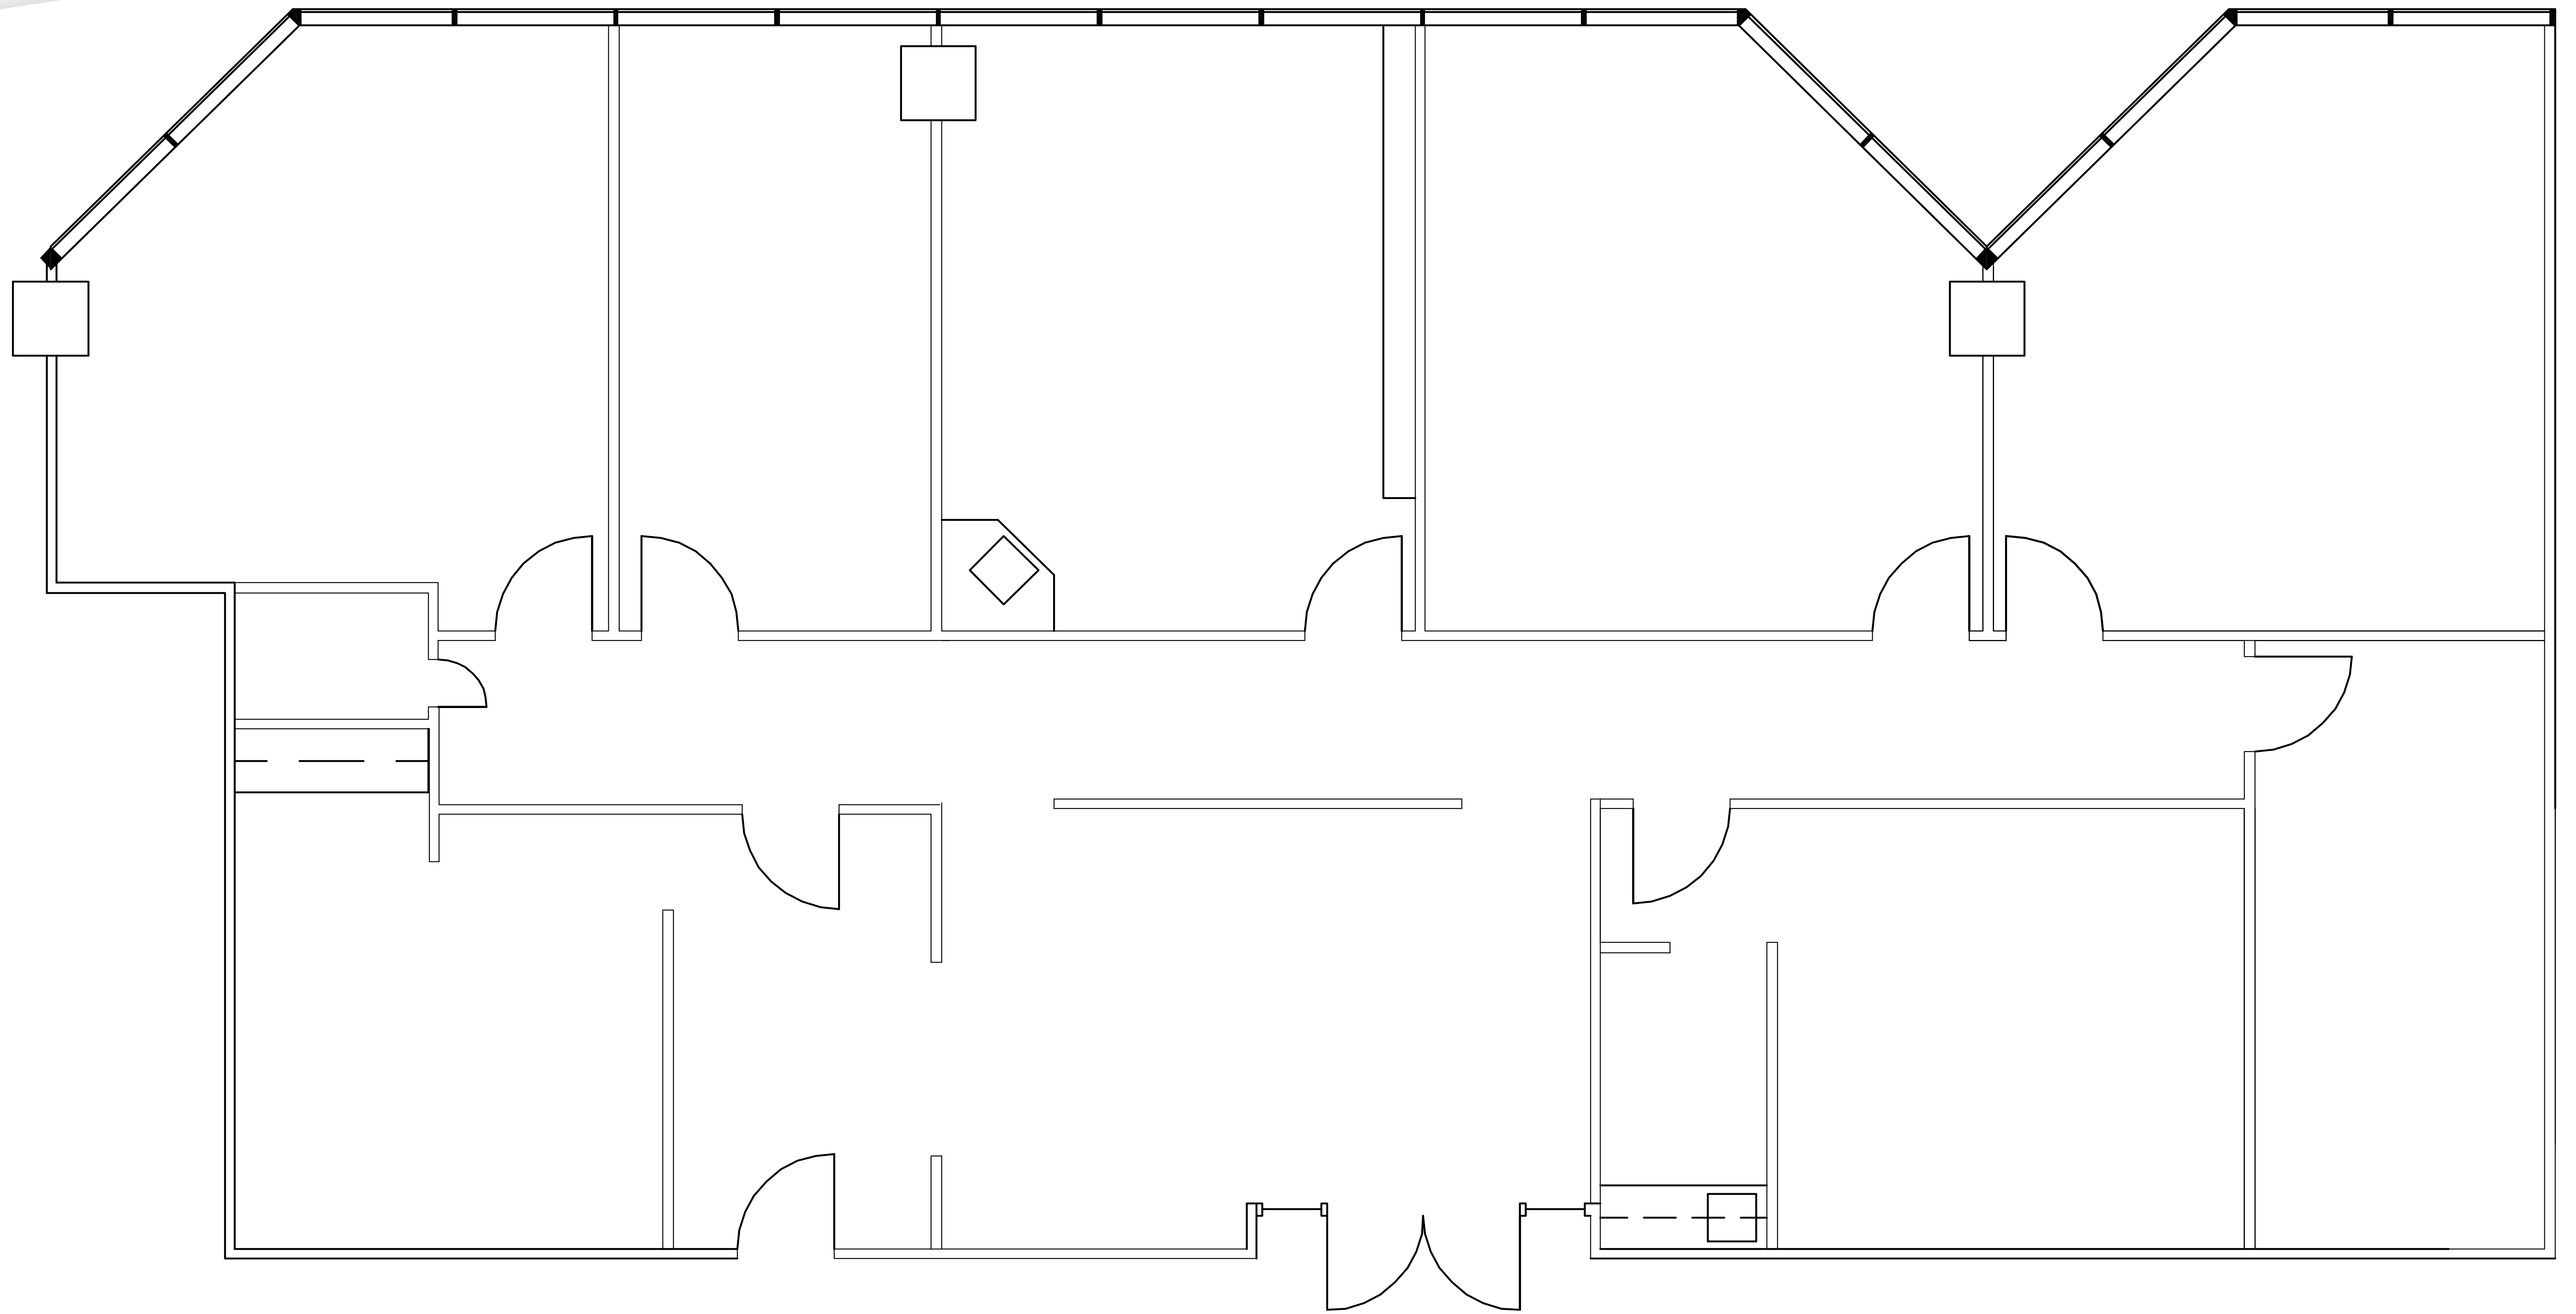

PHOENIX TOWER

AT GREENWAY PLAZA

SUITE 2150 3,378 RSF