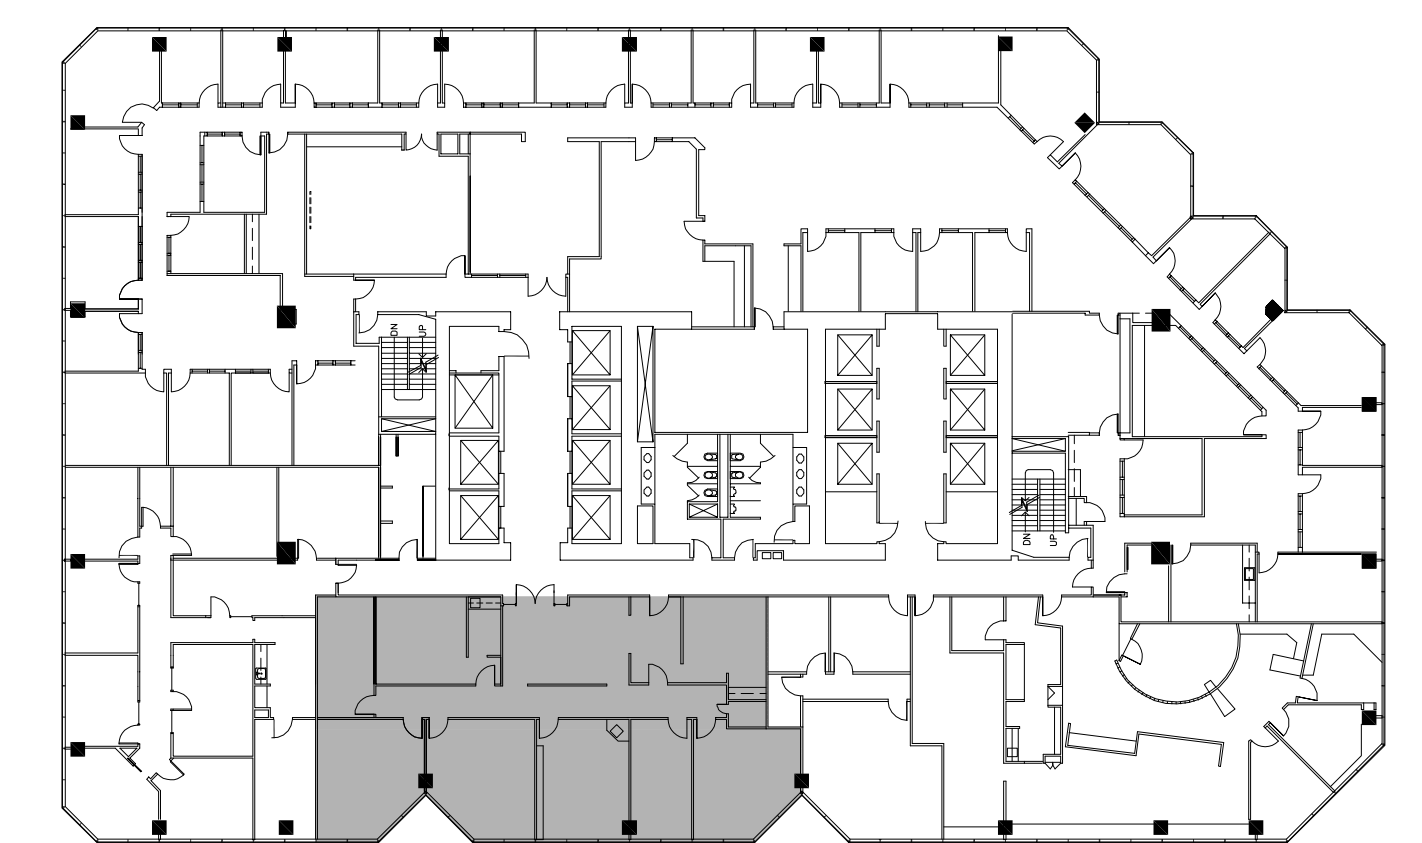

PHOENIX TOWER

AT GREENWAY PLAZA

SUITE 2150 3,378 RSF