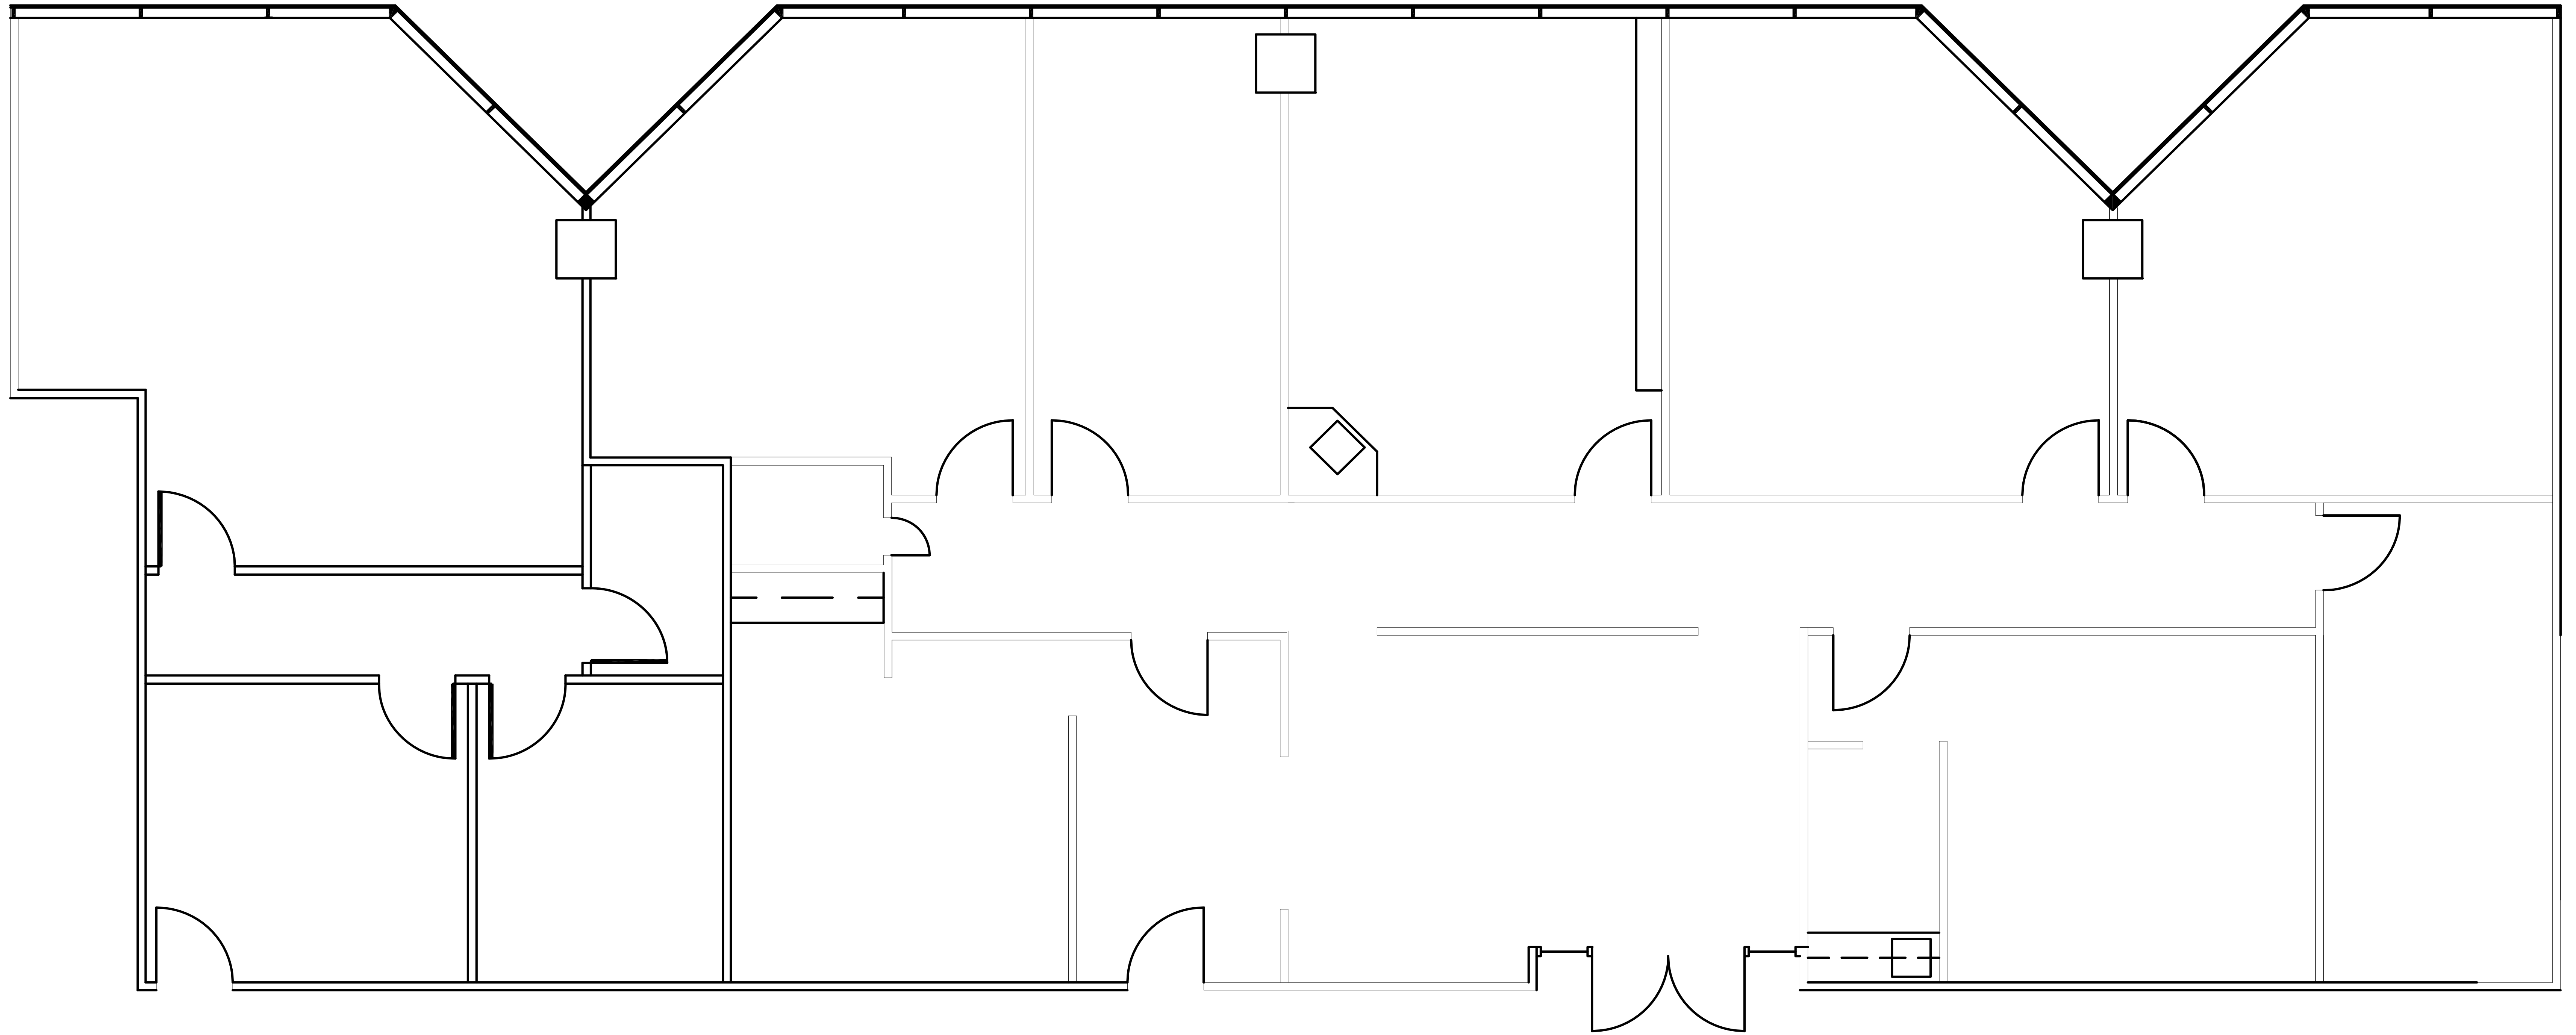

PHOENIX TOWER

AT GREENWAY PLAZA

SUITE 2150 4,391 RSF