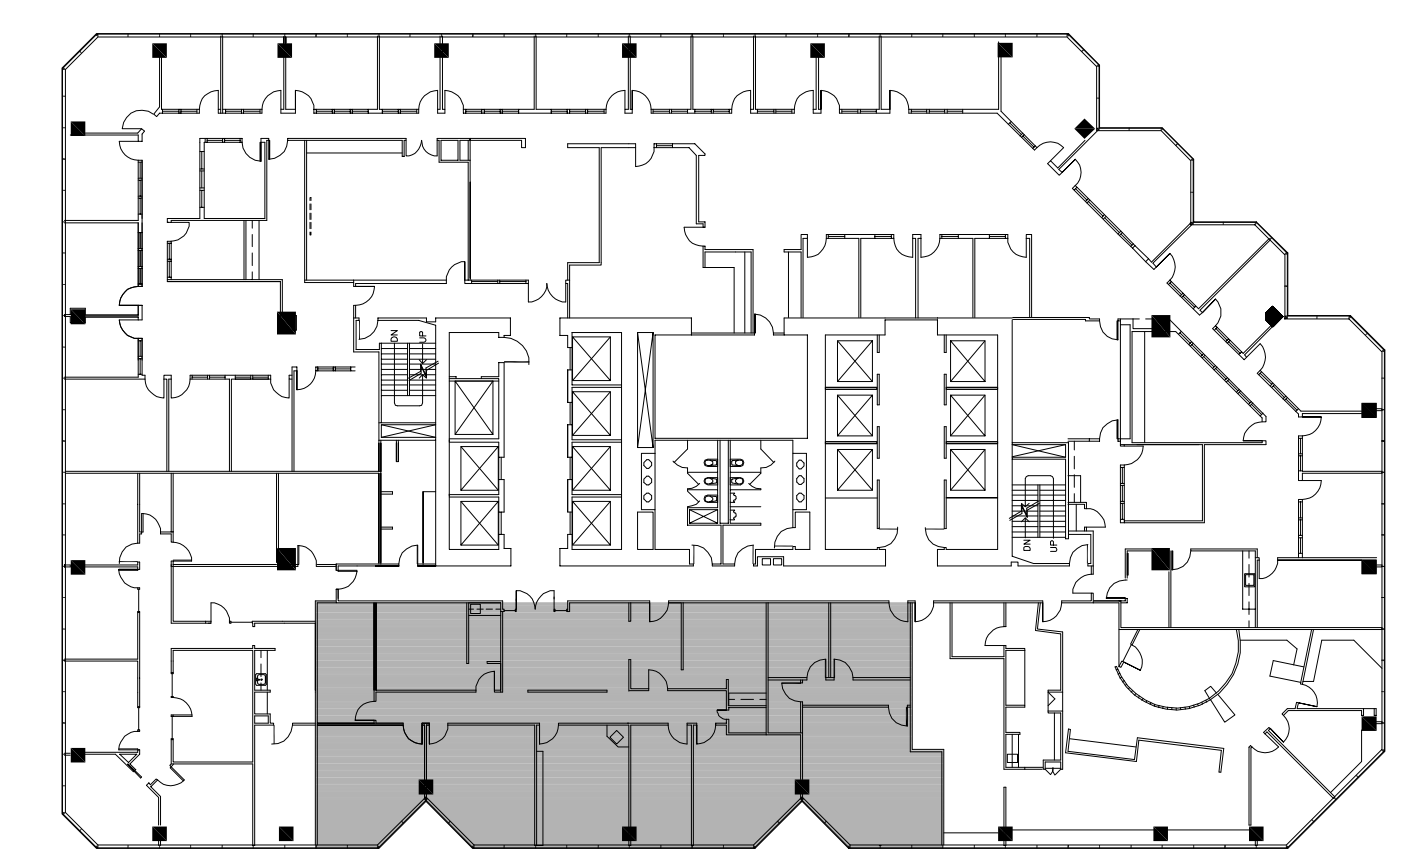

PHOENIX TOWER

AT GREENWAY PLAZA

SUITE 2150 4,391 RSF