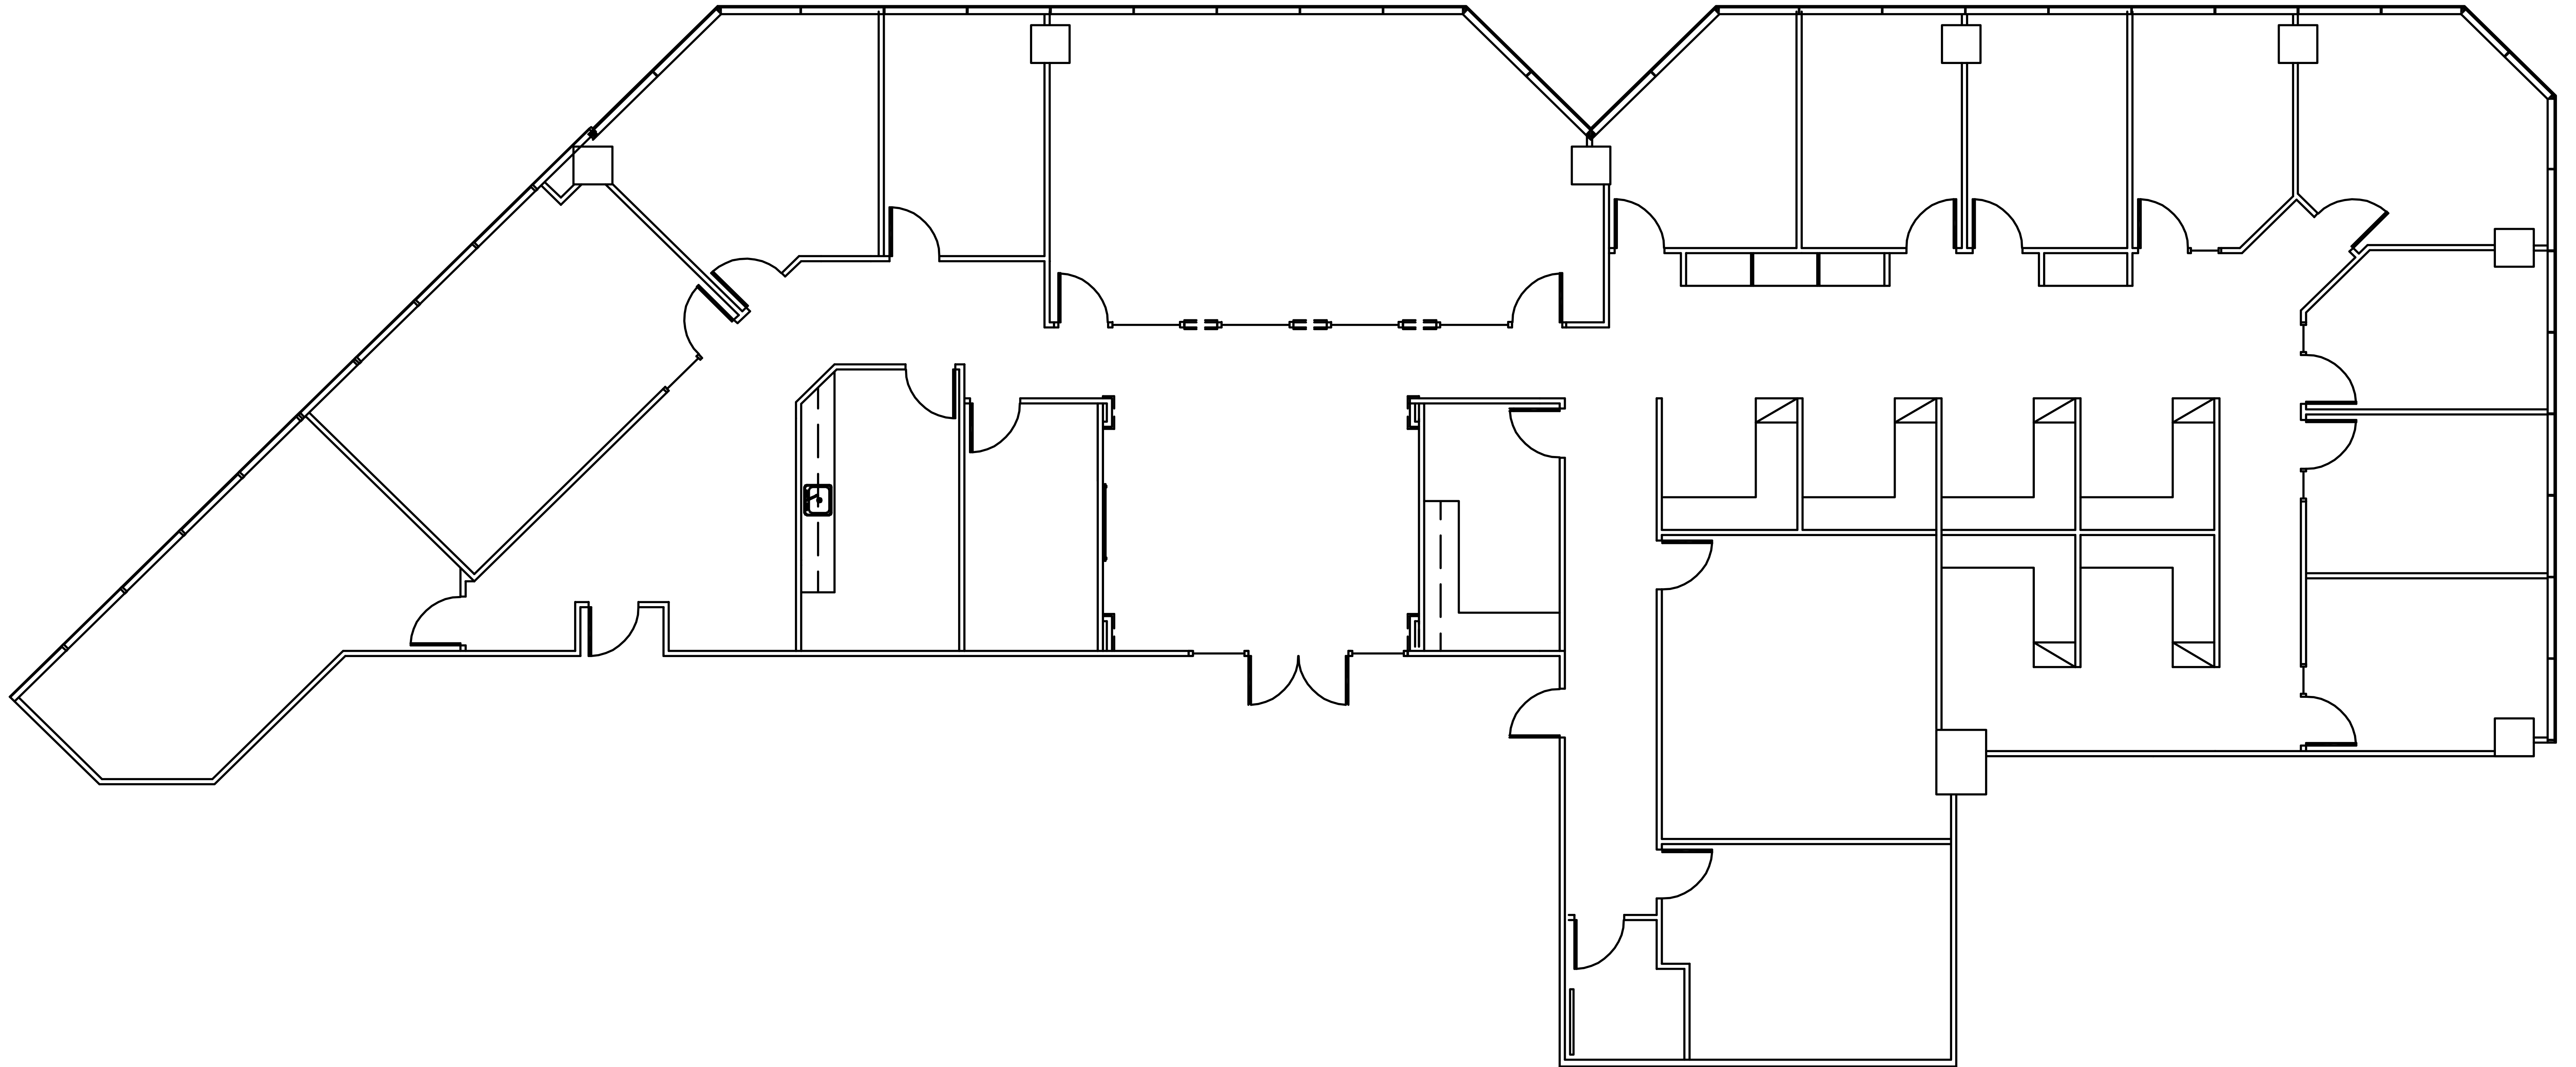

PHOENIX TOWER

AT GREENWAY PLAZA

SUITE 3250 7,345 RSF