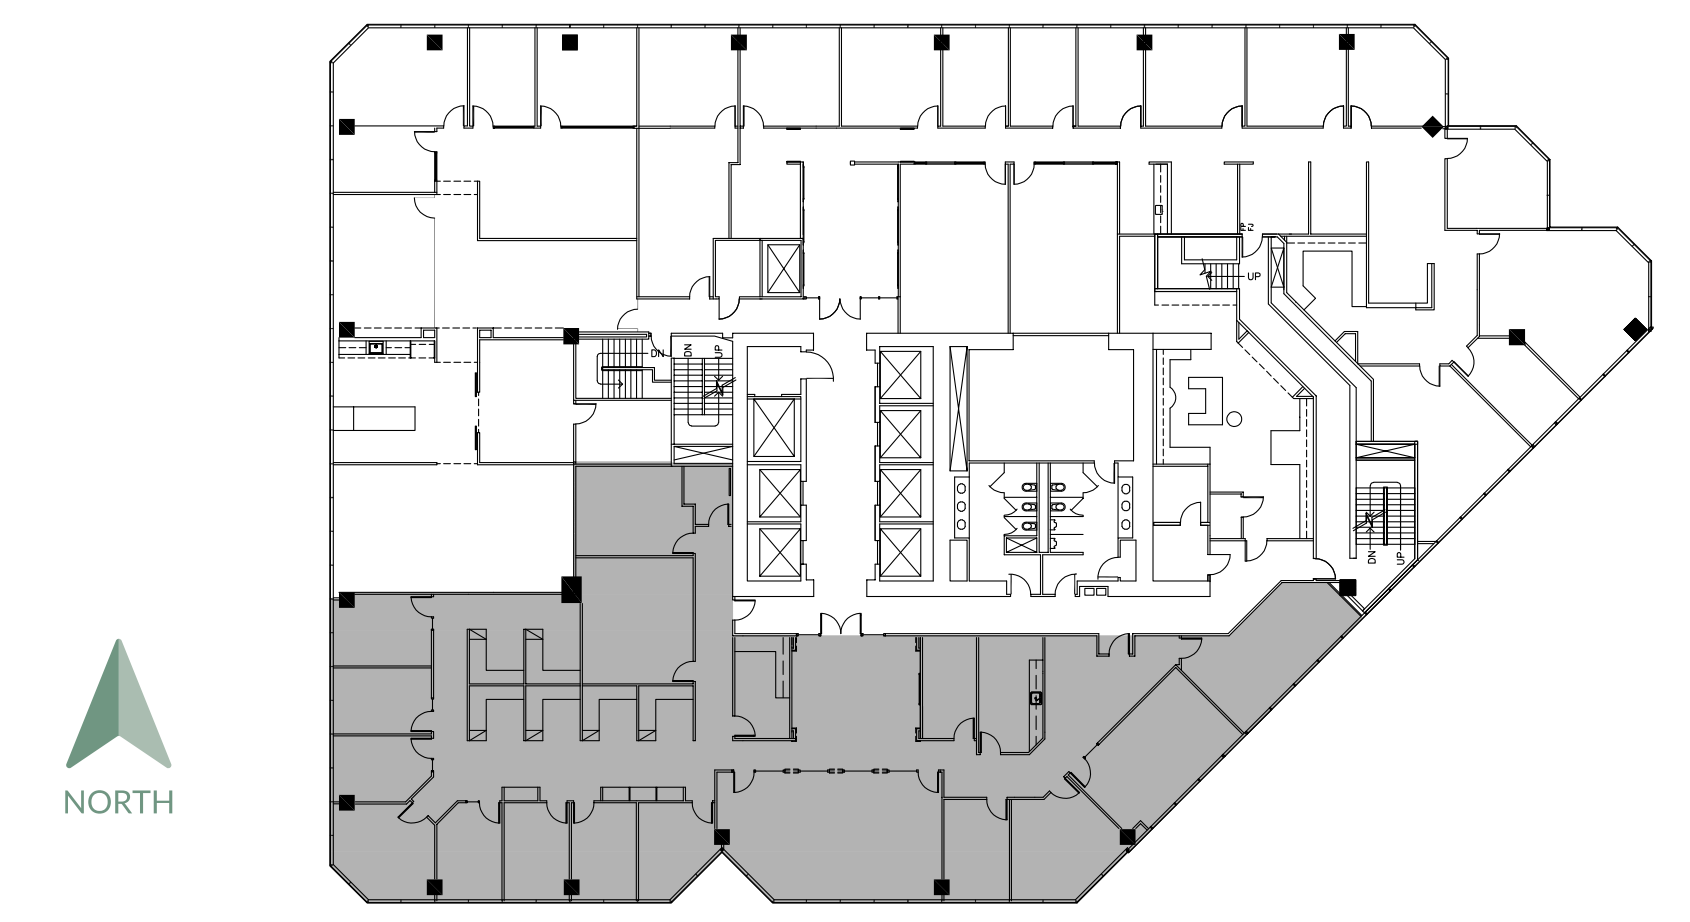

PHOENIX TOWER

AT GREENWAY PLAZA

SUITE 3250 7,345 RSF