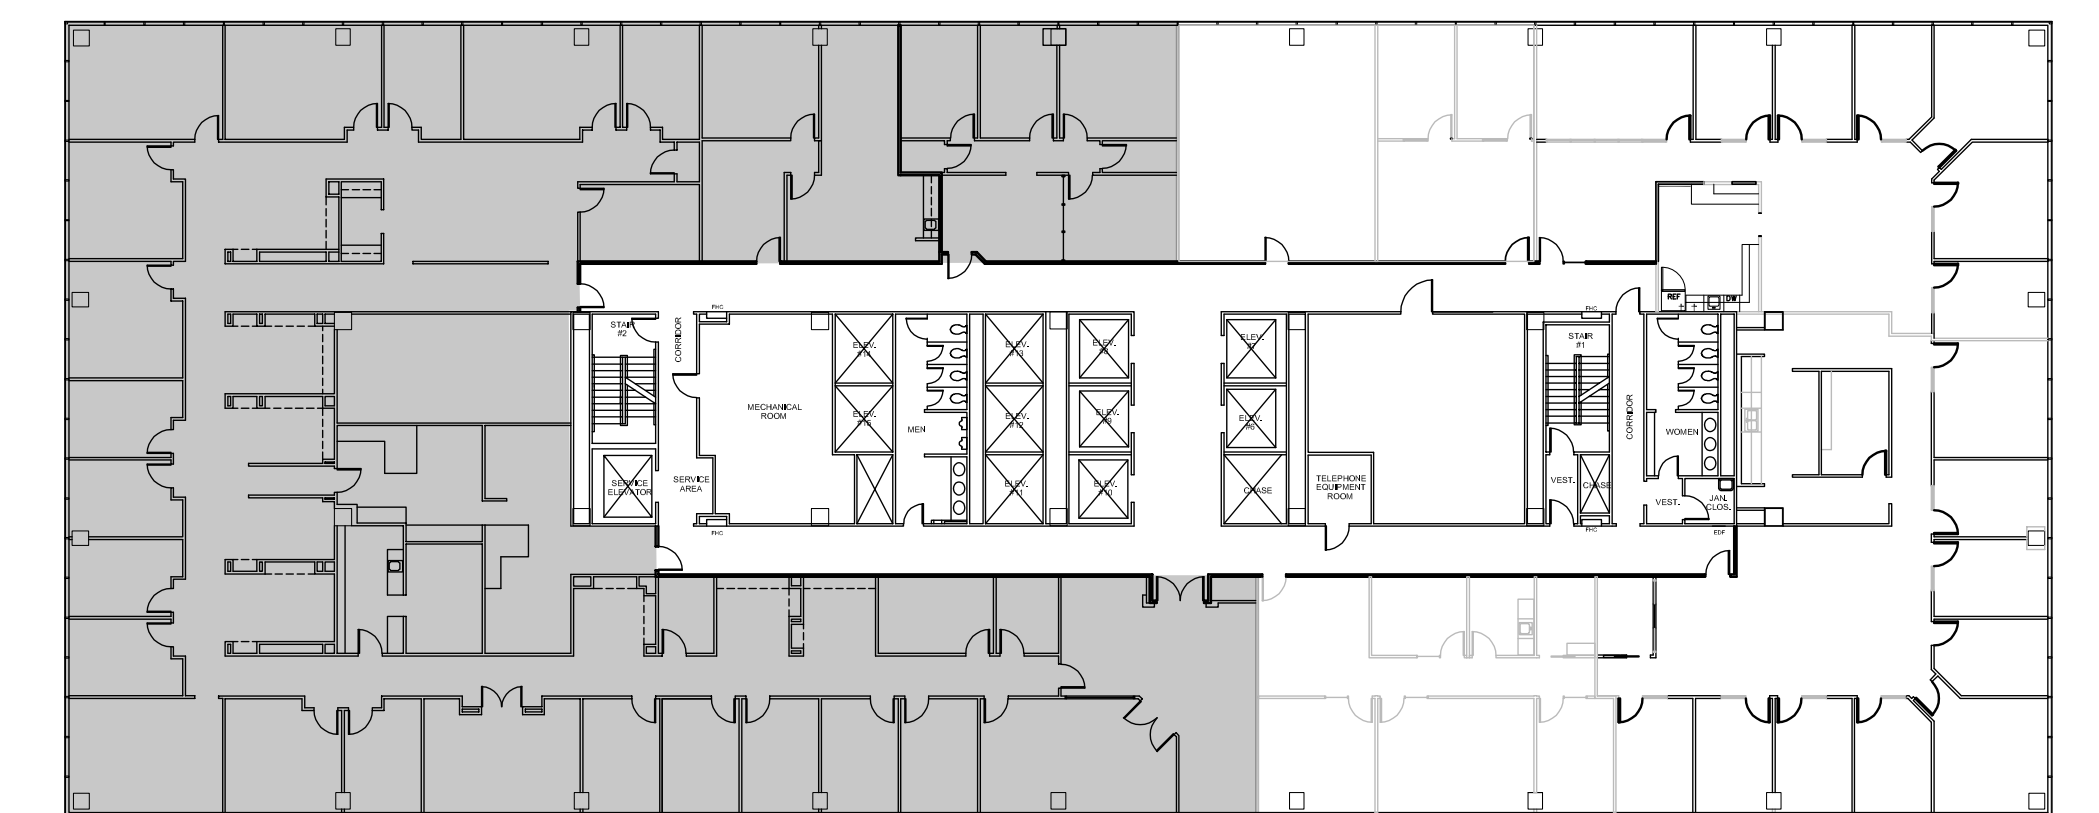

ELEVEN

GREENWAY PLAZA

SUITE 1400 13,782 RSF

Operated by  PARKWAY 832.308.6055 | pky.com

NORTH