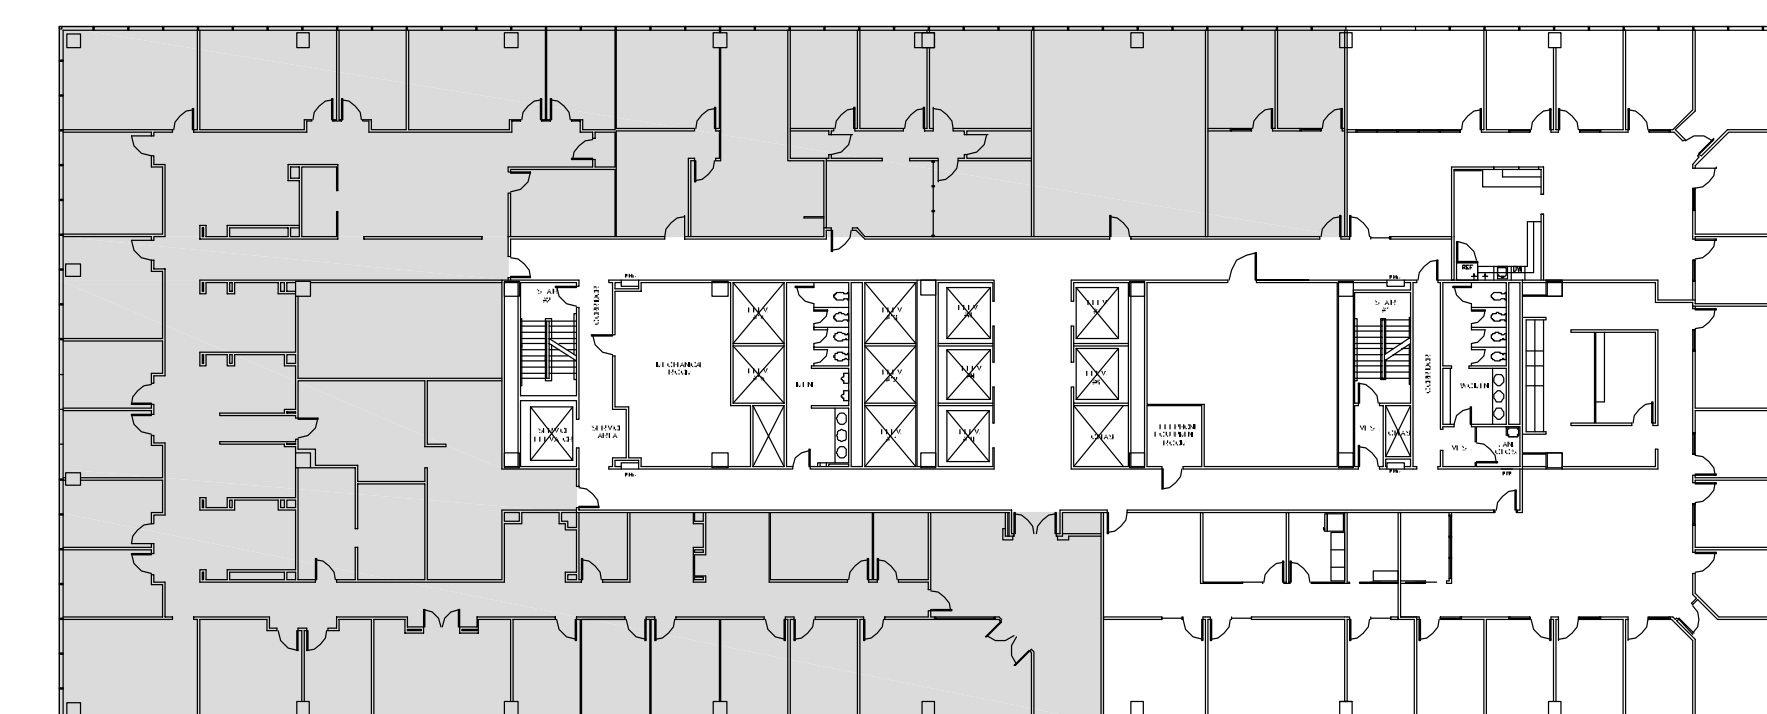

ELEVEN

GREENWAY PLAZA

SUITE 1400 15,432 RSF

Operated by  PARKWAY 832.308.6055 | pky.com

NORTH