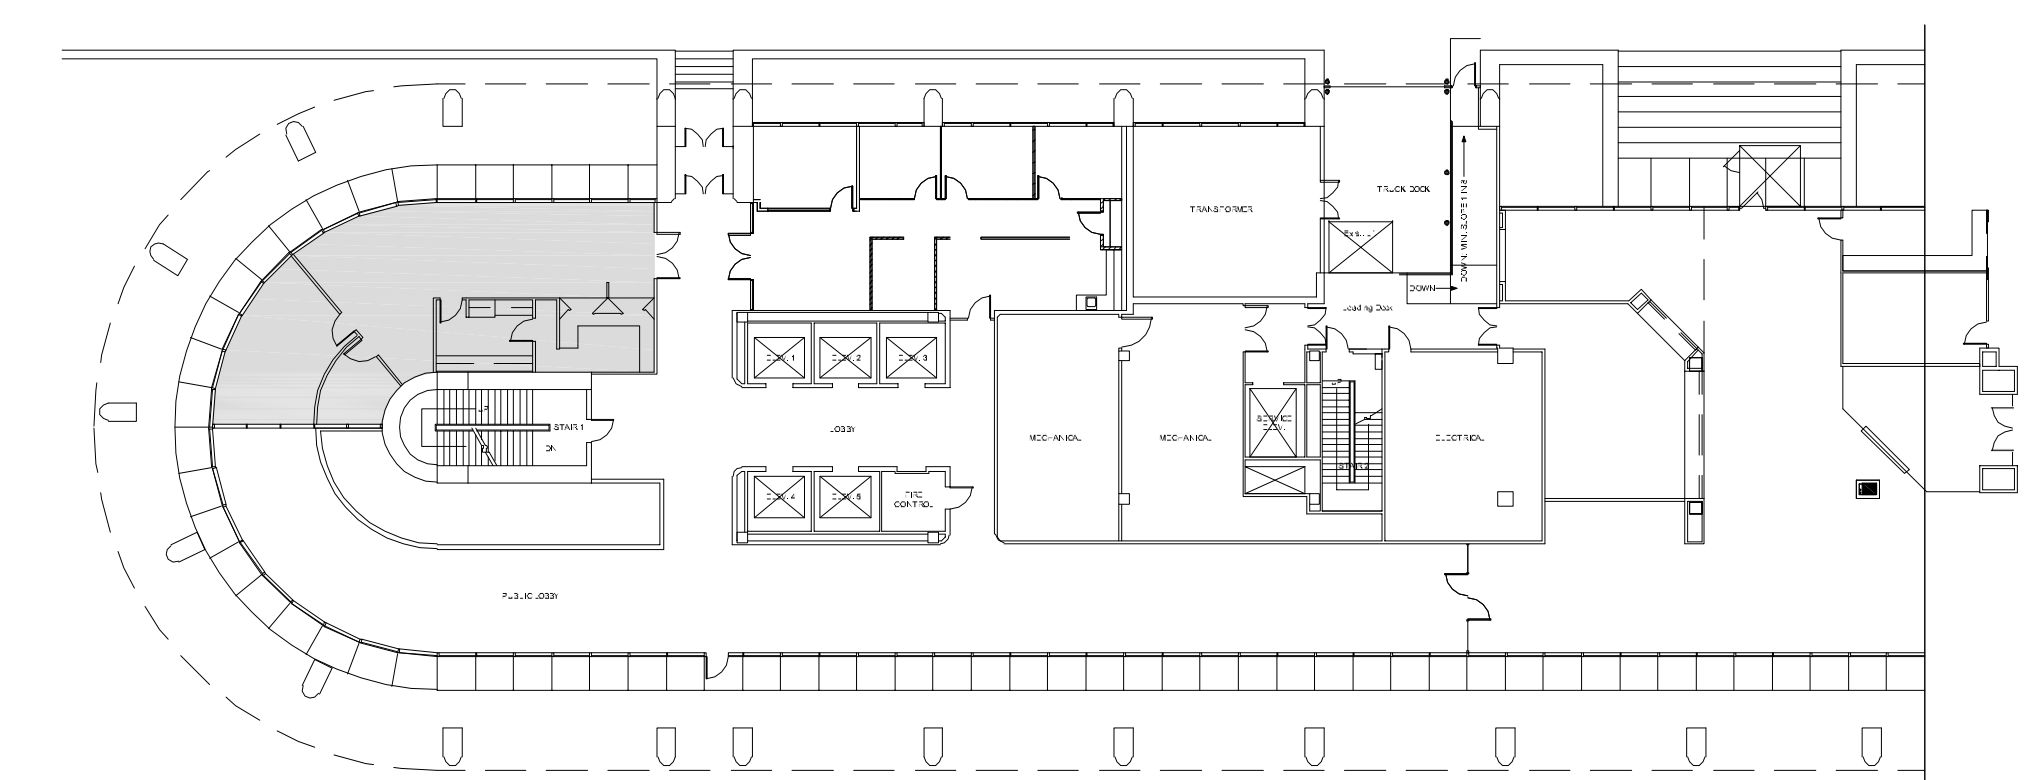

TWELVE

GREENWAY PLAZA

SUITE 102 1,442 RSF