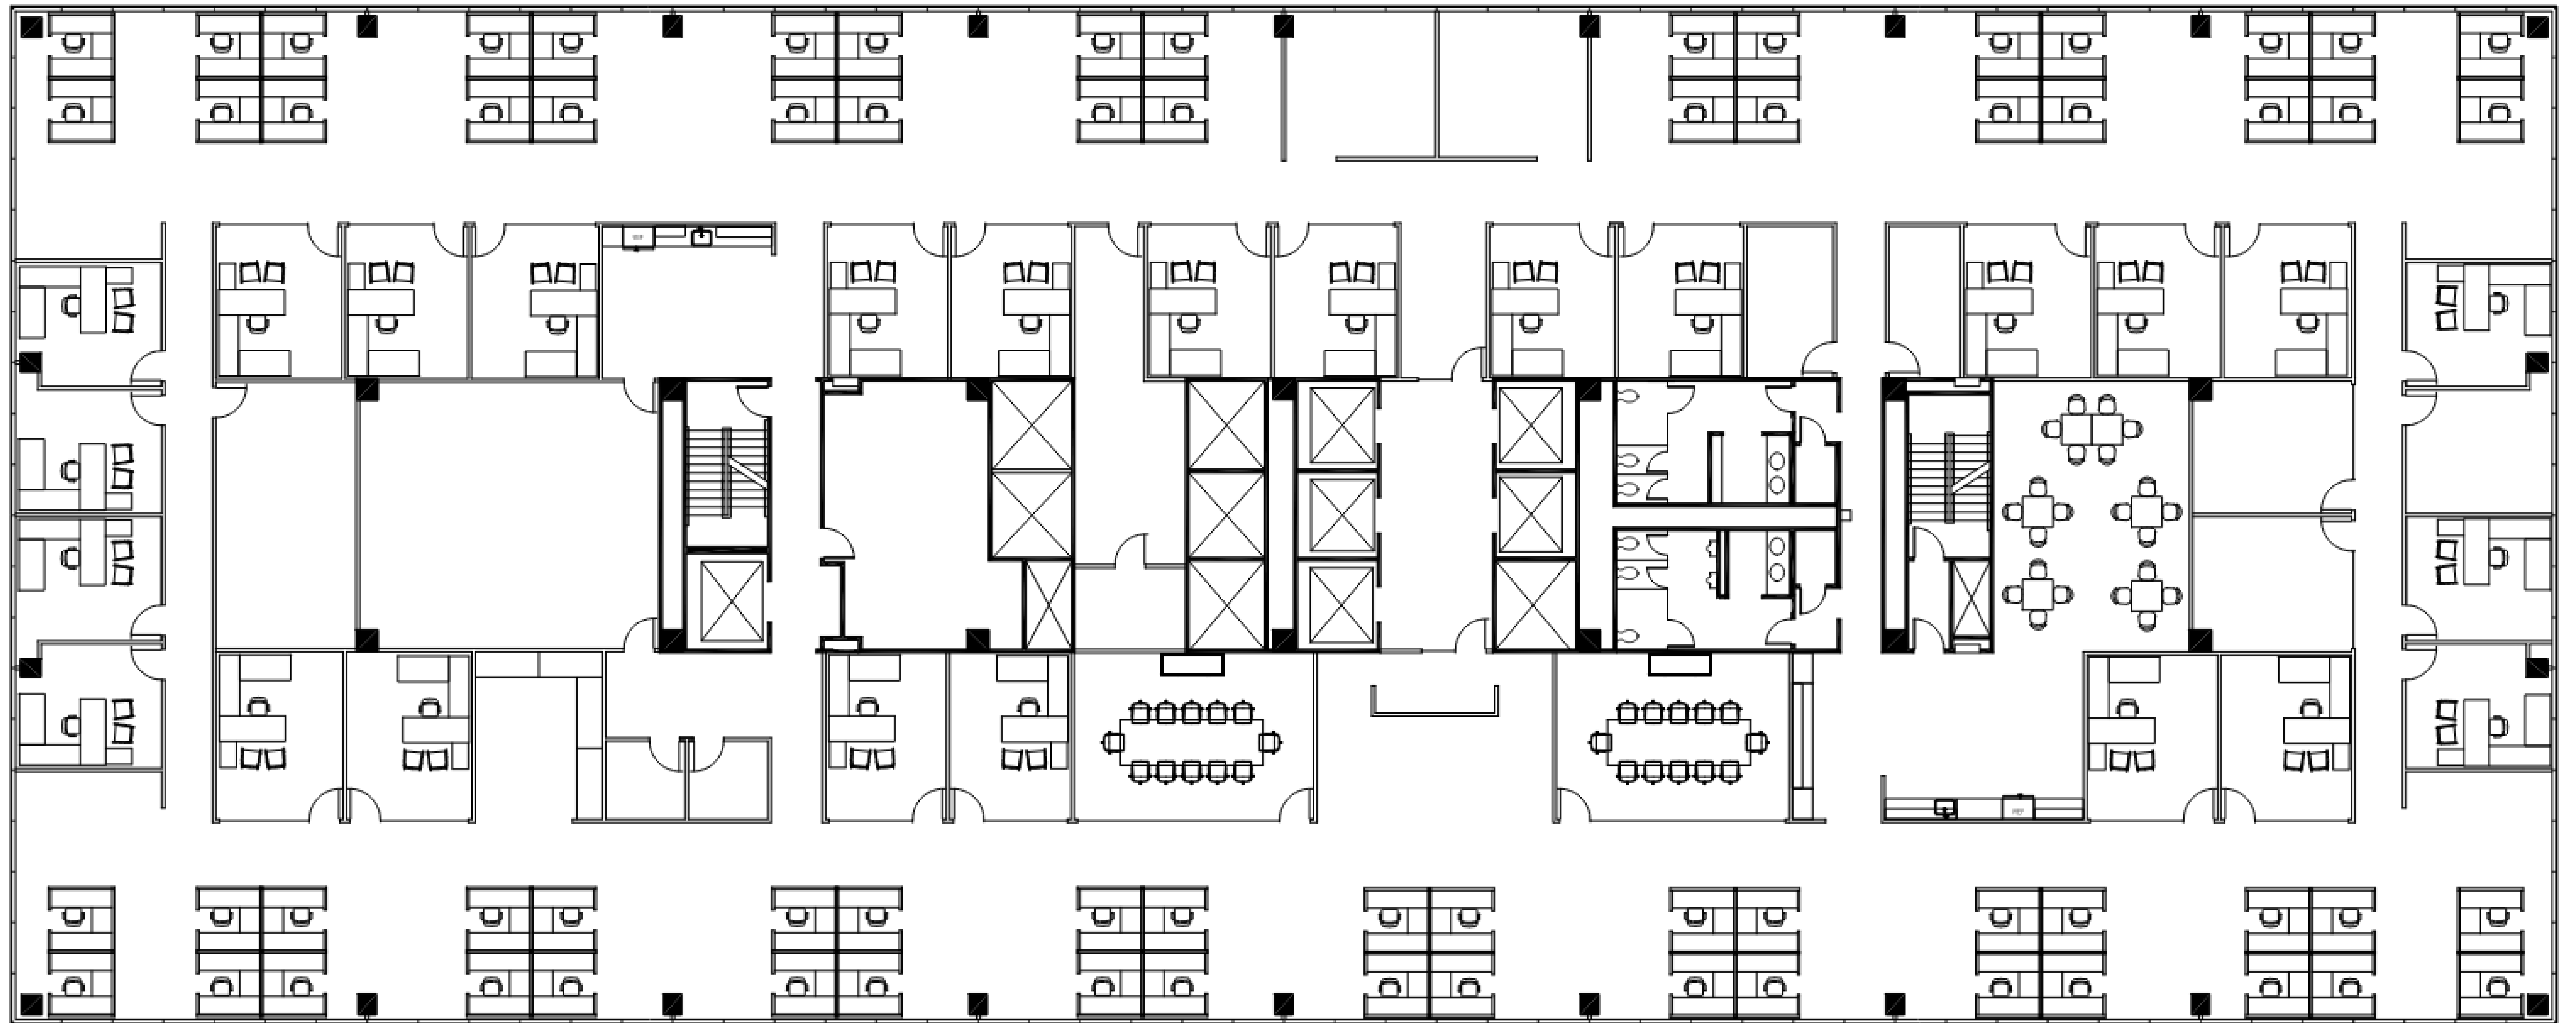

NINE

GREENWAY PLAZA

Move-in Ready and Furnished

SUITE 1500 24,195 RSF

Operated by  PARKWAY 832.308.6055 | pky.com