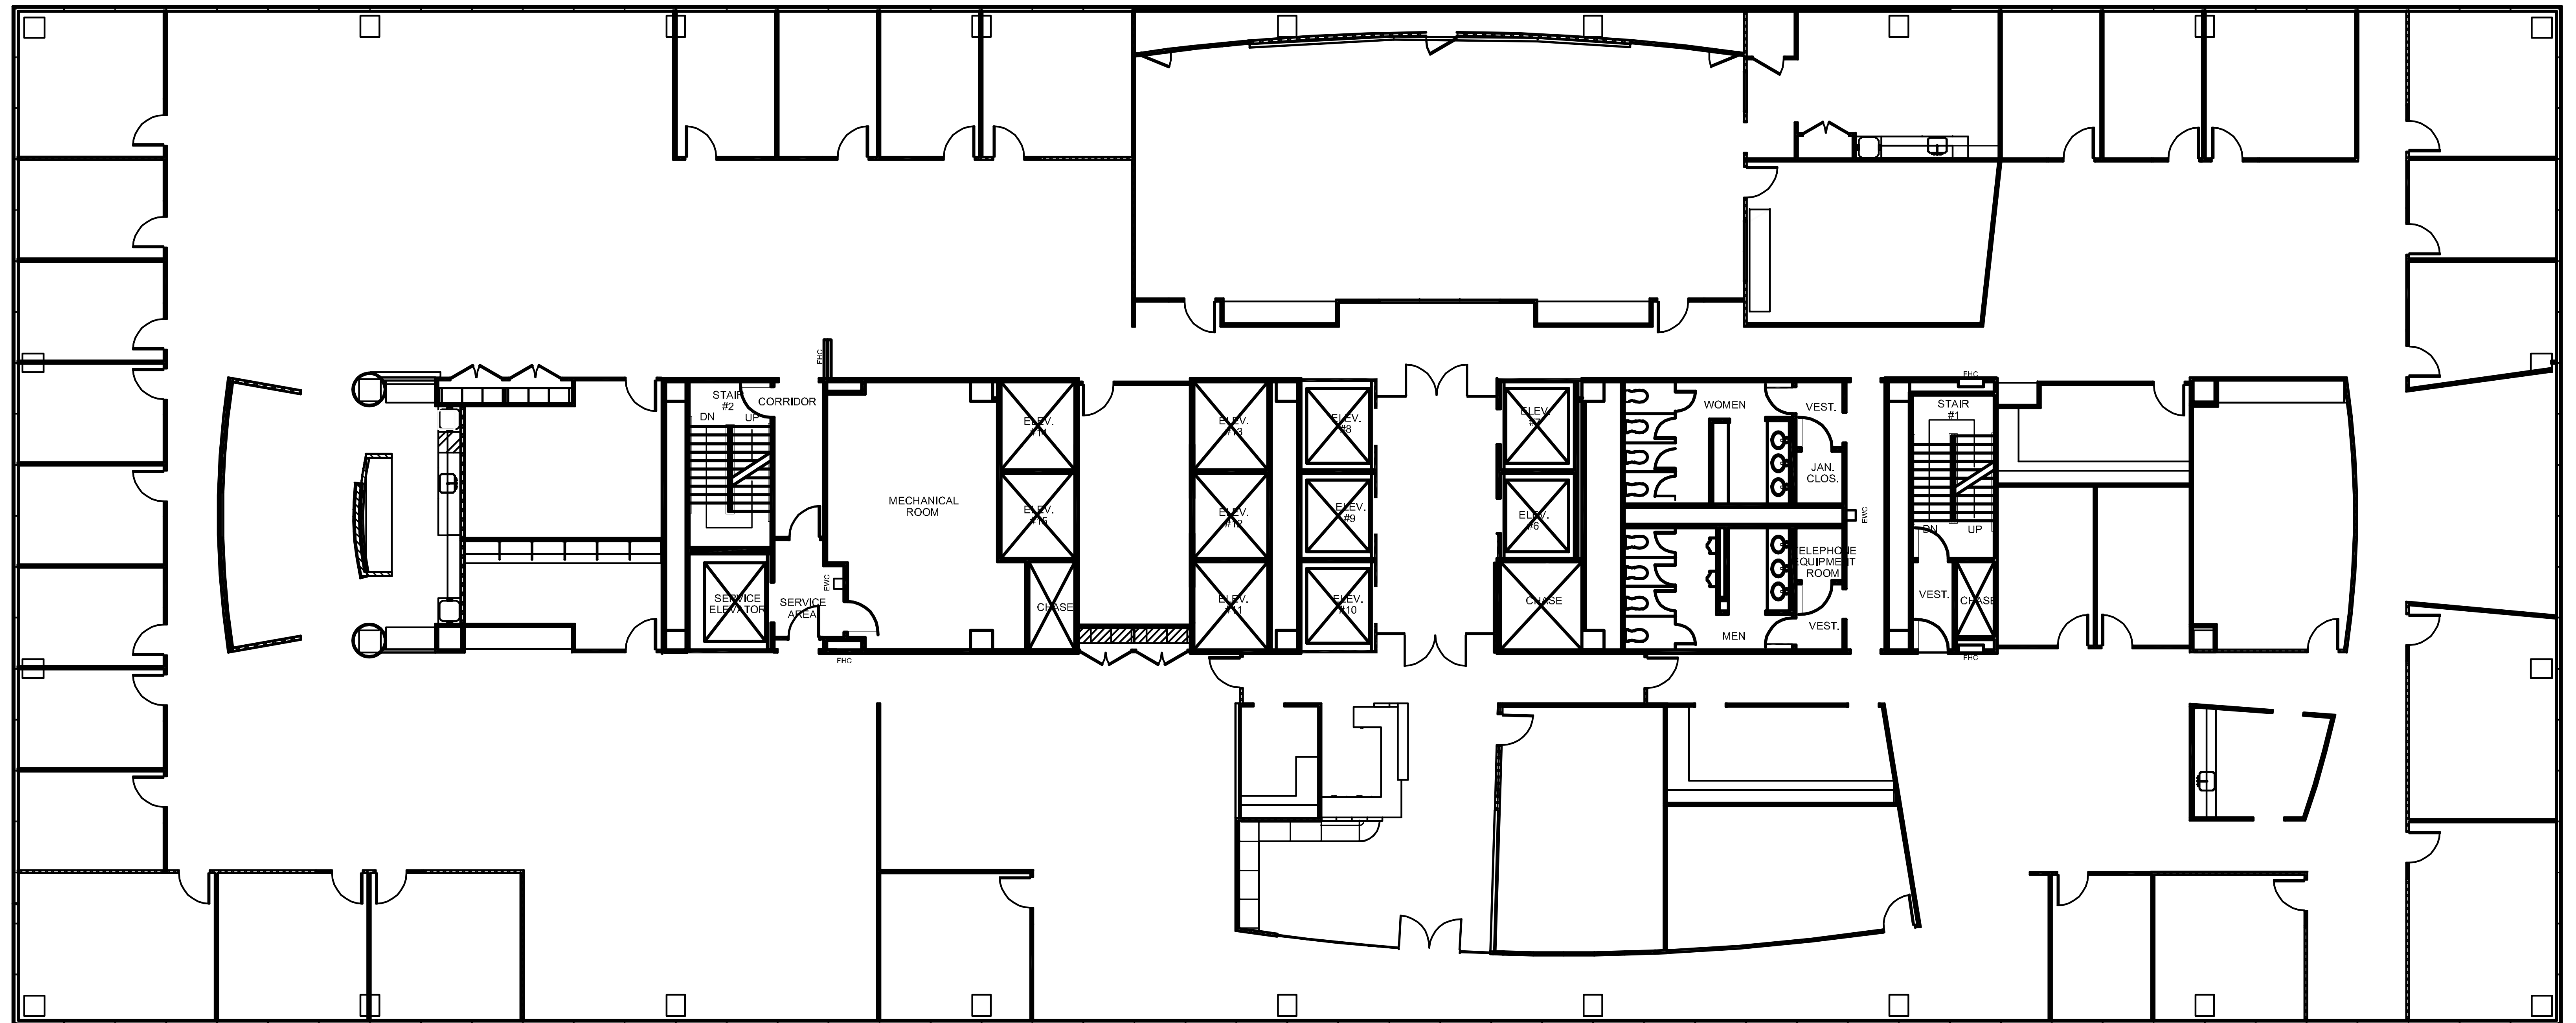

NINE

GREENWAY PLAZA

SUITE 1800 24,195 RSF

NORTH