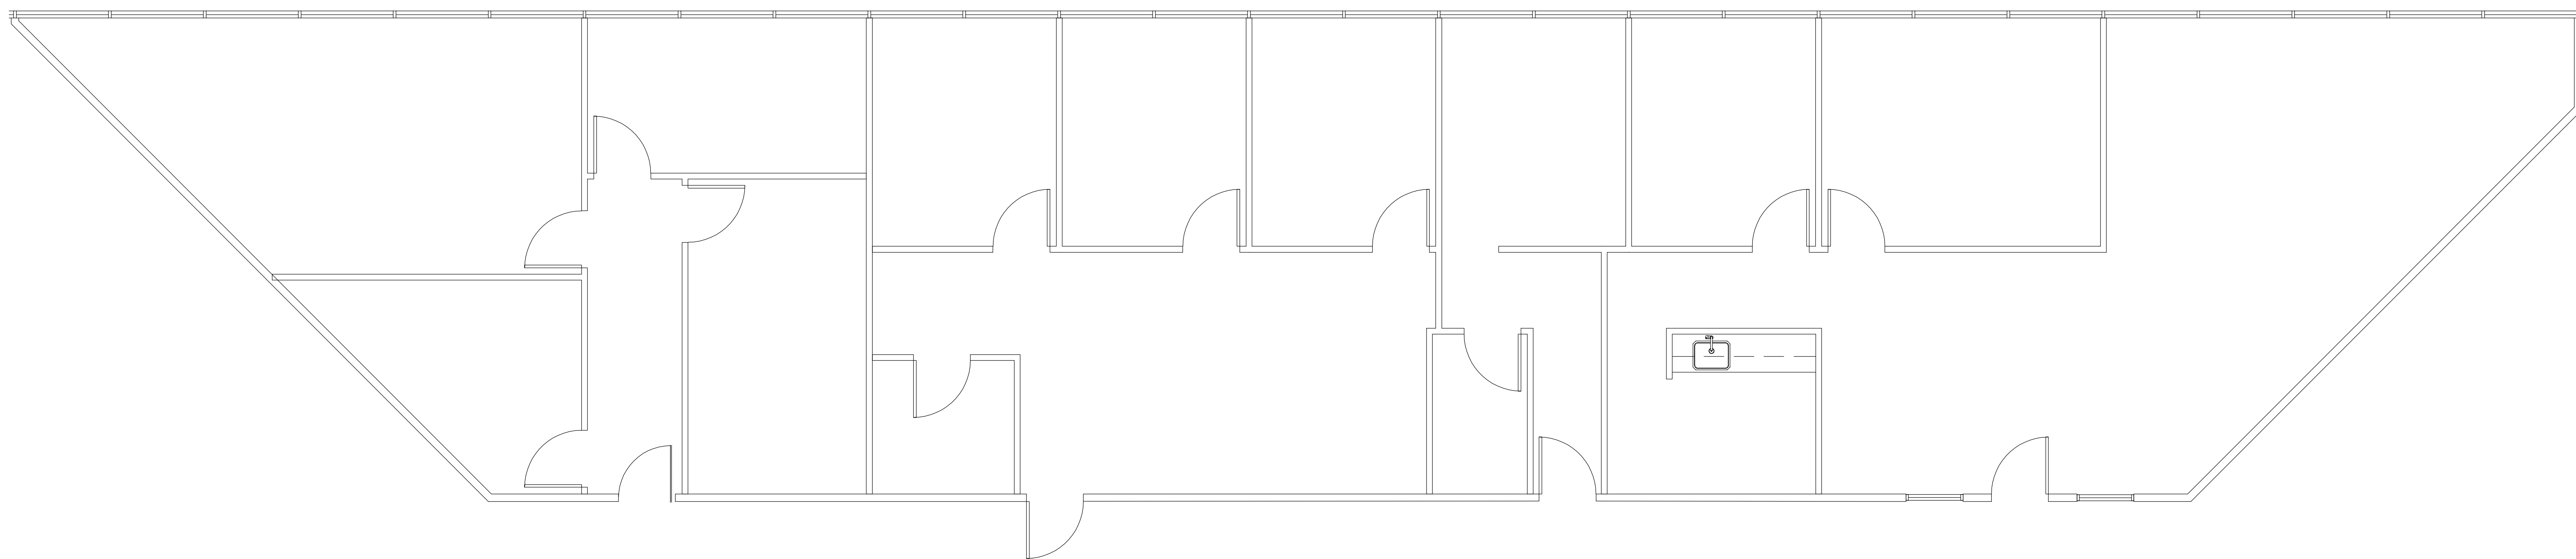

3800
BUFFALO SPEEDWAY

AT GREENWAY PLAZA

SUITE 160 3,259 RSF