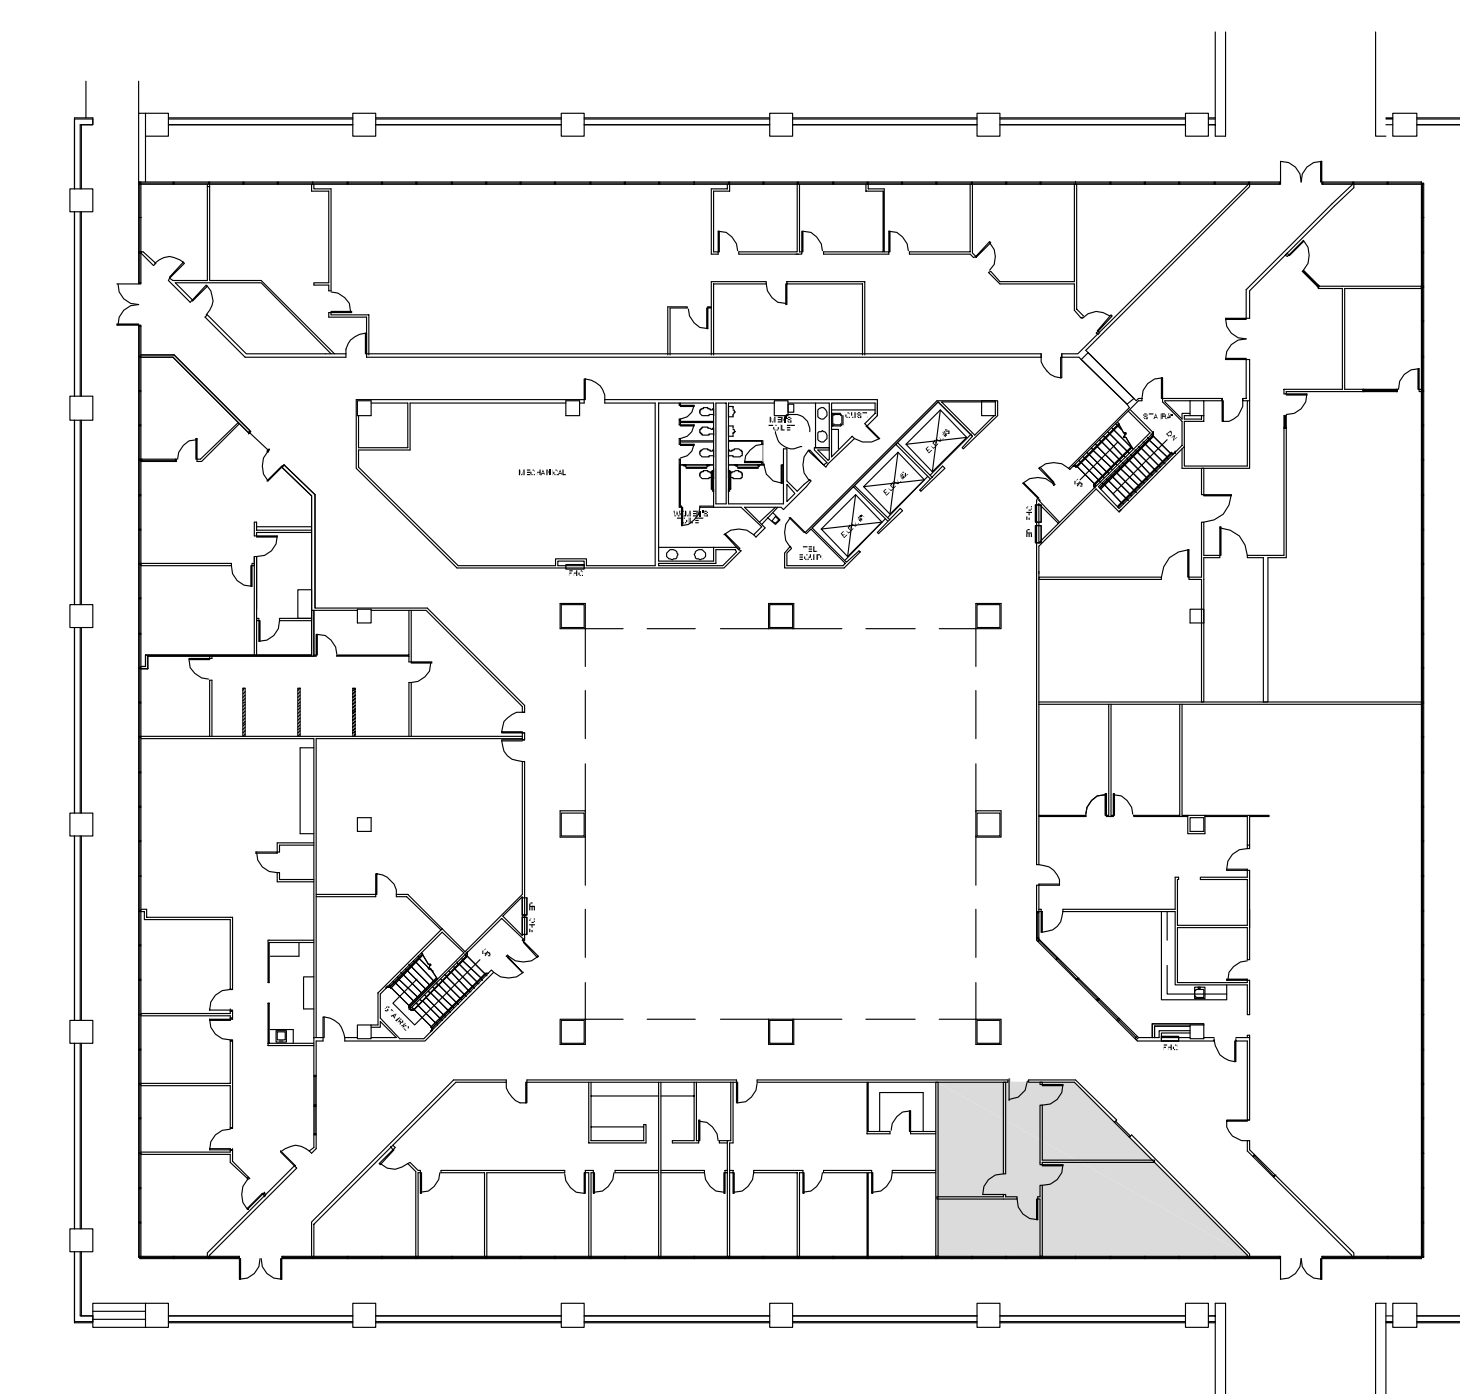

3800  
BUFFALO SPEEDWAY

AT GREENWAY PLAZA

SUITE 160 928 RSF