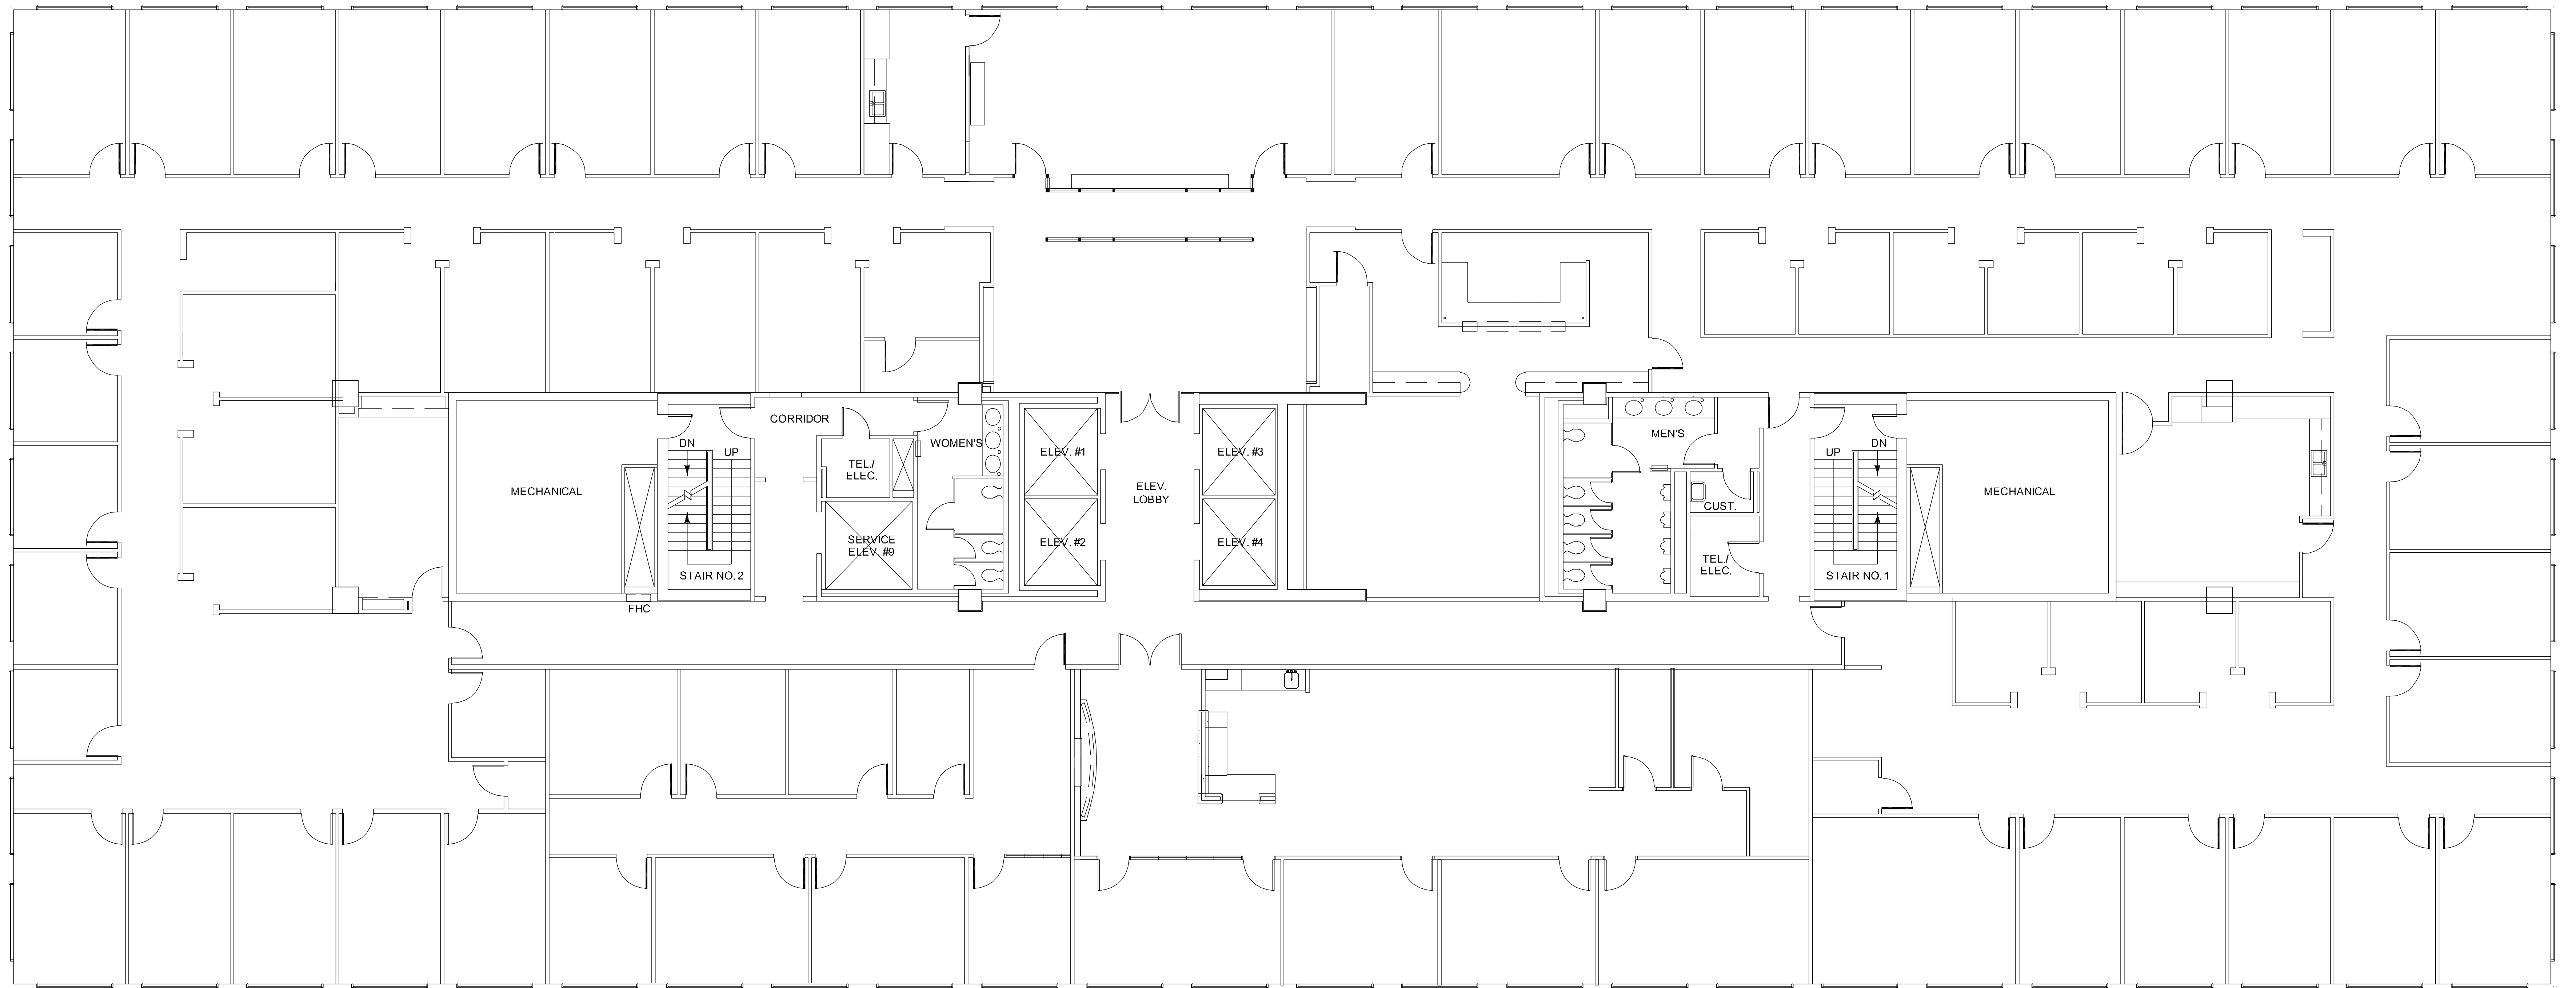

THREE

GREENWAY PLAZA

SUITE 1700 23,395 RSF