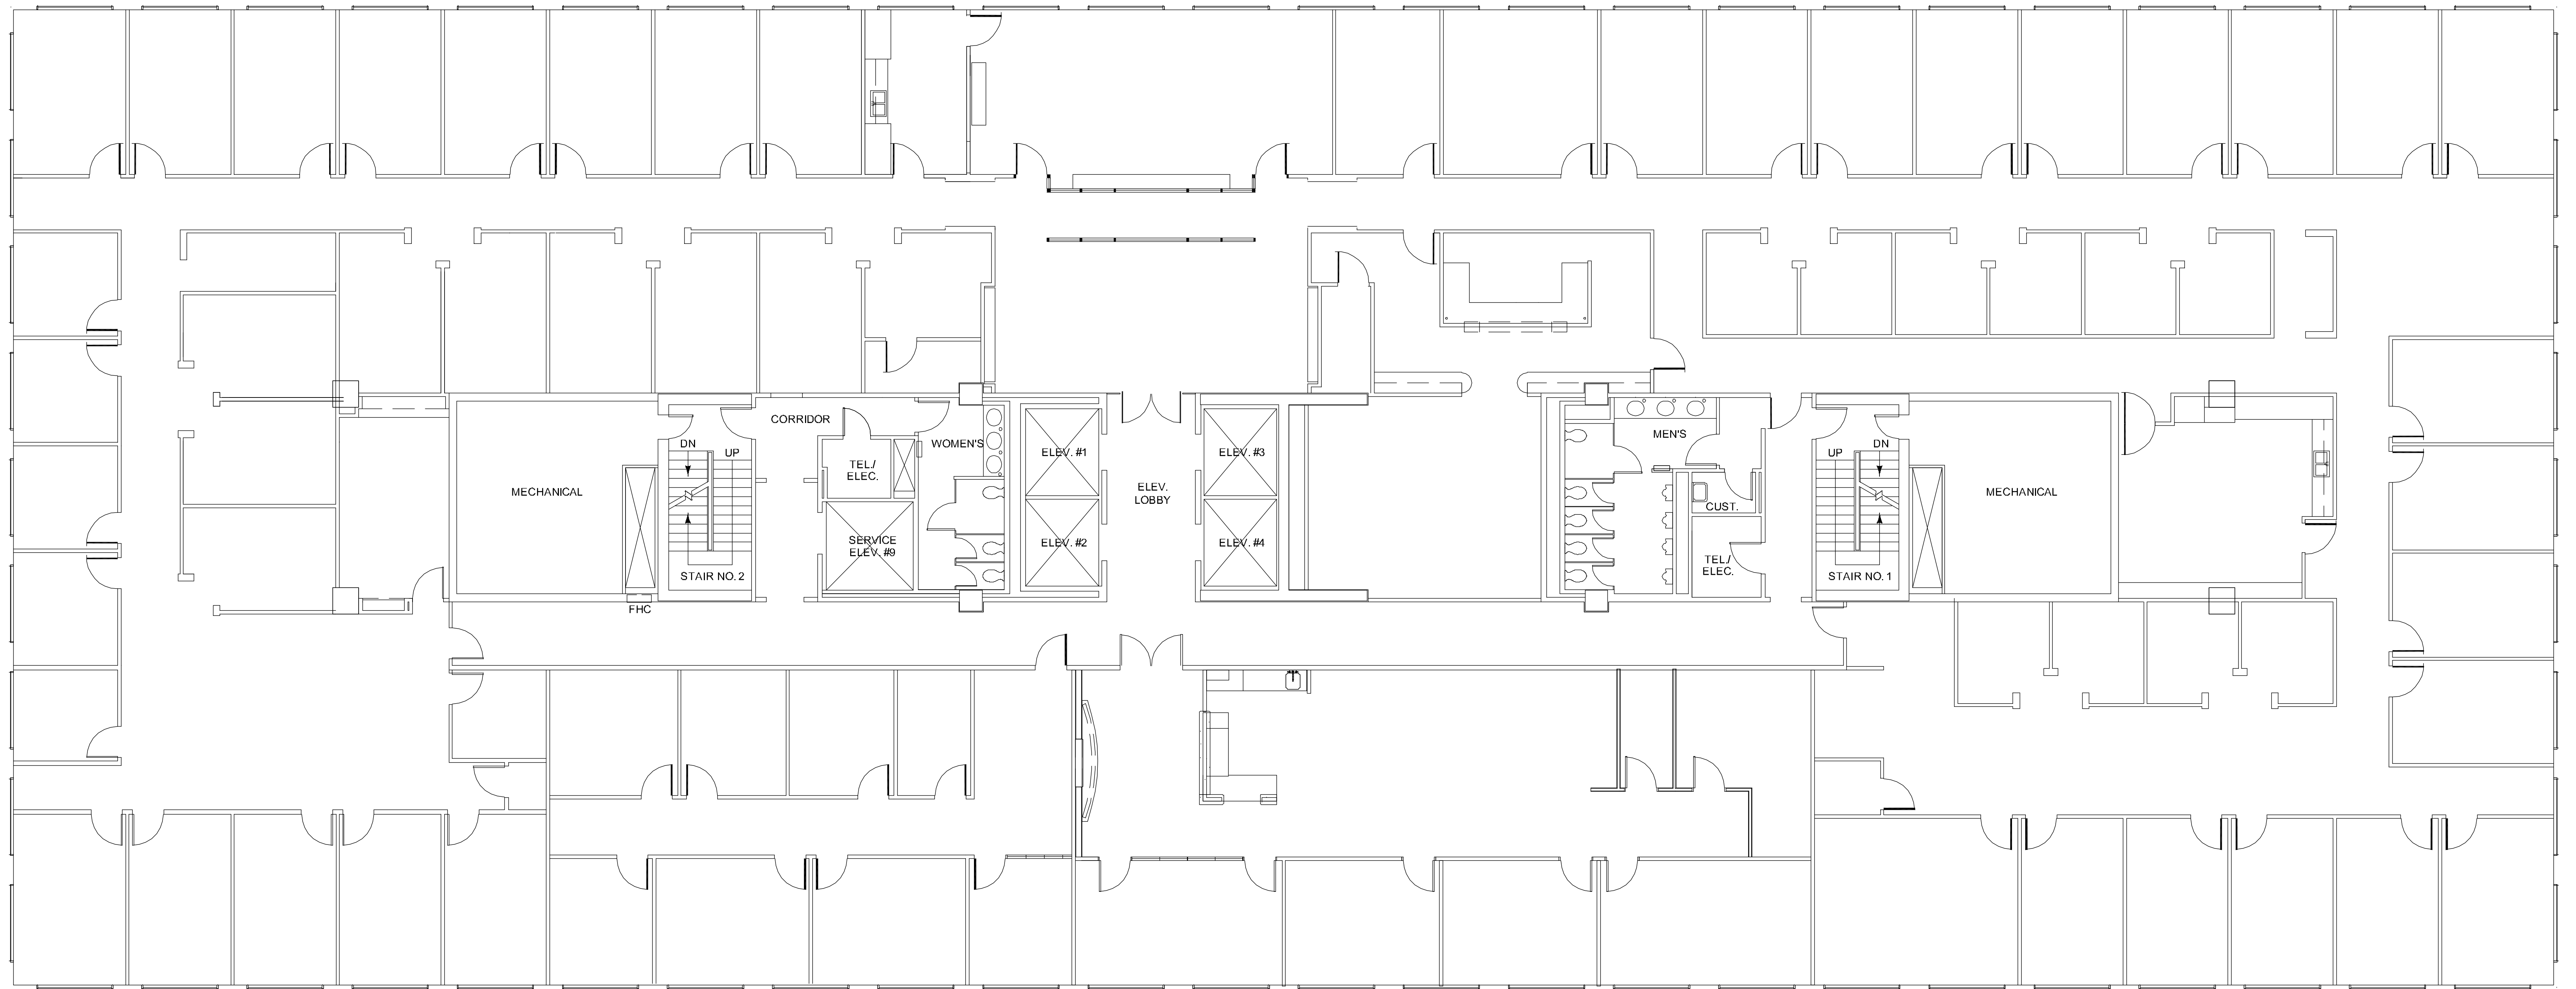

# THREE

GREENWAY PLAZA

SUITE 1700 23,396 RSF