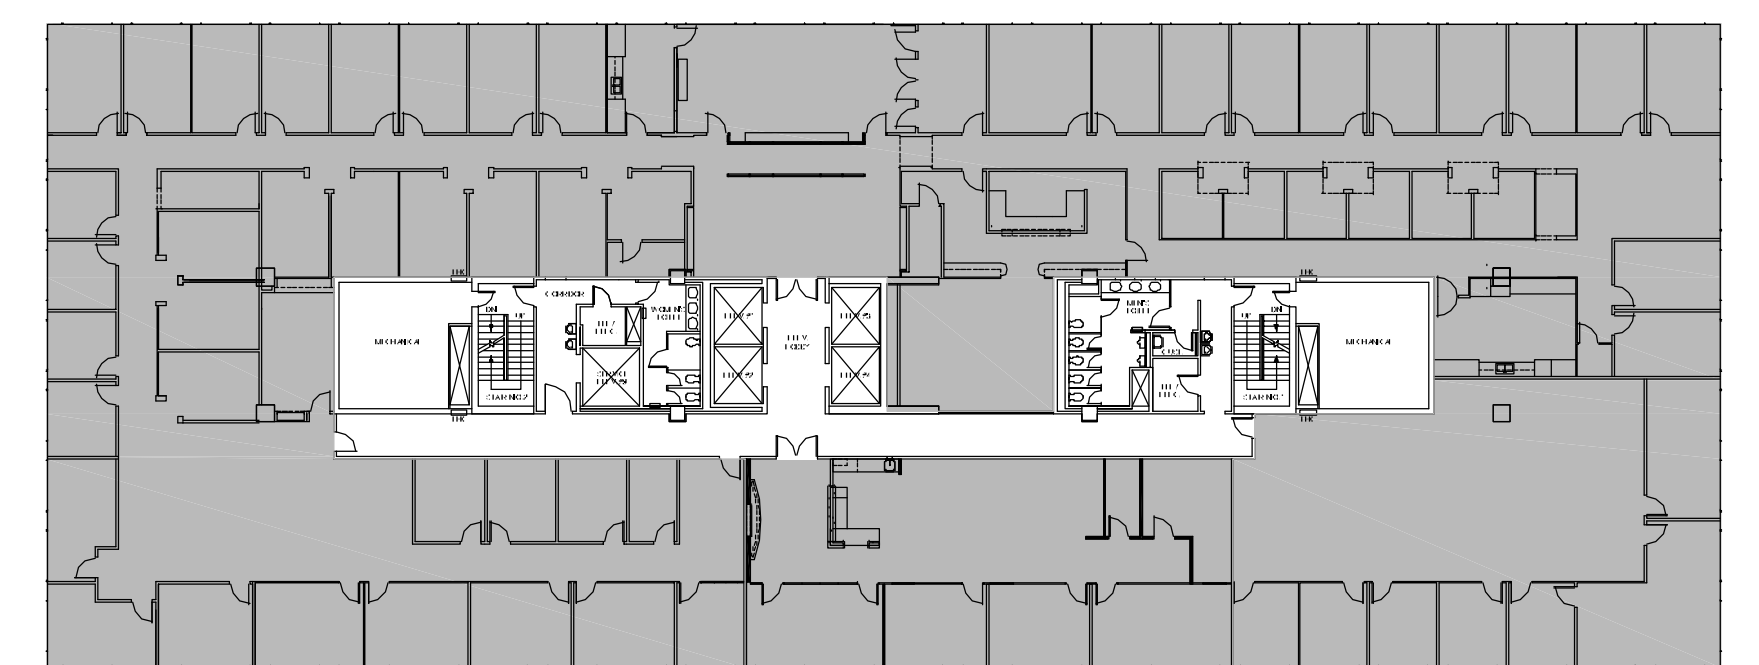

# THREE

GREENWAY PLAZA

SUITE 700 23,396 RSF

Operated by  PARKWAY 832.308.6055 | pky.com