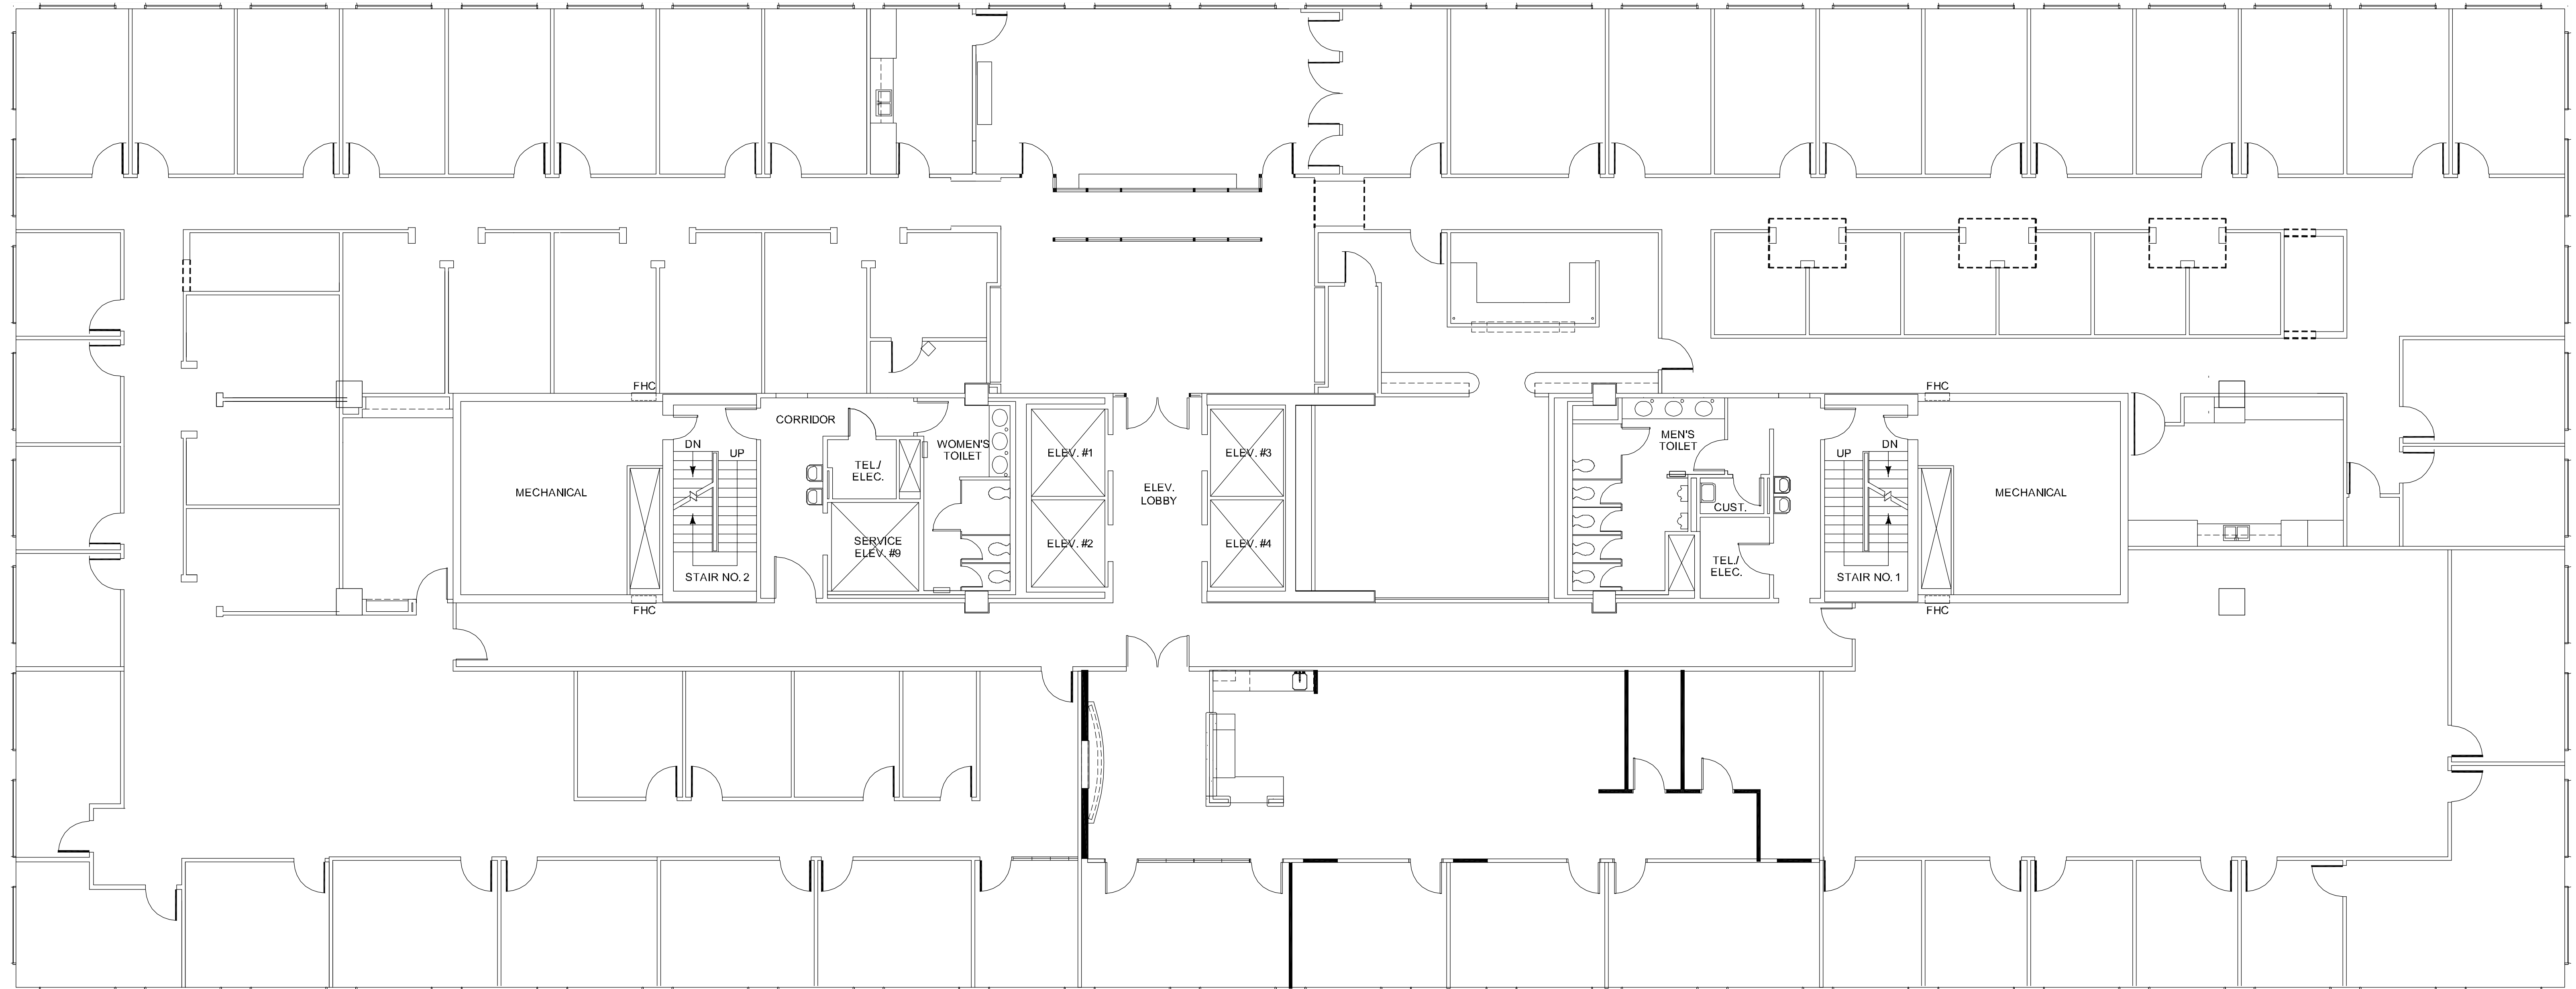

# THREE

GREENWAY PLAZA

SUITE 700 23,396 RSF

Operated by  PARKWAY 832.308.6055 | pky.com