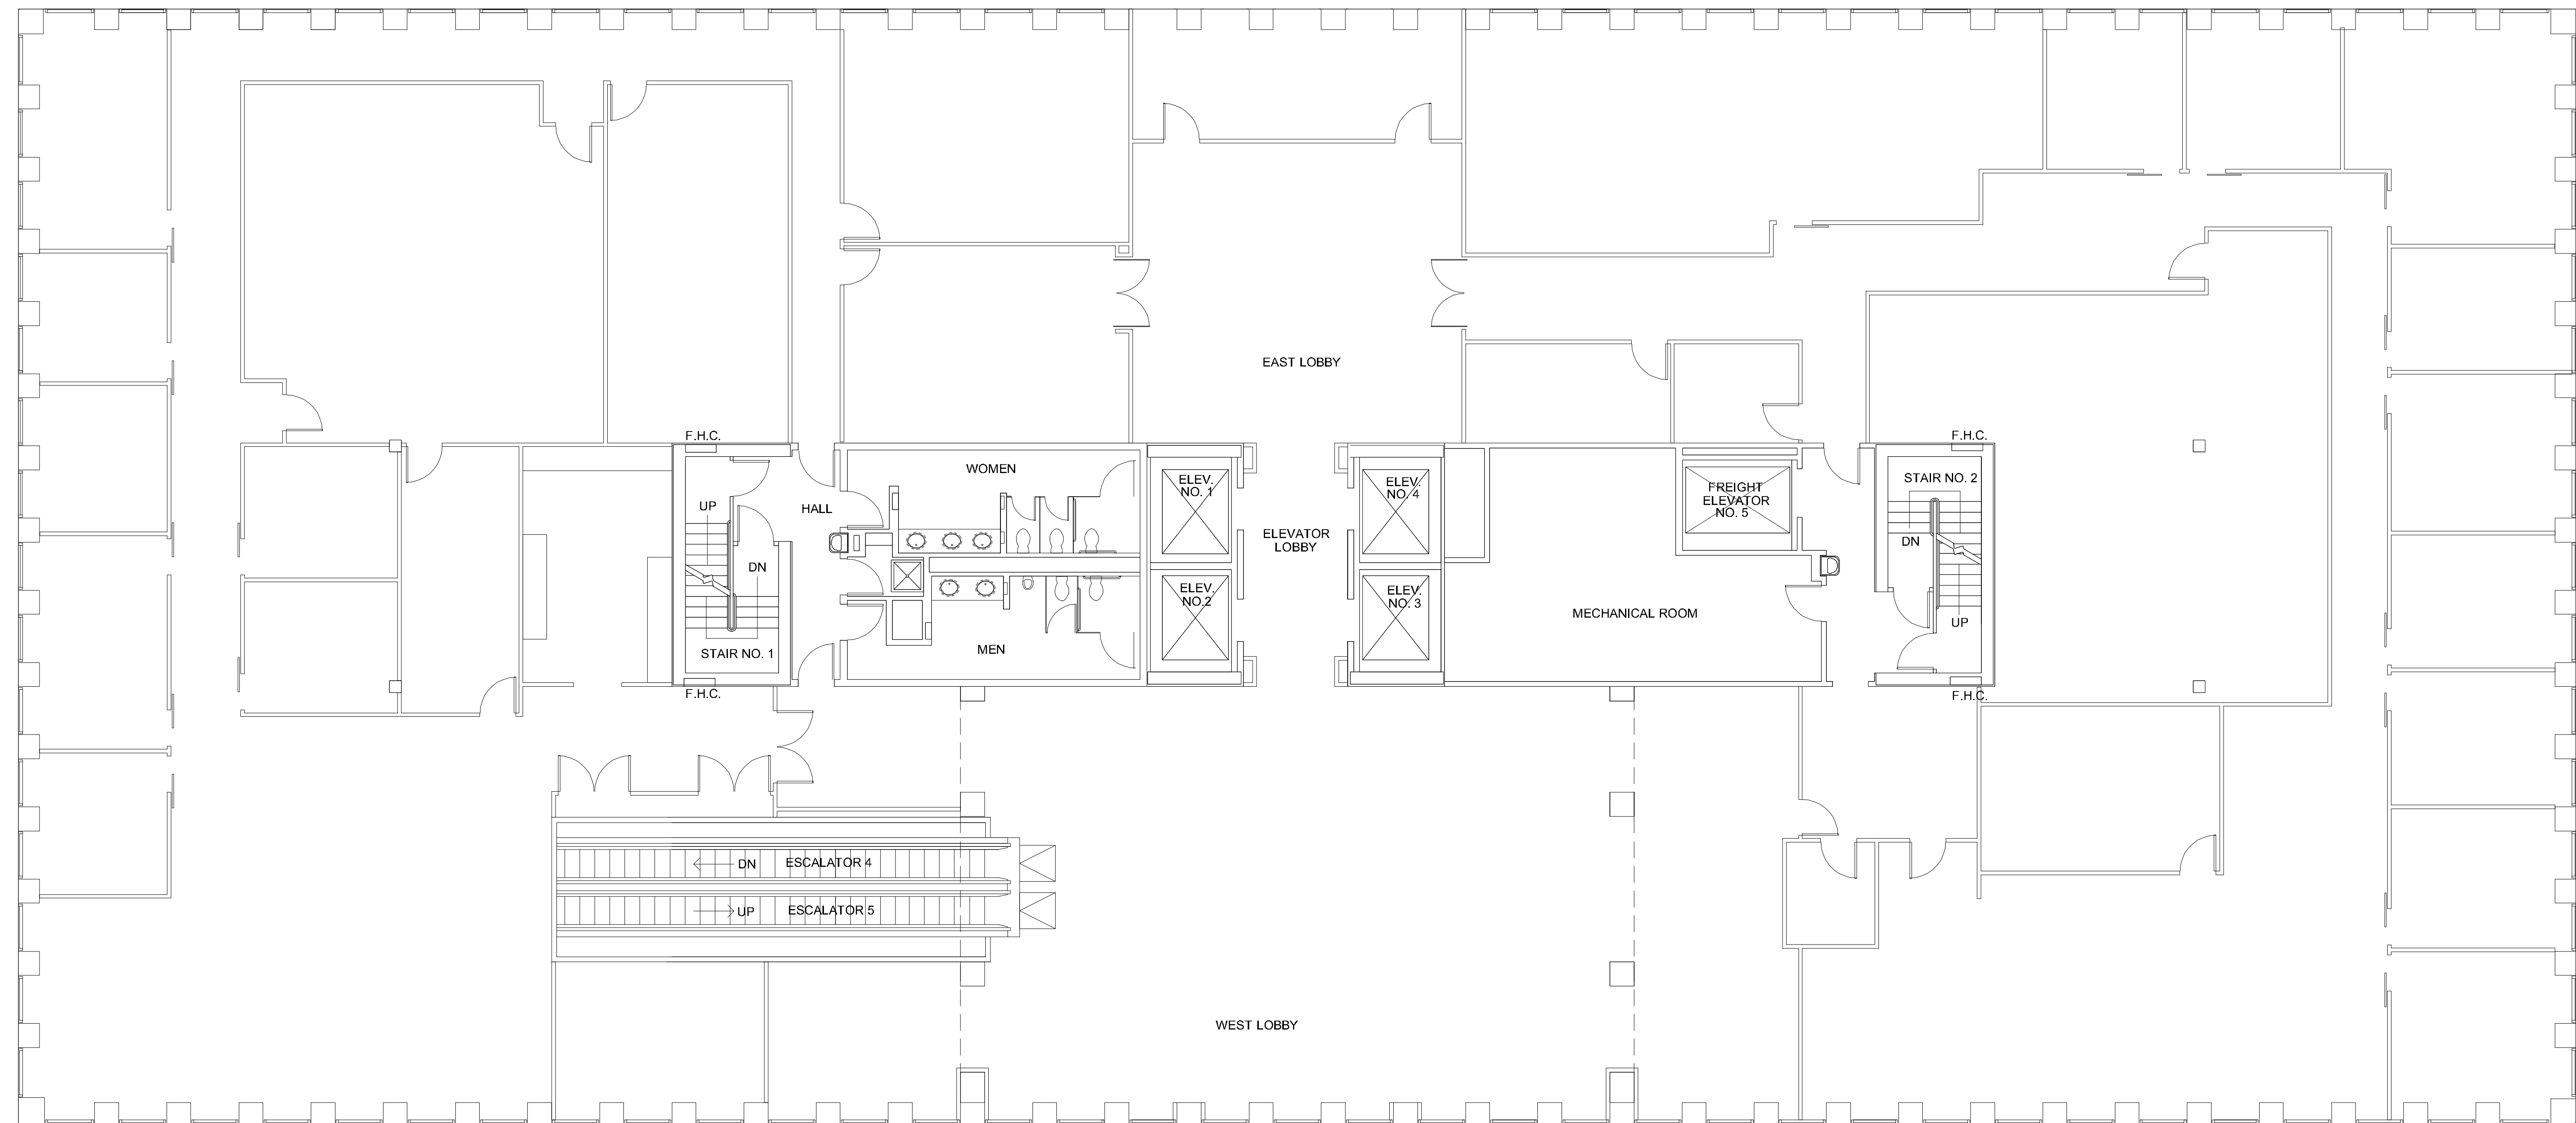

FOUR

GREENWAY PLAZA

Executive office	2
Associate office	14
Workstations	19
Conference	4
Break	1

SUITE 100 15,724 RSF

Owned & Operated by  PARKWAY 832.308.6055 | pky.com