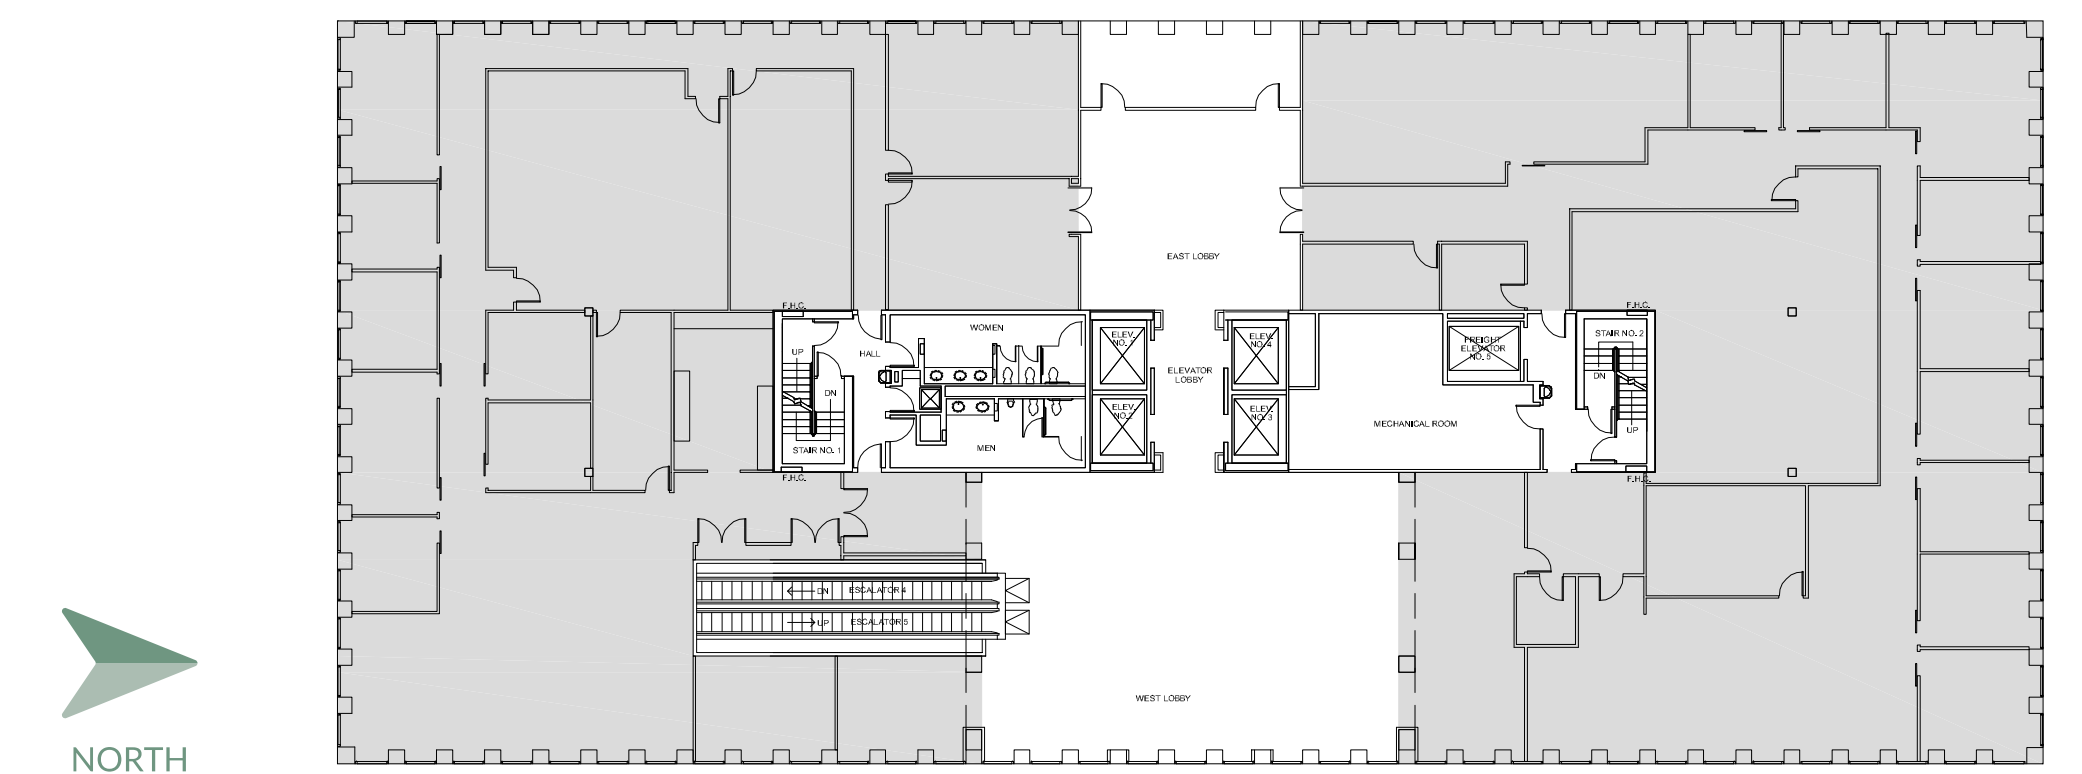

FOUR

GREENWAY PLAZA

Executive office	2
Associate office	14
Workstations	19
Conference	4
Break	1

SUITE 100 15,724 RSF

Owned & Operated by  PARKWAY 832.308.6055 | pky.com