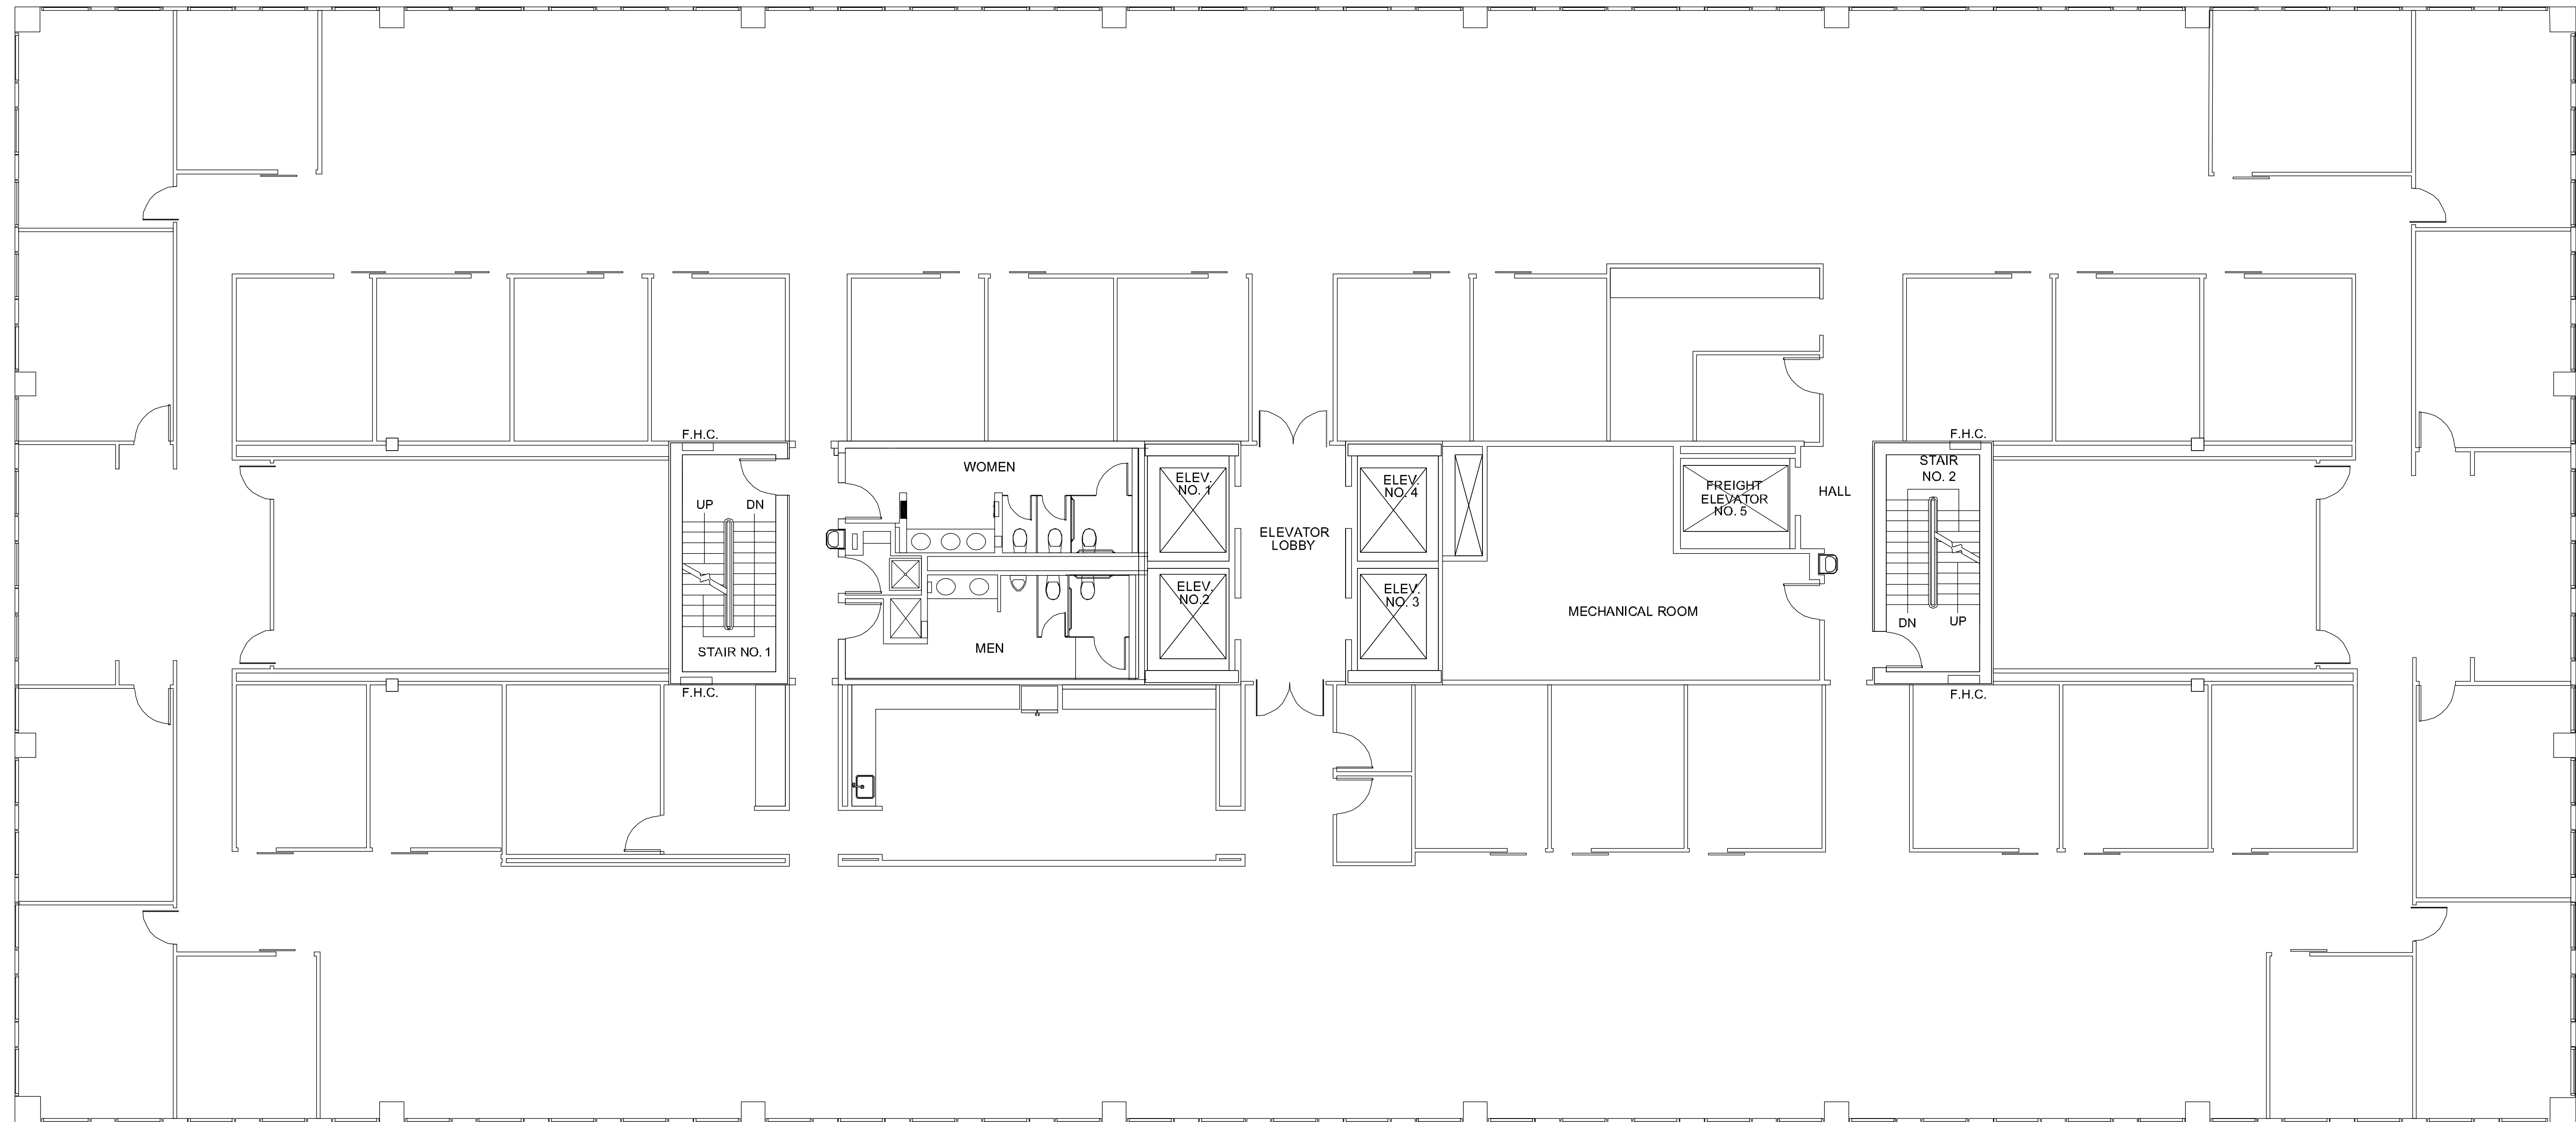

# FOUR

GREENWAY PLAZA

Executive office	9
Associate office	23
Workstations	66
Conference	2
Break	1

SUITE 1000 19,778 RSF