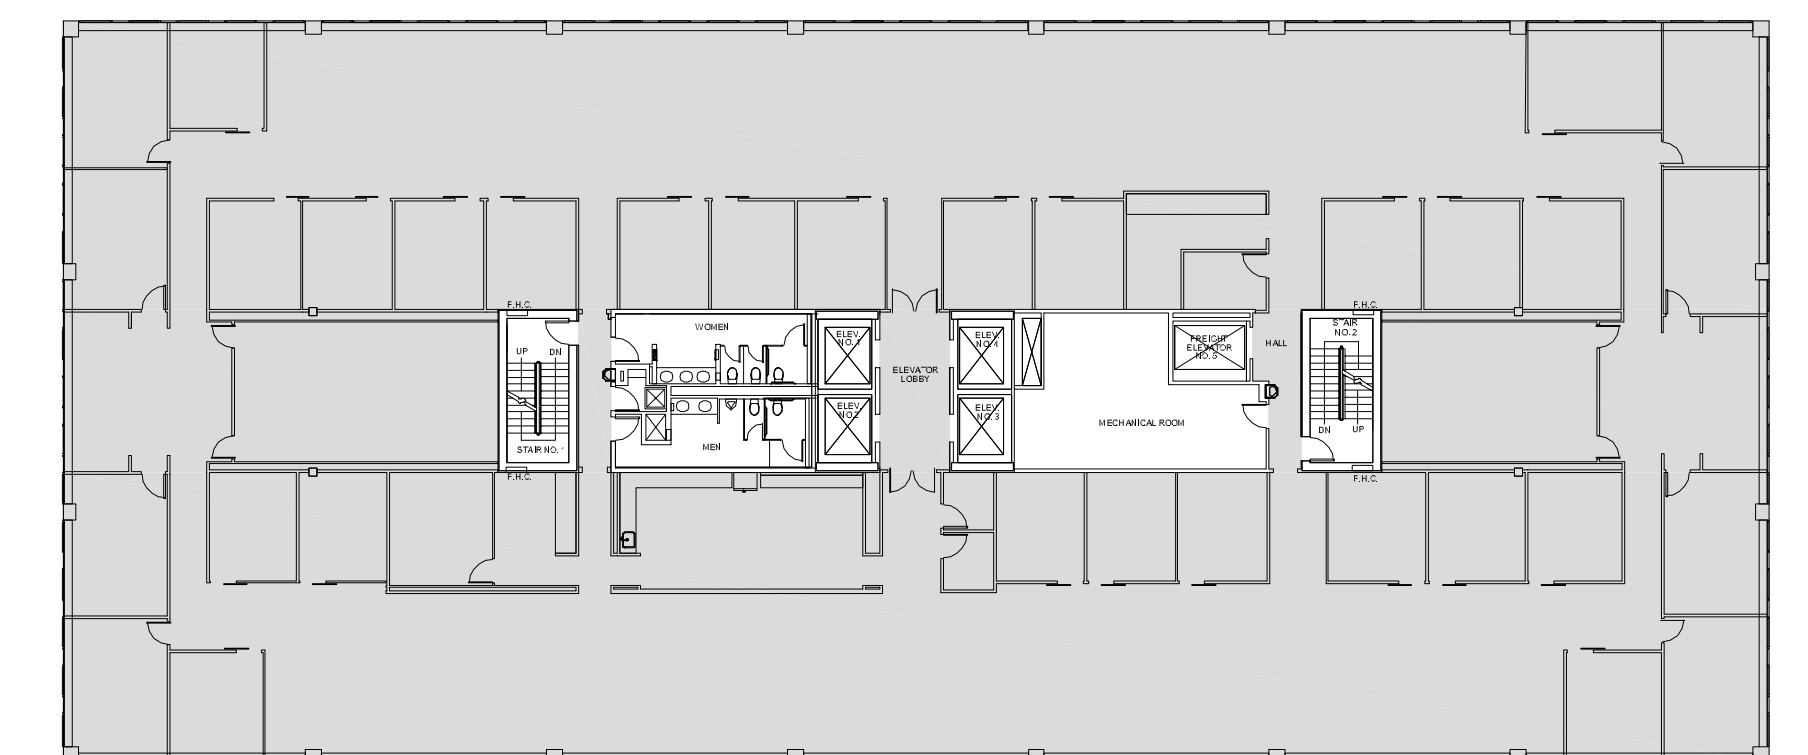

# FOUR

GREENWAY PLAZA

|                  |    |
|------------------|----|
| Executive office | 9  |
| Associate office | 23 |
| Workstations     | 66 |
| Conference       | 2  |
| Break            | 1  |

SUITE 1000 19,778 RSF