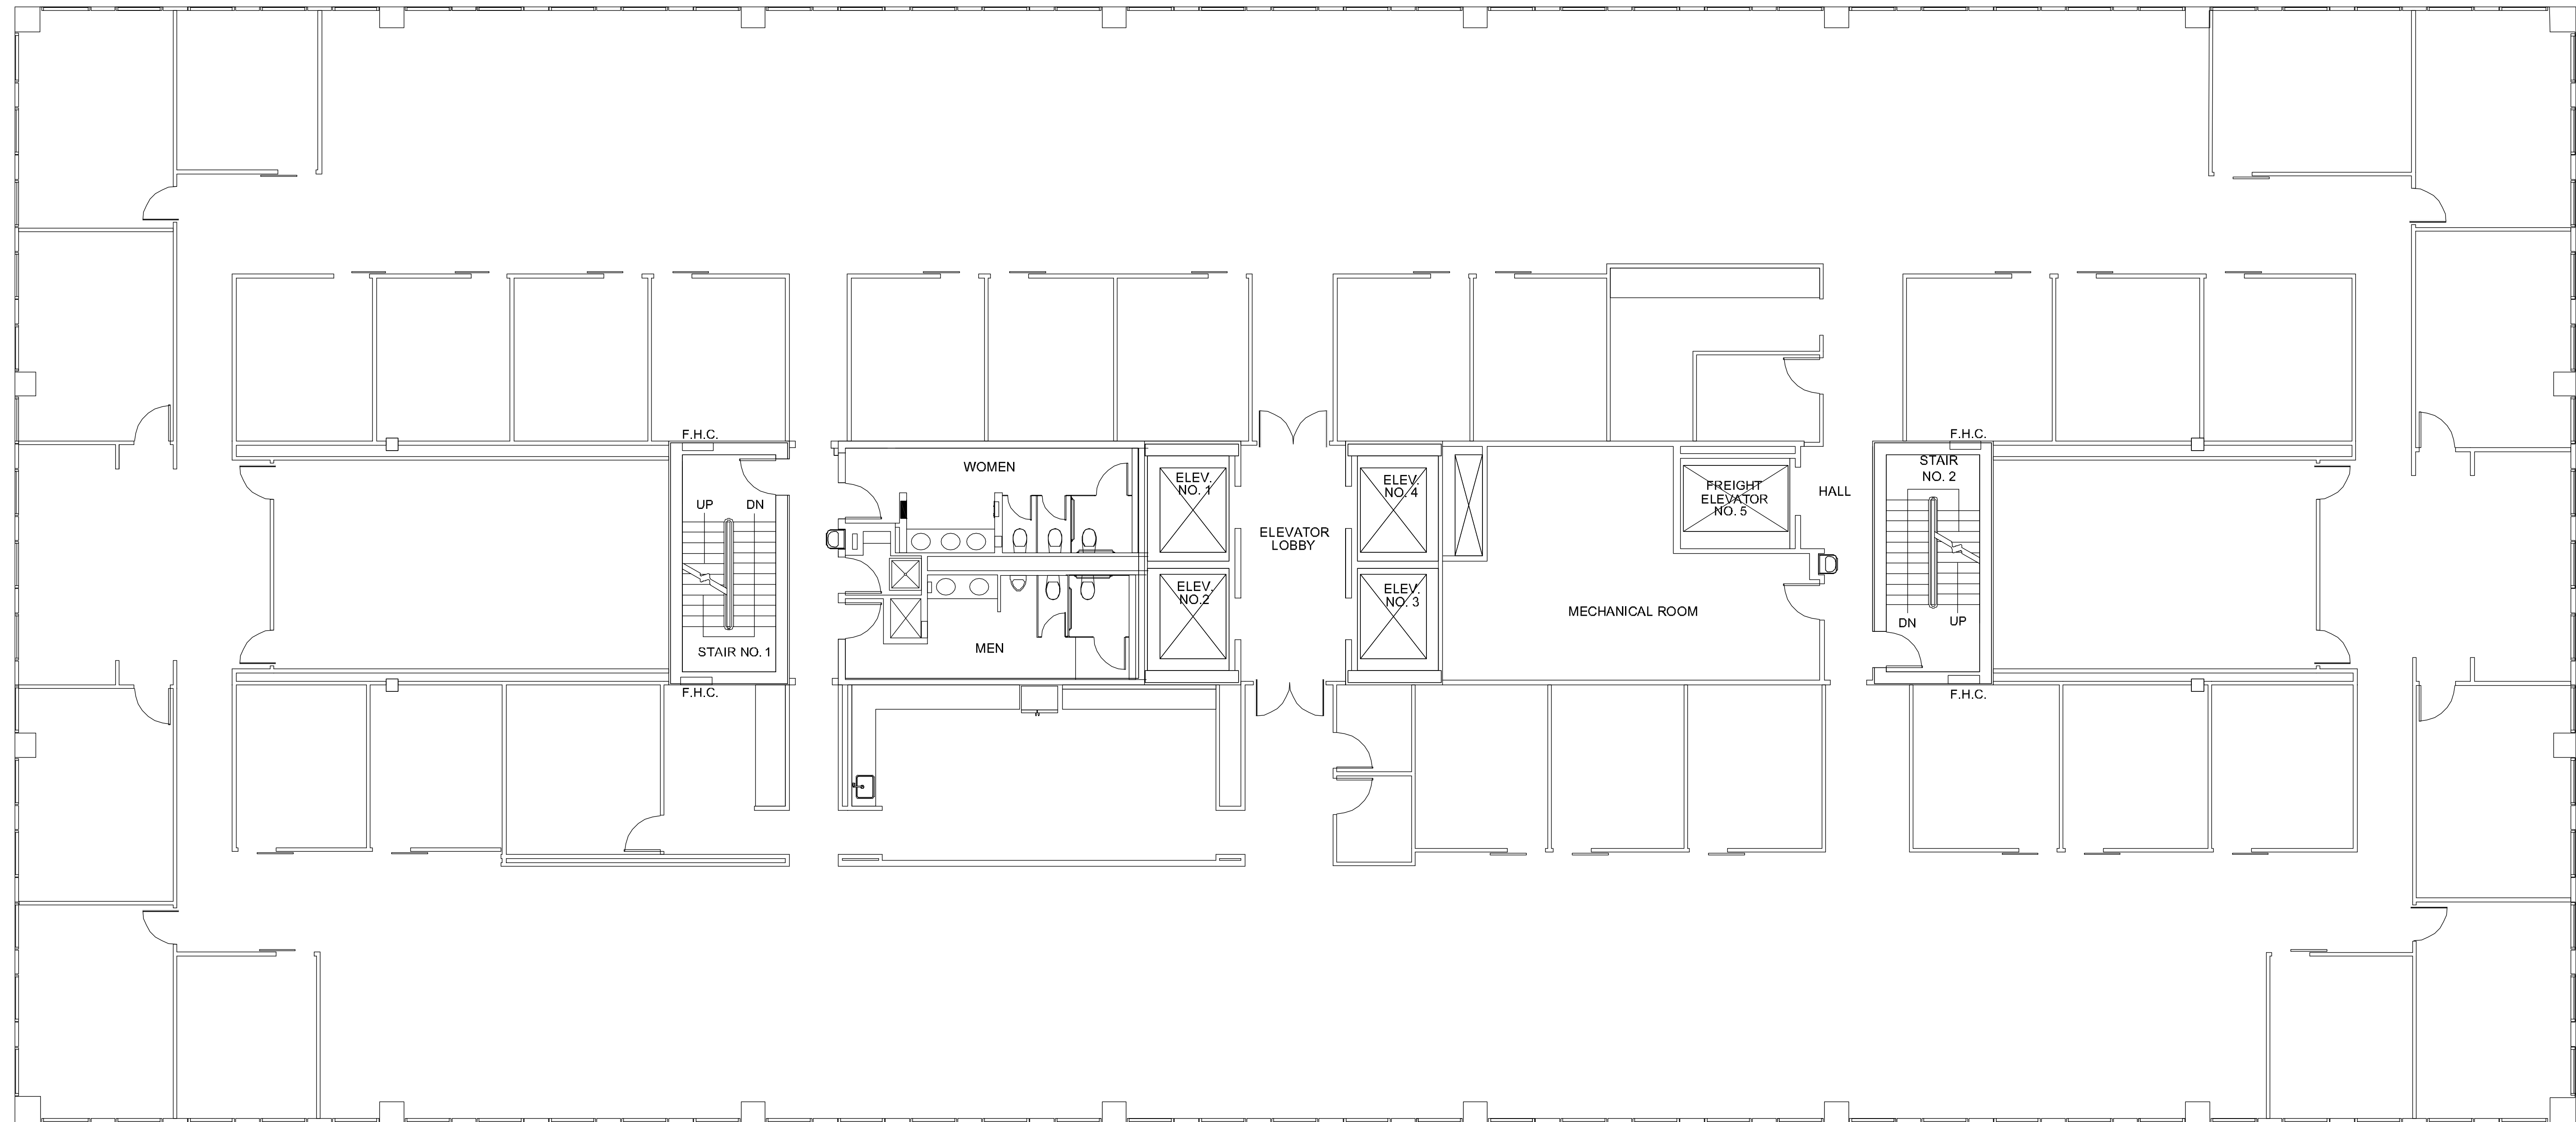

# FOUR

GREENWAY PLAZA

|                  |    |
|------------------|----|
| Executive office | 9  |
| Associate office | 23 |
| Workstations     | 66 |
| Conference       | 2  |
| Break            | 1  |

SUITE 1000 19,778 RSF