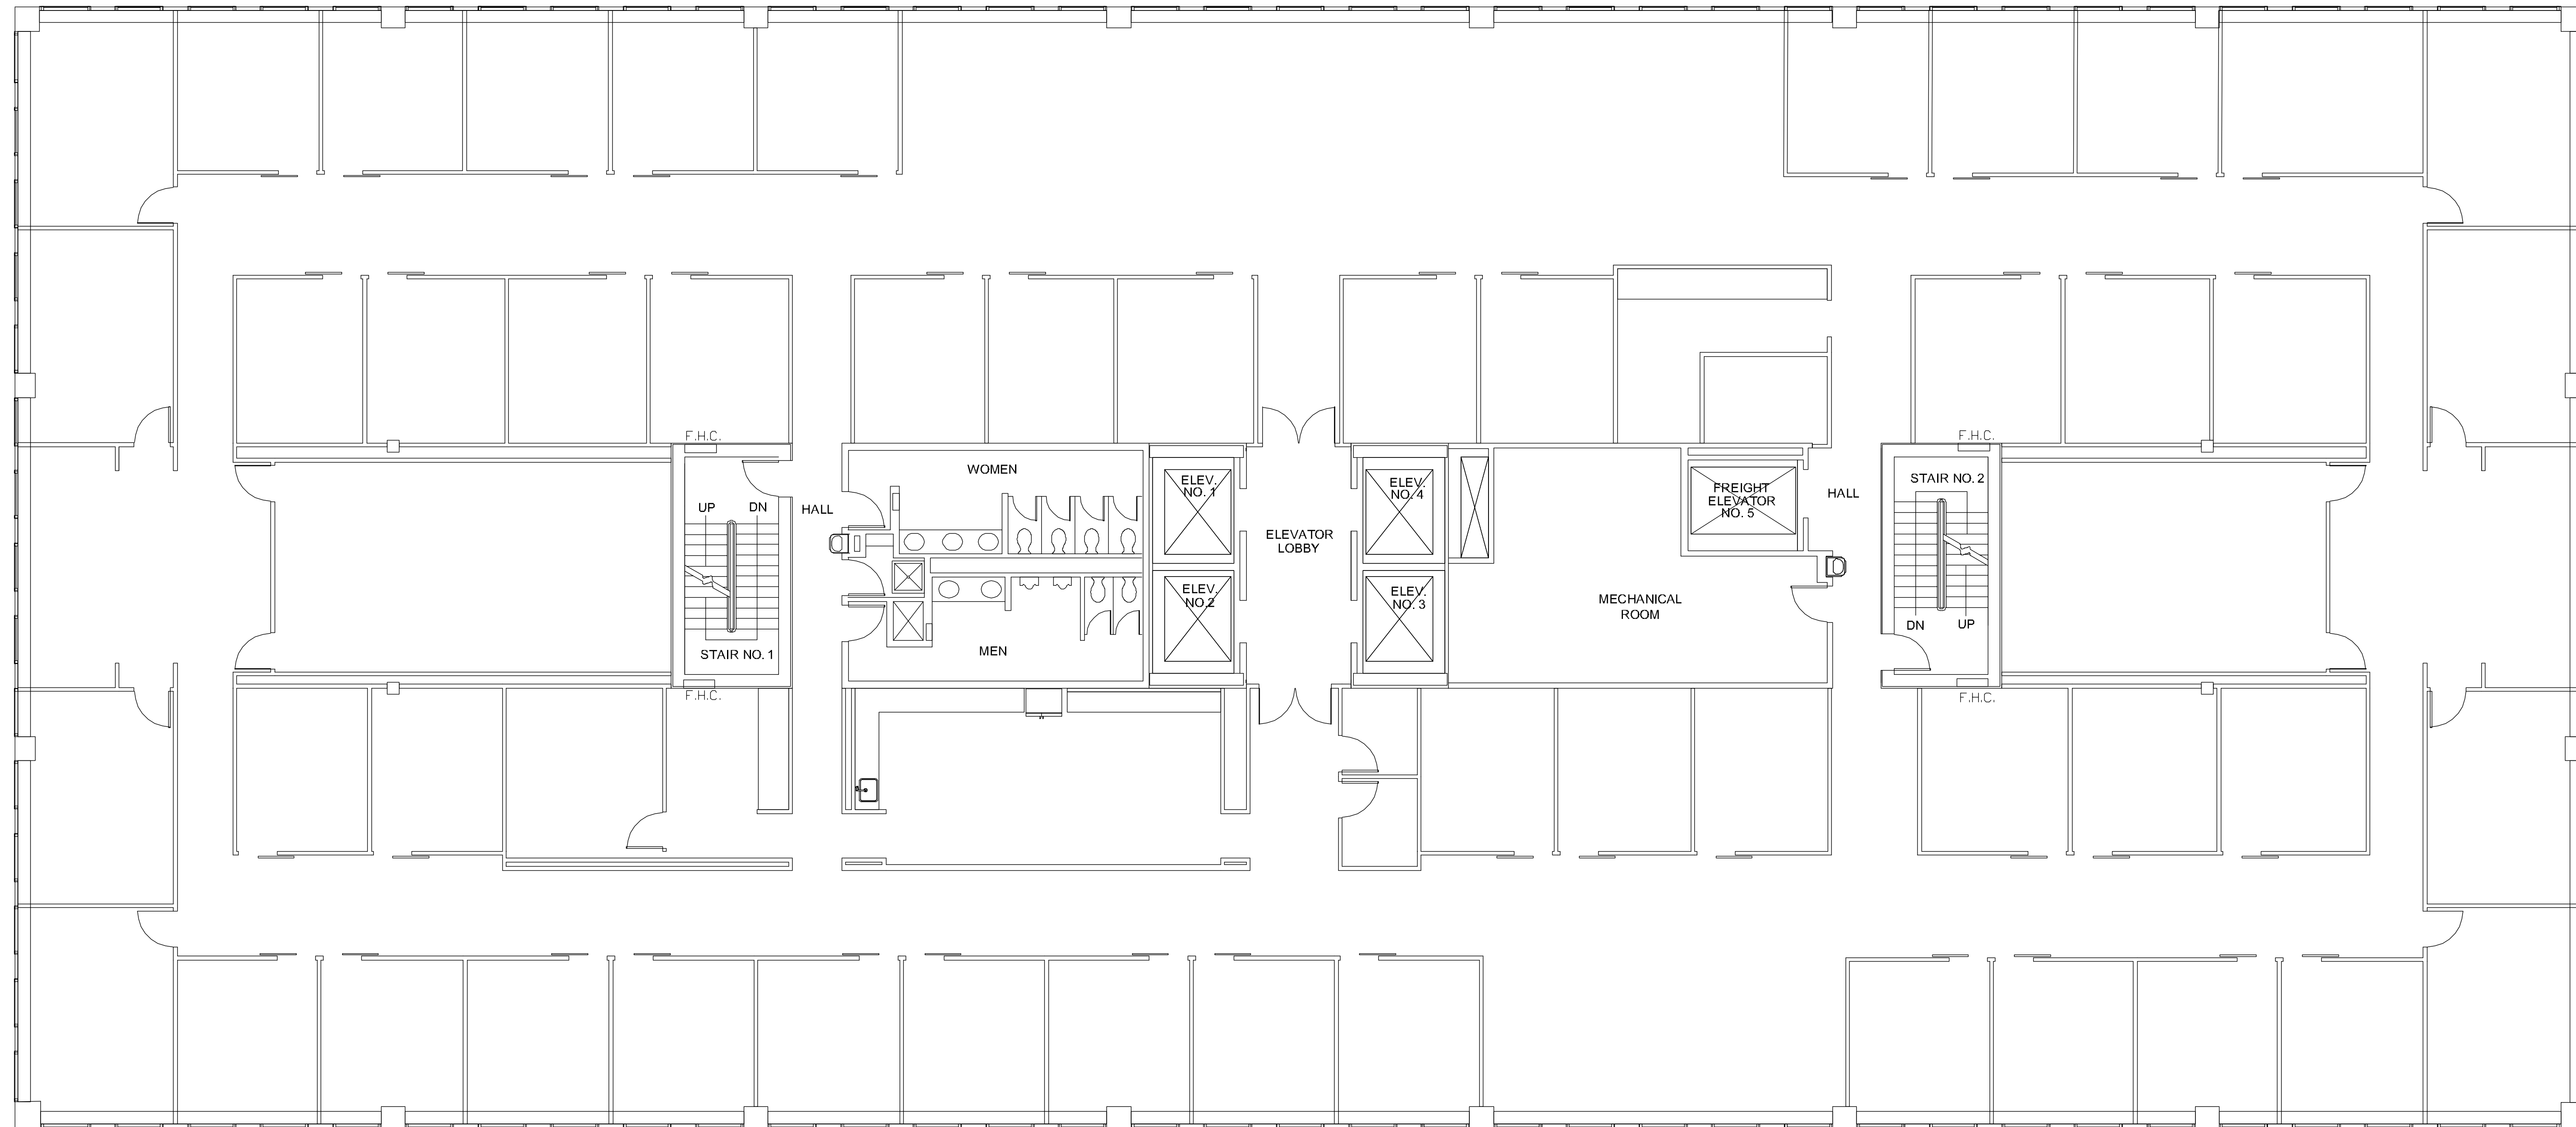

# FOUR

GREENWAY PLAZA

Executive office	9
Associate office	41
Workstations	20
Conference	2
Break	1

SUITE 1100 19,778 RSF