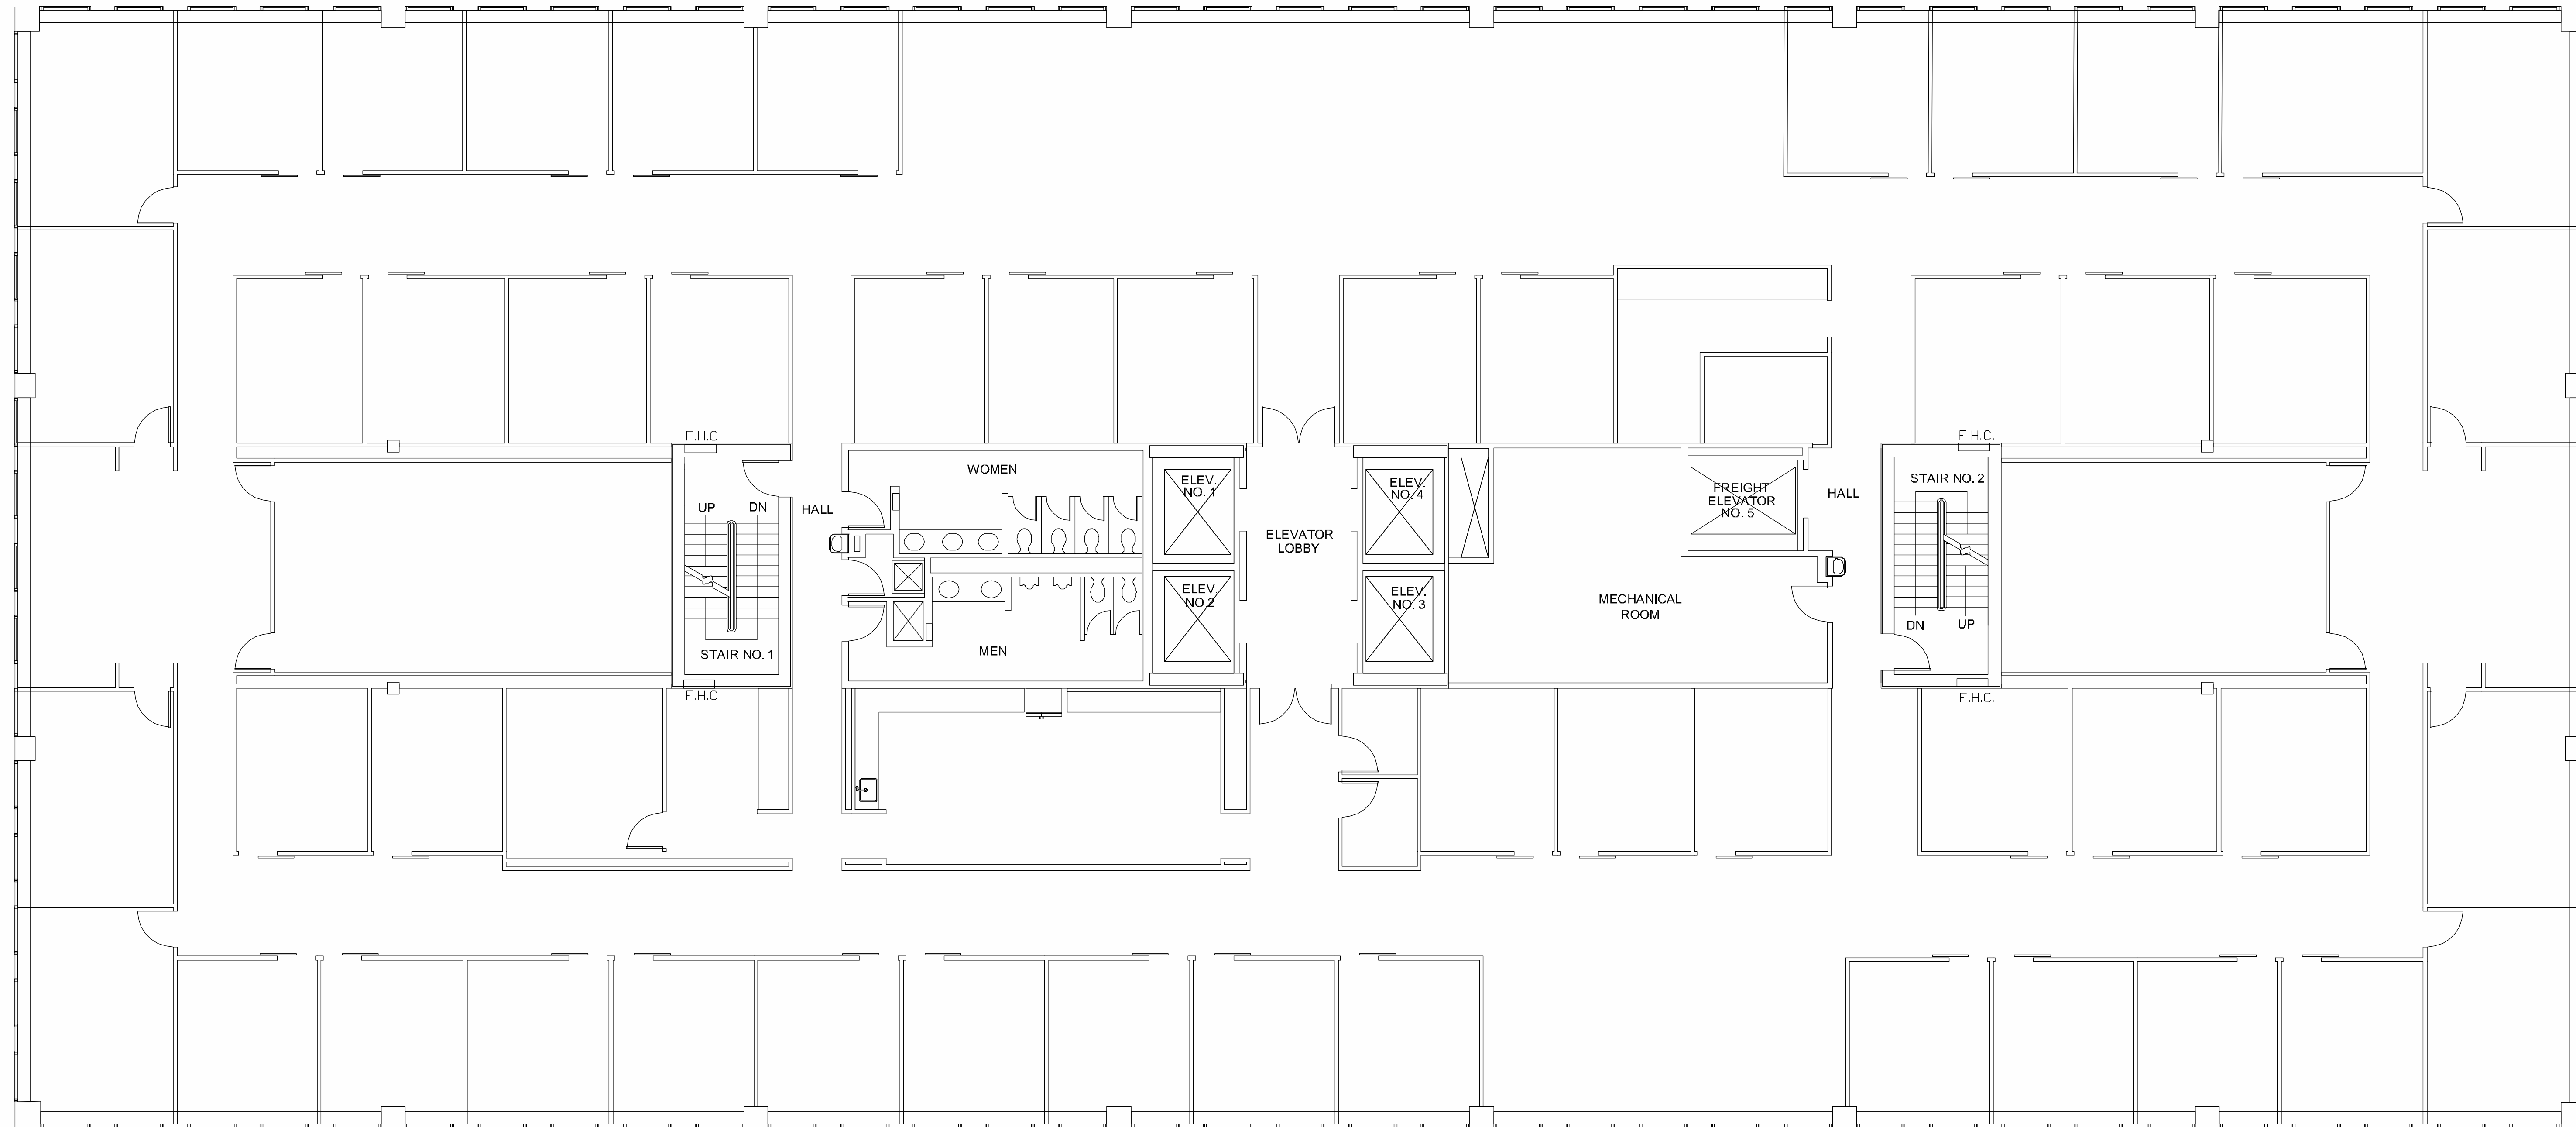

FOUR

GREENWAY PLAZA

Executive office	9
Associate office	41
Workstations	20
Conference	2
Break	1

SUITE 1100 19,778 RSF