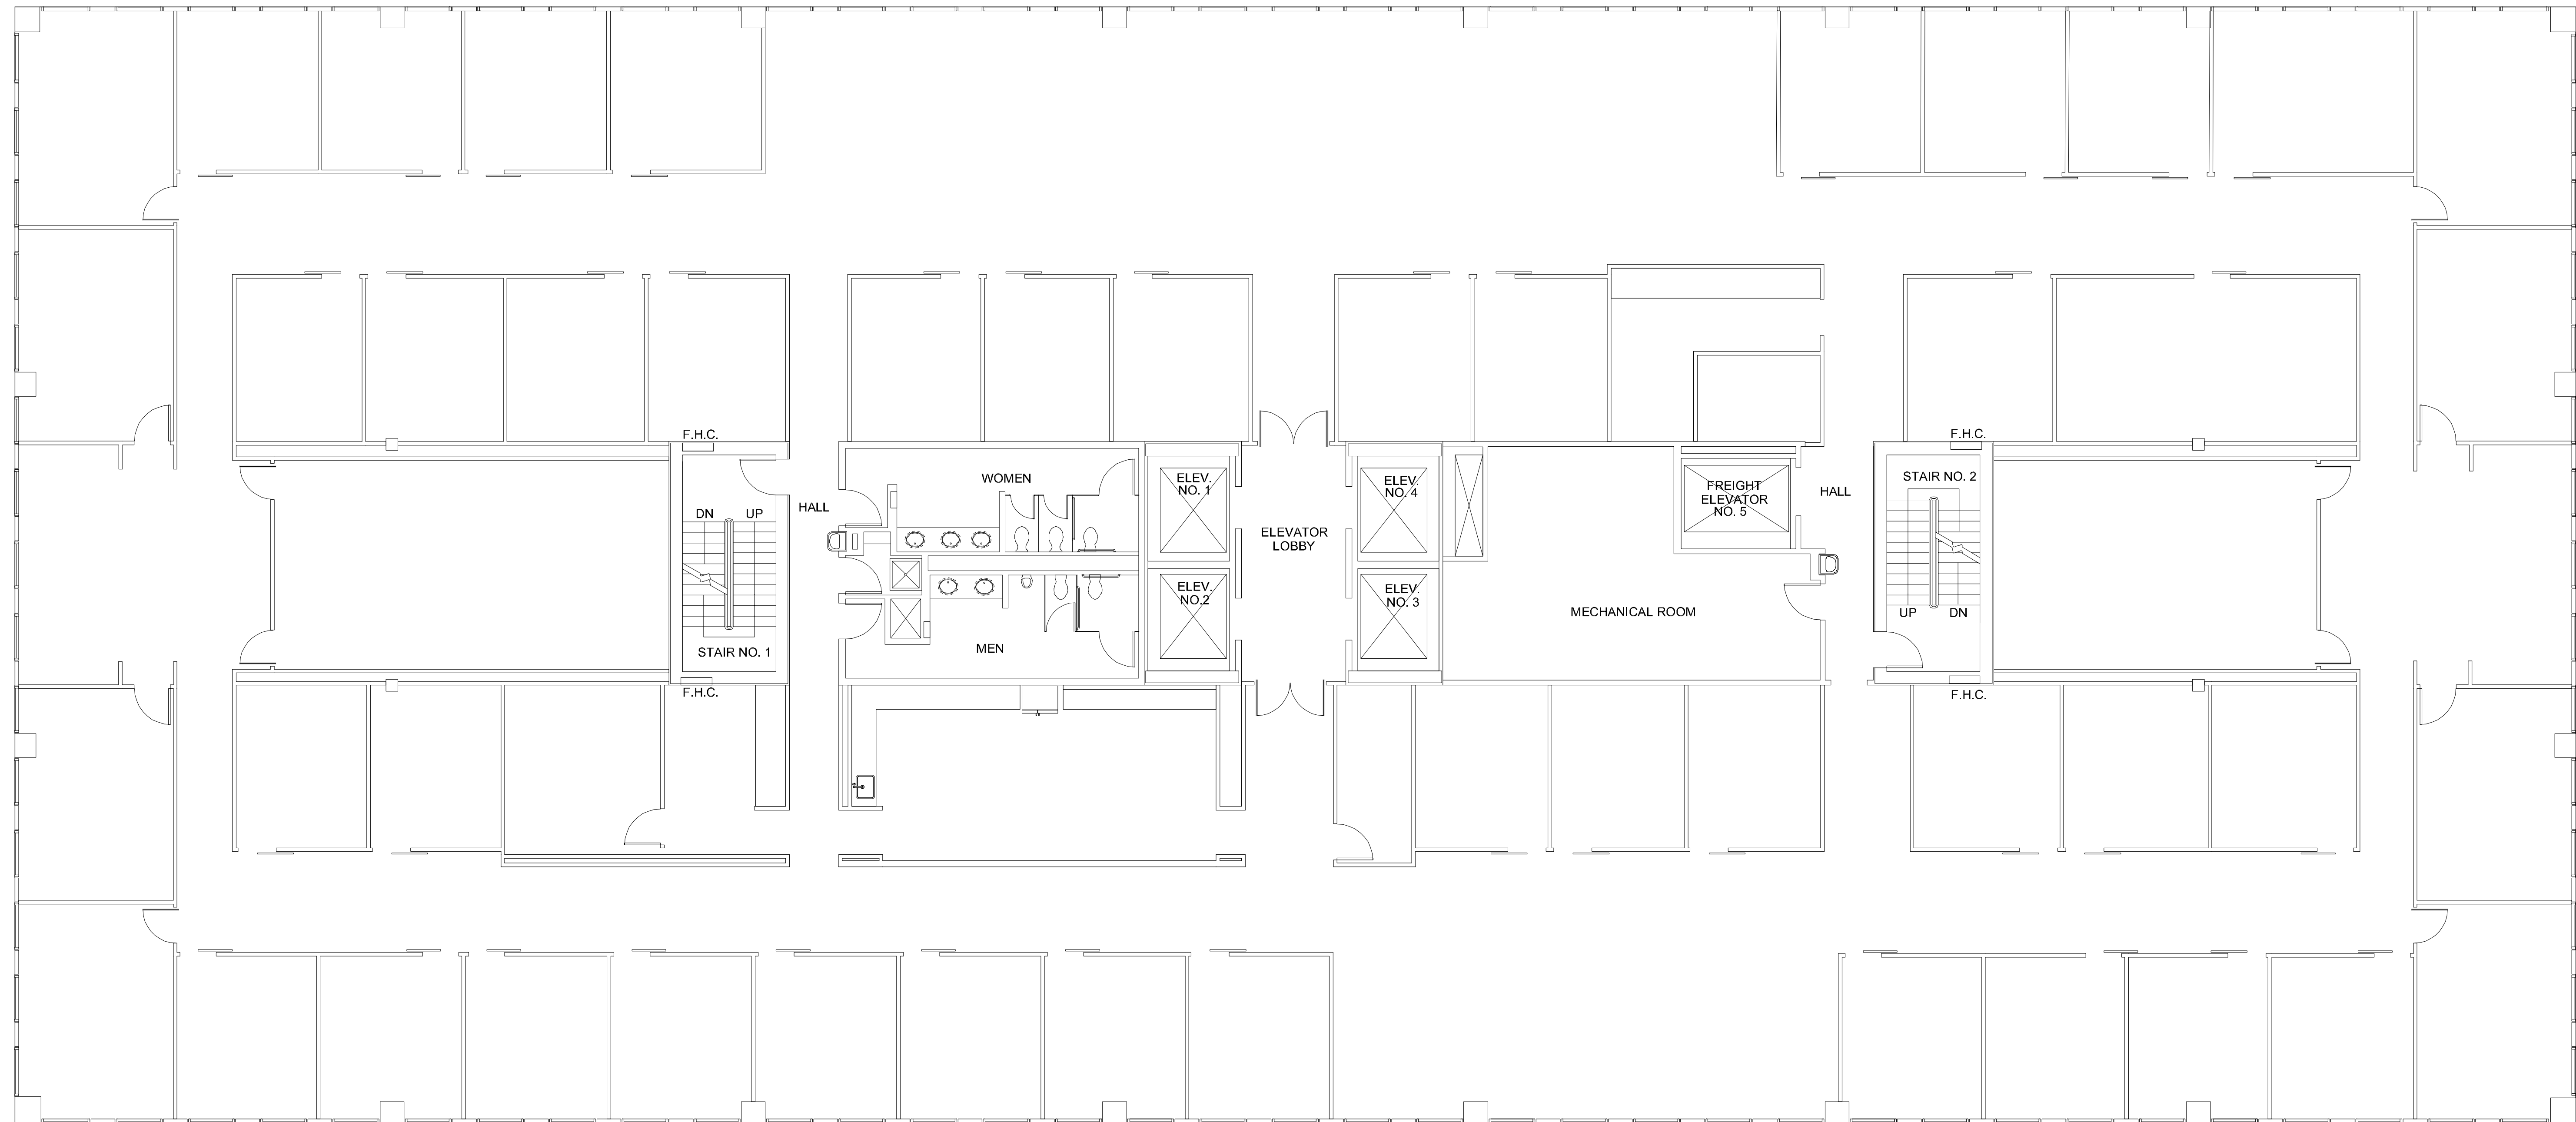

FOUR

GREENWAY PLAZA

Executive office	8
Associate office	38
Workstations	22
Conference	3
Break	1

SUITE 200 19,778 RSF