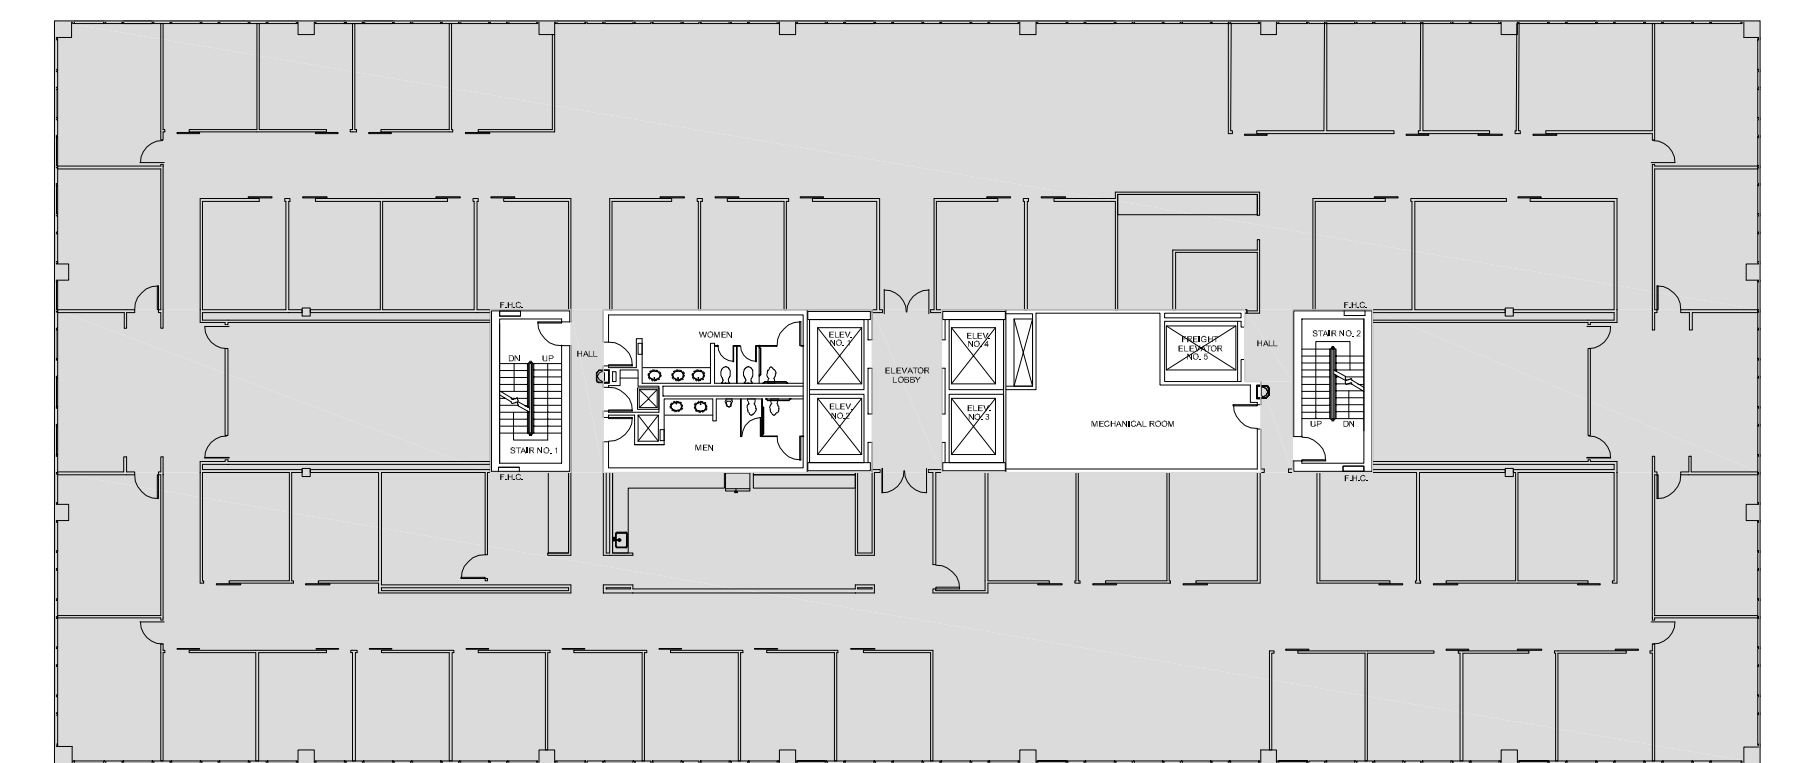

FOUR

GREENWAY PLAZA

Executive office	8
Associate office	38
Workstations	22
Conference	3
Break	1

SUITE 200 19,778 RSF