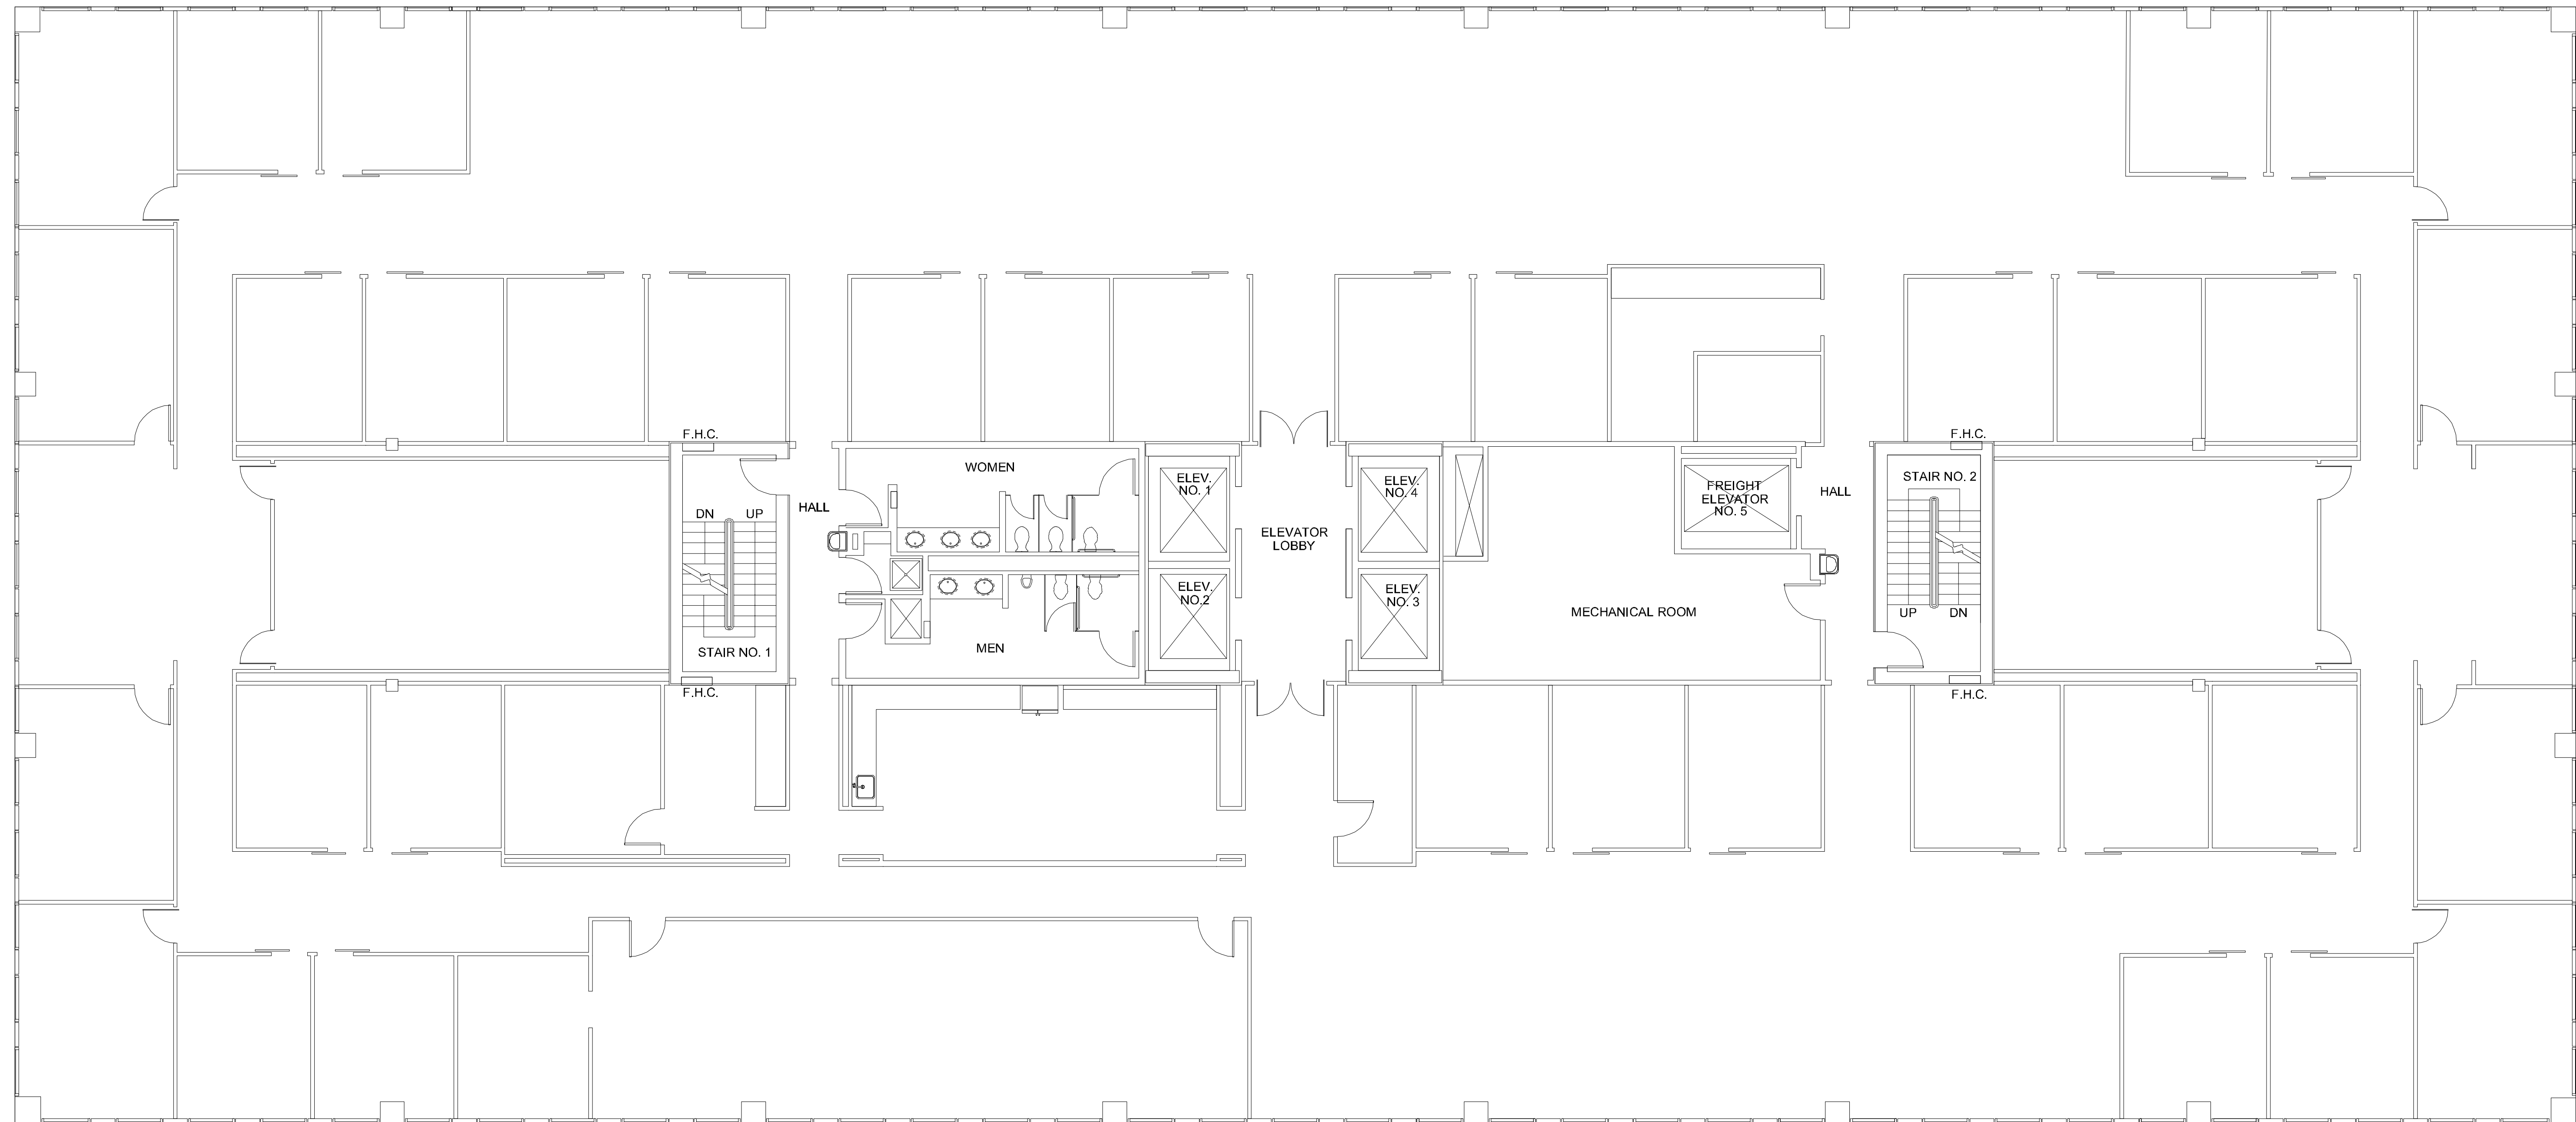

FOUR

GREENWAY PLAZA

Executive office	5
Associate office	27
Workstations	42
Conference	6
Break	1

SUITE 300 19,778 RSF