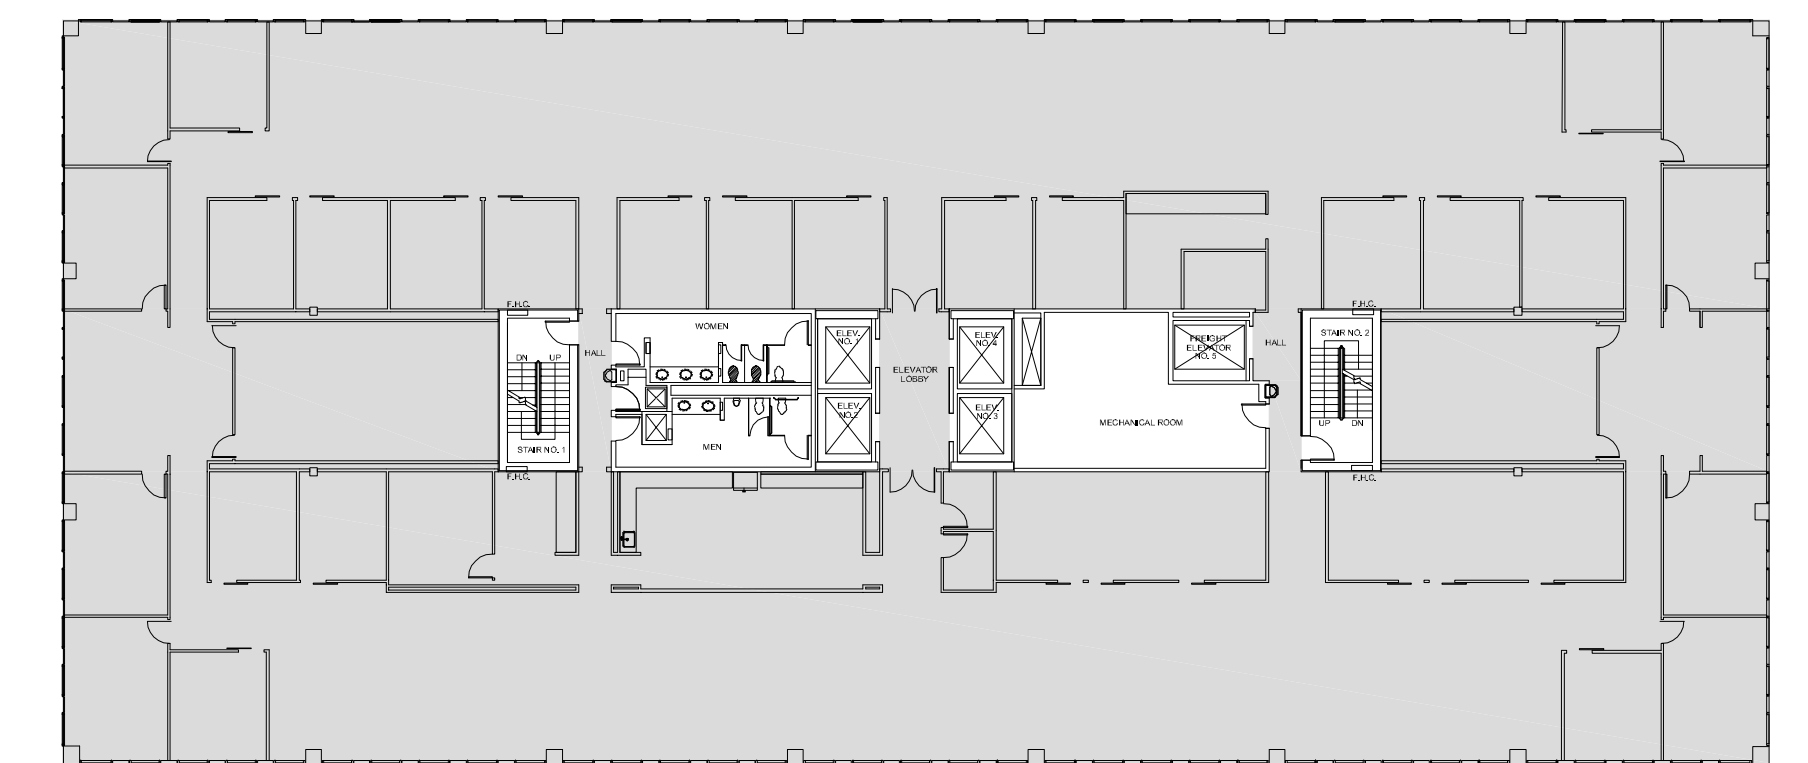

FOUR

GREENWAY PLAZA

Executive office	5
Associate office	18
Workstations	65
Conference	5
Break	1

SUITE 500 19,778 RSF

Owned & Operated by  PARKWAY 832.308.6055 | pky.com