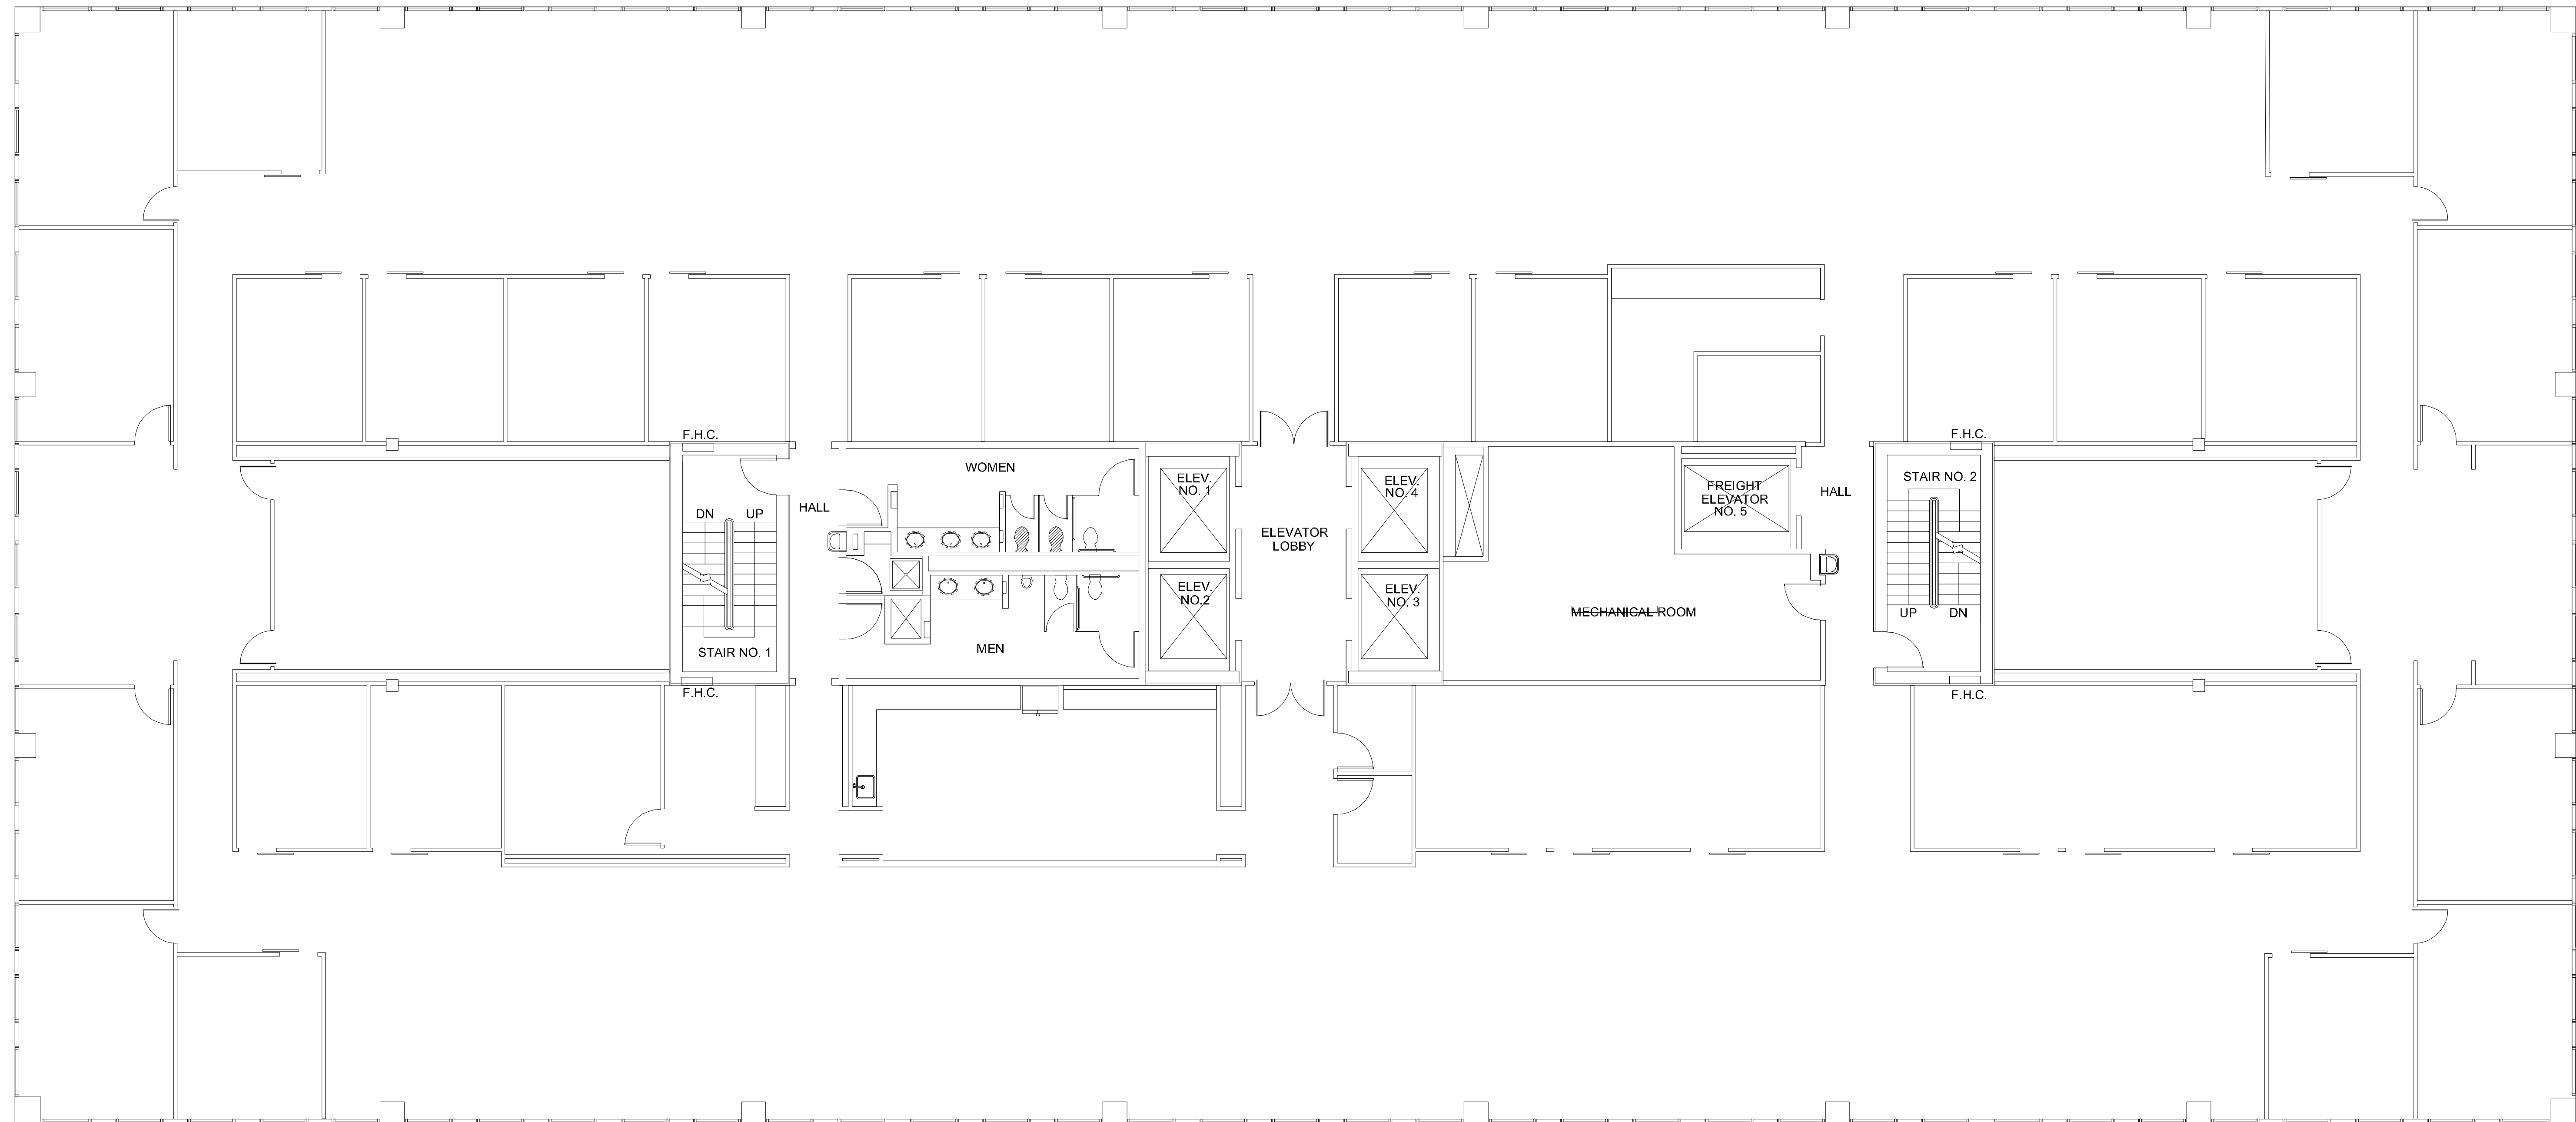

FOUR

GREENWAY PLAZA

Executive office	5
Associate office	18
Workstations	65
Conference	5
Break	1

SUITE 500 19,778 RSF

Owned & Operated by  PARKWAY 832.308.6055 | pky.com