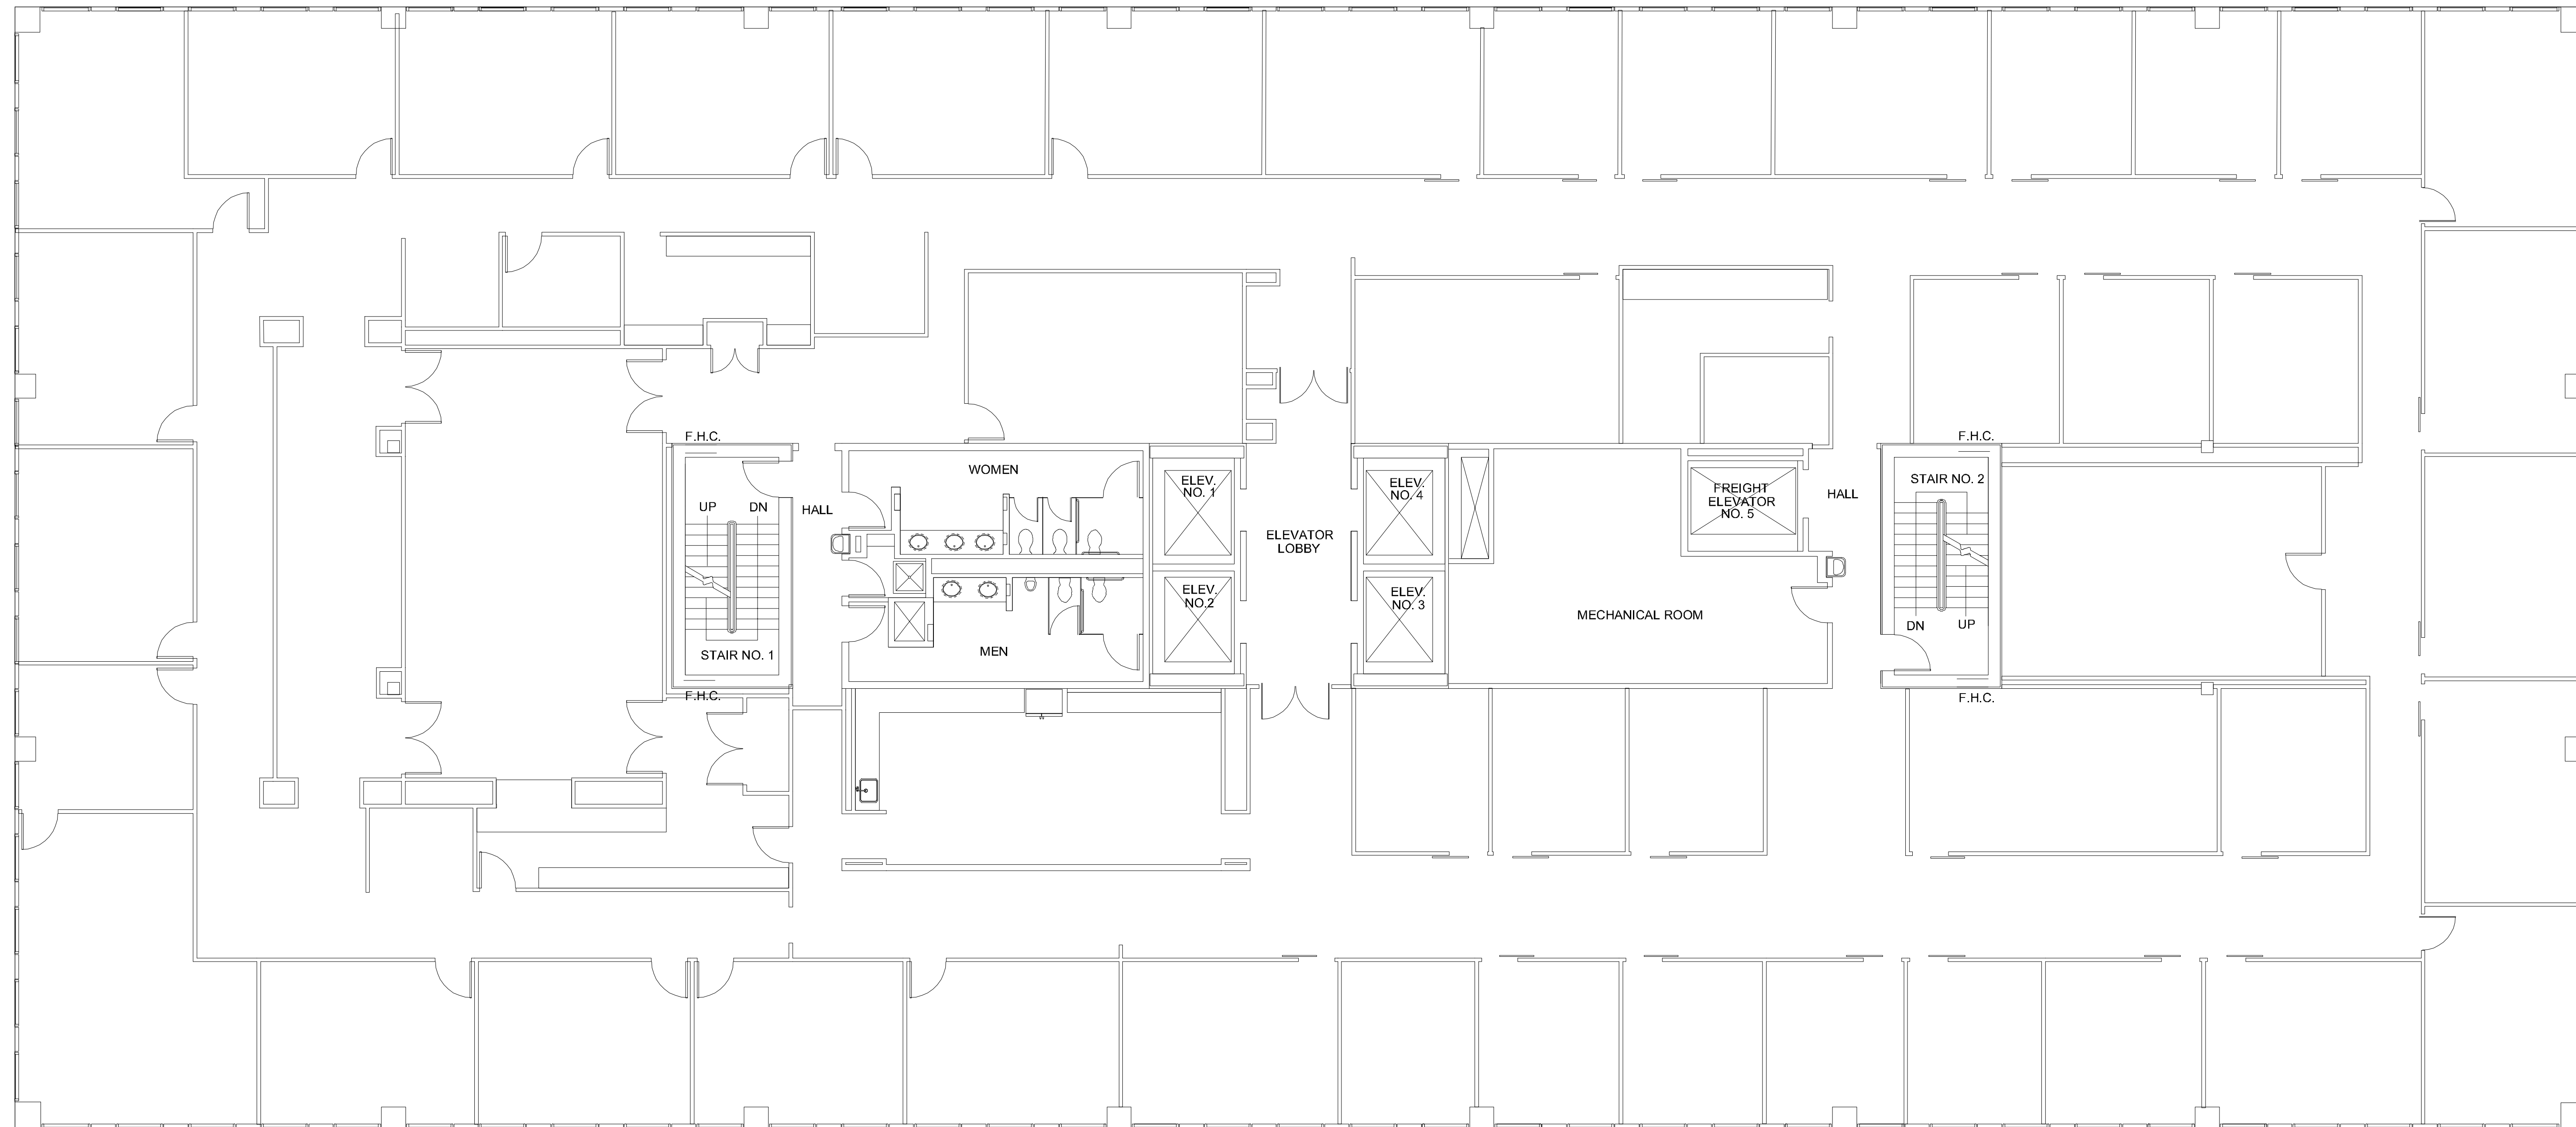

# FOUR

GREENWAY PLAZA

Executive office	22
Associate office	19
Workstations	3
Conference	5
Break	1

SUITE 600 19,778 RSF

Owned & Operated by  PARKWAY 832.308.6055 | pky.com