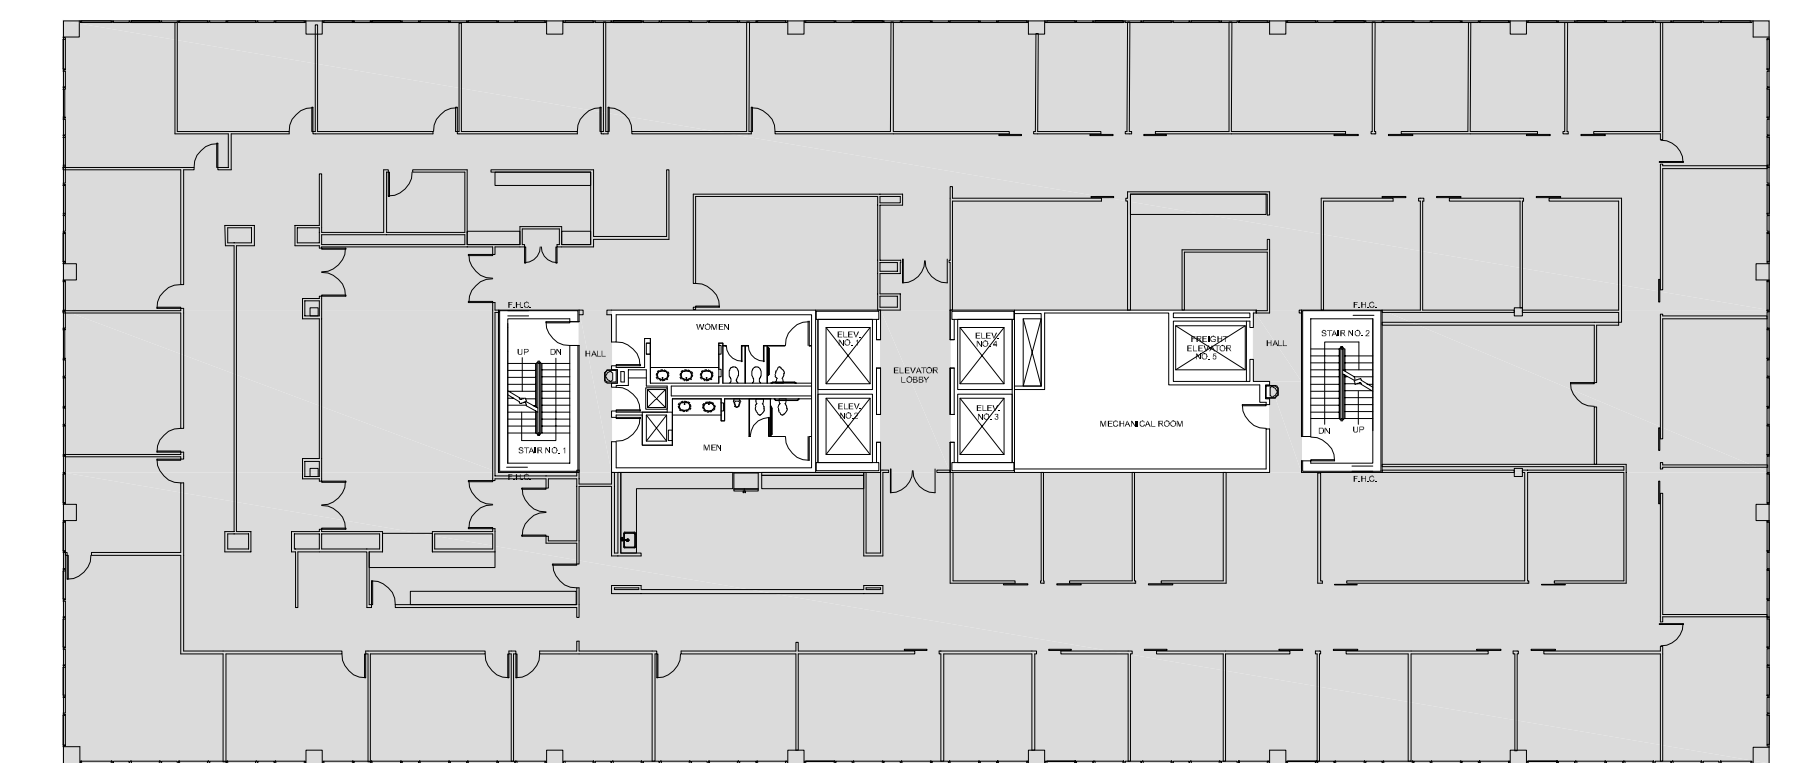

# FOUR

GREENWAY PLAZA

Executive office	22
Associate office	19
Workstations	3
Conference	5
Break	1

SUITE 600 19,778 RSF

Owned & Operated by  PARKWAY 832.308.6055 | pky.com