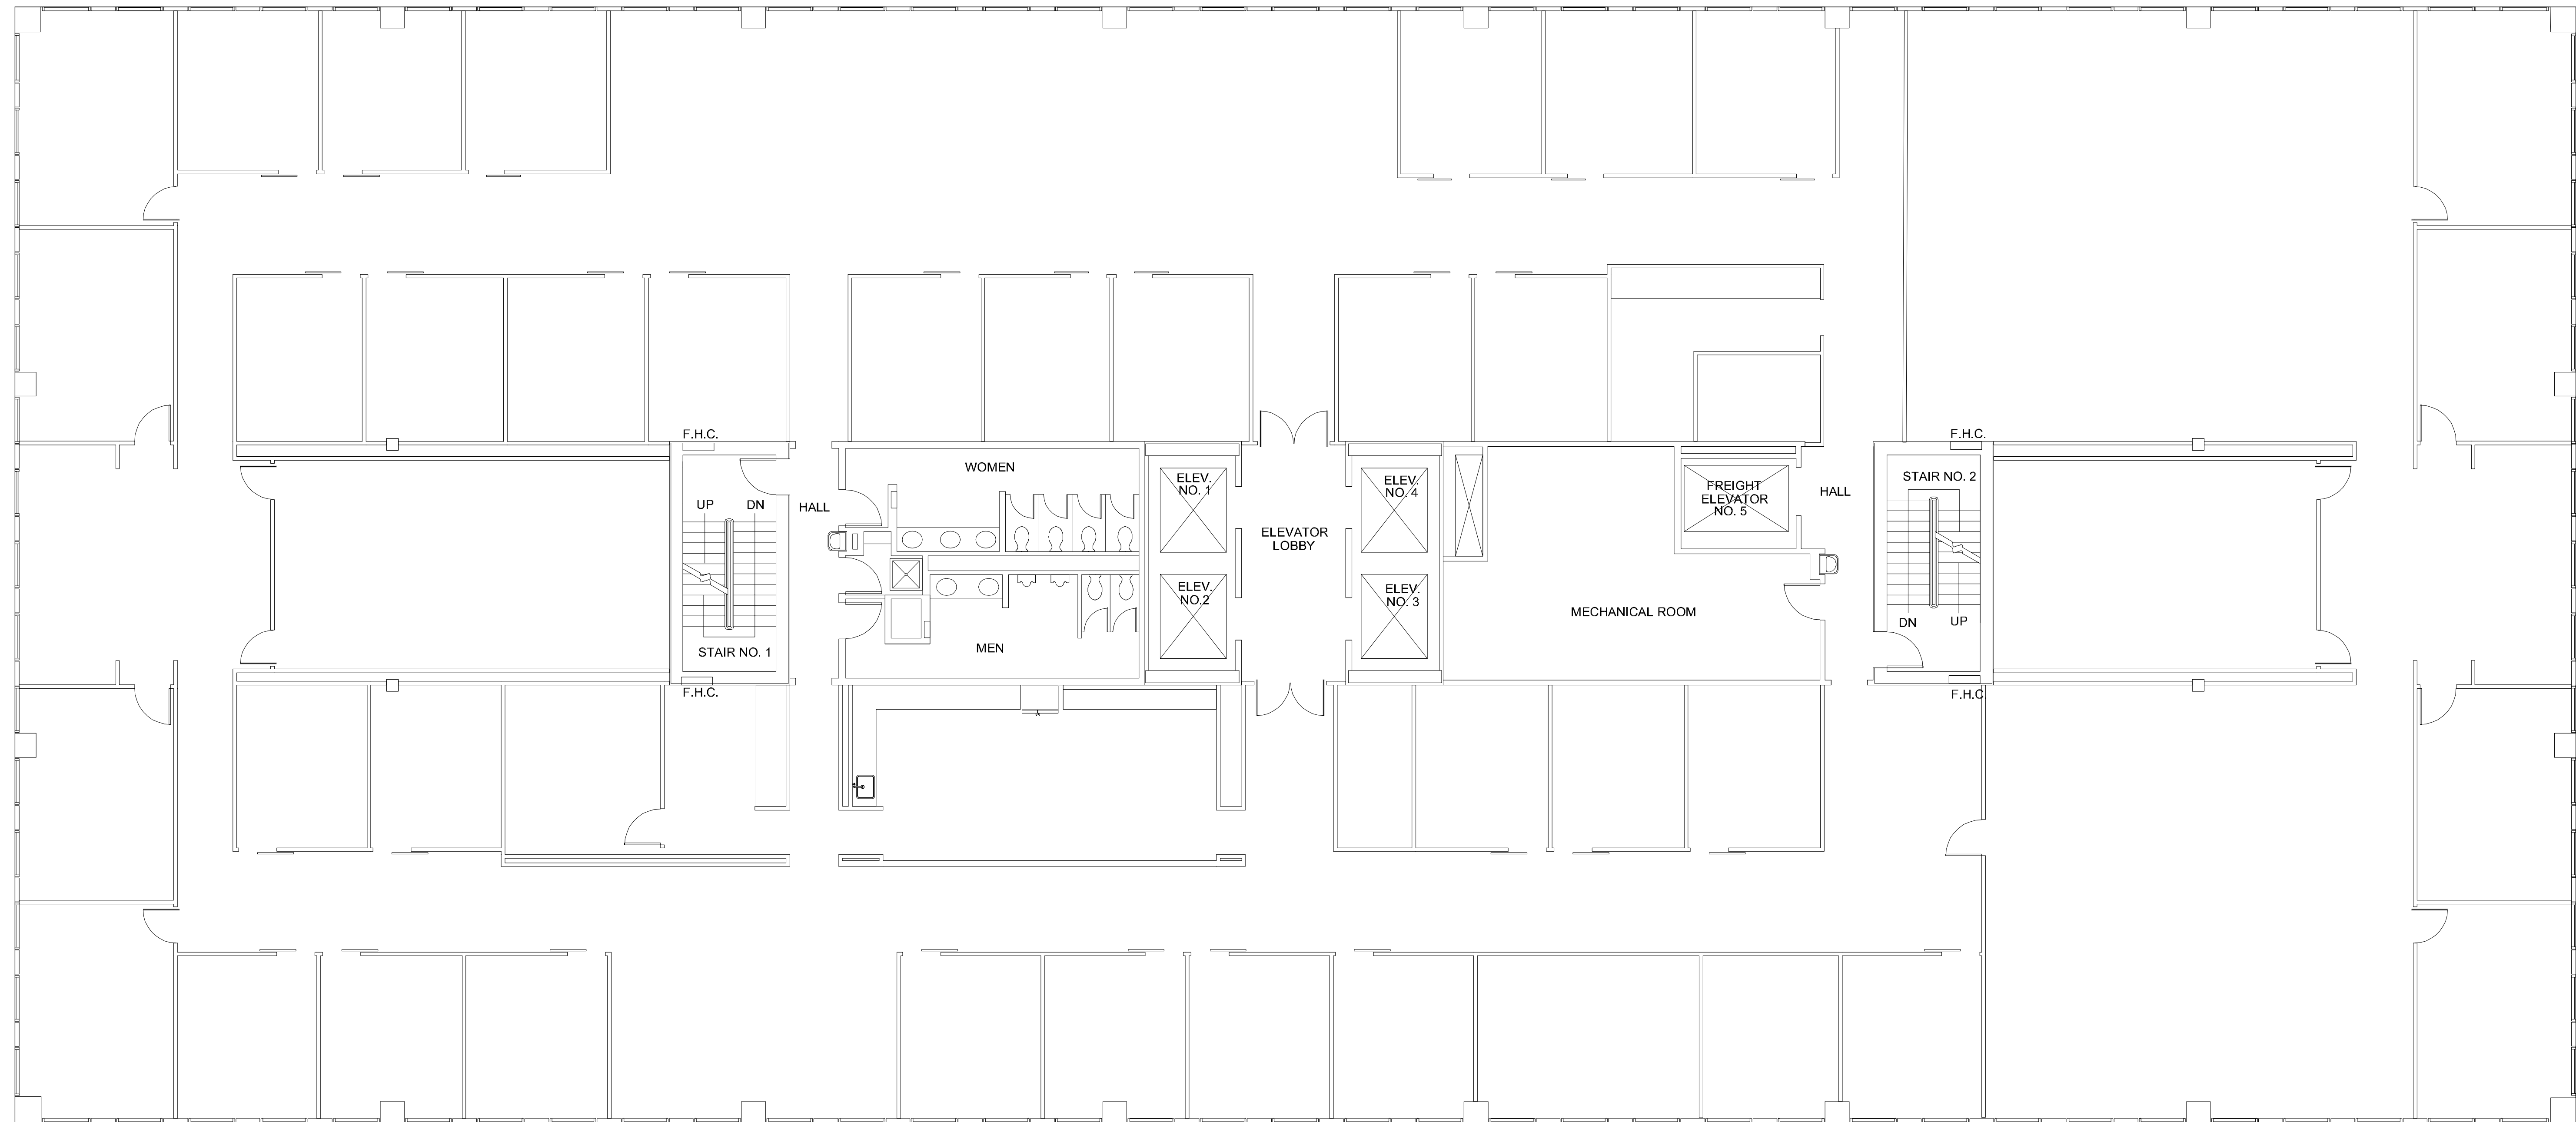

# FOUR

GREENWAY PLAZA

Executive office	8
Associate office	30
Workstations	45
Conference	2
Break	1

SUITE 700 19,778 RSF