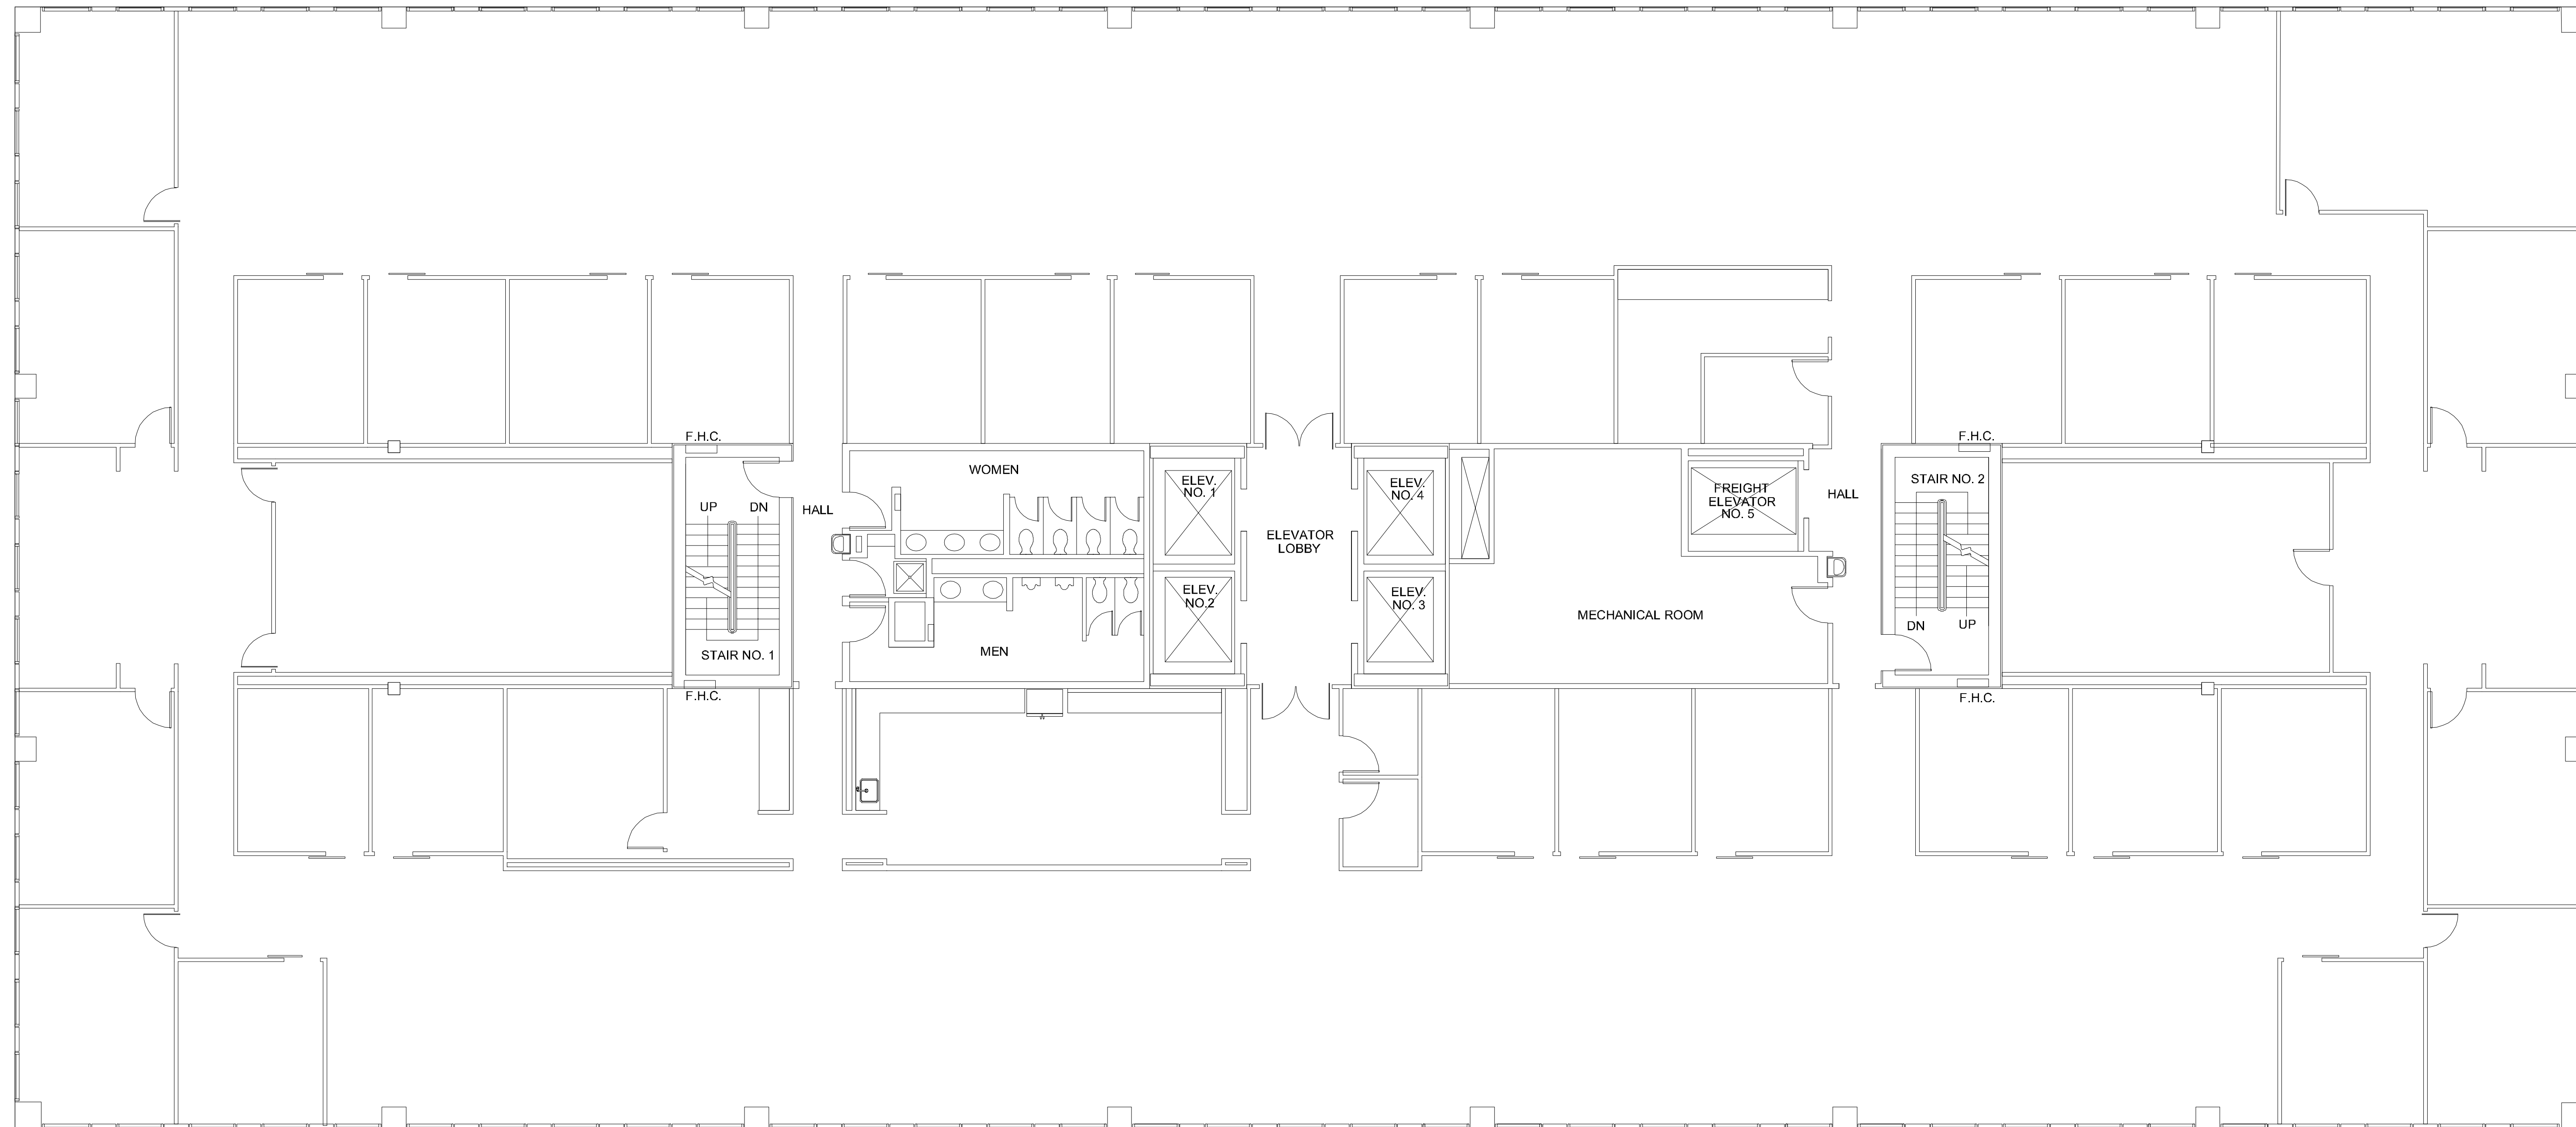

FOUR

GREENWAY PLAZA

Executive office	4
Associate office	22
Workstations	67
Conference	6
Break	1

SUITE 800 19,778 RSF