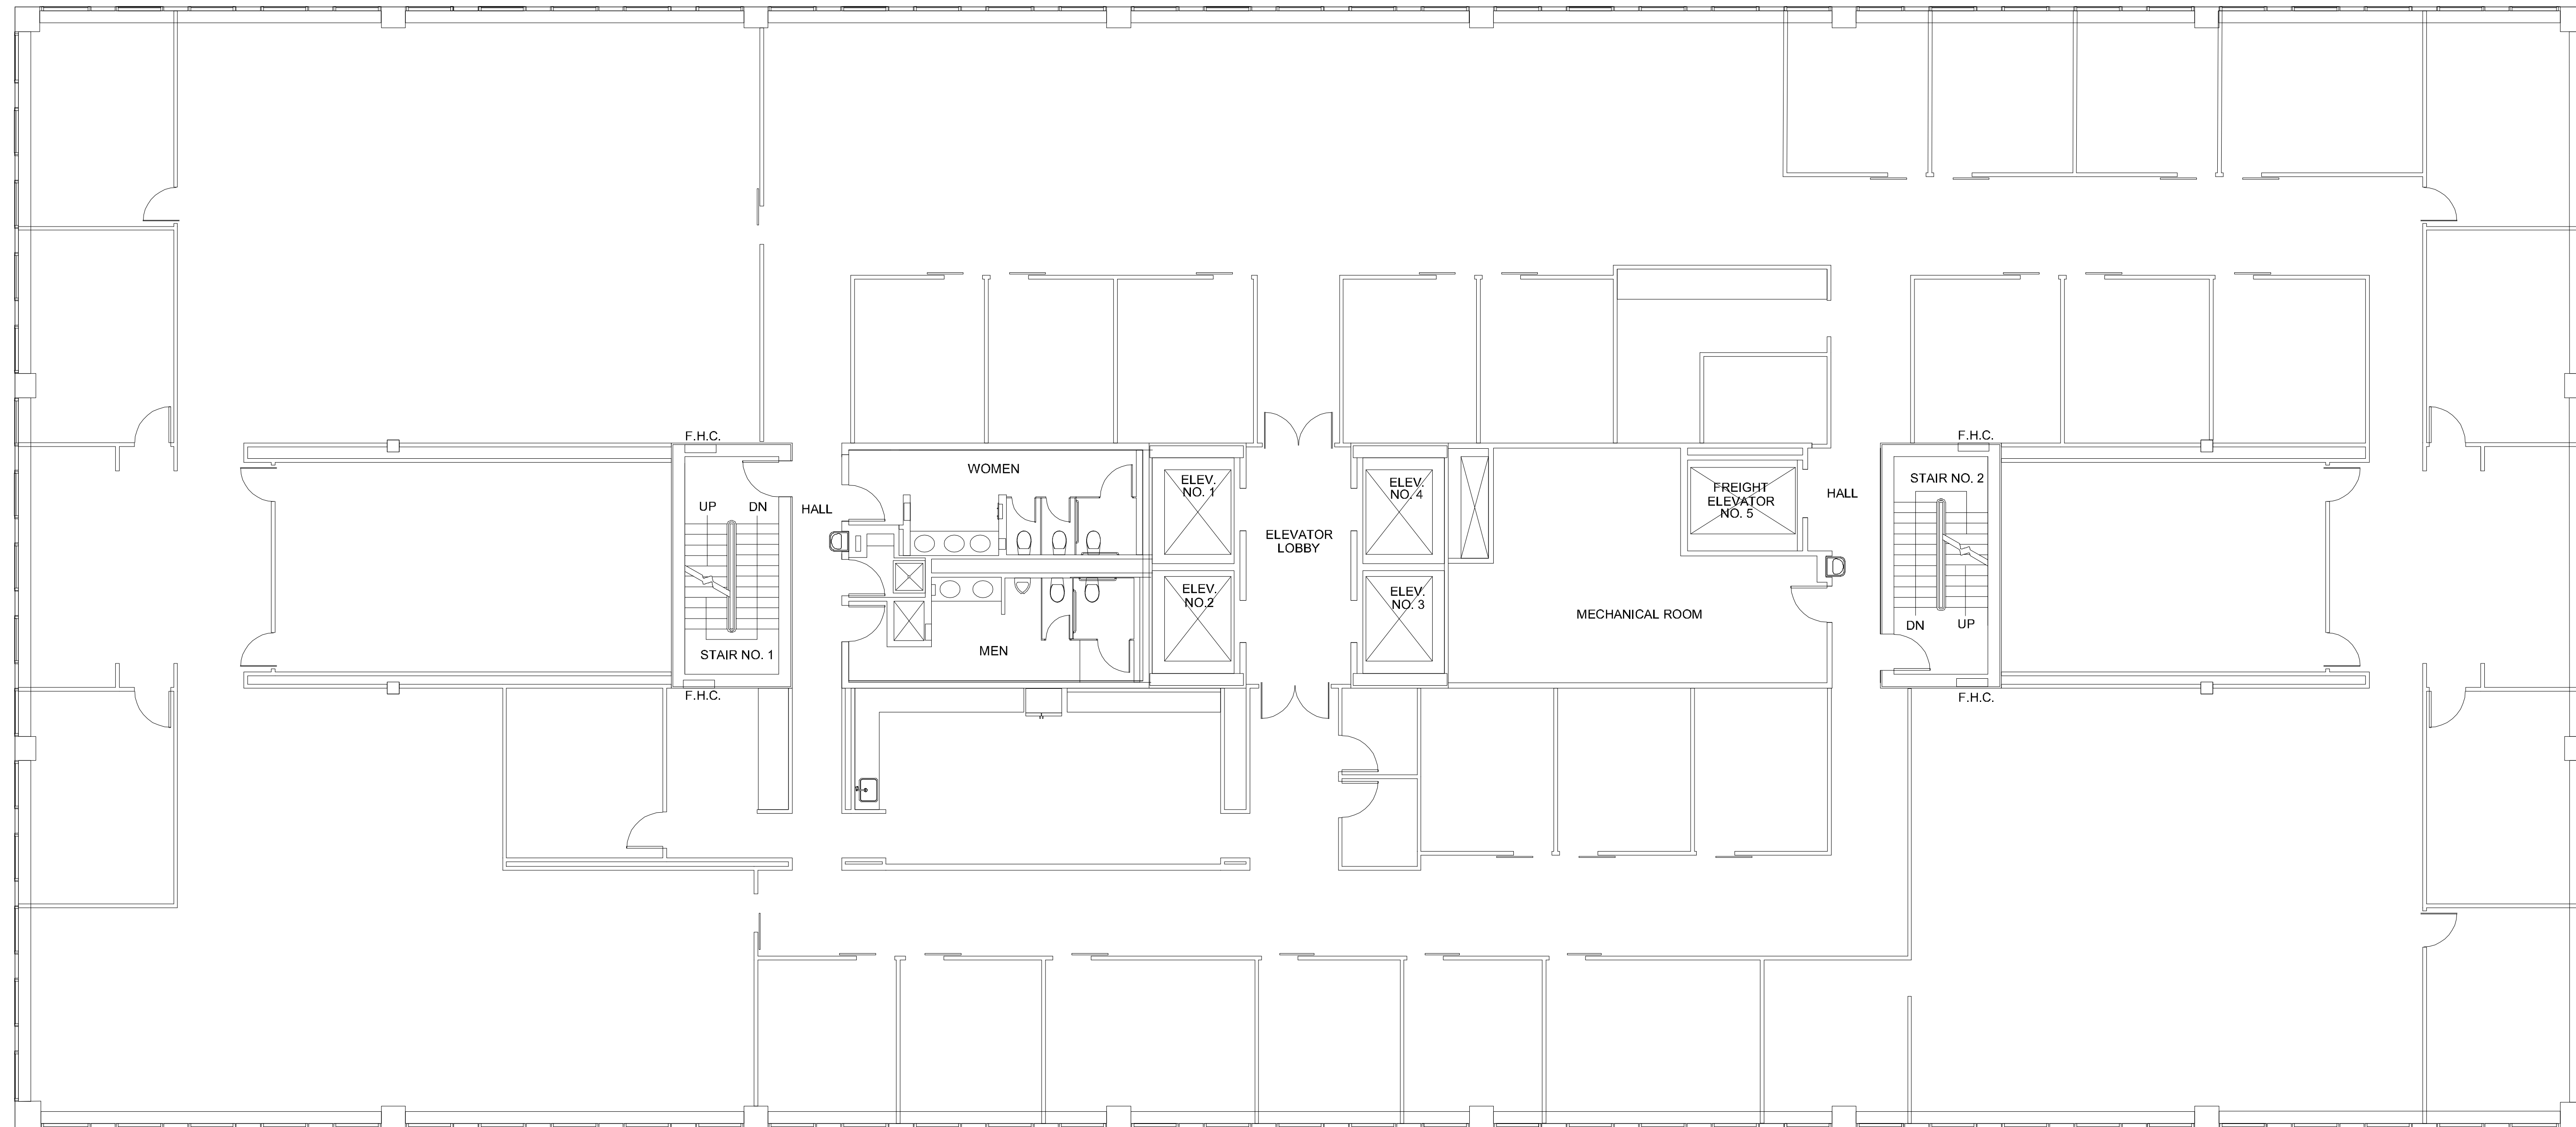

FOUR

GREENWAY PLAZA

Executive office	7
Associate office	18
Workstations	49
Conference	6
Break	1

SUITE 900 19,778 RSF