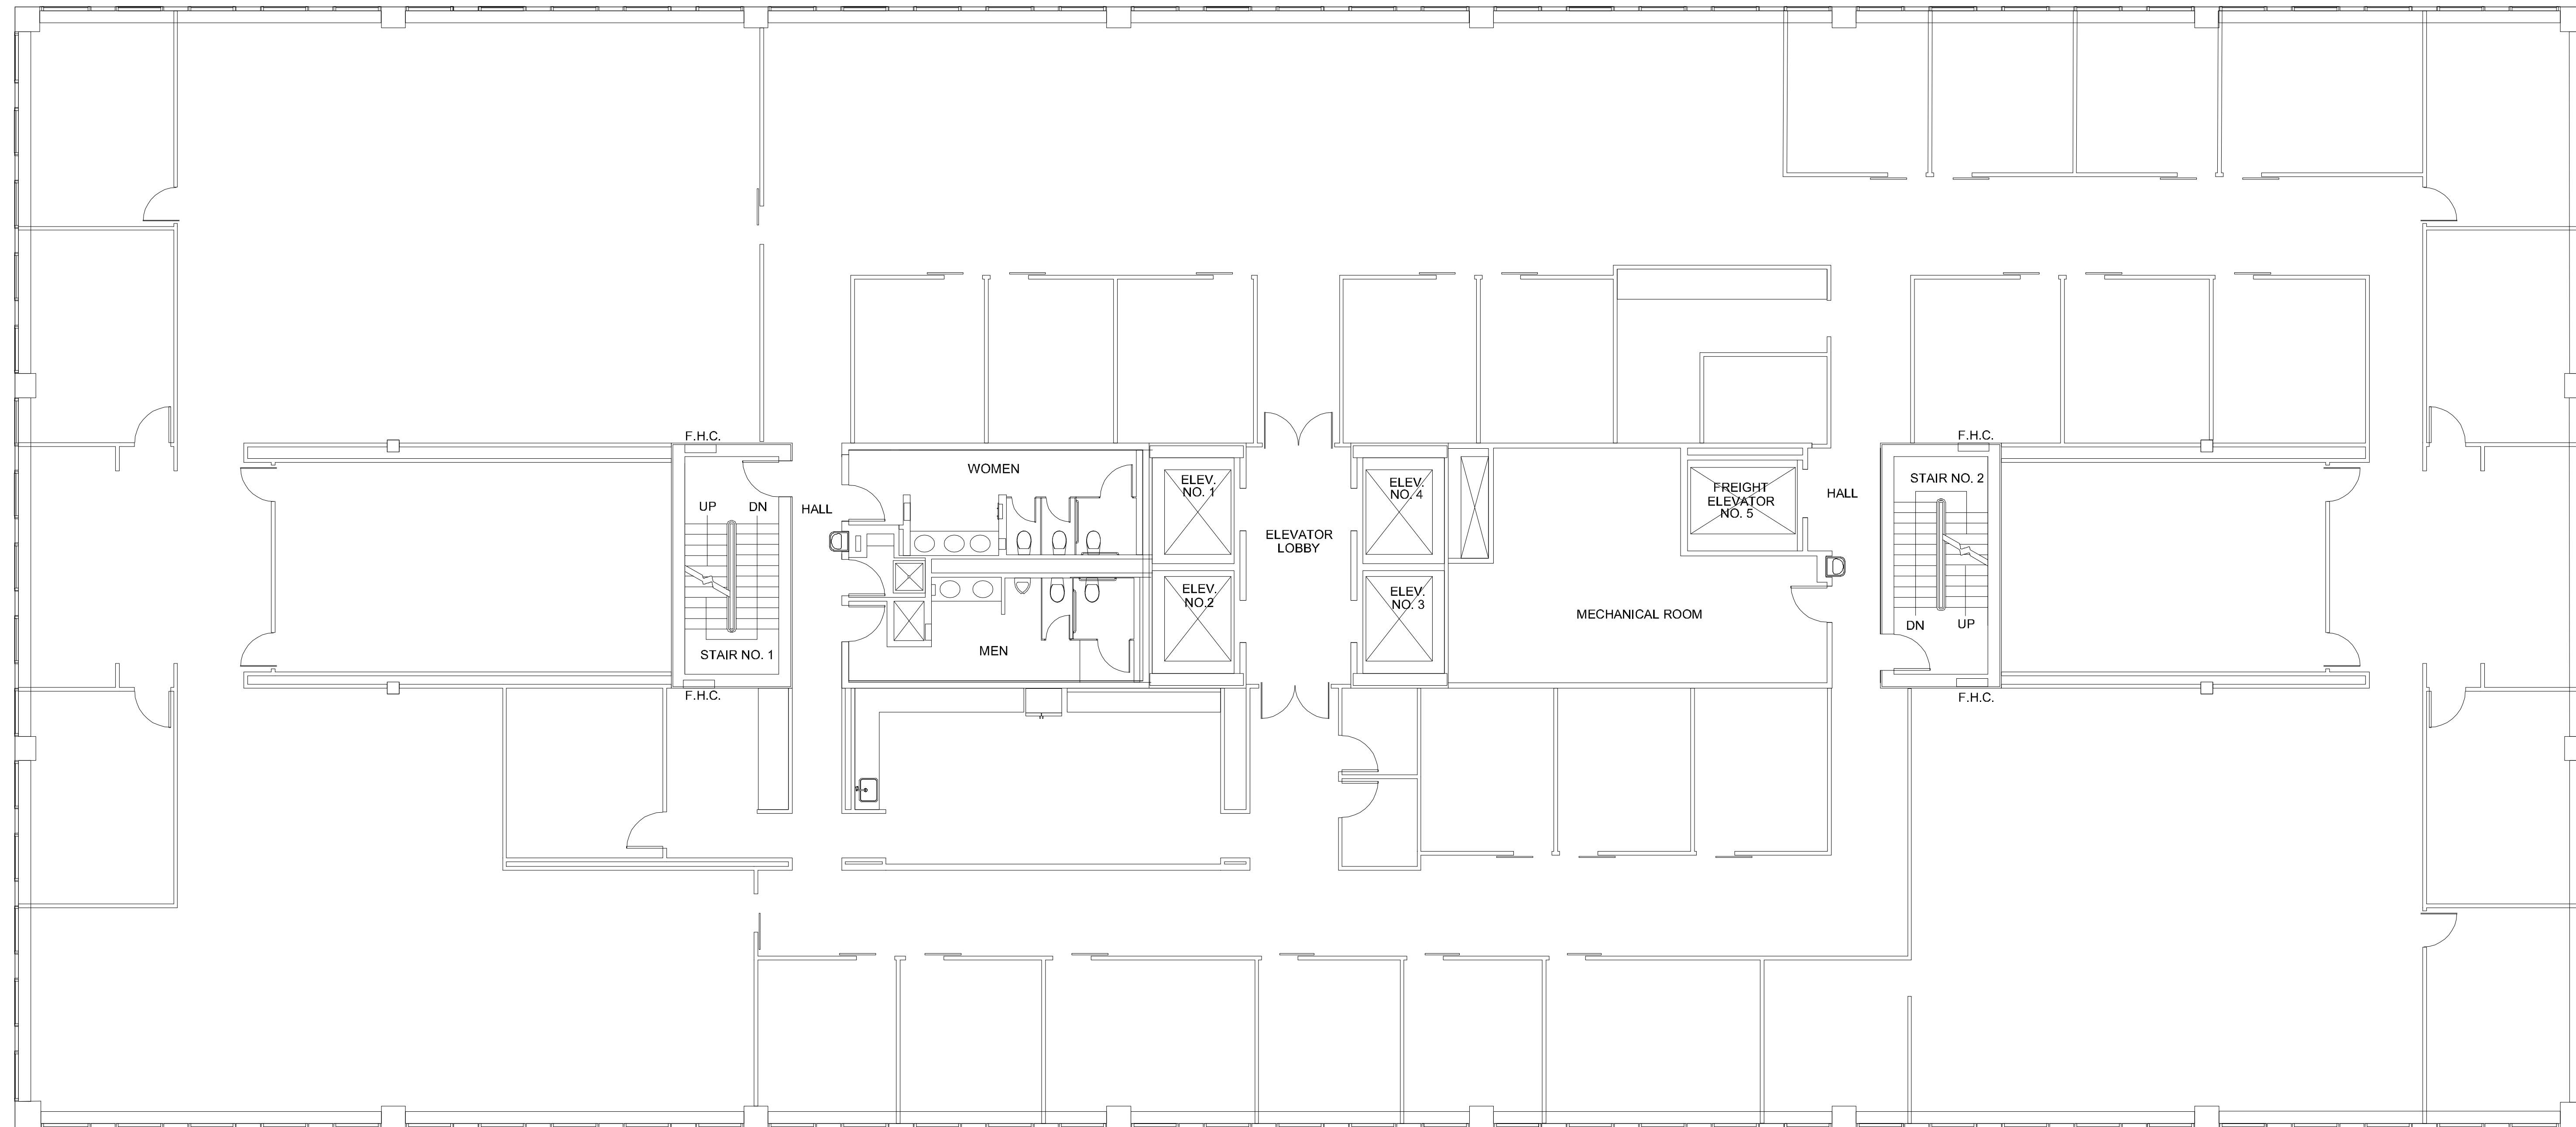

FOUR

GREENWAY PLAZA

Executive office	7
Associate office	18
Workstations	49
Conference	6
Break	1

SUITE 900 19,778 RSF