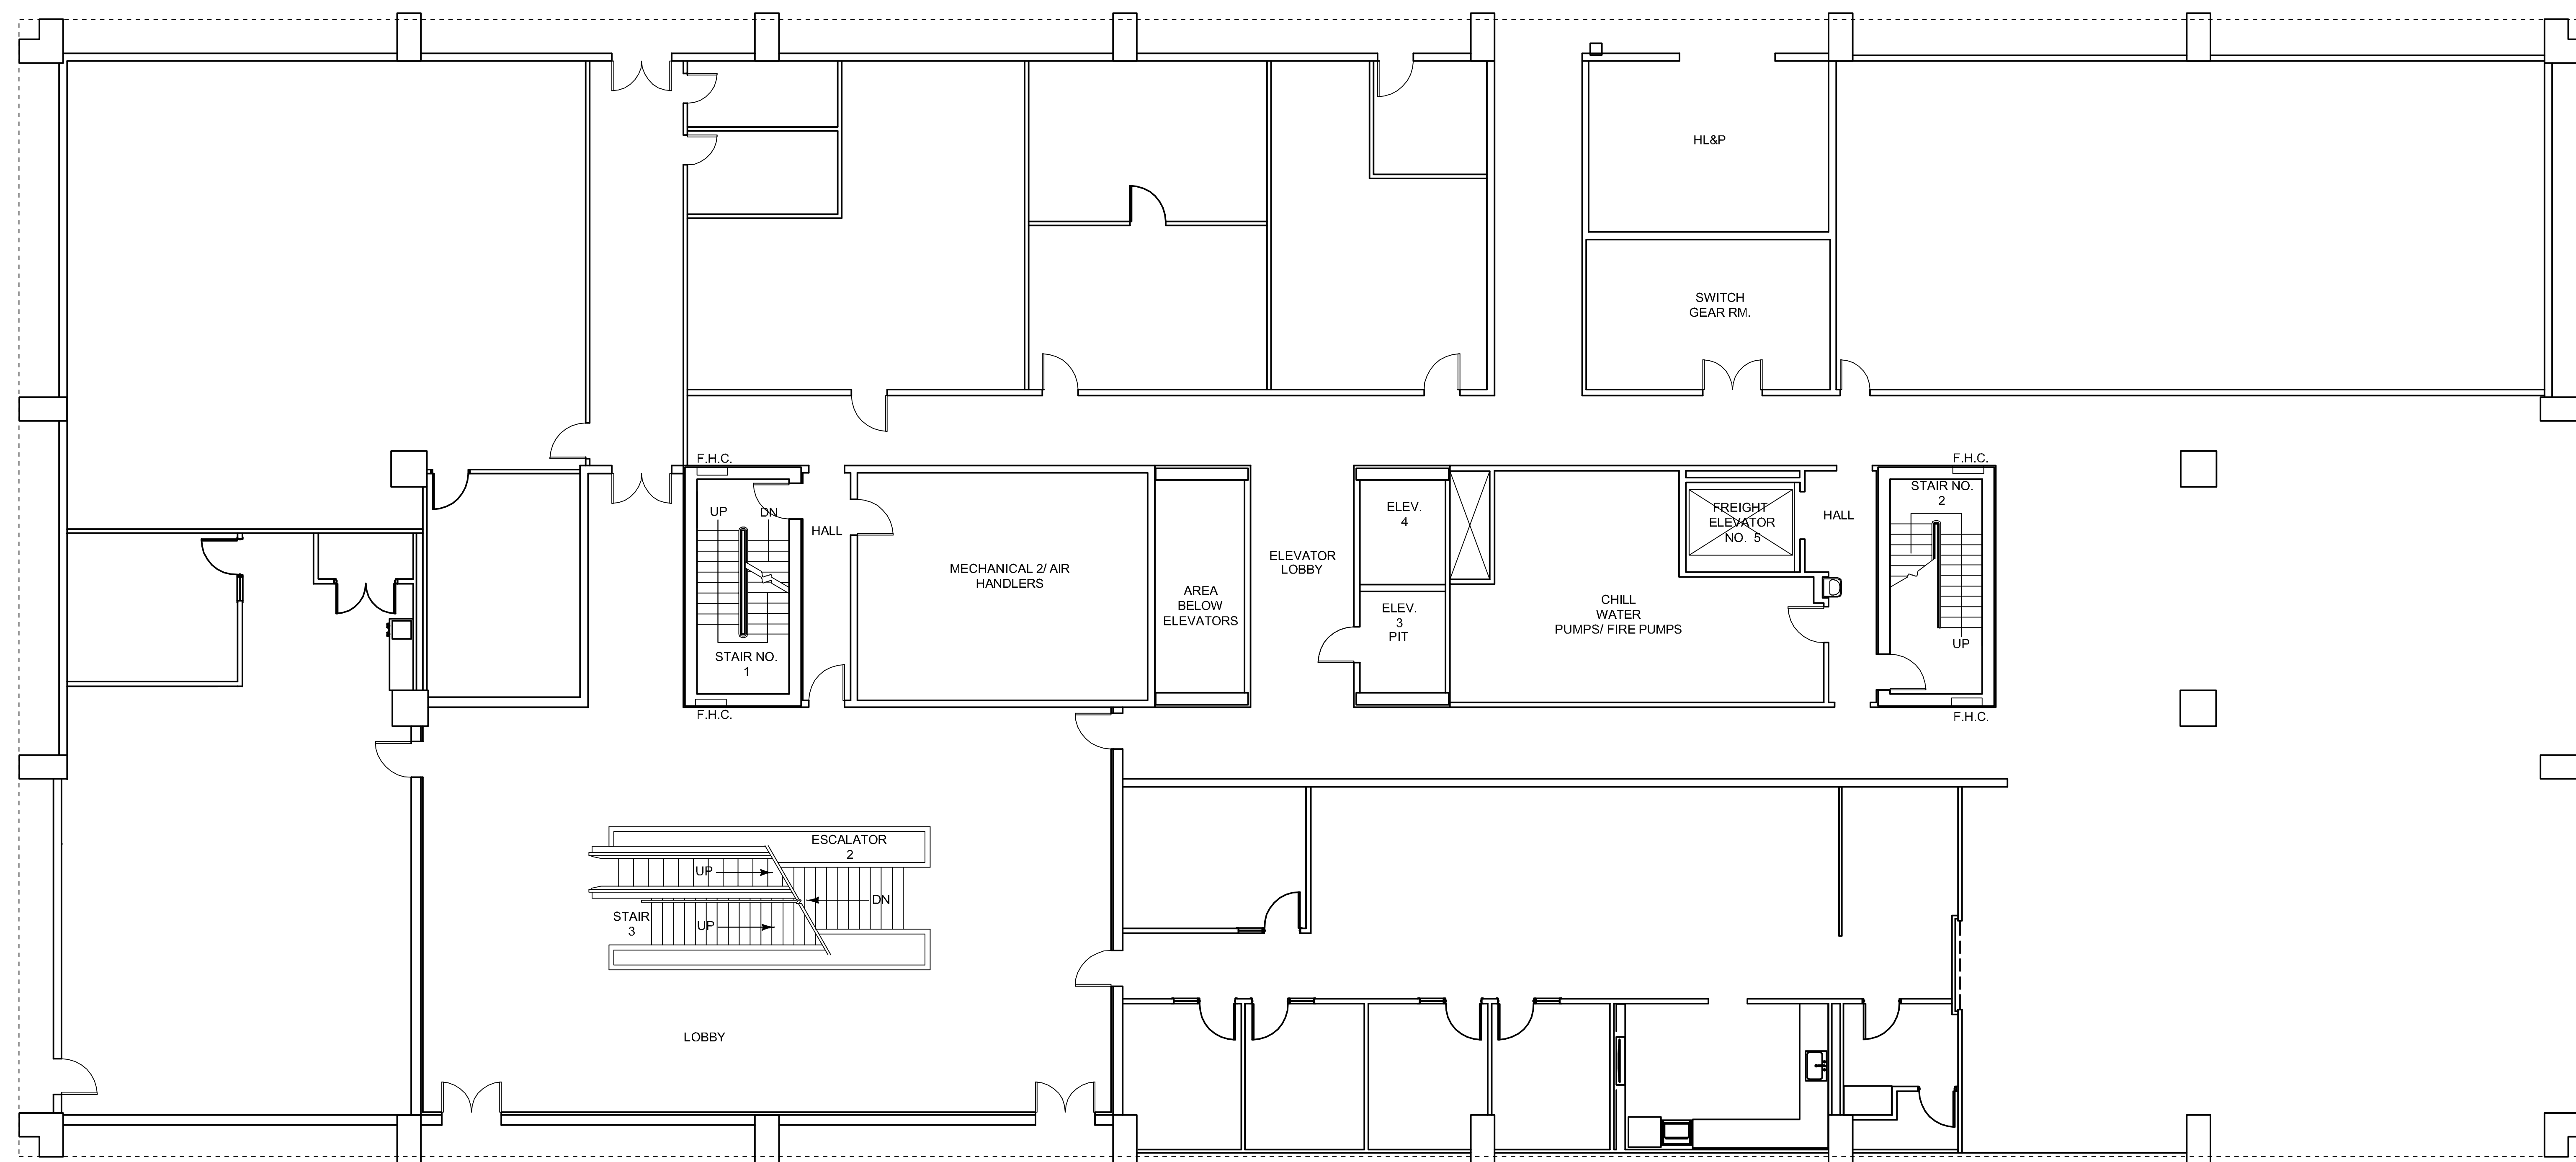

FOUR

GREENWAY PLAZA

SUITE B0100 8,592 RSF