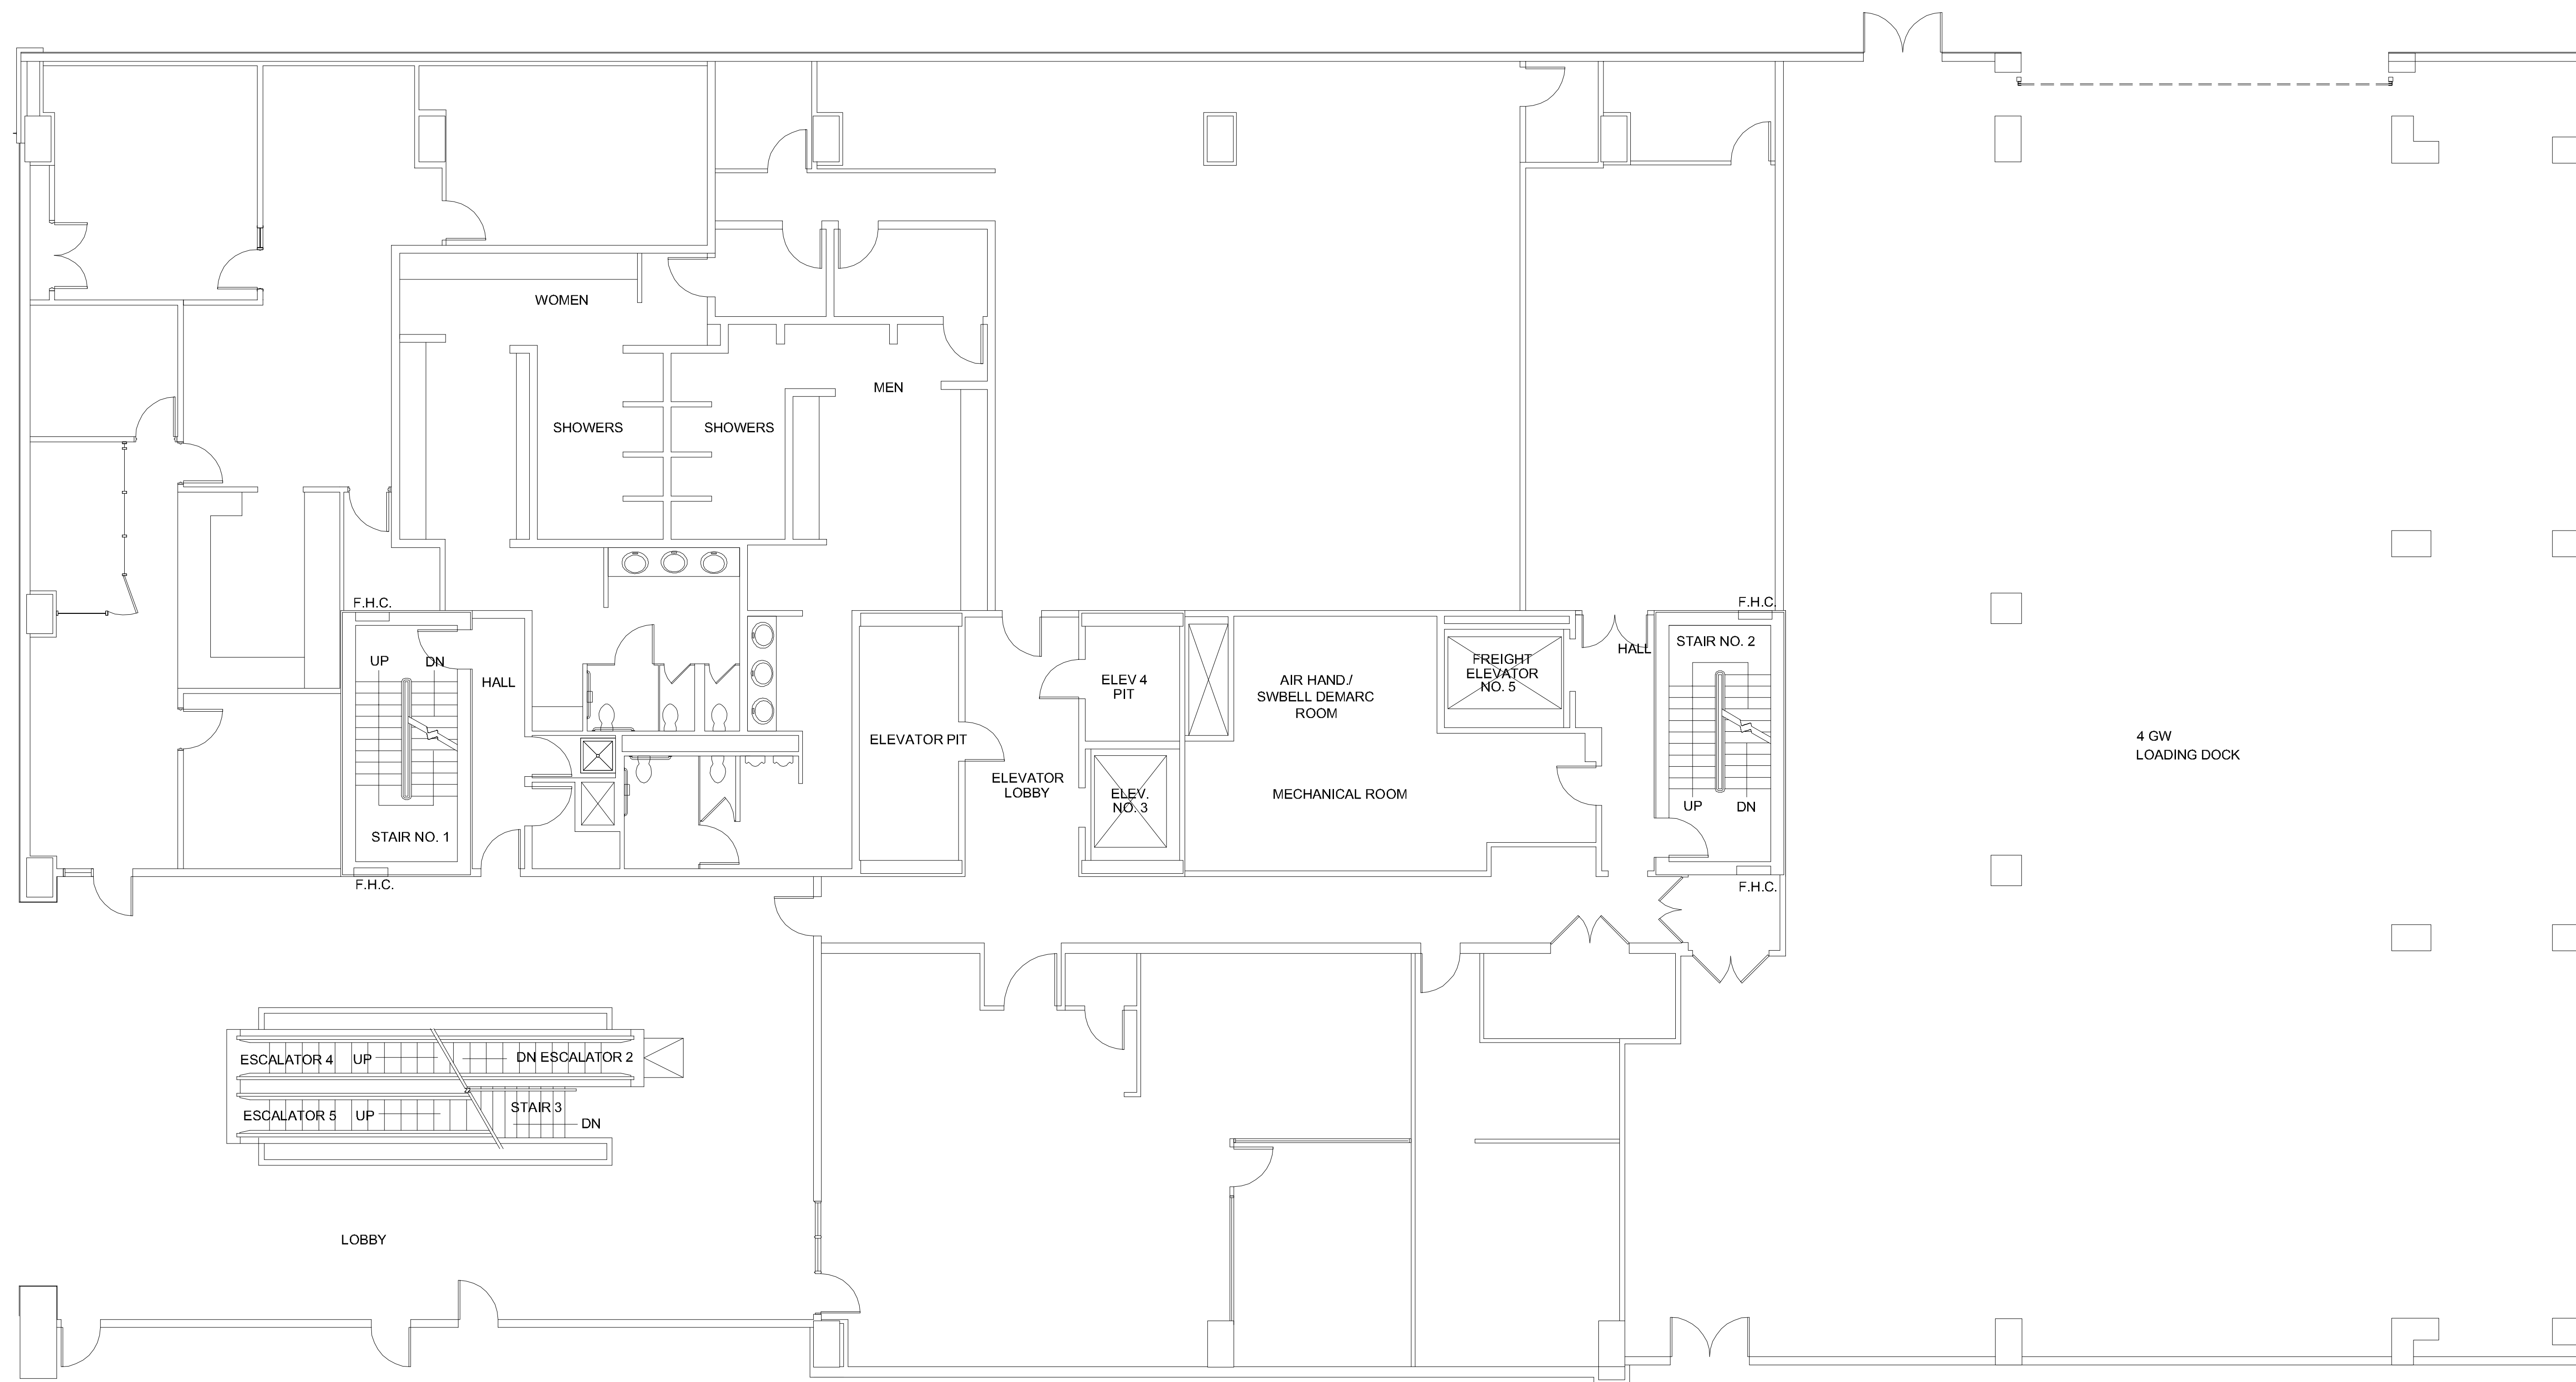

FOUR

GREENWAY PLAZA

NORTH

SUITE C800

9,628 RSF

Owned & Operated by  PARKWAY 832.308.6055 | pky.com