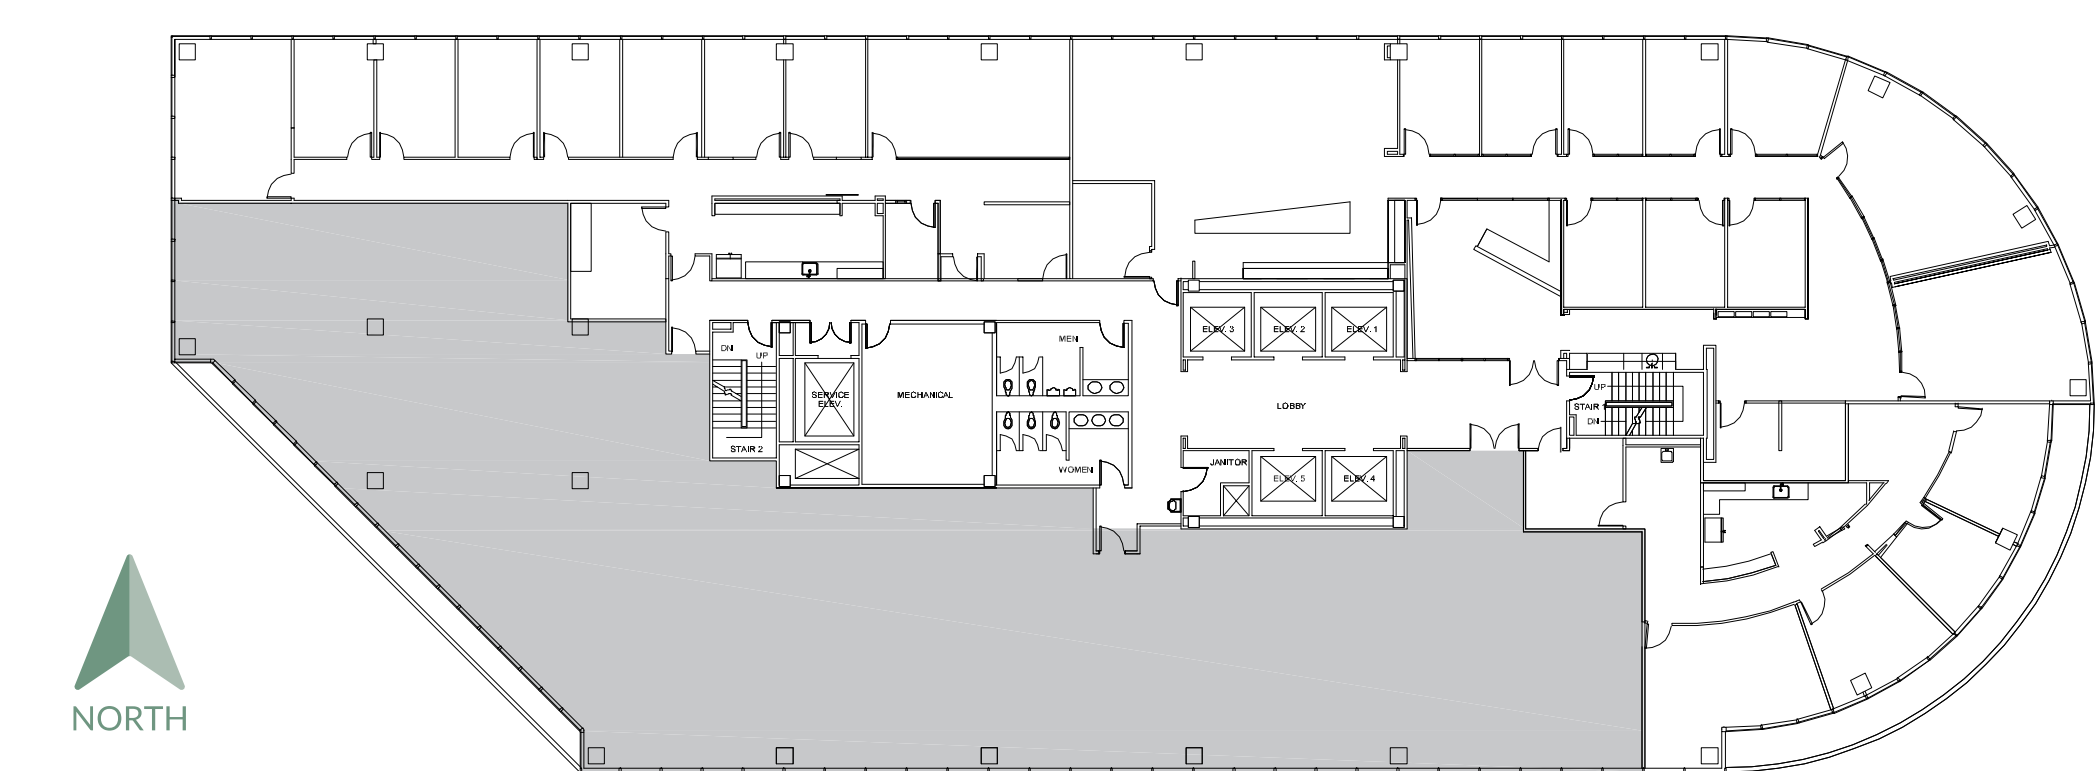

EIGHT

GREENWAY PLAZA

SUITE 1000 8,098 RSF

Owned & Operated by  PARKWAY 832.308.6055 | pky.com