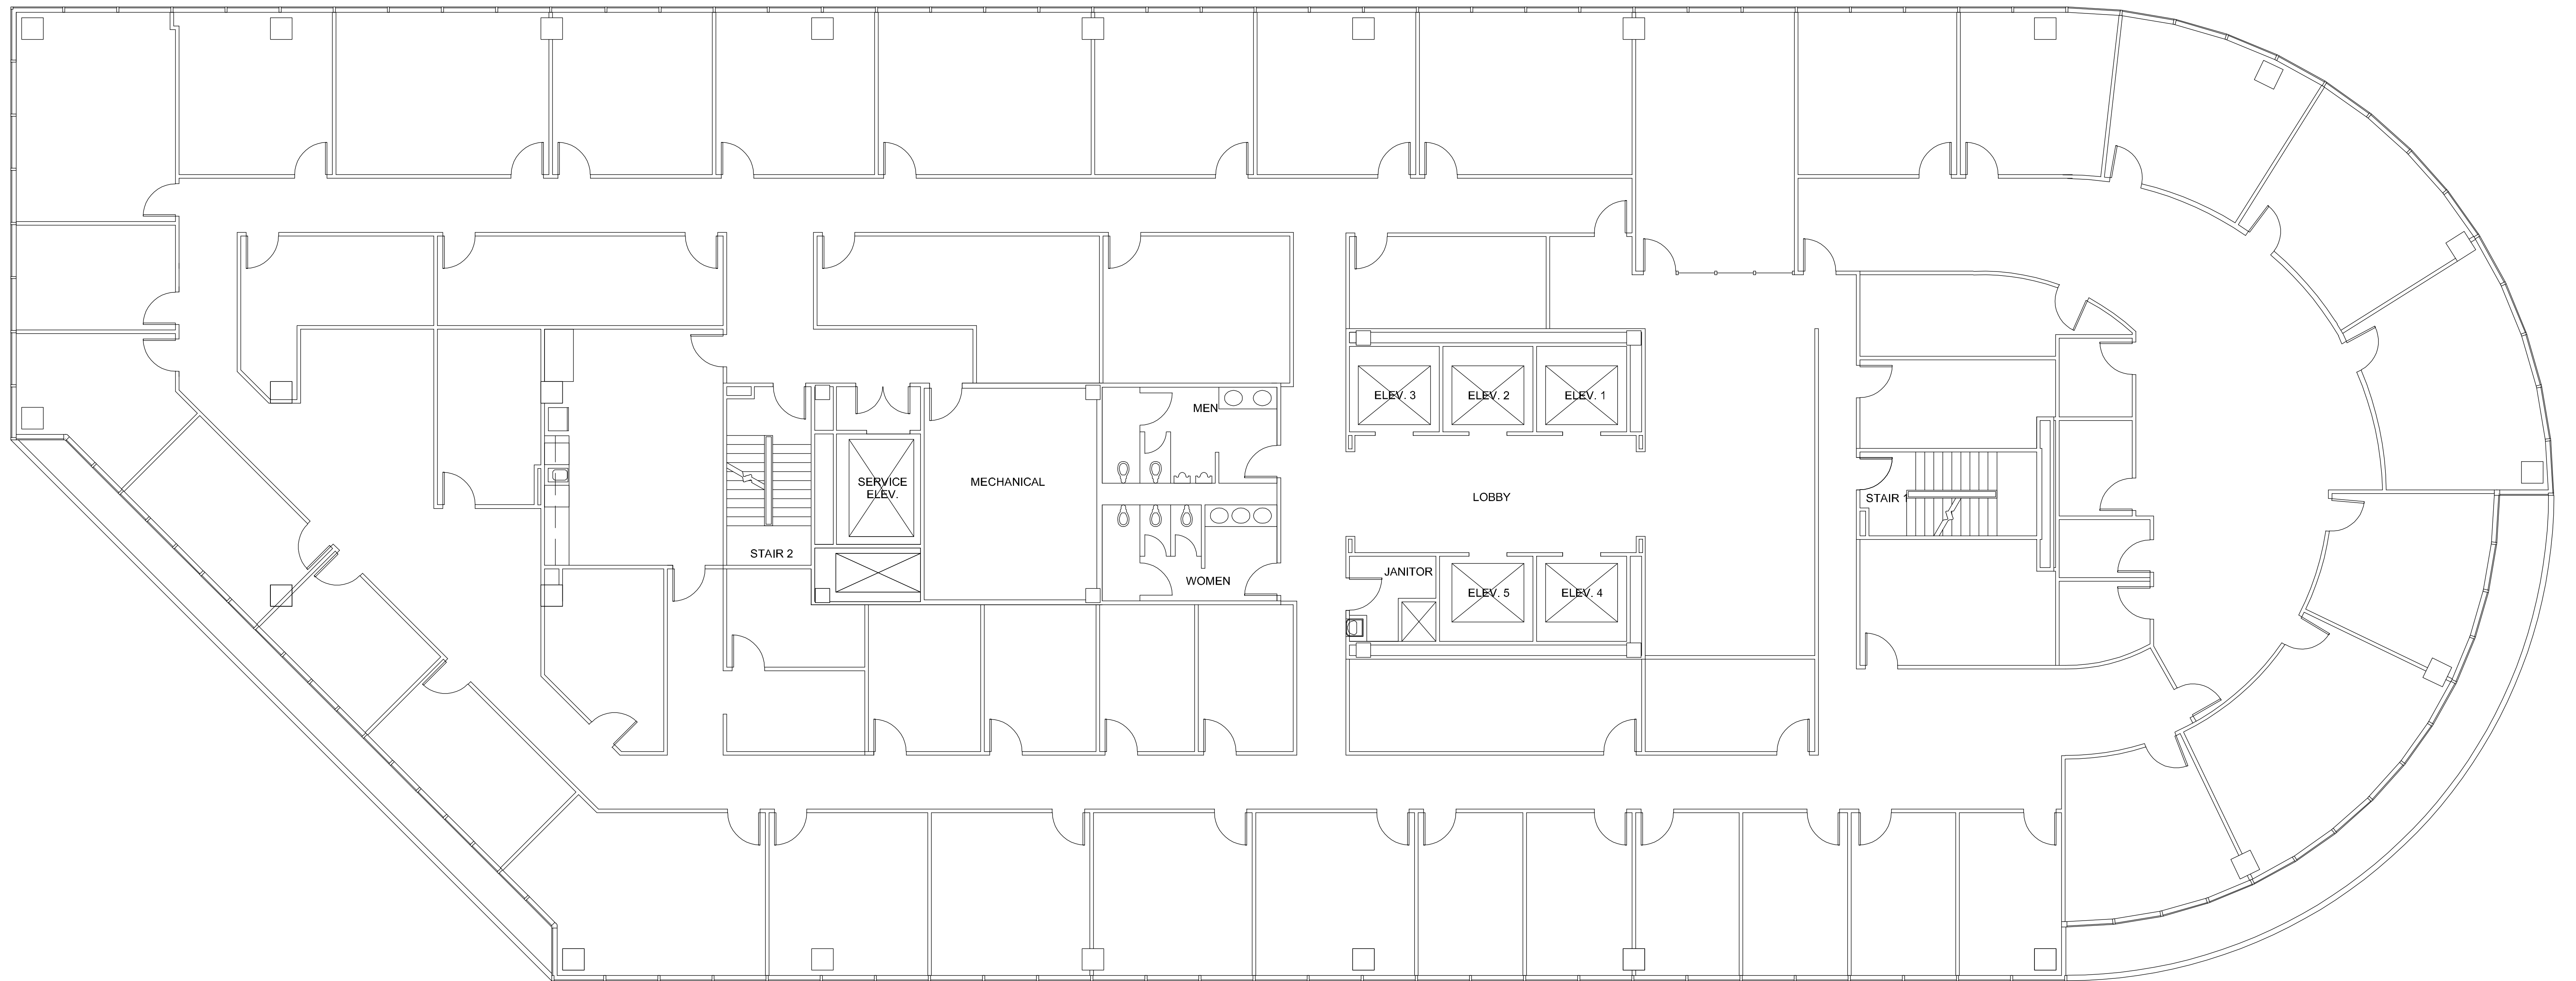

EIGHT

GREENWAY PLAZA

SUITE 1200 18,936 RSF