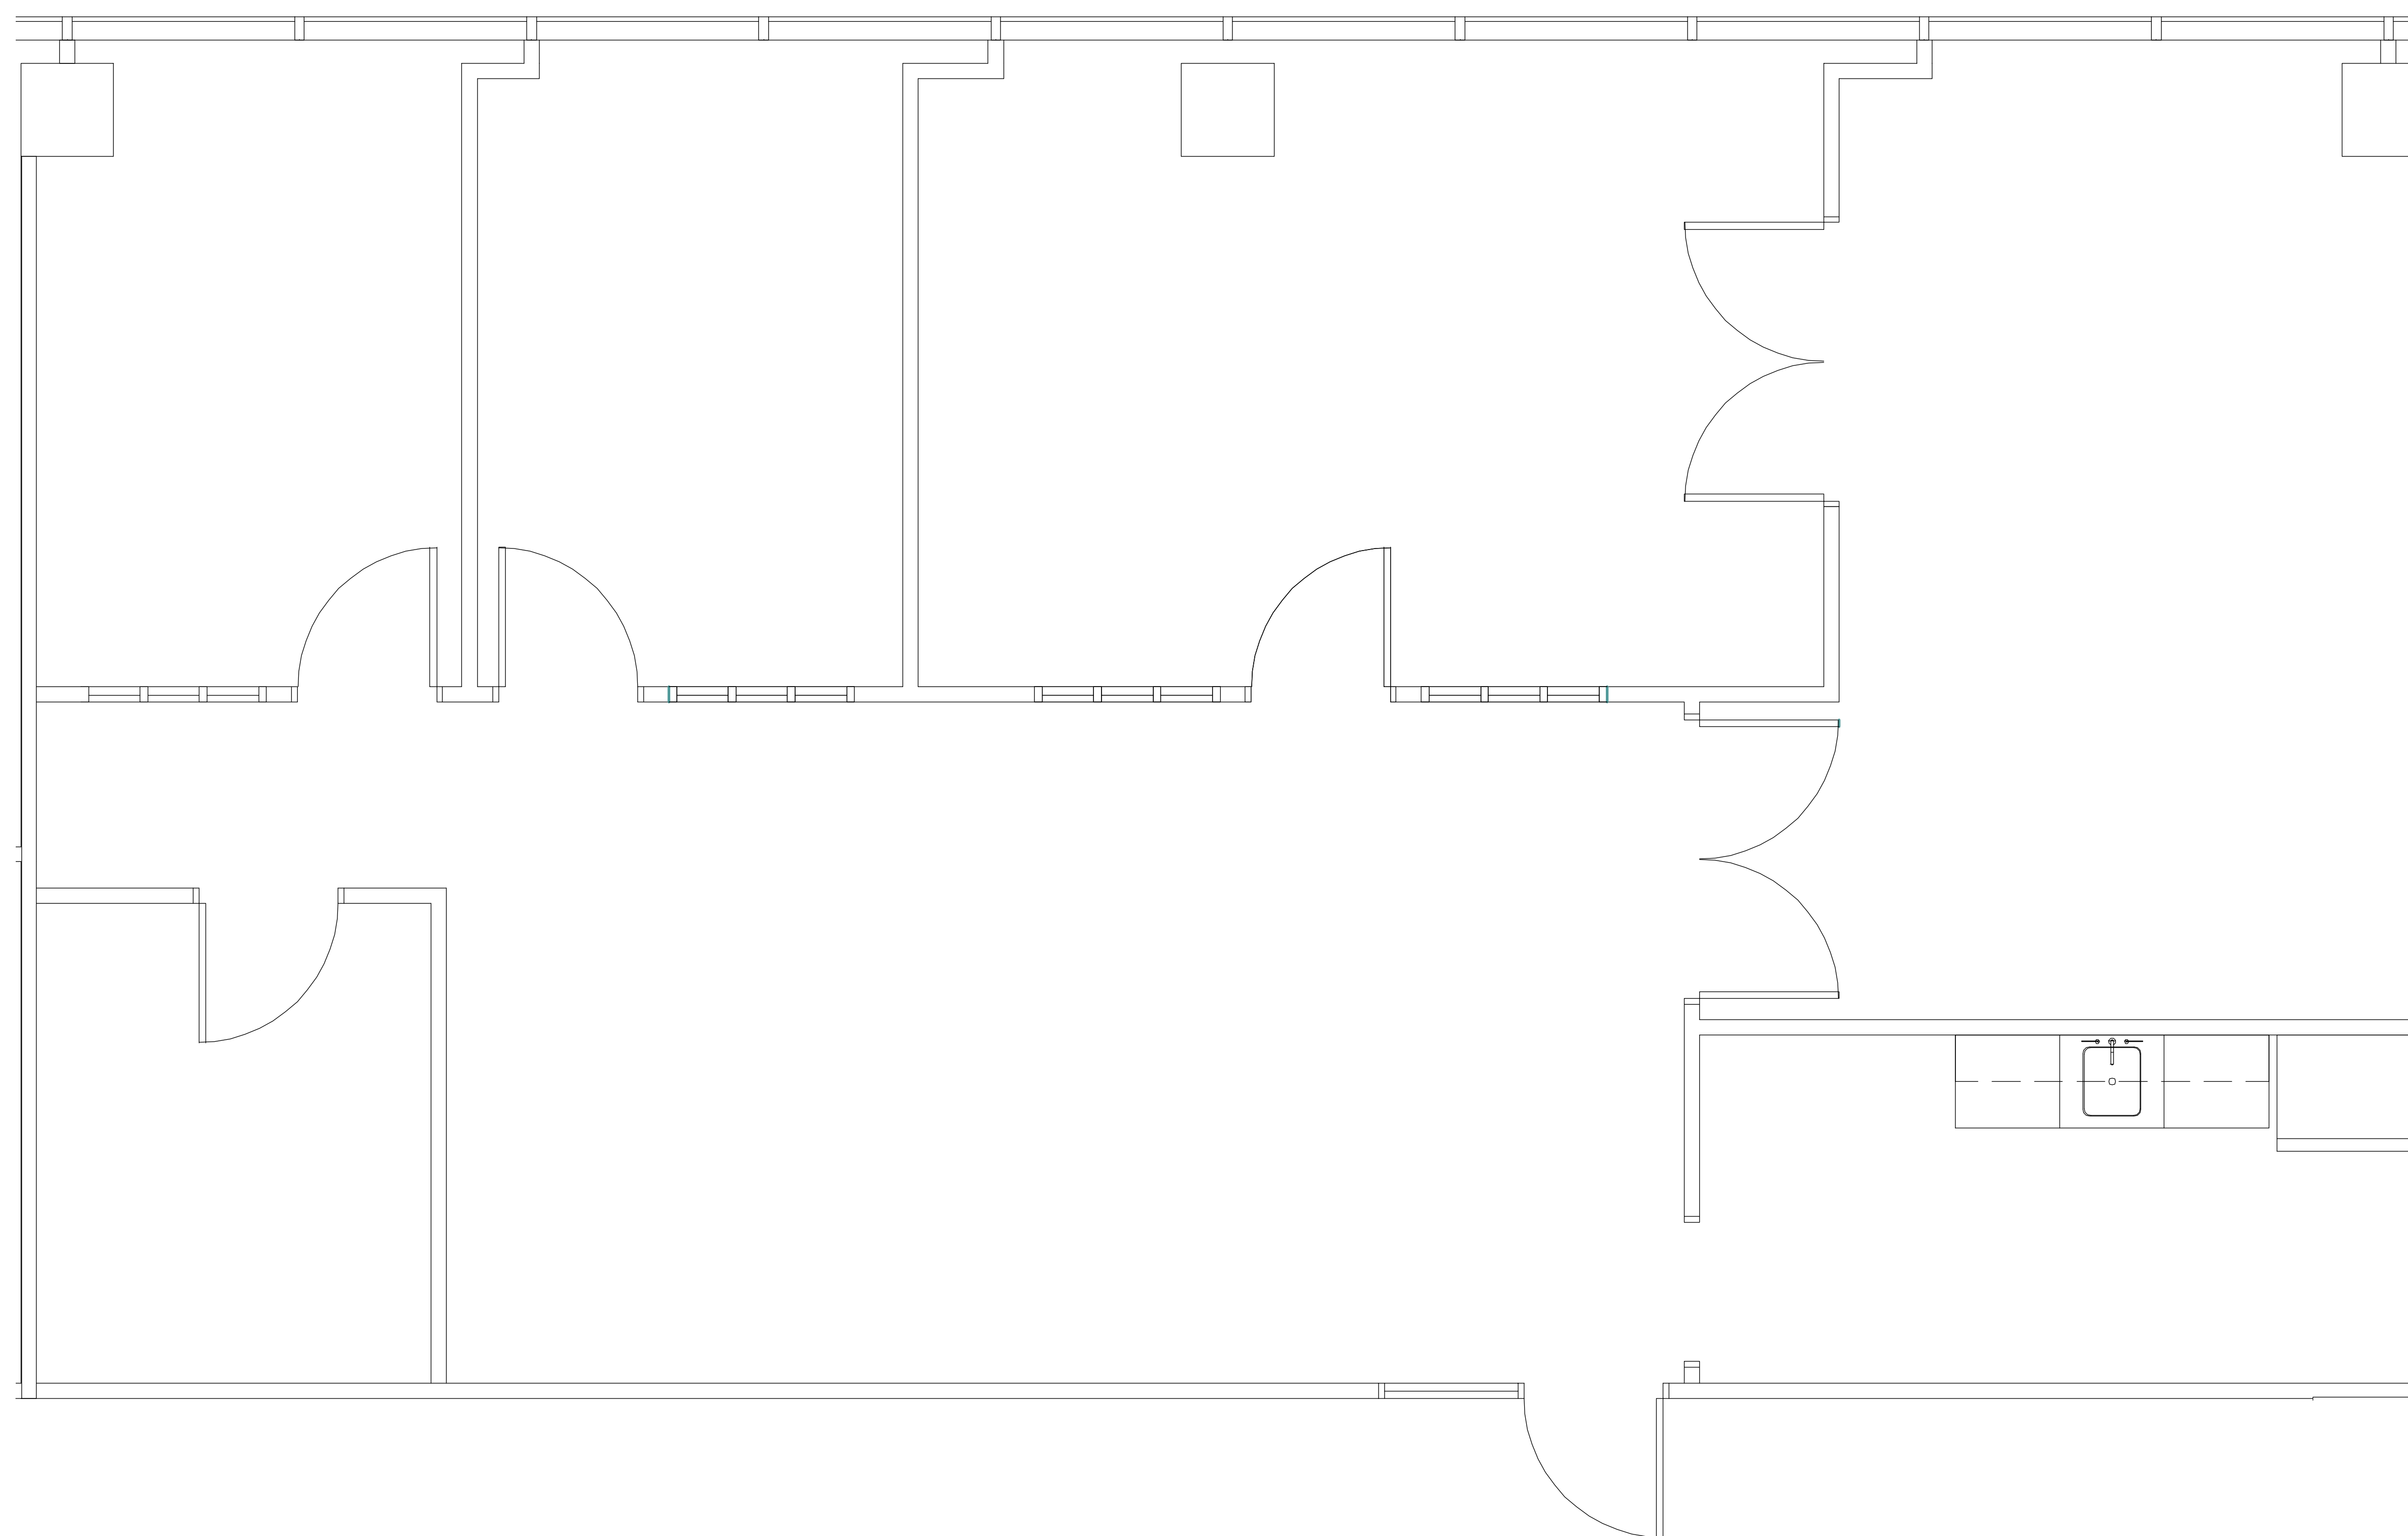

EIGHT

GREENWAY PLAZA

SUITE 1320A 1,804 RSF

Operated by  PARKWAY 832.308.6055 | pky.com

NORTH

EIGHT

GREENWAY PLAZA

SUITE 1320A 1,804 RSF

NORTH