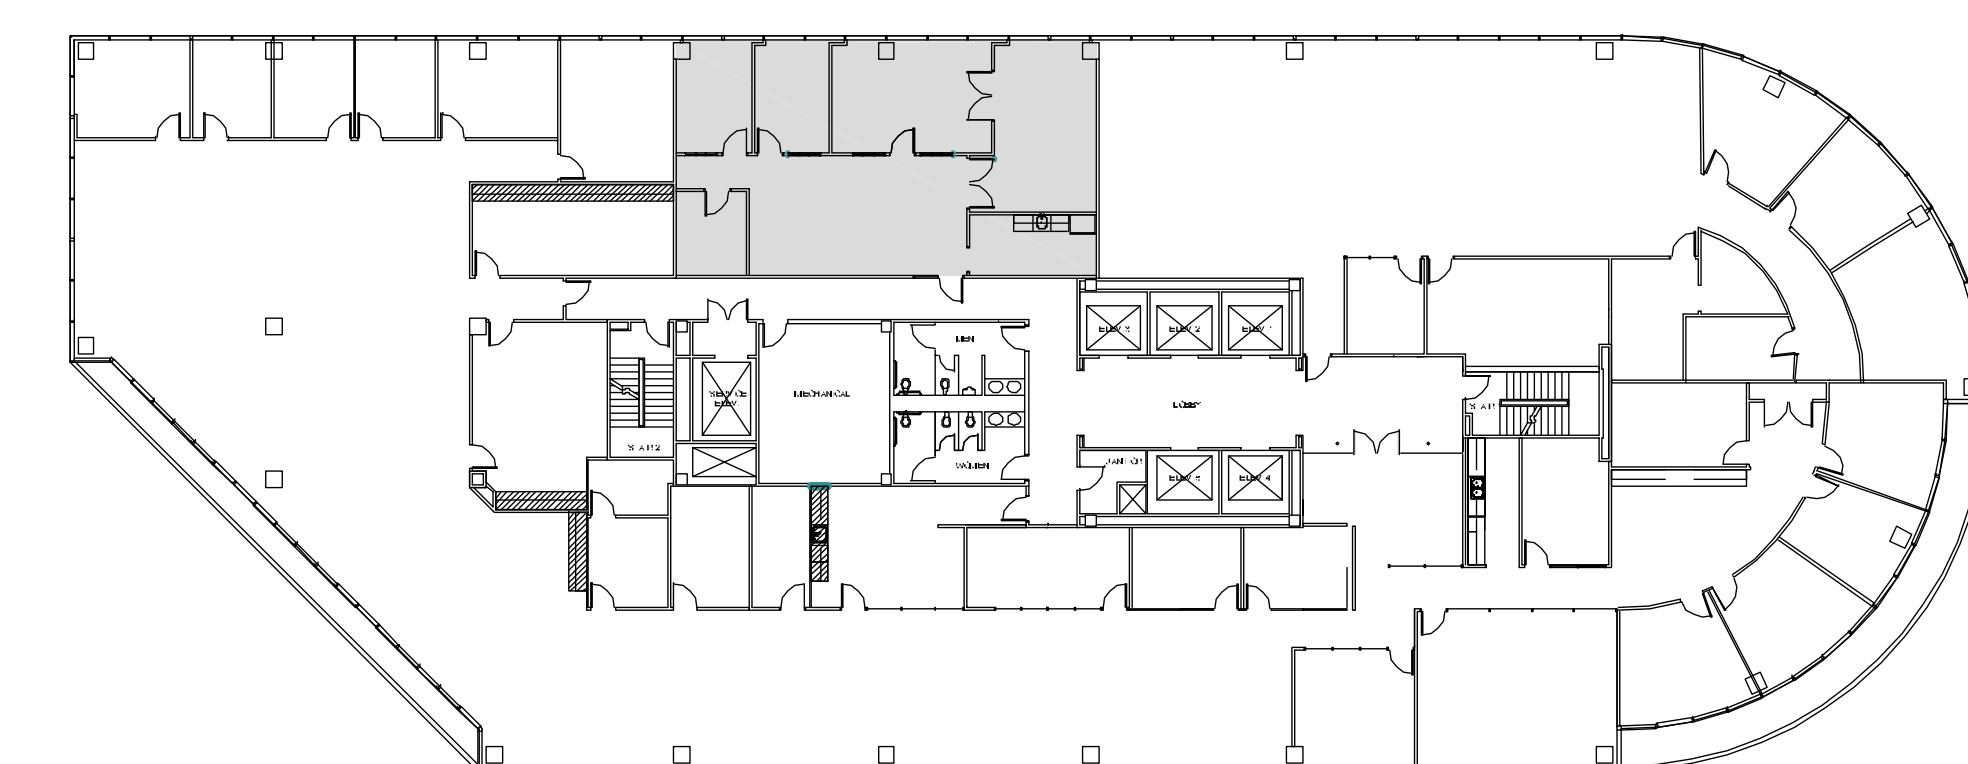

EIGHT

GREENWAY PLAZA

SUITE 1320A 1,804 RSF

Operated by  PARKWAY 832.308.6055 | pky.com

NORTH

EIGHT

GREENWAY PLAZA

SUITE 1320A 1,804 RSF

NORTH