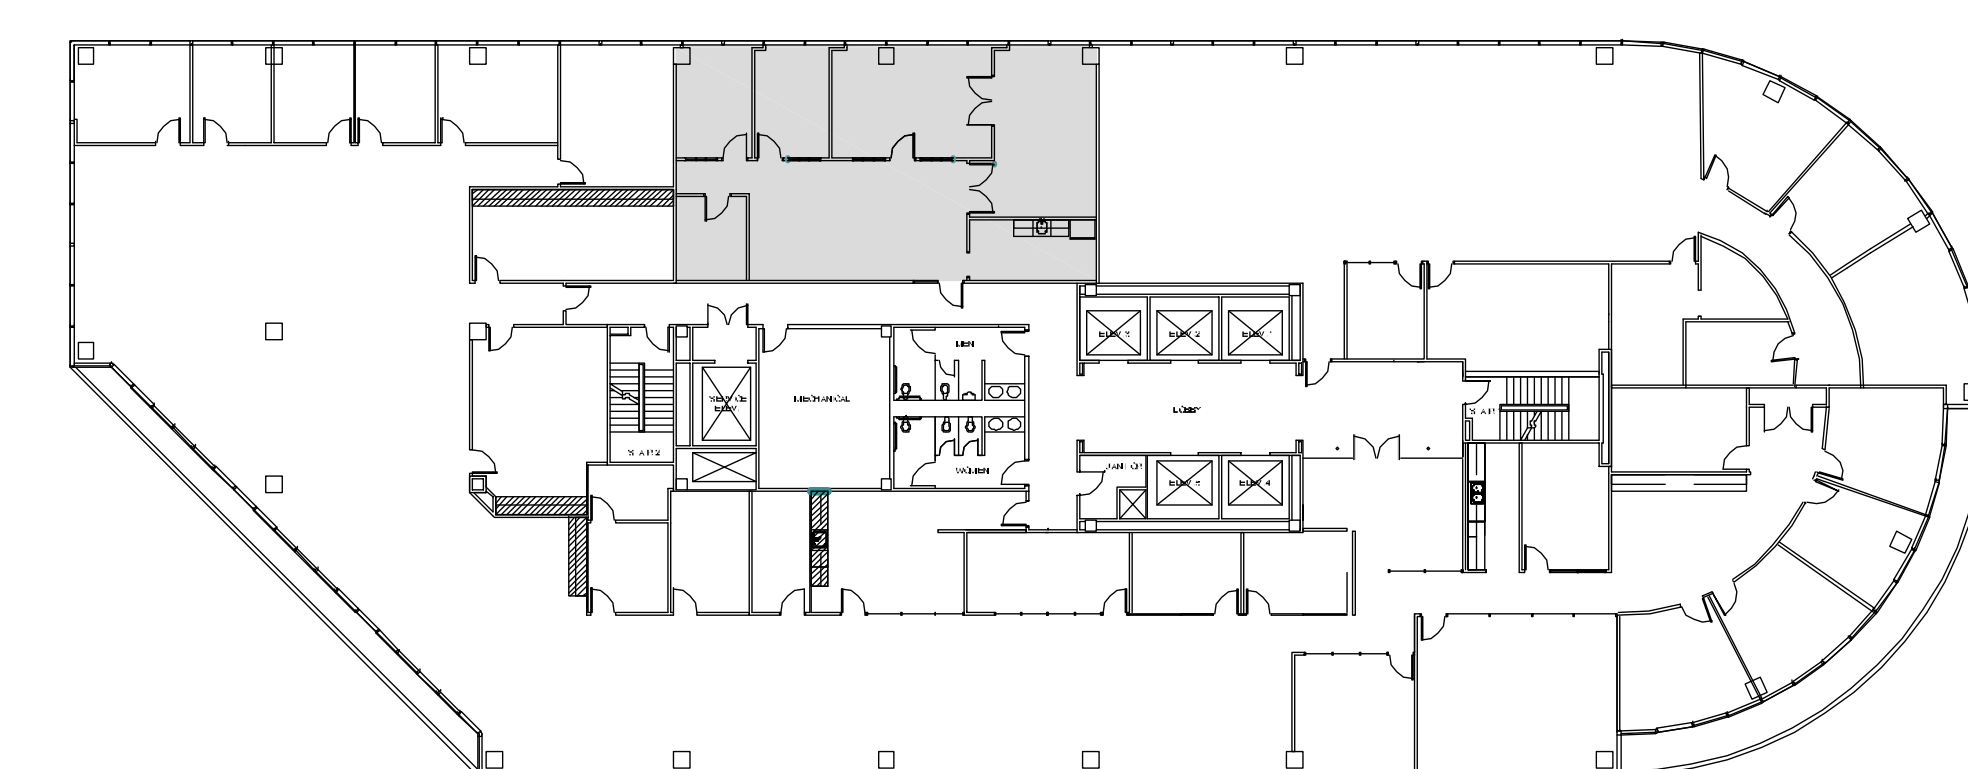

EIGHT

GREENWAY PLAZA

SUITE 1320A 1,804 RSF

Operated by  PARKWAY 832.308.6055 | pky.com

NORTH

EIGHT

GREENWAY PLAZA

SUITE 1320A 1,804 RSF

NORTH