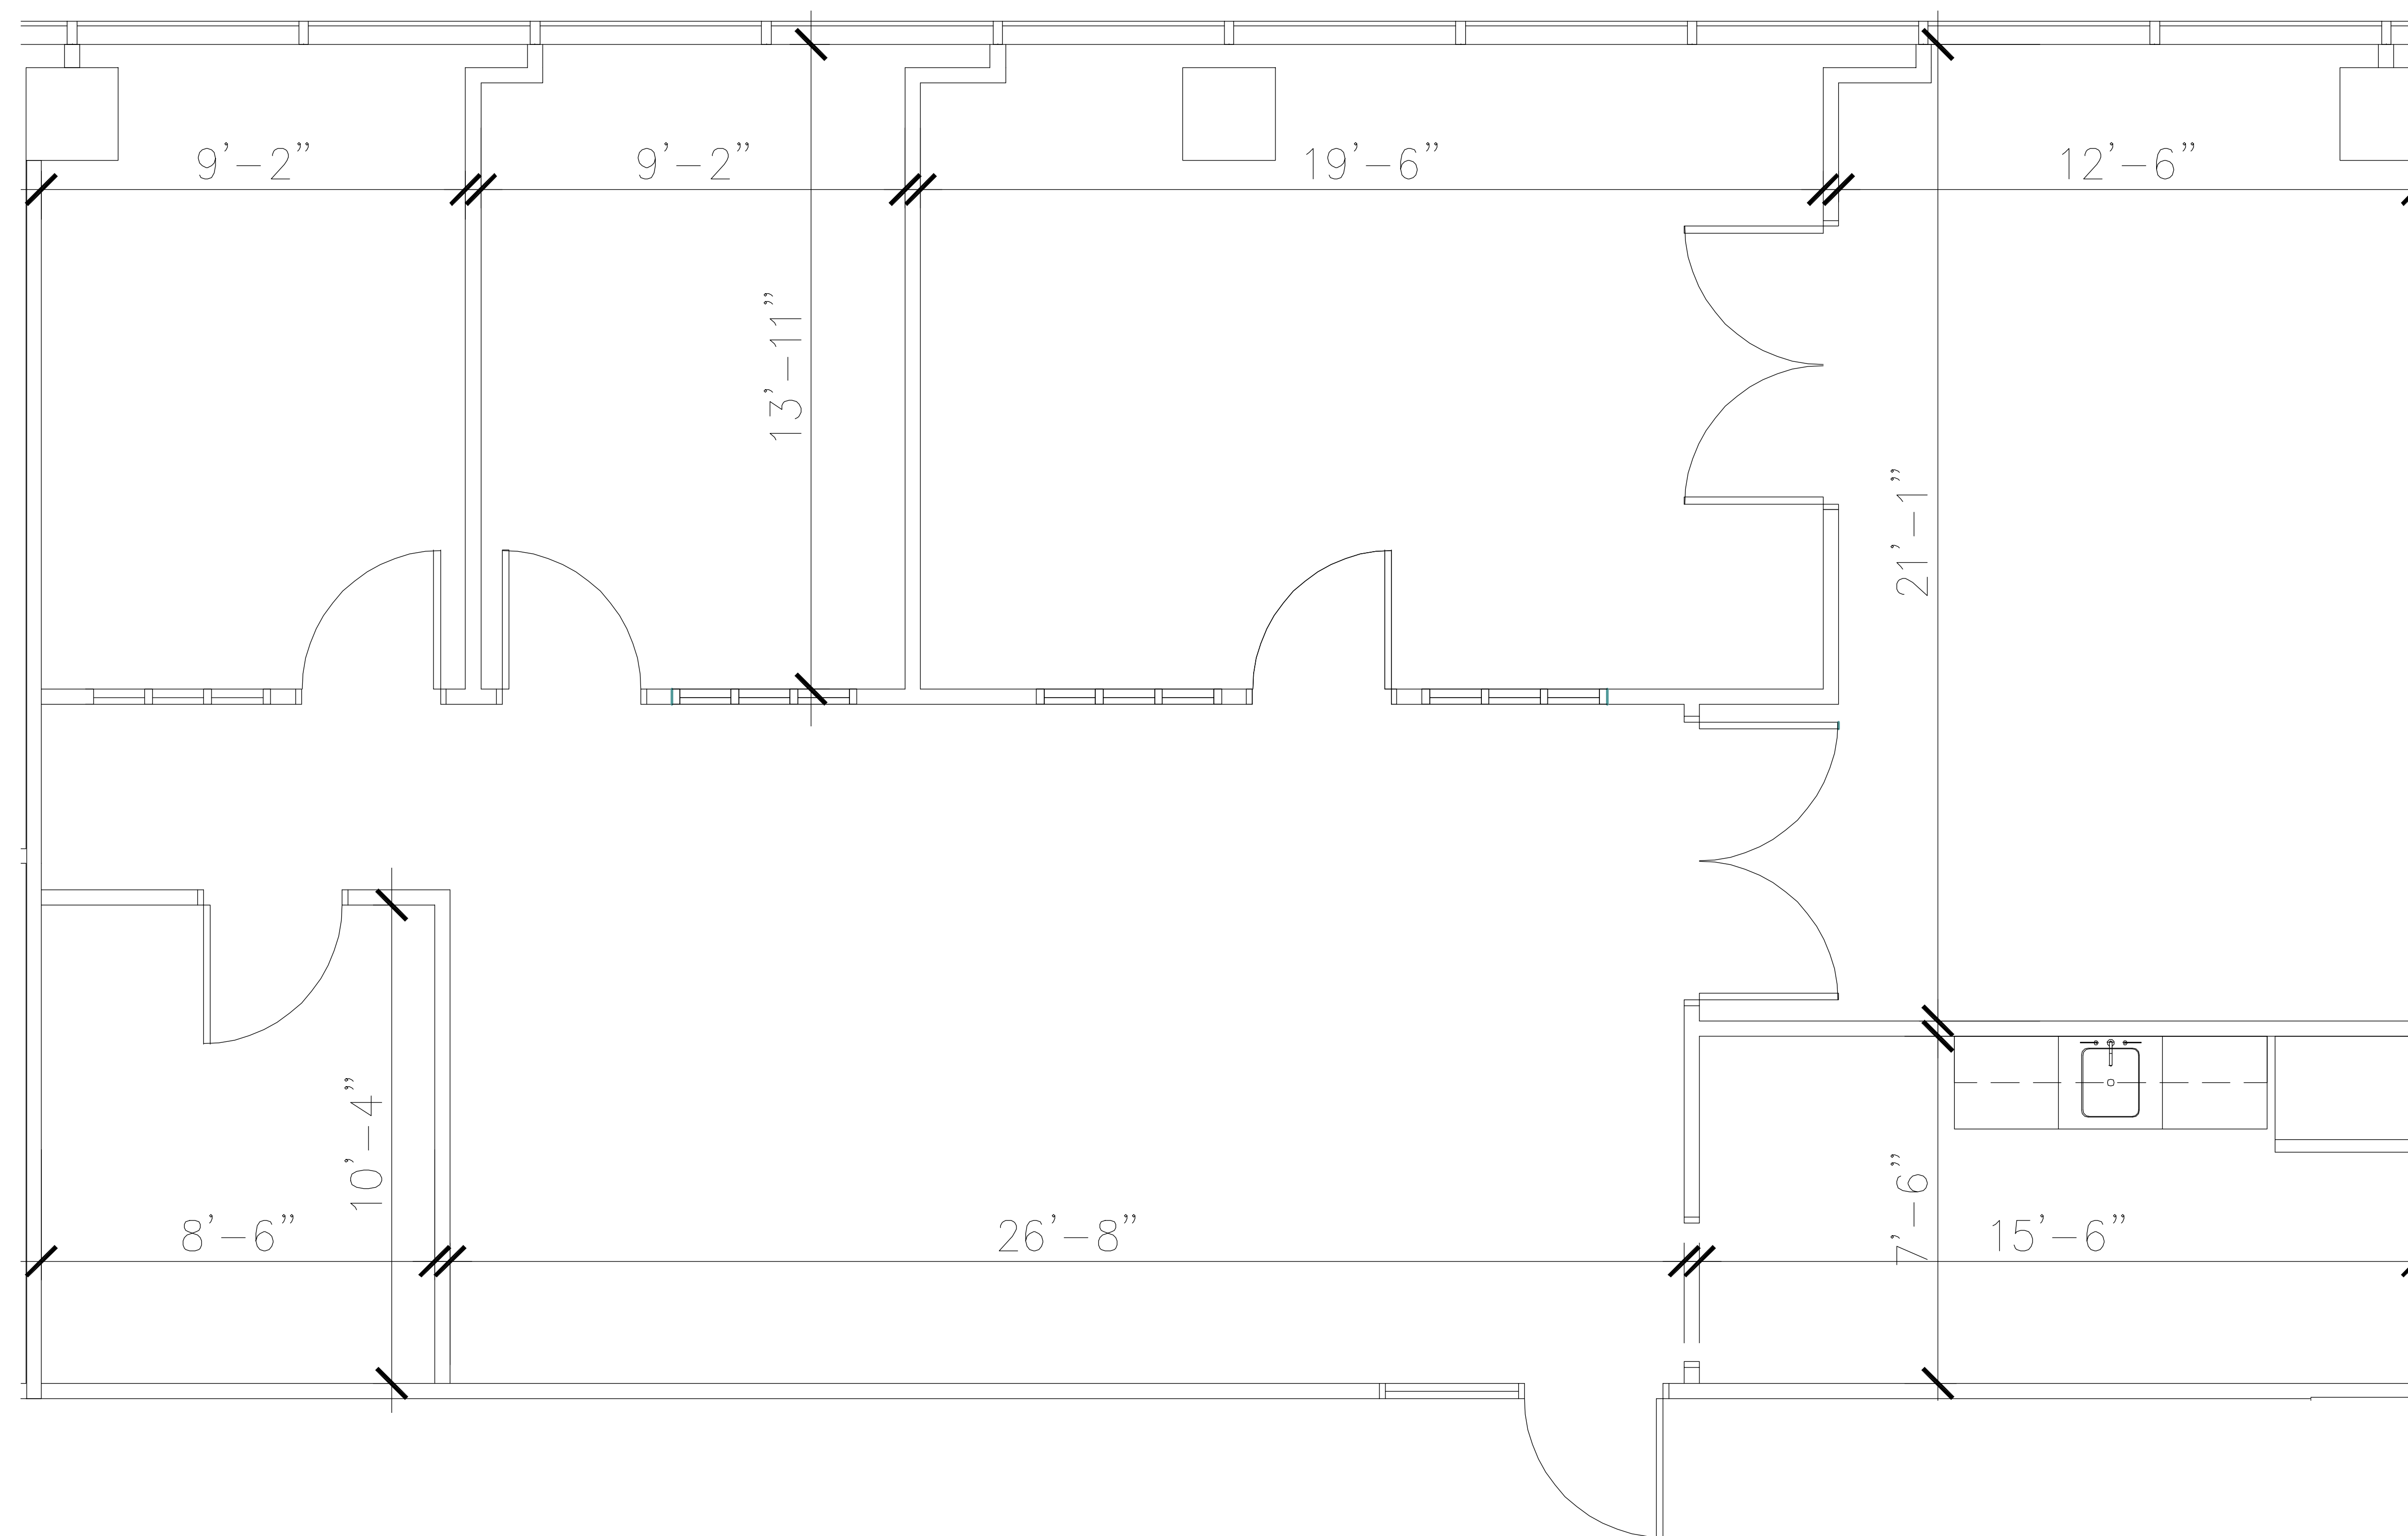

EIGHT

GREENWAY PLAZA

SUITE 1320A 1,804 RSF

Operated by  PARKWAY 832.308.6055 | pky.com

NORTH

EIGHT

GREENWAY PLAZA

SUITE 1320A 1,804 RSF

NORTH