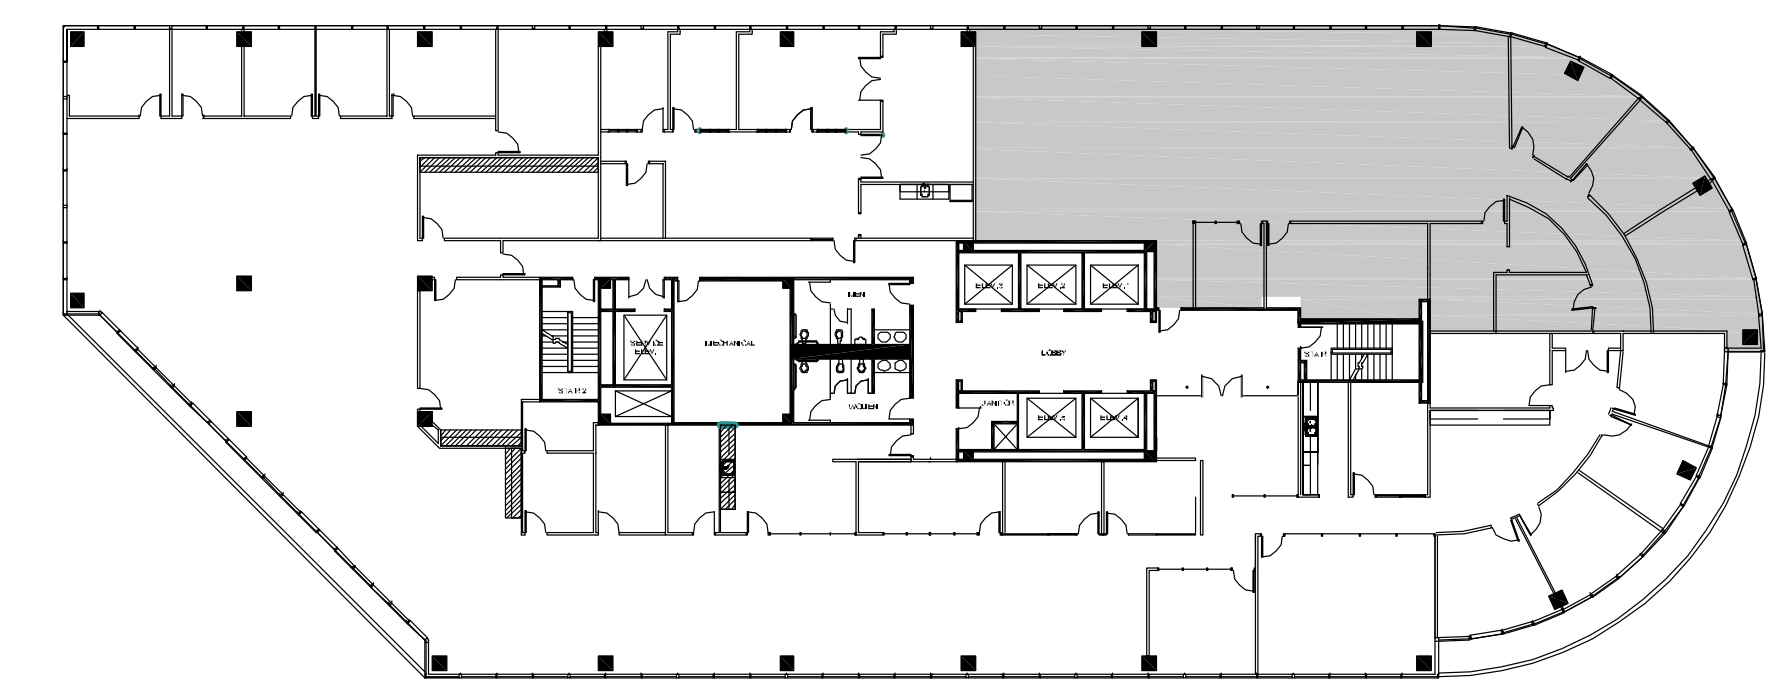

# EIGHT

GREENWAY PLAZA

SUITE 1350 4,561 RSF

Owned & Operated by  PARKWAY 832.308.6055 | pky.com