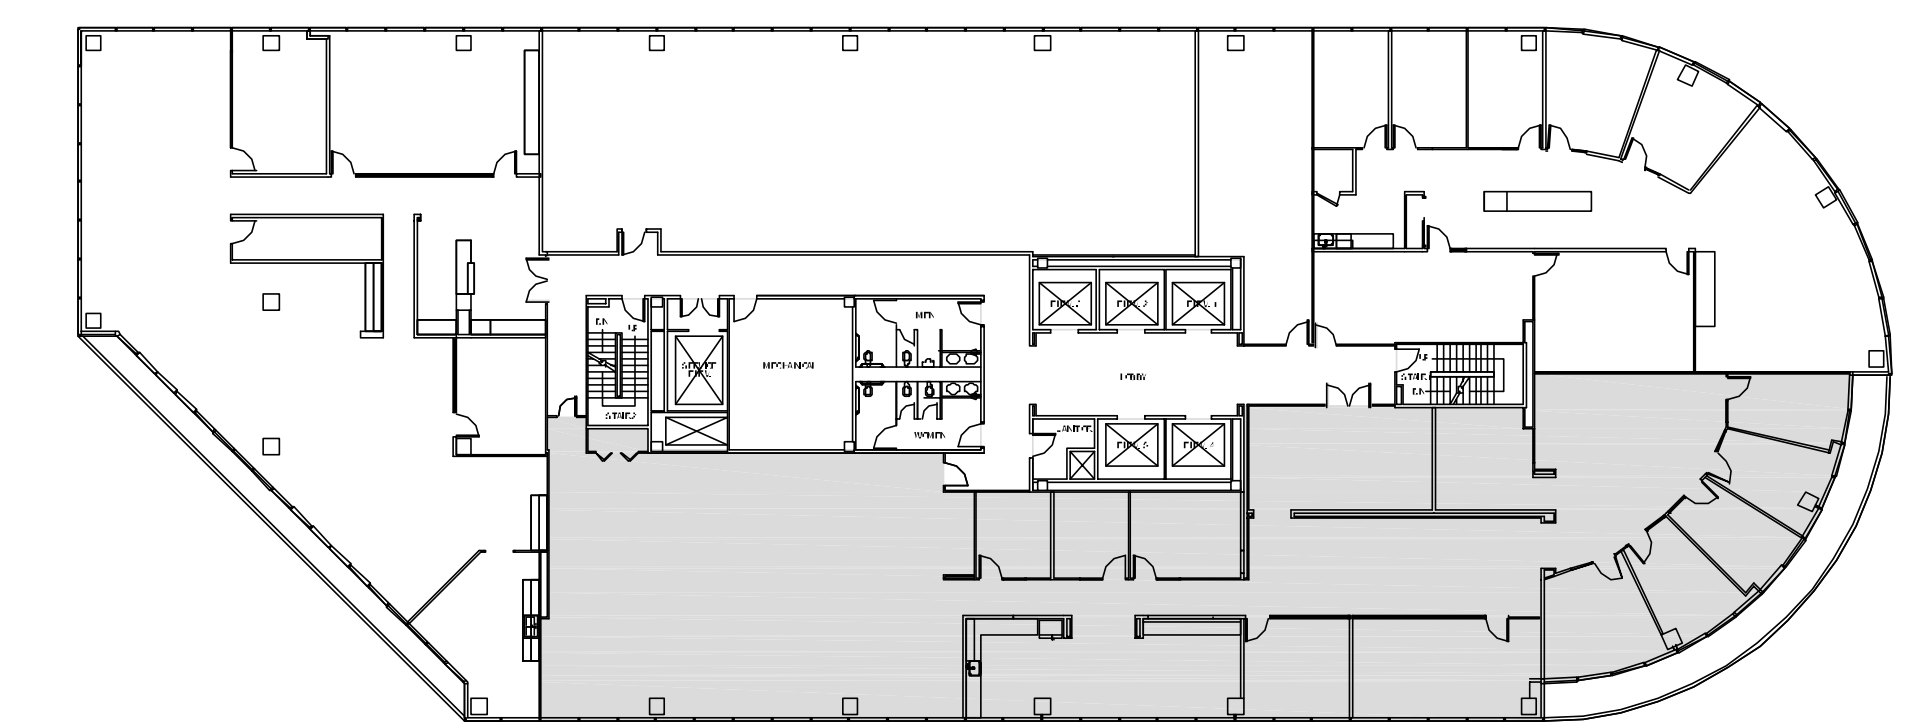

EIGHT

GREENWAY PLAZA

SUITE 400 6,787 RSF

Operated by  PARKWAY 832.308.6055 | pky.com