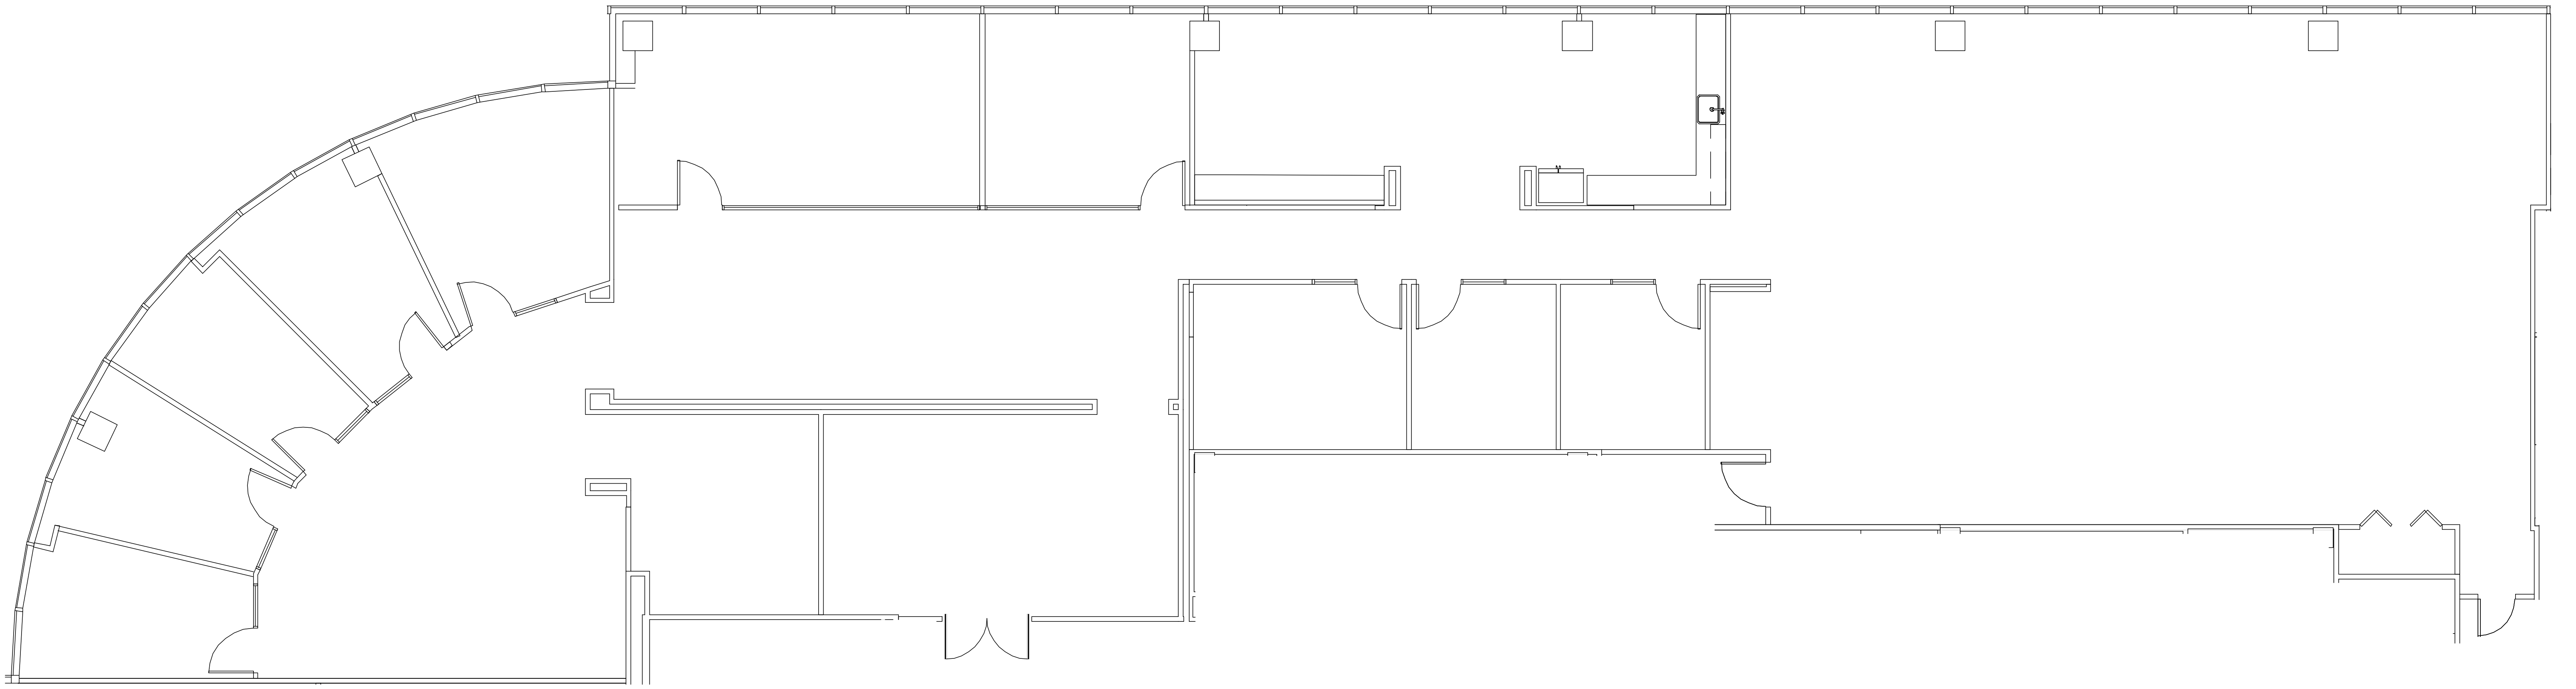

EIGHT

GREENWAY PLAZA

SUITE 400 6,787 RSF

Operated by  PARKWAY 832.308.6055 | pky.com