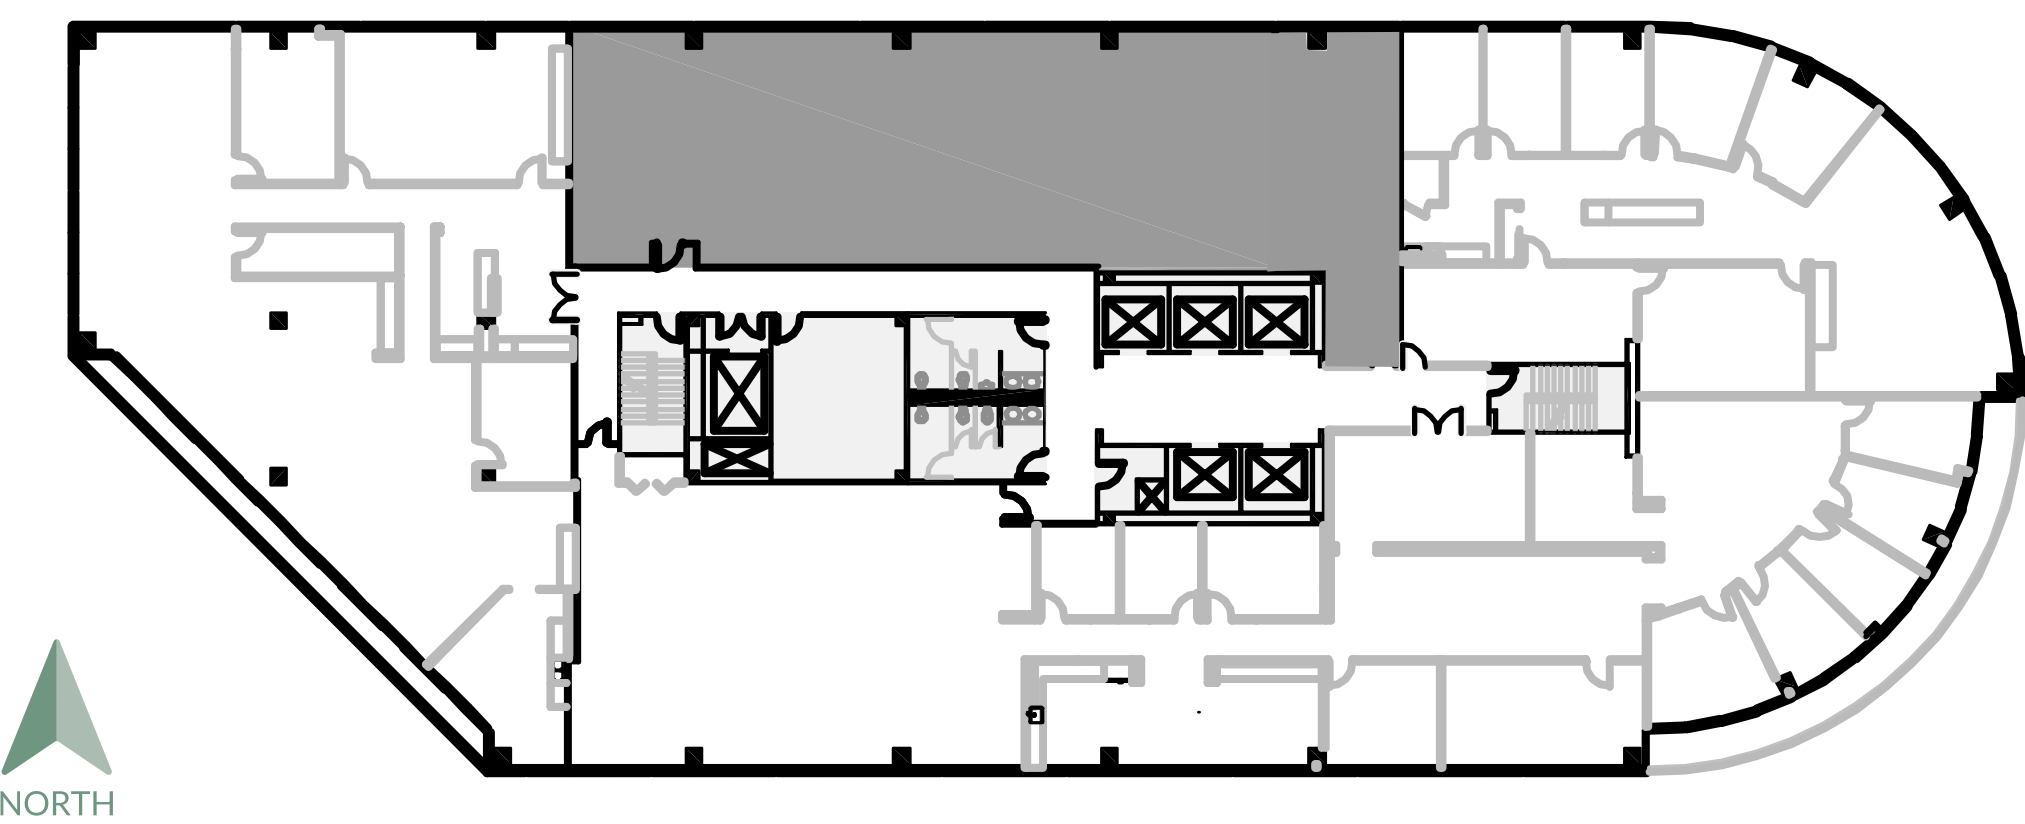

EIGHT

GREENWAY PLAZA

SUITE 450 3,004 RSF

Owned & Operated by  PARKWAY 832.308.6055 | pky.com