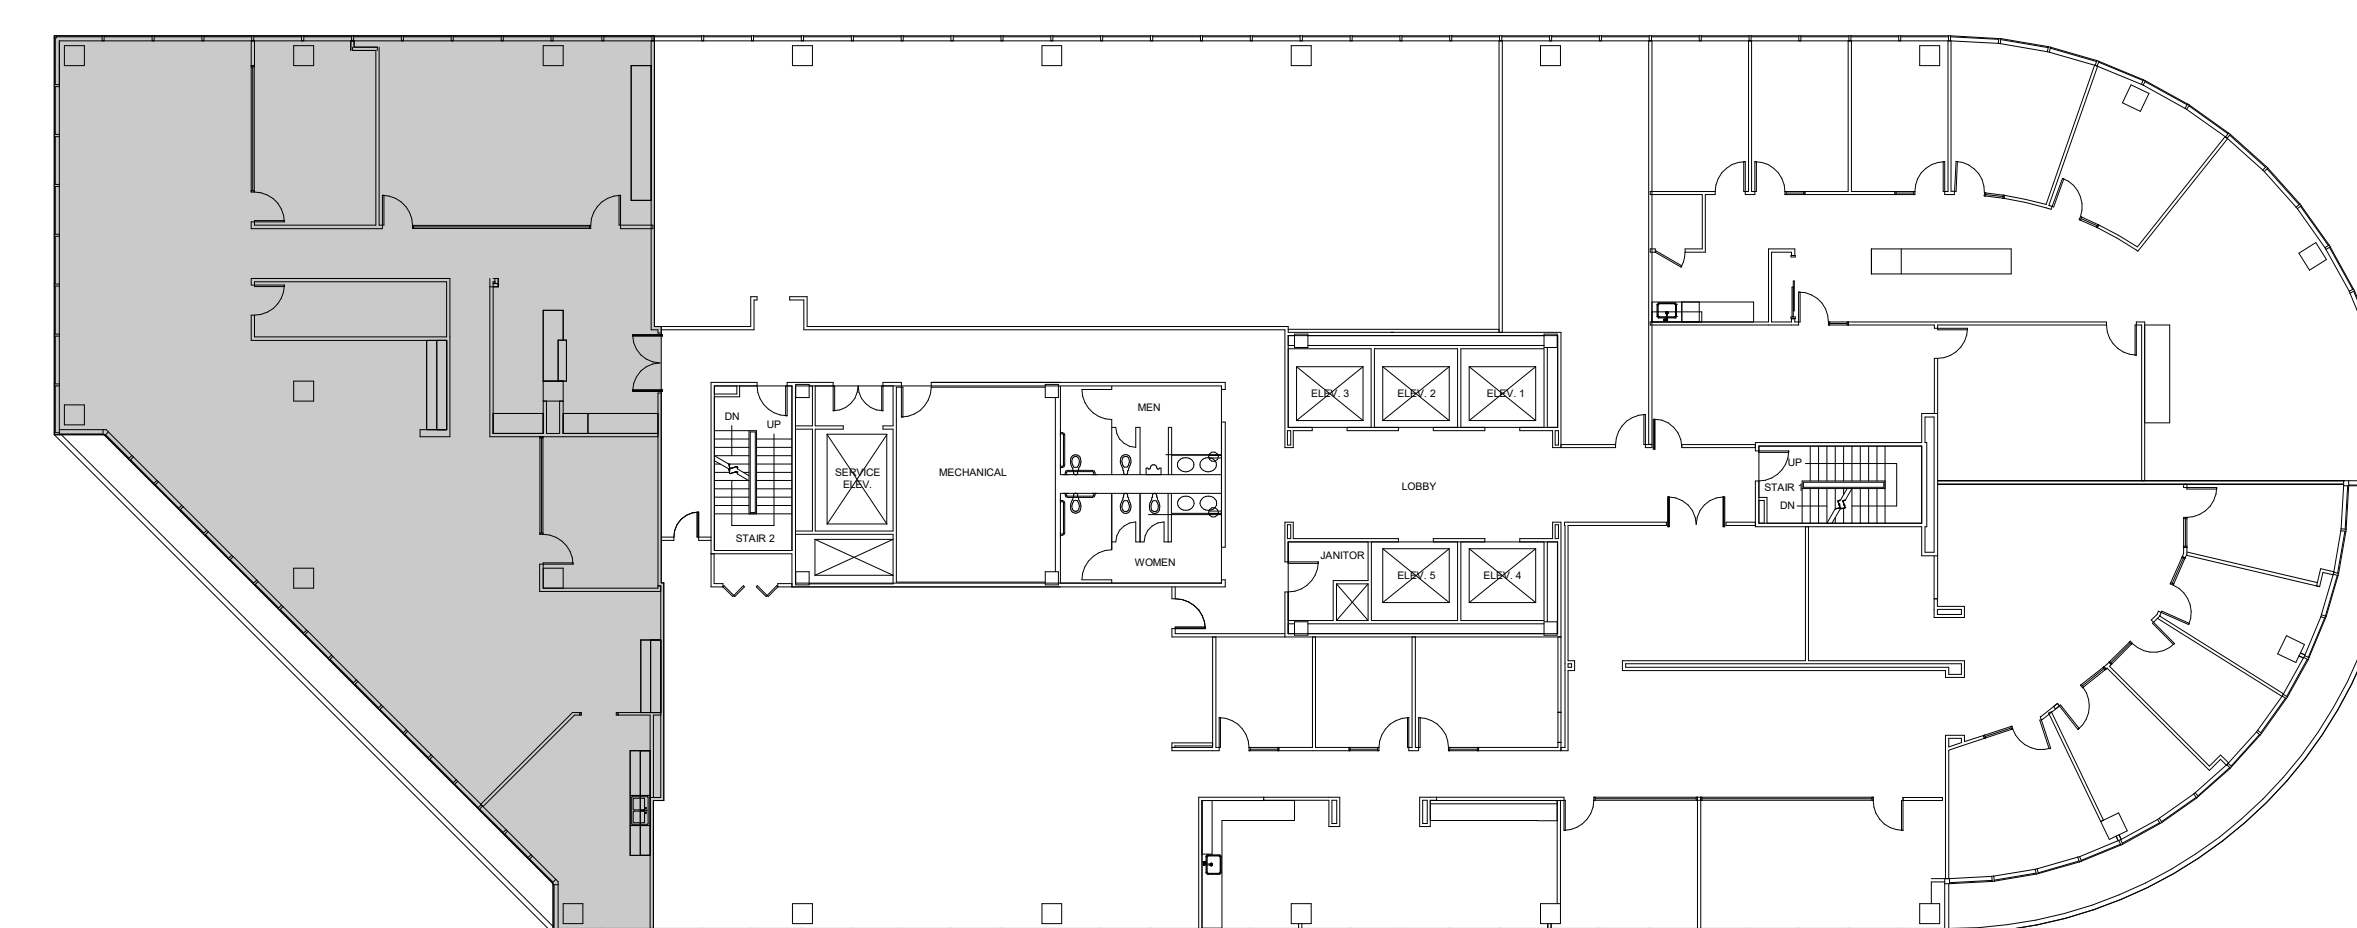

# EIGHT

GREENWAY PLAZA

SUITE 460 4,740 RSF