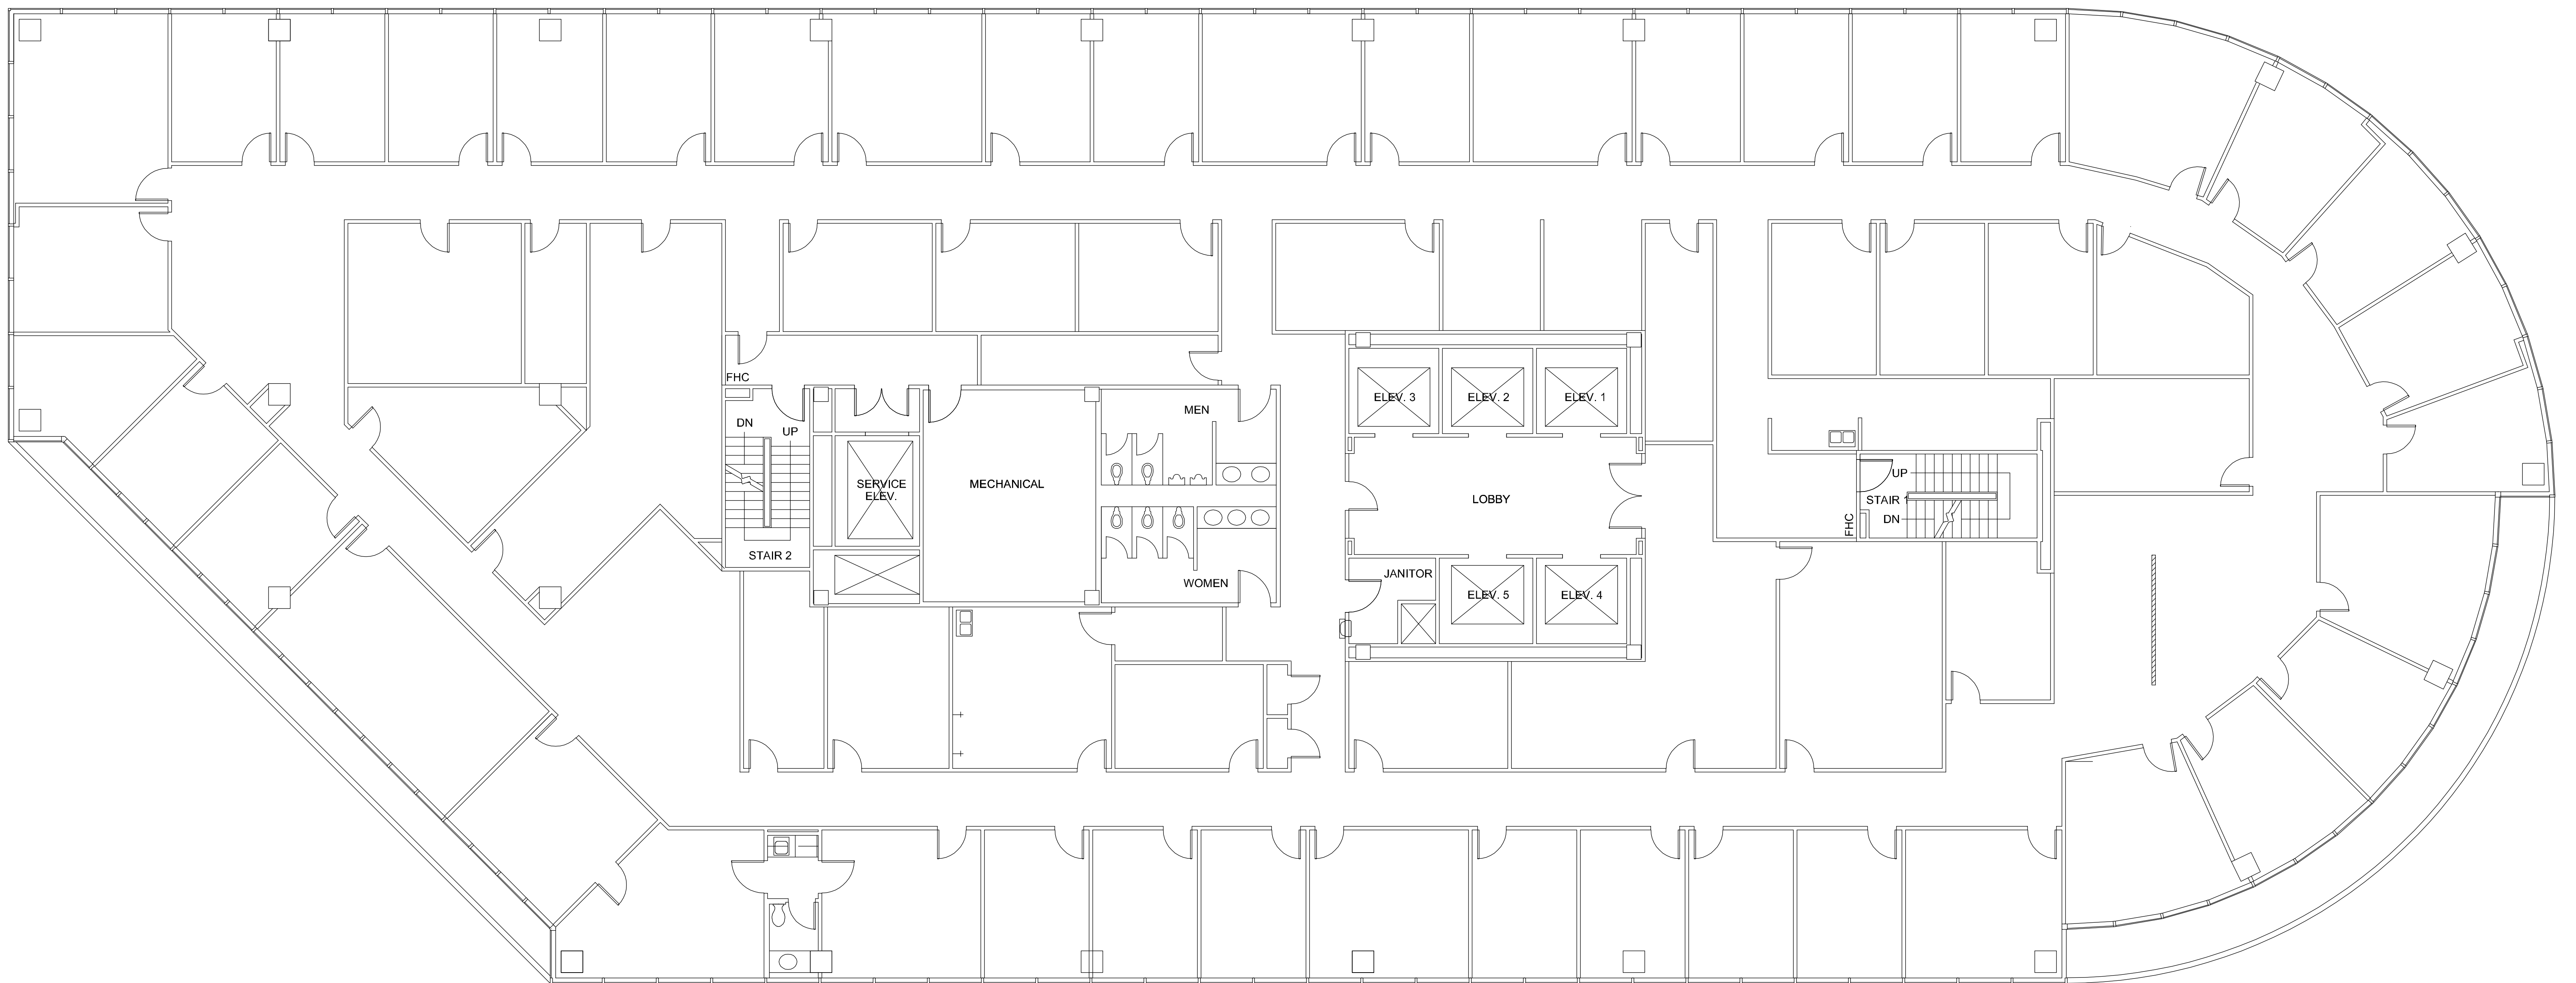

# EIGHT

GREENWAY PLAZA

SUITE 500 18,936 RSF

Operated by  PARKWAY 832.308.6055 | pky.com