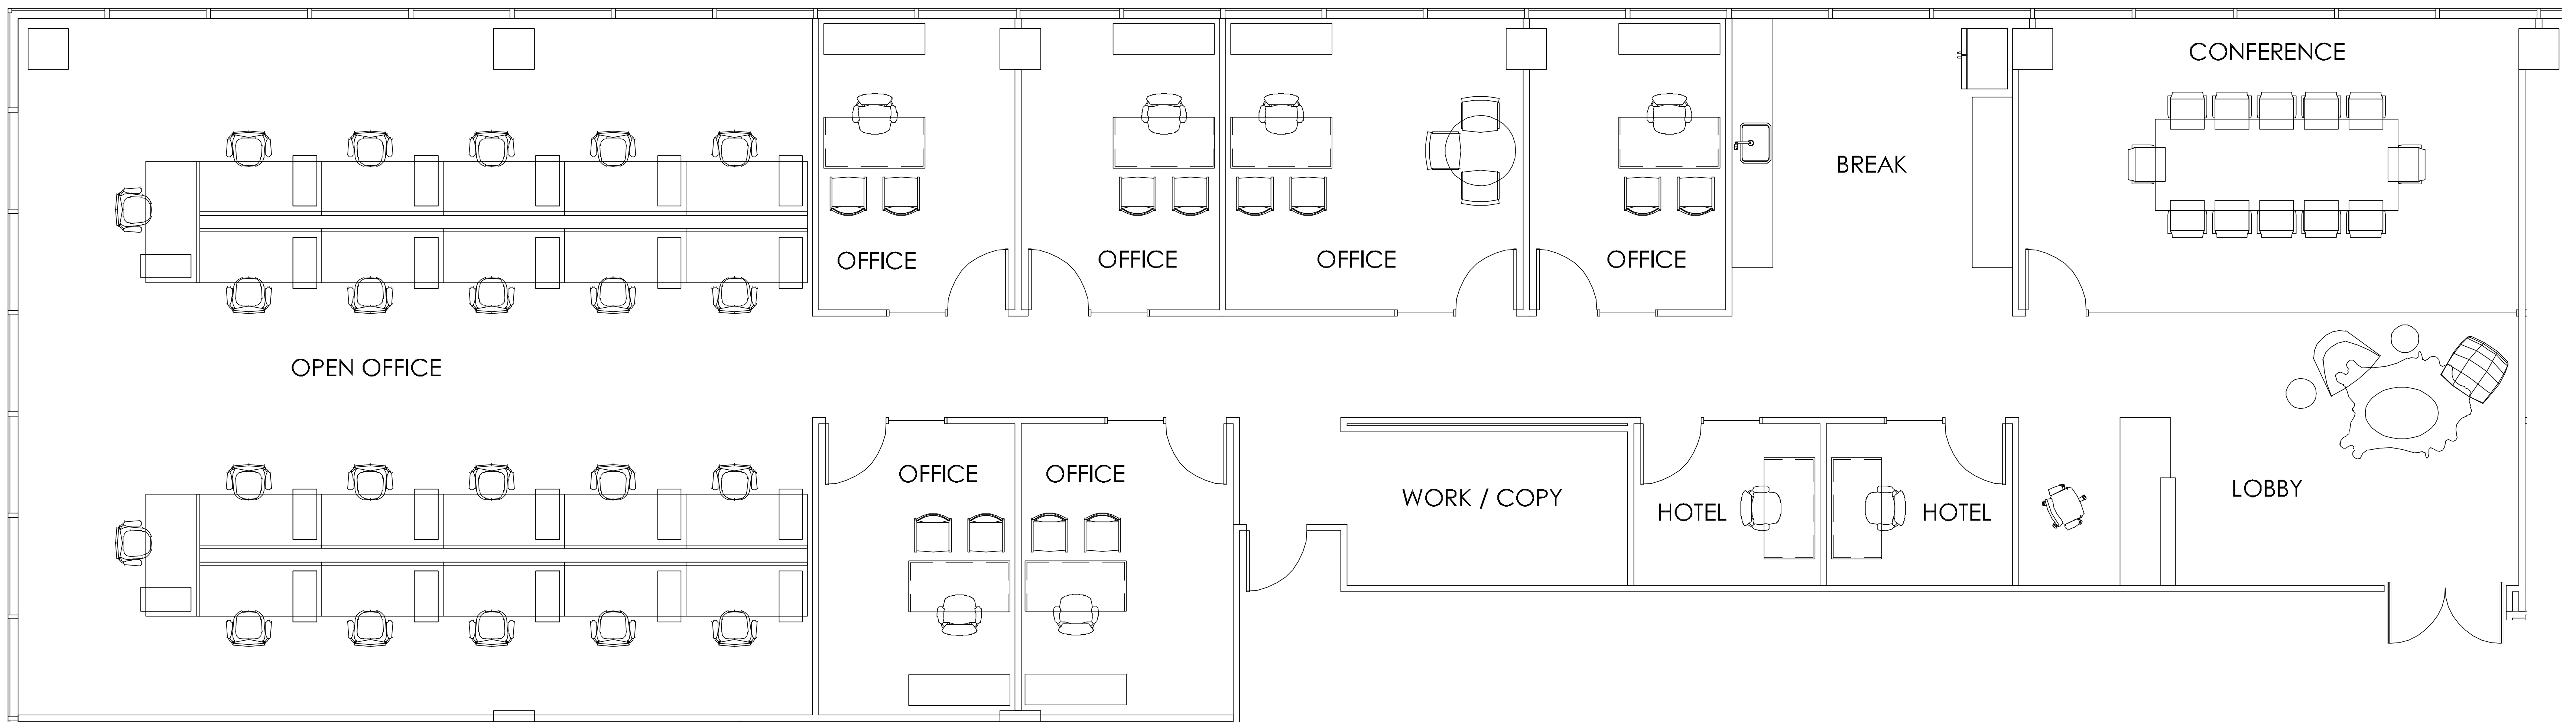

# EIGHT

GREENWAY PLAZA

SUITE 700 4,603 RSF