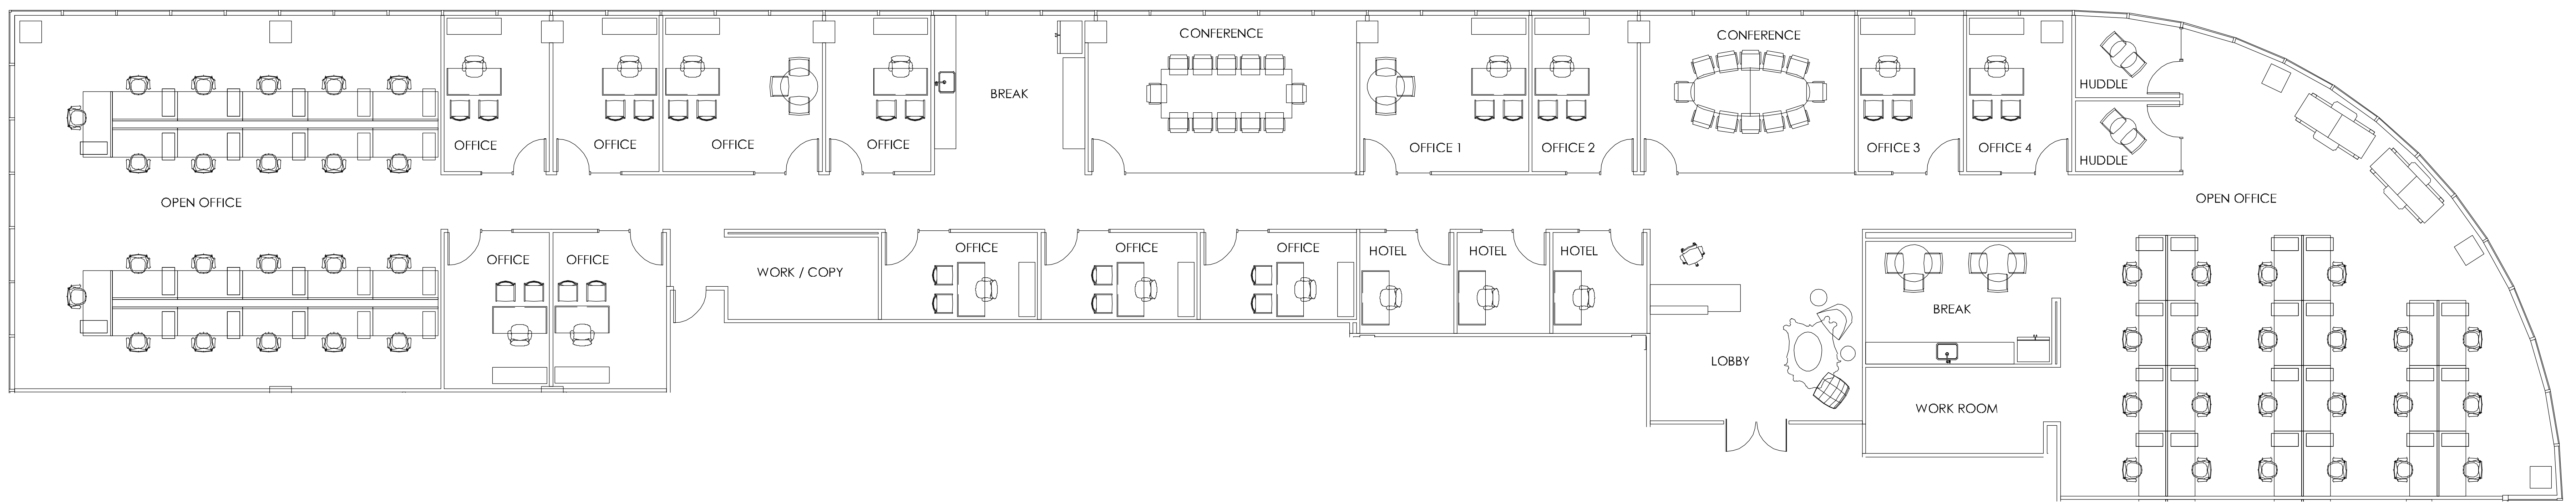

EIGHT

GREENWAY PLAZA

SUITE 700 & 725 9,185 RSF