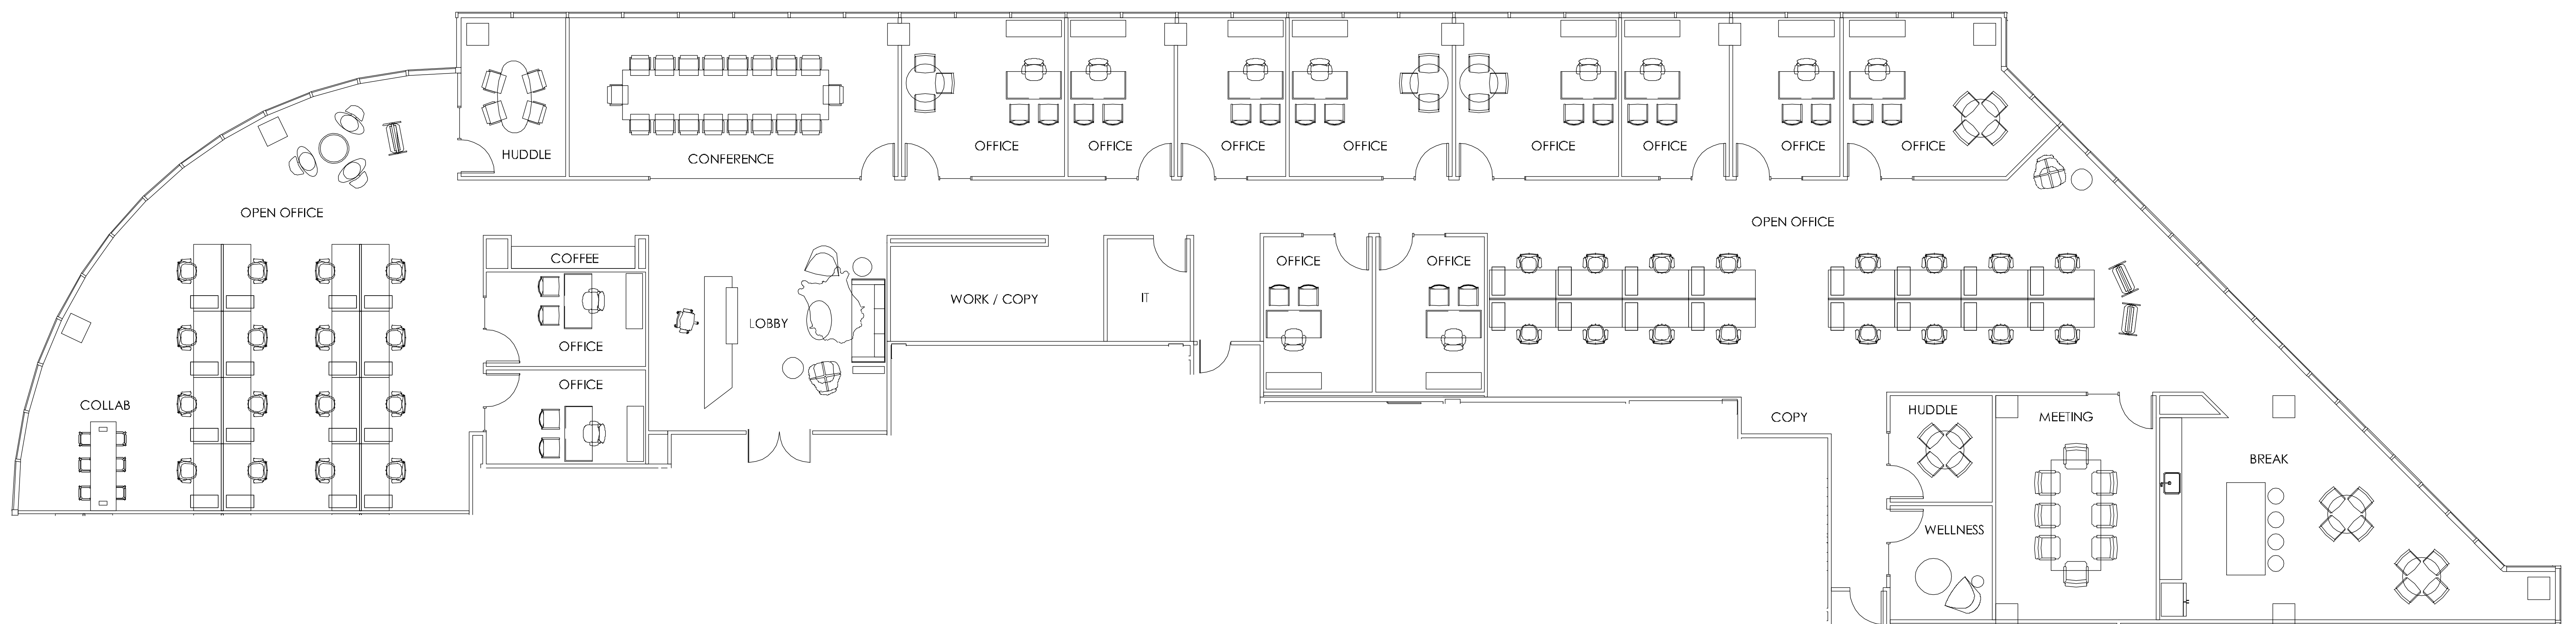

EIGHT

GREENWAY PLAZA

SUITE 750 9,097 RSF