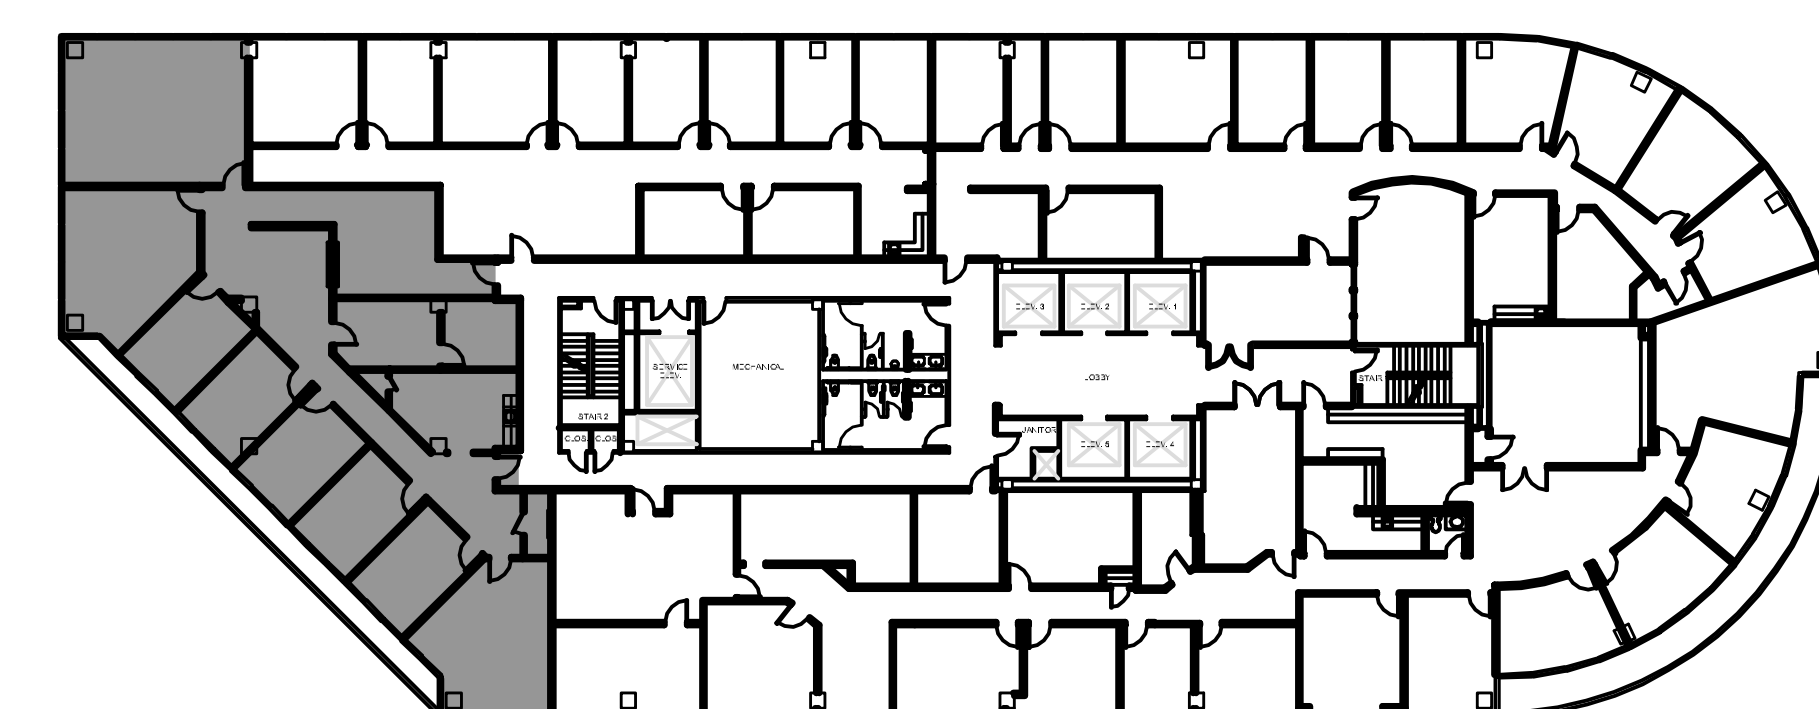

EIGHT

GREENWAY PLAZA

SUITE 930 4,059 RSF

Operated by  PARKWAY 832.308.6055 | pky.com