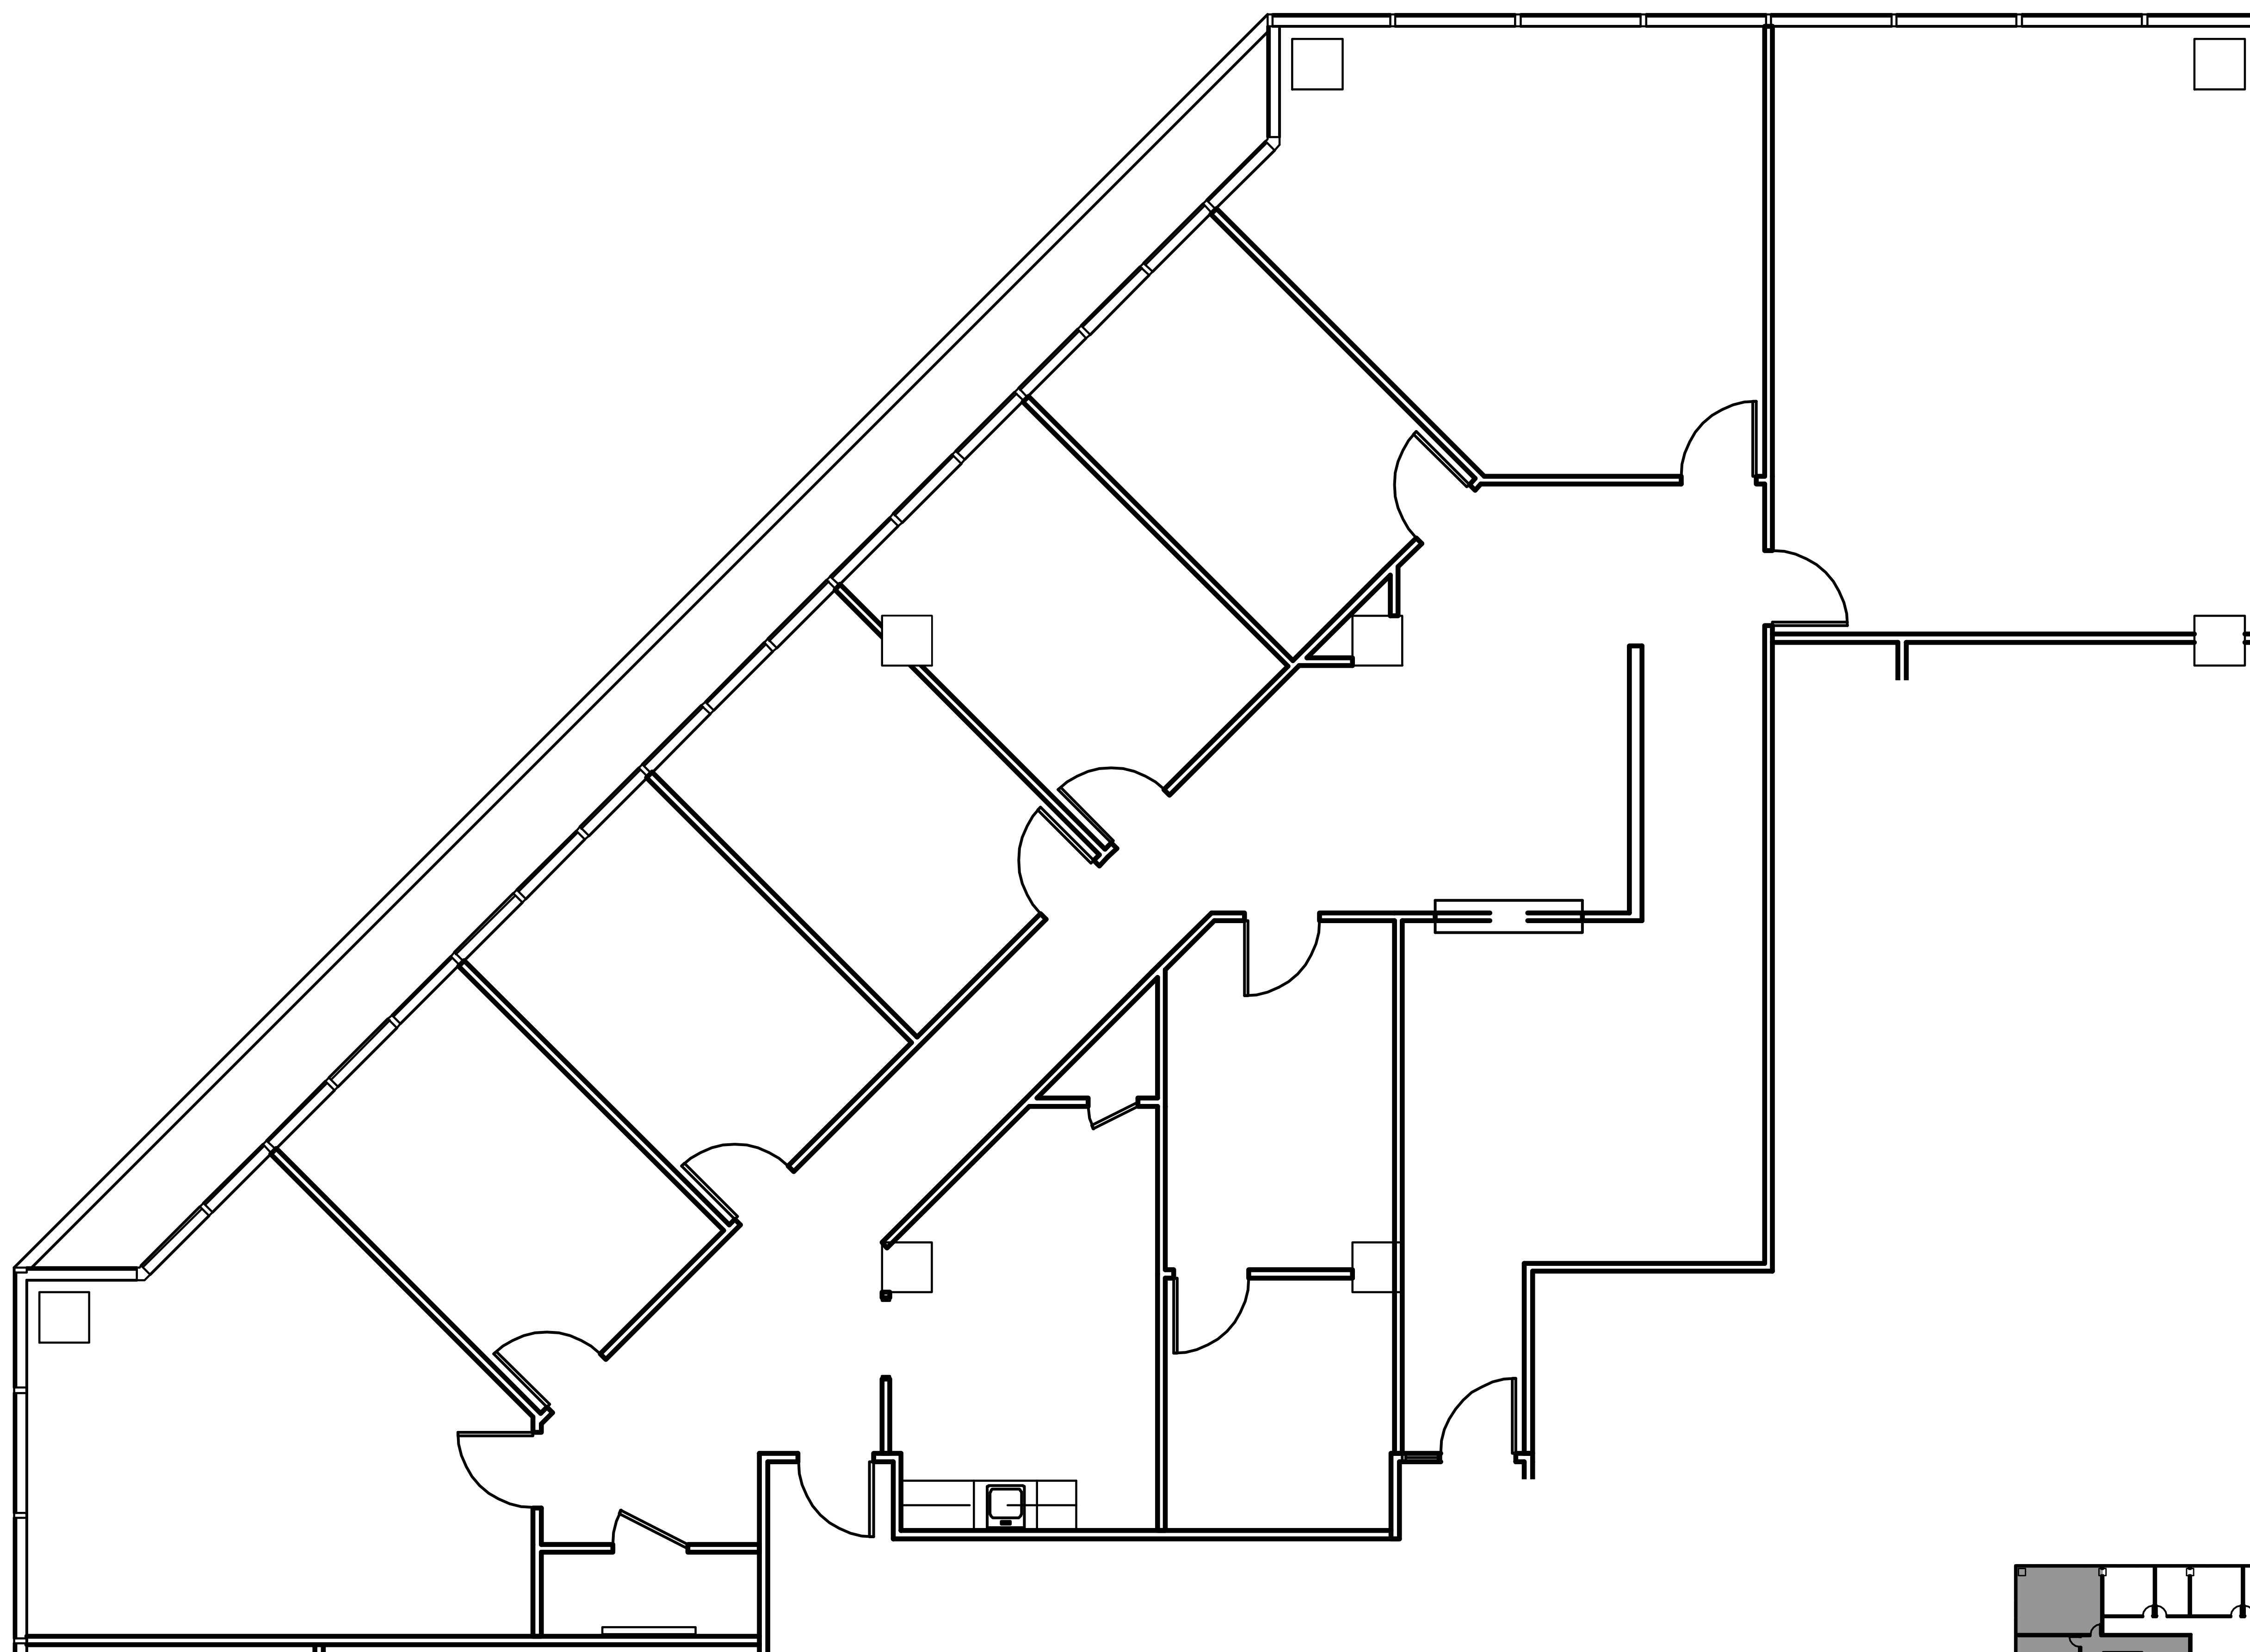

EIGHT

GREENWAY PLAZA

SUITE 930 4,059 RSF

Operated by  PARKWAY 832.308.6055 | pky.com