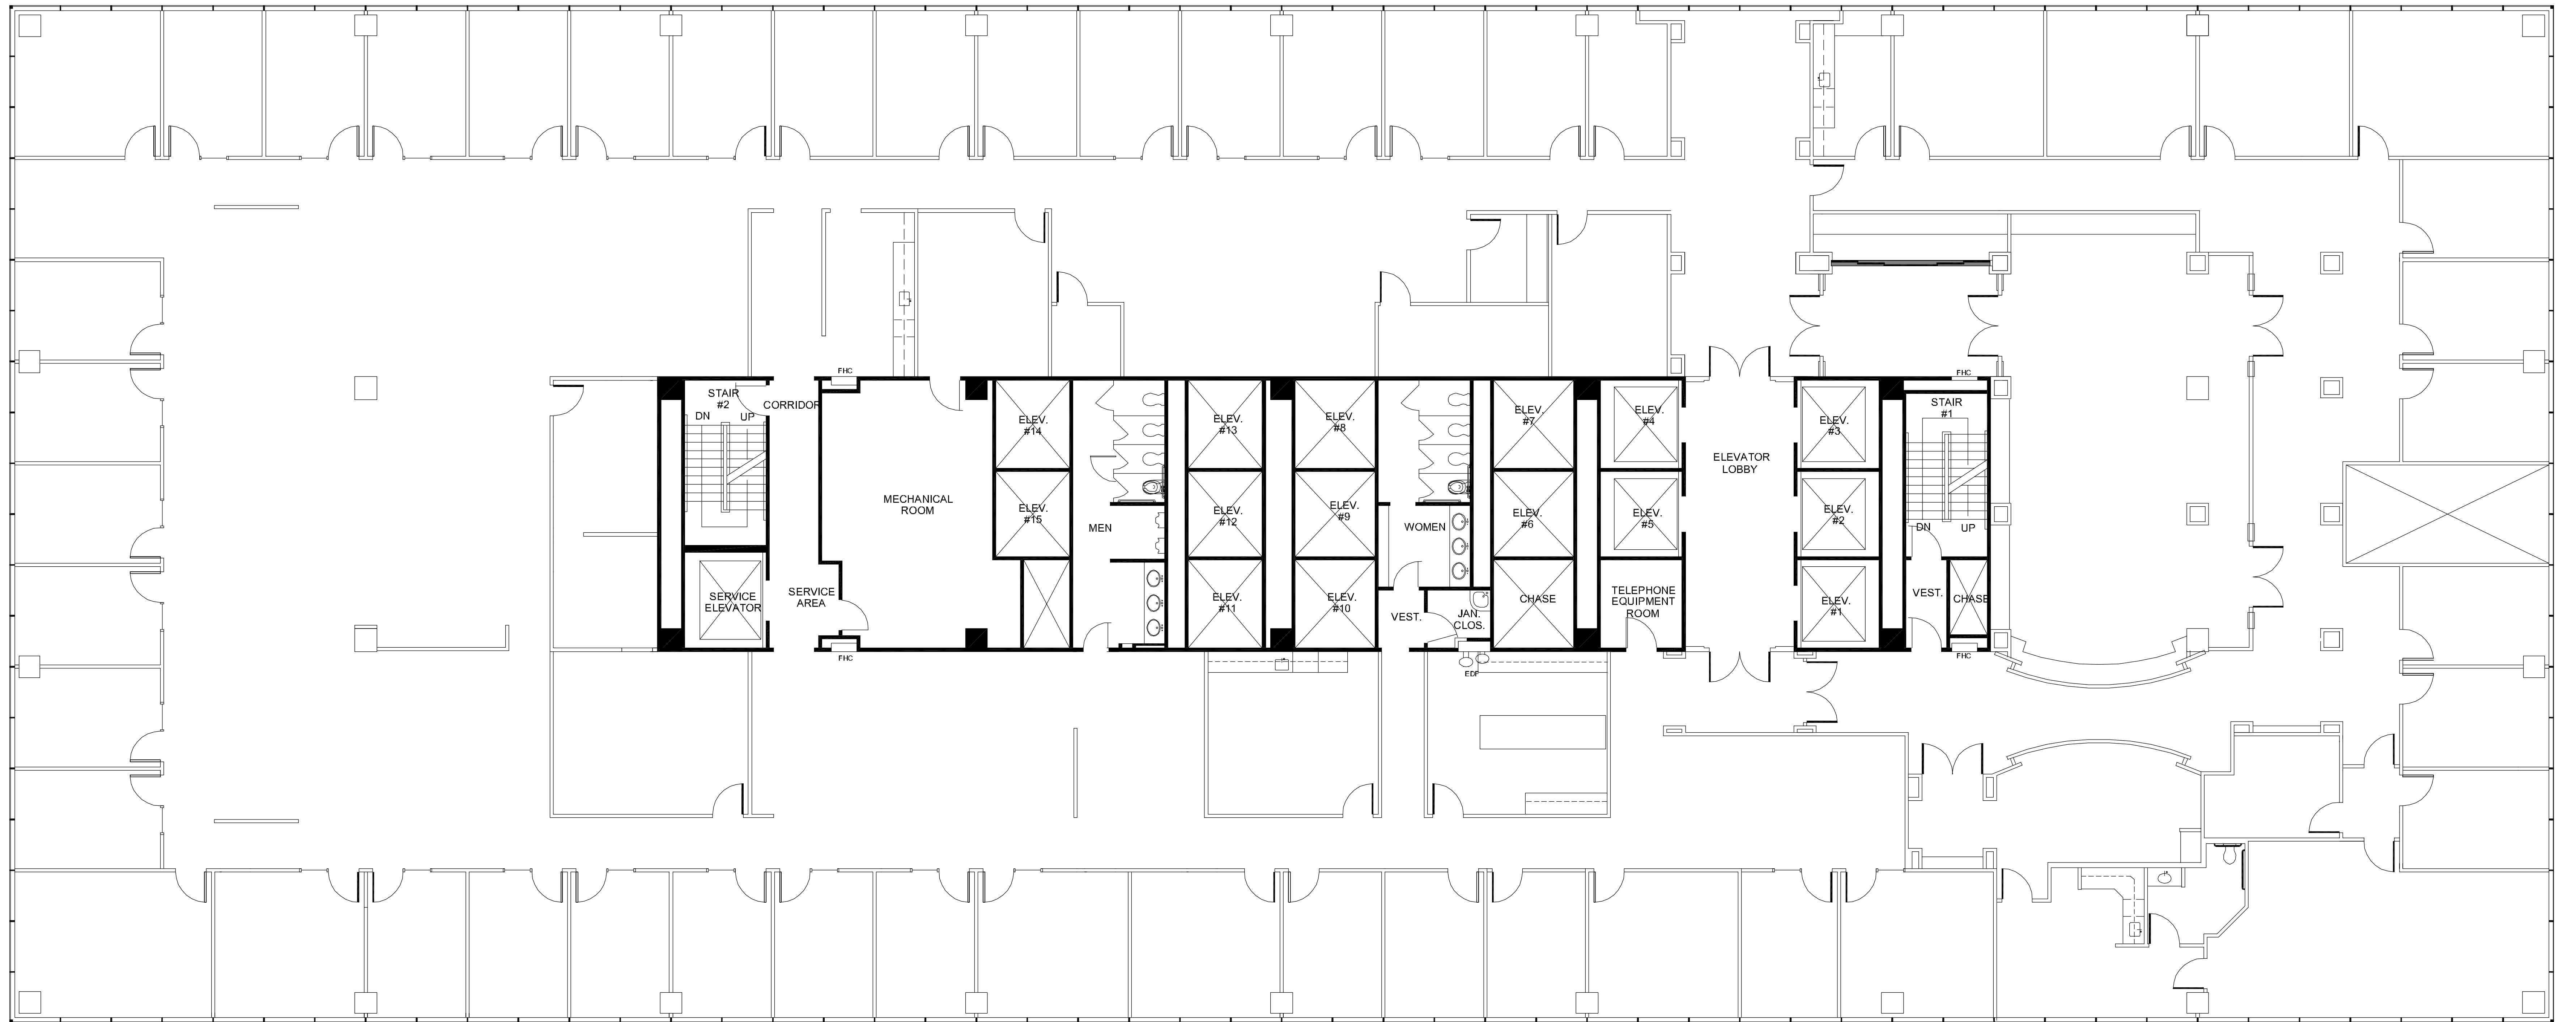

NINE

GREENWAY PLAZA

SUITE 200 24,261 RSF

Operated by  PARKWAY 832.308.6055 | pky.com

NORTH