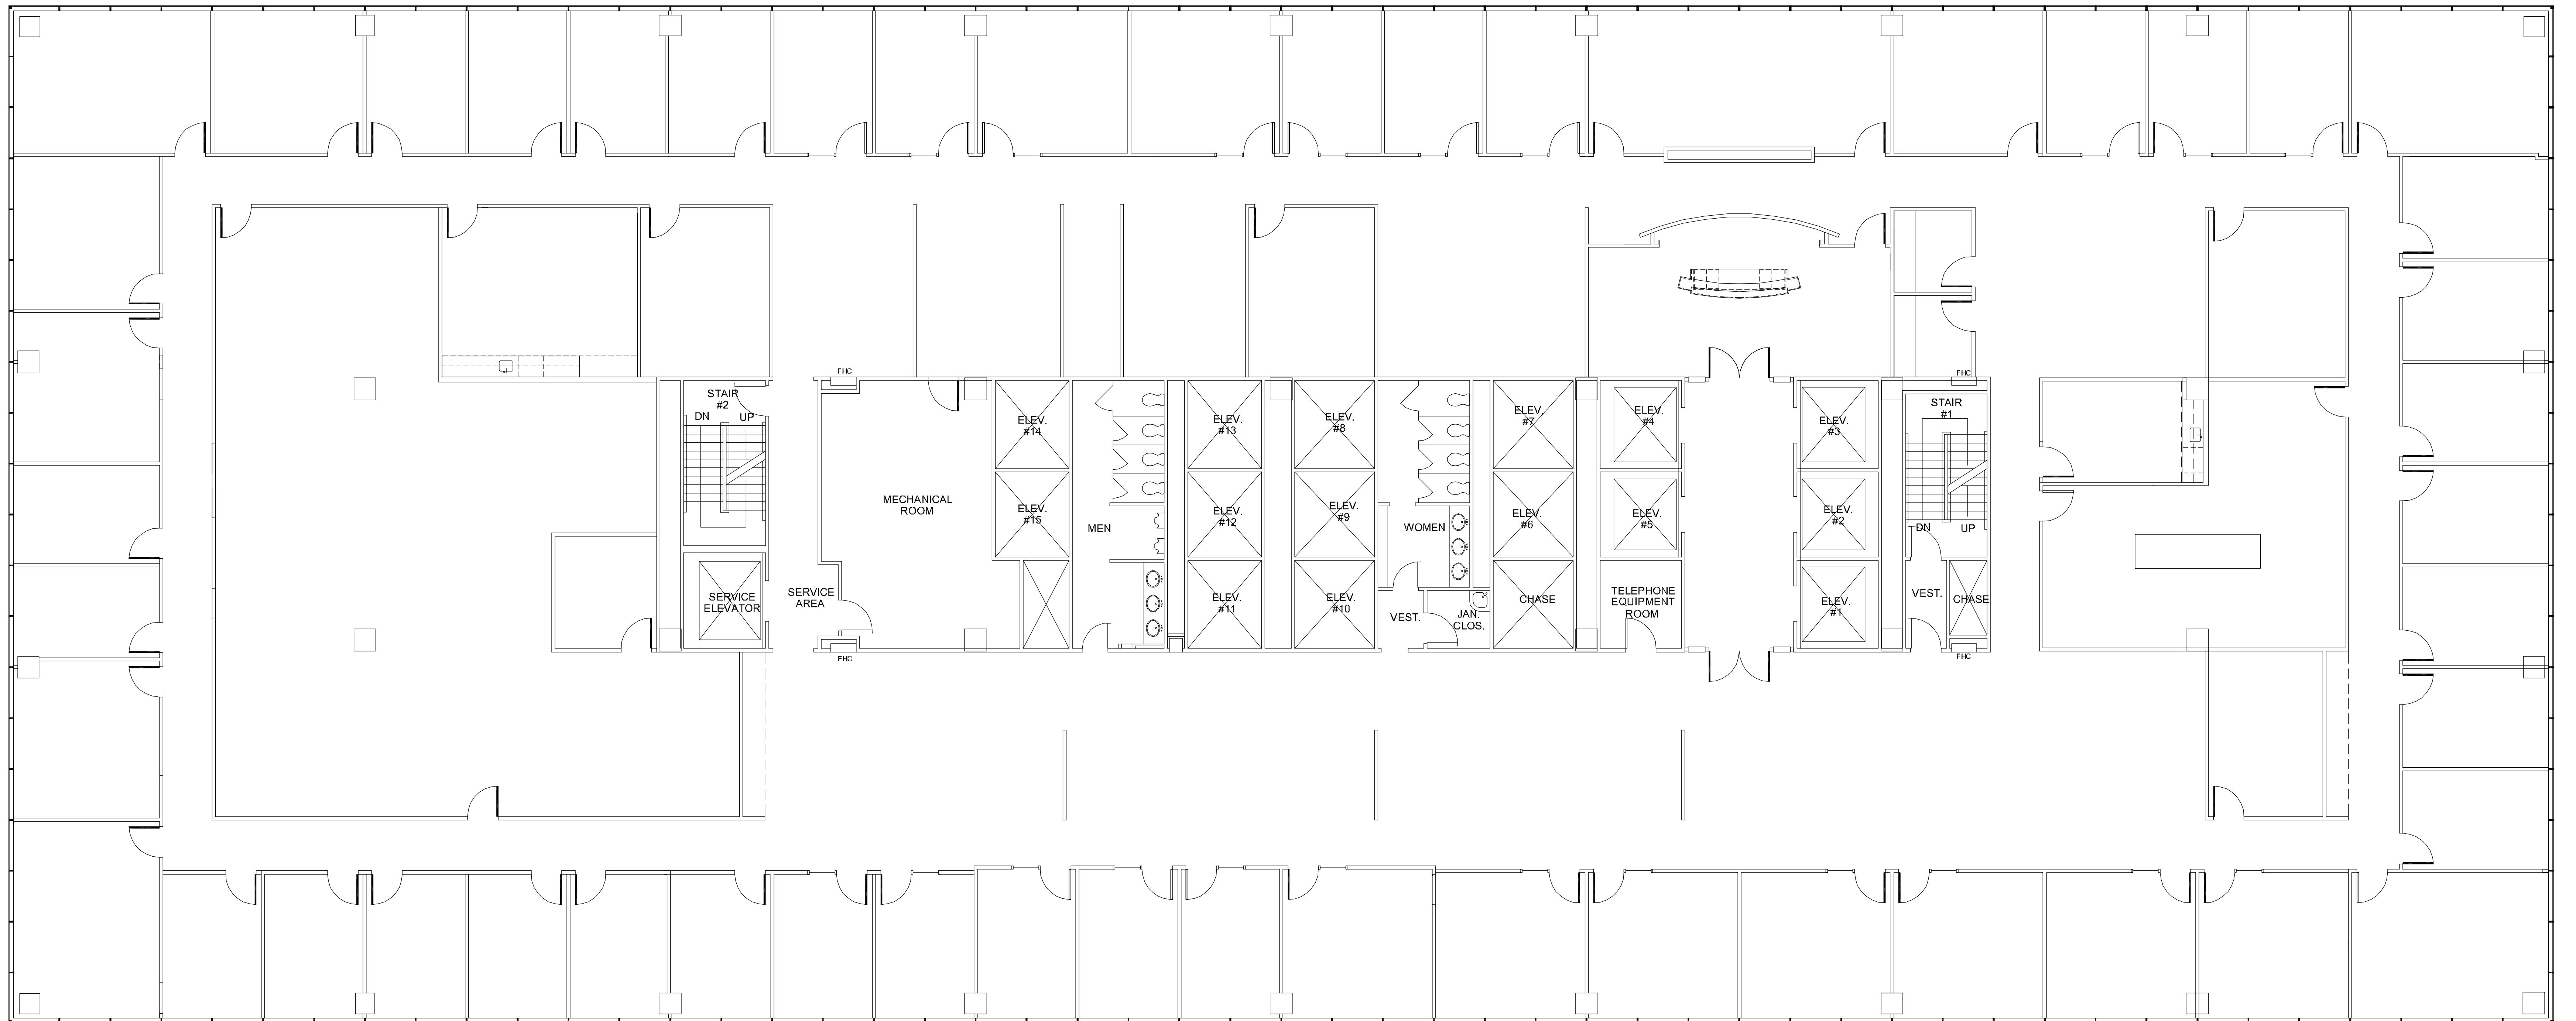

NINE

GREENWAY PLAZA

SUITE 300 23,809 RSF